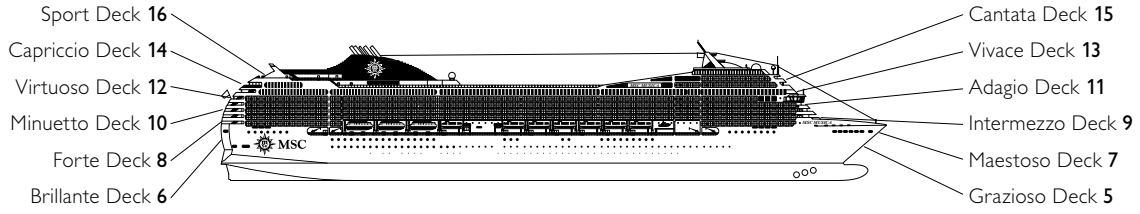

MSC MUSICA

DECK PLAN

1275 CABINS | 3223 GUESTS

16
SPORT

15
CANTATA

14
CAPRICCIO

13
VIVACE

12
VIRTUOSO

11
ADAGIO

DECK PLANS MSC MUSICA

CATEGORIES

- Inside › Bella
- Inside › Fantastica
- Balcony › Aurea
- Ocean View › Bella*
- Ocean View › Fantastica
- Balcony › Bella
- Balcony › Fantastica
- Suite › Aurea

LEGEND

- ▲ Sofa bed
- ◆ Double sofa bed
- 3rd bed is a bunk bed
- 3rd and 4th beds are bunks
- ⇄ Connecting cabins
- H Cabin for guests with disabilities or reduced mobility