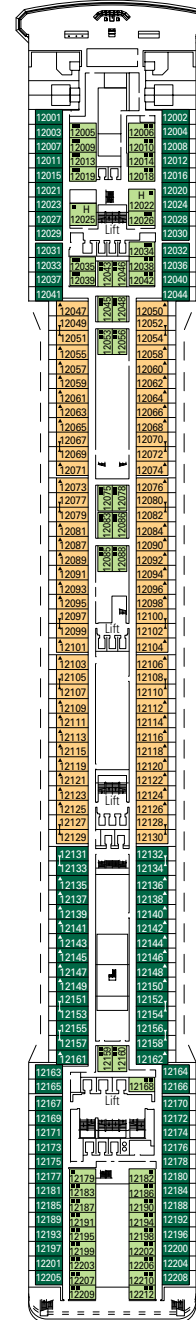

MSC MUSICA

DECK PLAN

1275 CABINS | 3223 GUESTS

16
SPORT

15
CANTATA

14
CAPRICCIO

13
VIVACE

12
VIRTUOSO

11
ADAGIO

DECK PLANS MSC MUSICA

CATEGORIES

- Inside › Bella
- Inside › Fantastica
- Balcony › Aurea
- Ocean View › Bella*
- Ocean View › Fantastica
- Balcony › Bella
- Balcony › Fantastica
- Suite › Aurea

- 3rd bed available in all categories (except Balcony Bella)
- 4th bed available in all categories (except Balcony Bella, Balcony and Suite Aurea)

- All cabins have one double bed convertible to two single beds except in cabins for people with disabilities (H), this does not apply to cabins 15025
- * Certain cabins have restricted views

LEGEND

- ▲ Sofa bed
- ◆ Double sofa bed
- 3rd bed is a bunk bed
- 3rd and 4th beds are bunks
- ⇄ Connecting cabins
- H Cabin for guests with disabilities or reduced mobility