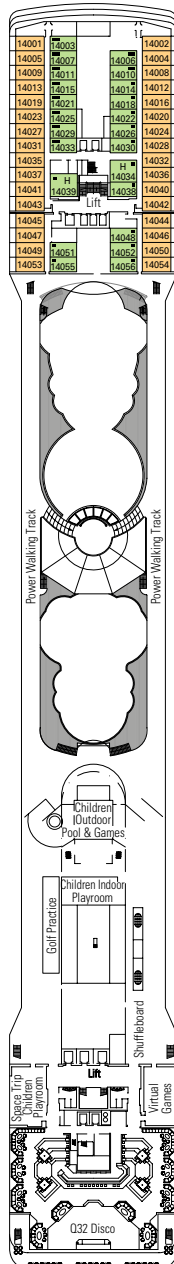

MSC MUSICA

DECK PLAN

1275 CABINS | 3223 GUESTS

16
SPORT

15
CANTATA

14
CAPRICCIO

13
VIVACE

12
VIRTUOSO

11
ADAGIO

DECK PLANS MSC MUSICA

CATEGORIES

- Inside › Bella
- Inside › Fantastica
- Balcony › Aurea
- Ocean View › Bella*
- Ocean View › Fantastica
- Balcony › Bella
- Balcony › Fantastica
- Suite › Aurea

- 3rd bed available in all categories (except Balcony Bella)
- 4th bed available in all categories (except Balcony Bella, Balcony and Suite Aurea)

- All cabins have one double bed convertible to two single beds except in cabins for people with disabilities (H), this does not apply to cabins 15025
- * Certain cabins have restricted views

LEGEND

- ▲ Sofa bed
- ◆ Double sofa bed
- 3rd bed is a bunk bed
- 3rd and 4th beds are bunks
- ⇄ Connecting cabins
- H Cabin for guests with disabilities or reduced mobility