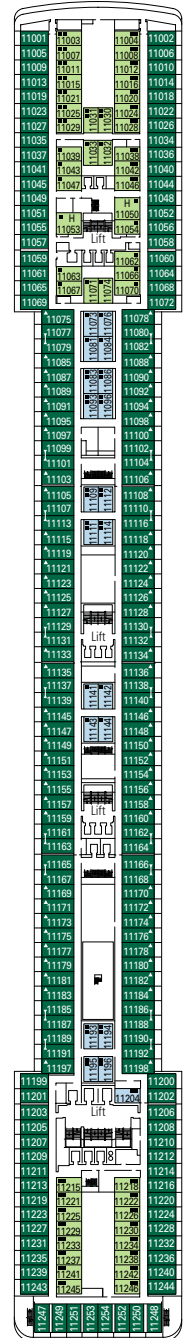

MSC MUSICA

DECK PLAN

1275 CABINS | 3223 GUESTS

16
SPORT

15
CANTATA

14
CAPRICCIO

13
VIVACE

12
VIRTUOSO

11
ADAGIO

DECK PLANS MSC MUSICA

CATEGORIES

- Inside › Bella
- Inside › Fantastica
- Balcony › Aurea
- Ocean View › Bella*
- Ocean View › Fantastica
- Balcony › Bella
- Balcony › Fantastica
- Suite › Aurea

- 3rd bed available in all categories (except Balcony Bella)
- 4th bed available in all categories (except Balcony Bella, Balcony and Suite Aurea)

- All cabins have one double bed convertible to two single beds except in cabins for people with disabilities (H), this does not apply to cabins 15025
- * Certain cabins have restricted views

LEGEND

- ▲ Sofa bed
- ◆ Double sofa bed
- 3rd bed is a bunk bed
- 3rd and 4th beds are bunks
- ⇄ Connecting cabins
- H Cabin for guests with disabilities or reduced mobility