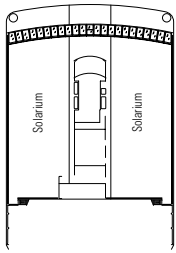

MSC MUSICA

DECK PLAN

1275 CABINS | 3223 GUESTS

16
SPORT

15
CANTATA

14
CAPRICCIO

13
VIVACE

12
VIRTUOSO

11
ADAGIO

DECK PLANS MSC MUSICA

CATEGORIES

- Inside › Bella
- Inside › Fantastica
- Balcony › Aurea
- Ocean View › Bella*
- Ocean View › Fantastica
- Balcony › Bella
- Balcony › Fantastica
- Suite › Aurea

LEGEND

- ▲ Sofa bed
- ◆ Double sofa bed
- 3rd bed is a bunk bed
- 3rd and 4th beds are bunks
- ⇄ Connecting cabins
- H Cabin for guests with disabilities or reduced mobility