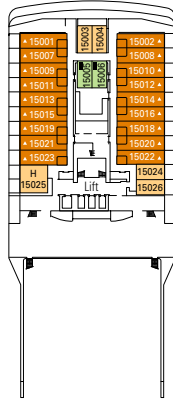

MSC MUSICA

DECK PLAN

1275 CABINS | 3223 GUESTS

16
SPORT

15
CANTATA

14
CAPRICCIO

13
VIVACE

12
VIRTUOSO

11
ADAGIO

DECK PLANS MSC MUSICA

CATEGORIES

- Inside › Bella
- Inside › Fantastica
- Balcony › Aurea
- Ocean View › Bella*
- Ocean View › Fantastica
- Balcony › Bella
- Balcony › Fantastica
- Suite › Aurea

LEGEND

- ▲ Sofa bed
- ◆ Double sofa bed
- 3rd bed is a bunk bed
- 3rd and 4th beds are bunks
- ⇄ Connecting cabins
- H Cabin for guests with disabilities or reduced mobility