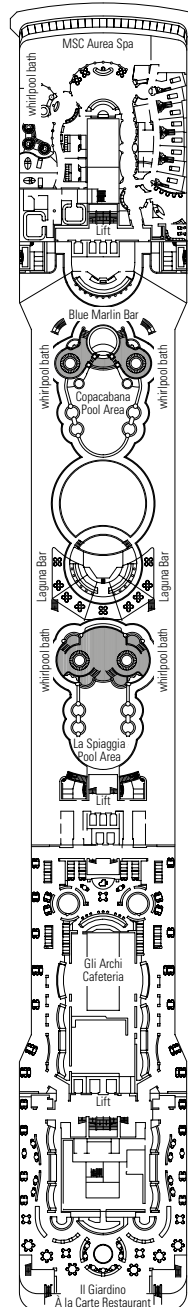

MSC MUSICA

DECK PLAN

1275 CABINS | 3223 GUESTS

16
SPORT

15
CANTATA

14
CAPRICCIO

13
VIVACE

12
VIRTUOSO

11
ADAGIO

DECK PLANS MSC MUSICA

CATEGORIES

- Inside › Bella
- Inside › Fantastica
- Balcony › Aurea
- Ocean View › Bella*
- Ocean View › Fantastica
- Balcony › Bella
- Balcony › Fantastica
- Suite › Aurea

- 3rd bed available in all categories (except Balcony Bella)
- 4th bed available in all categories (except Balcony Bella, Balcony and Suite Aurea)

- All cabins have one double bed convertible to two single beds except in cabins for people with disabilities (H), this does not apply to cabins 15025
- * Certain cabins have restricted views

LEGEND

- ▲ Sofa bed
- ◆ Double sofa bed
- 3rd bed is a bunk bed
- 3rd and 4th beds are bunks
- ⇄ Connecting cabins
- H Cabin for guests with disabilities or reduced mobility