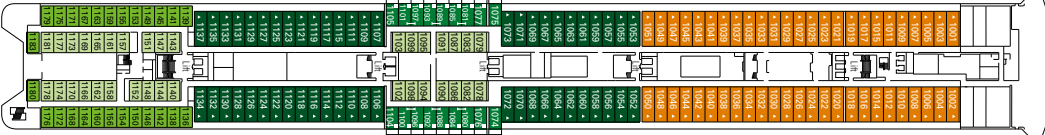

LEGEND

- ▲ Sofa bed
- 3rd bed is a bunk bed
- 3rd and 4th beds are bunks
- ↔ Connecting cabins
- H Cabin for guests with disabilities or reduced mobility

Data and descriptions are subject to change and will be verified at the time of booking.

DECK 13
DECK GAMES
SCHUBERT

DECK 12
BIZET

DECK 11
DEBUSSY

DECK 10
SIBELIUS

DECK 9
TCHAIKOVSKI

DECK 8
BACH

DECK 7
BRAHMS

DECK 6
MOZART

DECK 5
BEETHOVEN

COMMON SERVICES, RESTAURANTS & BARS

RECEPTION-GUEST SERVICE

CAFFÈ DEL MARE

SINFONIA LOUNGE & LIBRARY

TECHNICAL CHARACTERISTICS OF THE SHIP

GROSS TONNAGE	65.542 tons
LENGTH	274,9 m
BEAM	32 m
HEIGHT	54 m
DECKS	13, incl. 9 for guests
LIFTS	9
VOLTAGE (IN CABIN)	110/220 volts
MAXIMUM SPEED	20,9 knots
STABILIZERS	Stabilized with 2 fins
NUMBER OF PASSENGERS	1.960 (on double basis)
NUMBER OF CABINS	980
CREW MEMBERS	About 721
POOLS	2, both with child-appropriate areas; 2 whirlpools baths

CONFERENCE ROOMS	Seats	Stage / Dance floor dimensions (m ²)		Surface (m ²)	Deck
MSC BUSINESS CENTER	165	6	-	394	6 Mozart
PASHA CLUB DISCO	215	-	40	739	12 Bizet
SINFONIA LOUNGE & LIBRARY	70	-	34	319	6 Mozart
TEATRO SAN CARLO	557	115	-	1.135	5 Beethoven / 6 Mozart