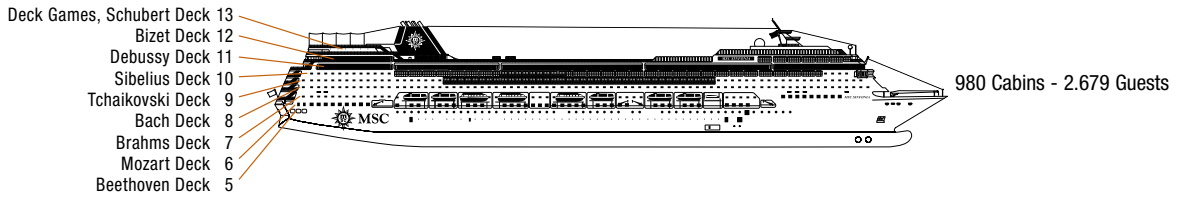

DECK PLAN & ACCOMMODATION

CABINS CATEGORIES

Inside › Bella	Inside › Fantastica	Inside › Wellness	Suite › Aurea
Outside with Partial View › Bella	Ocean View › Fantastica	Ocean View › Wellness	
	Balcony › Fantastica	Balcony › Wellness	
	Suite › Fantastica		

- 3rd bed available in all categories
- 4th bed available in all categories (except Balcony Fantastica, Suite Fantastica and Suite Aurea)
- All cabins have one double bed convertible to two single beds, except cabins for guests with disabilities or reduced mobility (H).

LEGEND

- ▲ Sofa bed
- 3rd bed is a bunk bed
- 3rd and 4th beds are bunks
- ↔ Connecting cabins
- H Cabin for guests with disabilities or reduced mobility

Data and descriptions are subject to change and will be verified at the time of booking.

DECK 13
DECK GAMES
SCHUBERT