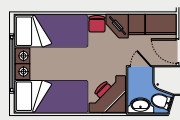

CABIN TYPES

FACILITIES FOR GUESTS WITH DISABILITIES OR REDUCED MOBILITY

Cabin door width	88 cm	Does the WC seat have grab rails?	Yes
Bathroom door width	88 cm	Are wheelchairs available on board?	In limited numbers *
Size of cabin (floor space)	21 m²	Are all decks/public areas accessible?	Yes
Size of bathroom	2,5 m²	Are all lifeboats wheelchair-accessible?	No **
Is there a fold-down seat in the shower?	Yes	Do the lifts have deck indicators?	Visual, Audio & Braille
Height of seat from the floor	45 cm	Can severely visually impaired/blind guests be catered for on the cruise?	Only with full-time carer

* Only for embarkation, disembarkation and emergencies.

** In the event of an emergency, dedicated personnel will help guests with disabilities or reduced mobility.

130 Suites

Balcony suites (≈27 m²)

Double bed.

Air conditioning, spacious wardrobe, bathroom with bathtub, TV, telephone, cable internet connection (for a fee), mini bar, safe deposit box.

This kind of accommodation is available with the experiences Fantastica and Aurea.

2 Family Cabins

A bedroom area and a living area with up to 4 berths (22 m²)

Double bed can be converted into two single beds.

Air conditioning, bathroom with shower, TV, telephone, mini bar, safe deposit box.

This kind of accommodation is available only with the experience Fantastica.

94 Balcony Cabins

75 Balcony cabins (17 m²)

19 Wellness Balcony cabins (17 m²)

Double bed.

Air conditioning, spacious wardrobe, bathroom with shower, TV, telephone, cable internet connection (for a fee), mini bar, safe deposit box.

This kind of accommodation is available with the experiences Fantastica and Wellness.

339 Ocean View

329 Cabins with porthole (13 m²)

6 Wellness Cabins with porthole (≈13 m²)

Double bed can be converted into two single beds.