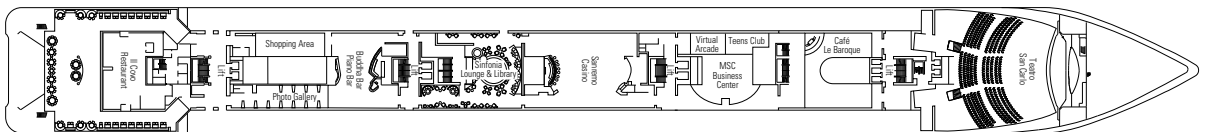

DECK 13
DECK GAMES
SCHUBERT

DECK 12
BIZET

DECK 11
DEBUSSY

DECK 10
SIBELIUS

DECK 9
TCHAIKOVSKI

DECK 8
BACH

DECK 7
BRAHMS

DECK 6
MOZART

DECK 5
BEETHOVEN

COMMON SERVICES, RESTAURANTS & BARS

RECEPTION-GUEST SERVICE

CAFFÈ DEL MARE

SINFONIA LOUNGE & LIBRARY

TECHNICAL CHARACTERISTICS OF THE SHIP

GROSS TONNAGE	65.542 tons
LENGTH	274,9 m
BEAM	32 m
HEIGHT	54 m
DECKS	13, incl. 9 for guests
LIFTS	9
VOLTAGE (IN CABIN)	110/220 volts
MAXIMUM SPEED	20,9 knots
STABILIZERS	Stabilized with 2 fins
NUMBER OF PASSENGERS	1.960 (on double basis)
NUMBER OF CABINS	980
CREW MEMBERS	About 721
POOLS	2, both with child-appropriate areas; 2 whirlpools baths