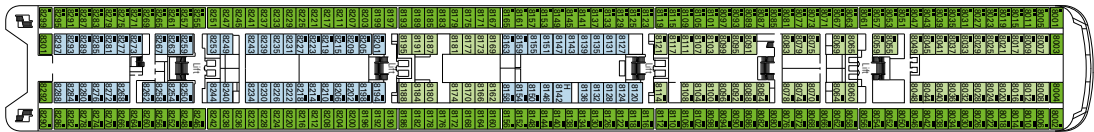

LEGEND

- ▲ Sofa bed
- 3rd bed is a bunk bed
- 3rd and 4th beds are bunks
- ↔ Connecting cabins
- H Cabin for guests with disabilities or reduced mobility

Data and descriptions are subject to change and will be verified at the time of booking.

DECK 13
DECK GAMES
SCHUBERT

DECK 12
BIZET

DECK 11
DEBUSSY

DECK 10
SIBELIUS

DECK 9
TCHAIKOVSKI

DECK 8
BACH

DECK 7
BRAHMS

DECK 6
MOZART

DECK 5
BEETHOVEN

COMMON SERVICES, RESTAURANTS & BARS

RECEPTION-GUEST SERVICE

CAFFÈ DEL MARE

SINFONIA LOUNGE & LIBRARY

TECHNICAL CHARACTERISTICS OF THE SHIP

GROSS TONNAGE	65.542 tons
LENGTH	274,9 m
BEAM	32 m
HEIGHT	54 m
DECKS	13, incl. 9 for guests
LIFTS	9
VOLTAGE (IN CABIN)	110/220 volts
MAXIMUM SPEED	20,9 knots
STABILIZERS	Stabilized with 2 fins
NUMBER OF PASSENGERS	1.960 (on double basis)
NUMBER OF CABINS	980
CREW MEMBERS	About 721
POOLS	2, both with child-appropriate areas; 2 whirlpools baths

CONFERENCE ROOMS	Seats	Stage / Dance floor dimensions (m ²)		Surface (m ²)	Deck
MSC BUSINESS CENTER	165	6	-	394	6 Mozart
PASHA CLUB DISCO	215	-	40	739	12 Bizet
SINFONIA LOUNGE & LIBRARY	70	-	34	319	6 Mozart
TEATRO SAN CARLO	557	115	-	1.135	5 Beethoven / 6 Mozart