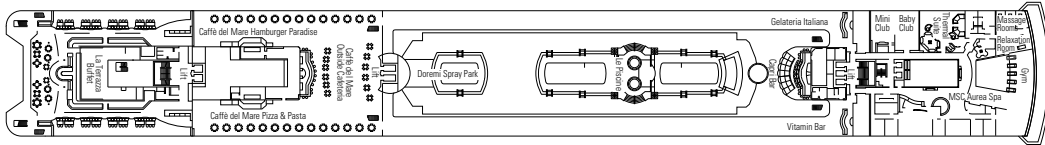

DECK 10
SIBELIUS