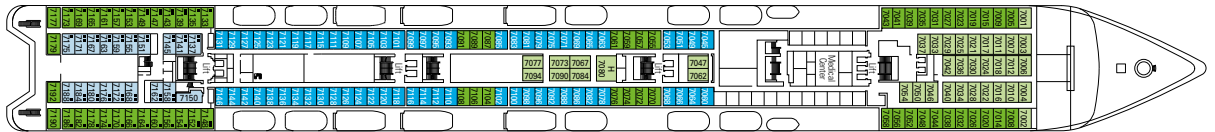

LEGEND

- ▲ Sofa bed
- 3rd bed is a bunk bed
- 3rd and 4th beds are bunks
- ↔ Connecting cabins
- H Cabin for guests with disabilities or reduced mobility

Data and descriptions are subject to change and will be verified at the time of booking.

DECK 13
DECK GAMES
SCHUBERT

DECK 12
BIZET

DECK 11
DEBUSSY

DECK 10
SIBELIUS

DECK 9
TCHAIKOVSKI

DECK 8
BACH

DECK 7
BRAHMS

DECK 6
MOZART

DECK 5
BEETHOVEN

COMMON SERVICES, RESTAURANTS & BARS

RECEPTION-GUEST SERVICE

CAFFÈ DEL MARE

SINFONIA LOUNGE & LIBRARY

TECHNICAL CHARACTERISTICS OF THE SHIP

GROSS TONNAGE	65.542 tons
LENGTH	274,9 m
BEAM	32 m
HEIGHT	54 m
DECKS	13, incl. 9 for guests
LIFTS	9
VOLTAGE (IN CABIN)	110/220 volts
MAXIMUM SPEED	20,9 knots
STABILIZERS	Stabilized with 2 fins
NUMBER OF PASSENGERS	1.960 (on double basis)
NUMBER OF CABINS	980
CREW MEMBERS	About 721
POOLS	2, both with child-appropriate areas; 2 whirlpools baths