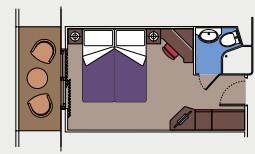

CABIN TYPES

FACILITIES FOR GUESTS WITH DISABILITIES OR REDUCED MOBILITY

Cabin door width	88 cm	Does the WC seat have grab rails?	Yes
Bathroom door width	88 cm	Are wheelchairs available on board?	In limited numbers *
Size of cabin (floor space)	21 m²	Are all decks/public areas accessible?	Yes
Size of bathroom	2,5 m²	Are all lifeboats wheelchair-accessible?	No **
Is there a fold-down seat in the shower?	Yes	Do the lifts have deck indicators?	Visual, Audio & Braille
Height of seat from the floor	45 cm	Can severely visually impaired/blind guests be catered for on the cruise?	Only with full-time carer

* Only for embarkation, disembarkation and emergencies.

** In the event of an emergency, dedicated personnel will help guests with disabilities or reduced mobility.

130 Suites

Balcony suites (≈27 m²)

Double bed.

Air conditioning, spacious wardrobe, bathroom with bathtub, TV, telephone, cable internet connection (for a fee), mini bar, safe deposit box.

This kind of accommodation is available with the experiences Fantastica and Aurea.

2 Family Cabins

A bedroom area and a living area with up to 4 berths (22 m²)

Double bed can be converted into two single beds.

Air conditioning, bathroom with shower, TV, telephone, mini bar, safe deposit box.

This kind of accommodation is available only with the experience Fantastica.

94 Balcony Cabins

75 Balcony cabins (17 m²)

19 Wellness Balcony cabins (17 m²)

Double bed.

Air conditioning, spacious wardrobe, bathroom with shower, TV, telephone, cable internet connection (for a fee), mini bar, safe deposit box.

This kind of accommodation is available with the experiences Fantastica and Wellness.

339 Ocean View

329 Cabins with porthole (13 m²)

6 Wellness Cabins with porthole (≈13 m²)

Double bed can be converted into two single beds.