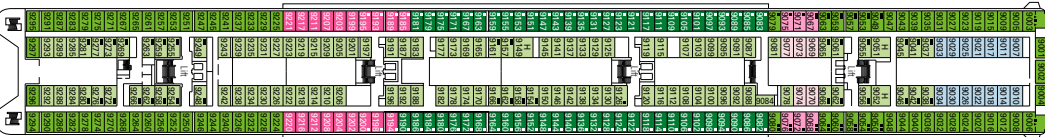

LEGEND

- ▲ Sofa bed
- 3rd bed is a bunk bed
- 3rd and 4th beds are bunks
- ↔ Connecting cabins
- H Cabin for guests with disabilities or reduced mobility

Data and descriptions are subject to change and will be verified at the time of booking.

DECK 13
DECK GAMES
SCHUBERT

DECK 12
BIZET

DECK 11
DEBUSSY

DECK 10
SIBELIUS

DECK 9
TCHAIKOVSKI

DECK 8
BACH

DECK 7
BRAHMS

DECK 6
MOZART

DECK 5
BEETHOVEN

COMMON SERVICES, RESTAURANTS & BARS

RECEPTION-GUEST SERVICE

CAFFÈ DEL MARE

SINFONIA LOUNGE & LIBRARY

TECHNICAL CHARACTERISTICS OF THE SHIP

GROSS TONNAGE	65.542 tons
LENGTH	274,9 m
BEAM	32 m
HEIGHT	54 m
DECKS	13, incl. 9 for guests
LIFTS	9
VOLTAGE (IN CABIN)	110/220 volts
MAXIMUM SPEED	20,9 knots
STABILIZERS	Stabilized with 2 fins
NUMBER OF PASSENGERS	1.960 (on double basis)
NUMBER OF CABINS	980
CREW MEMBERS	About 721
POOLS	2, both with child-appropriate areas; 2 whirlpools baths

CONFERENCE ROOMS	Seats	Stage / Dance floor dimensions (m ²)		Surface (m ²)	Deck
MSC BUSINESS CENTER	165	6	-	394	6 Mozart
PASHA CLUB DISCO	215	-	40	739	12 Bizet
SINFONIA LOUNGE & LIBRARY	70	-	34	319	6 Mozart
TEATRO SAN CARLO	557	115	-	1.135	5 Beethoven / 6 Mozart