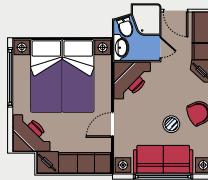

A bedroom area and a living area with up to 4 berths (22 m²)

Double bed can be converted into two single beds.

Air conditioning, bathroom with shower, TV, telephone, mini bar, safe deposit box.

This kind of accommodation is available only with the experience Fantastica.