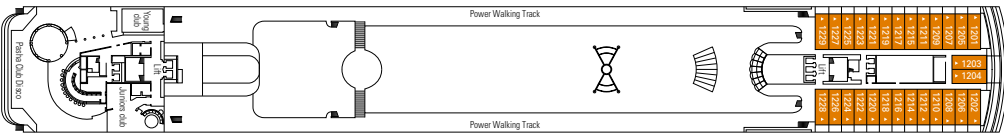

DECK 11
DEBUSSY