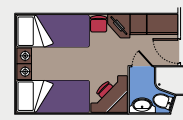

CABIN TYPES

FACILITIES FOR GUESTS WITH DISABILITIES OR REDUCED MOBILITY

Cabin door width	88 cm	Does the WC seat have grab rails?	Yes
Bathroom door width	88 cm	Are wheelchairs available on board?	In limited numbers *
Size of cabin (floor space)	21 m²	Are all decks/public areas accessible?	Yes
Size of bathroom	2,5 m²	Are all lifeboats wheelchair-accessible?	No **
Is there a fold-down seat in the shower?	Yes	Do the lifts have deck indicators?	Visual, Audio & Braille
Height of seat from the floor	45 cm	Can severely visually impaired/blind guests be catered for on the cruise?	Only with full-time carer

* Only for embarkation, disembarkation and emergencies.

** In the event of an emergency, dedicated personnel will help guests with disabilities or reduced mobility.

130 Suites

Balcony suites (≈27 m²)

Double bed.

Air conditioning, spacious wardrobe, bathroom with bathtub, TV, telephone, cable internet connection (for a fee), mini bar, safe deposit box.

This kind of accommodation is available with the experiences Fantastica and Aurea.

2 Family Cabins

A bedroom area and a living area with up to 4 berths (22 m²)

Double bed can be converted into two single beds.

Air conditioning, bathroom with shower, TV, telephone, mini bar, safe deposit box.

This kind of accommodation is available only with the experience Fantastica.

94 Balcony Cabins

75 Balcony cabins (17 m²)

19 Wellness Balcony cabins (17 m²)

Double bed.

Air conditioning, spacious wardrobe, bathroom with shower, TV, telephone, cable internet connection (for a fee), mini bar, safe deposit box.

This kind of accommodation is available with the experiences Fantastica and Wellness.

339 Ocean View

329 Cabins with porthole (13 m²)

6 Wellness Cabins with porthole (≈13 m²)

Double bed can be converted into two single beds.