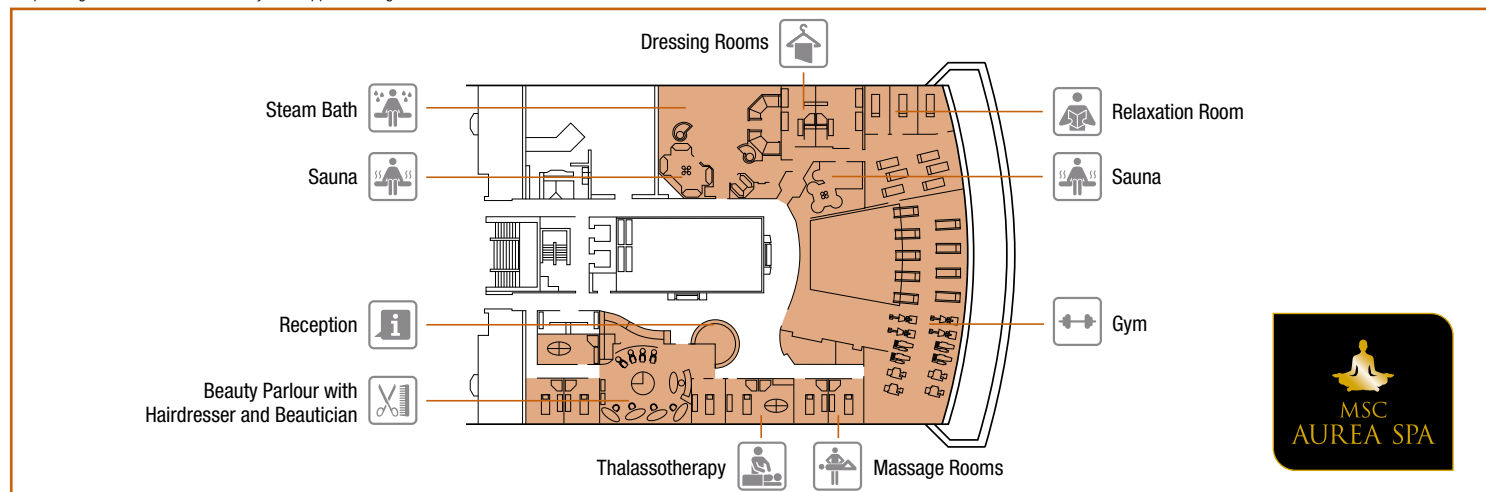

ENTERTAINMENT FOR CHILDREN & TEENS	Seats	Use	Surface (m²)	Deck
BABY CLUB		Dedicated area for babies by CHICCO (under 3 years)	52	11 Debussy
JUNIORS CLUB		LEGO play area (7-11 years)	100	12 Bizet
MINI CLUB		LEGO play area (3-6 years)	42	11 Debussy
TEEN'S CLUB	33	Children playroom (15-17 years)	95	12 Bizet
VIRTUAL ARCADE		Teens arcade by NAMCO	45	12 Bizet
YOUNG CLUB		Dedicated area for Young (12-14 years)	54	12 Bizet

SPA & RELAX	Seats	Use	Surface (m²)	Deck
MSC AUREA SPA		Beauty farm, beauty parlour, fitness centre	831	11 Debussy
TOP 13 SUNDECK		Solarium	742	13 Schubert

SPORT ACTIVITIES	Seats	Use	Surface (m²)	Deck
GOLF SIMULATOR		Golf simulator	300	13 Schubert
MINIGOLF		Minigolf	270	13 Schubert
POWER WALKING TRACK		Power walking track of 200 m	1.200	12 Bizet
SHUFFLEBOARD		Shuffleboard	40	13 Schubert
SPORT CENTER		Tennis court, basketball, volleyball, five-a-side football	337	13 Schubert

POOLS	Seats	Use	Surface (m²)	Deck
LE PISCINE		Pool area		11 Debussy
DOREMI SPRAY PARK		Pool area		11 Debussy

*Depending on the itineraries and subject to applicable legislation.