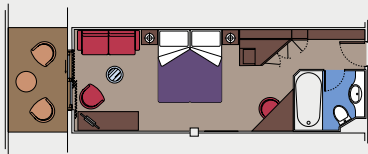

CABIN TYPES

FACILITIES FOR GUESTS WITH DISABILITIES OR REDUCED MOBILITY

Cabin door width	88 cm	Does the WC seat have grab rails?	Yes
Bathroom door width	88 cm	Are wheelchairs available on board?	In limited numbers *
Size of cabin (floor space)	21 m²	Are all decks/public areas accessible?	Yes
Size of bathroom	2,5 m²	Are all lifeboats wheelchair-accessible?	No **
Is there a fold-down seat in the shower?	Yes	Do the lifts have deck indicators?	Visual, Audio & Braille
Height of seat from the floor	45 cm	Can severely visually impaired/blind guests be catered for on the cruise?	Only with full-time carer

* Only for embarkation, disembarkation and emergencies.

** In the event of an emergency, dedicated personnel will help guests with disabilities or reduced mobility.

130 Suites

Balcony suites (≈27 m²)

Double bed.

Air conditioning, spacious wardrobe, bathroom with bathtub, TV, telephone, cable internet connection (for a fee), mini bar, safe deposit box.

This kind of accommodation is available with the experiences Fantastica and Aurea.

2 Family Cabins

A bedroom area and a living area with up to 4 berths (22 m²)

Double bed can be converted into two single beds.

Air conditioning, bathroom with shower, TV, telephone, mini bar, safe deposit box.

This kind of accommodation is available only with the experience Fantastica.

94 Balcony Cabins

75 Balcony cabins (17 m²)

19 Wellness Balcony cabins (17 m²)

Double bed.

Air conditioning, spacious wardrobe, bathroom with shower, TV, telephone, cable internet connection (for a fee), mini bar, safe deposit box.

This kind of accommodation is available with the experiences Fantastica and Wellness.

339 Ocean View

329 Cabins with porthole (13 m²)

6 Wellness Cabins with porthole (≈13 m²)

Double bed can be converted into two single beds.