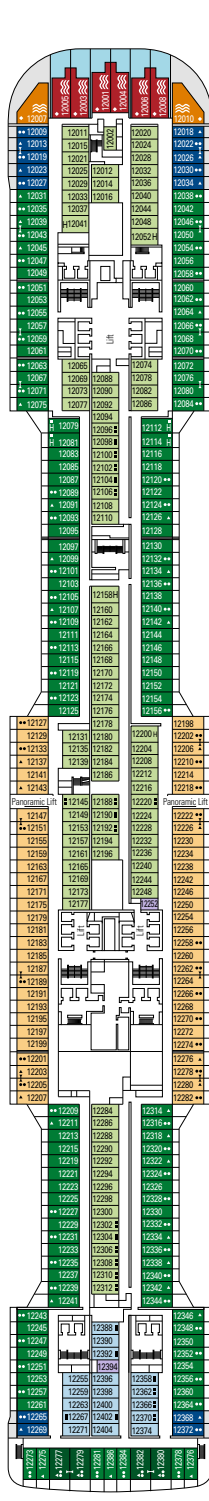

DECK PLANS & ACCOMMODATIONS

2.241 CABINS
6.334 GUESTS

GALLERIA GRANDIOSA

DECK 4
PICASSO

DECK 5
CARAVAGGIO

DECK 6
LEONARDO DA VINCI

DECK 7
MICHELANGELO

DECK 8
MONET

THÉÂTRE LA COMÉDIE

BUTCHER'S CUT

DECK 9
VAN GOGH

DECK 10
MIRÓ

DECK 11
DALÍ

DECK 12
RAFFAELLO

DECK 13
GOYA

DECK 14
MAGRITTE

2.421 Cabins

Royal Suites	2
Deluxe Suites*	78
Interior Suites	15
Duplex Suites	8
Suites	34
Balcony*	1.354
Ocean View	160
Interior*	755
Interior Studio	15

*Including cabins for guests with disabilities or reduced mobility.

CABINS CATEGORIES

BELLA > Interior Studio°
BELLA > Interior
BELLA > Ocean View°°
BELLA > Balcony

FANTASTICA > Interior
FANTASTICA > Ocean View
FANTASTICA > Balcony
FANTASTICA > Family cabins**
FANTASTICA > Suite