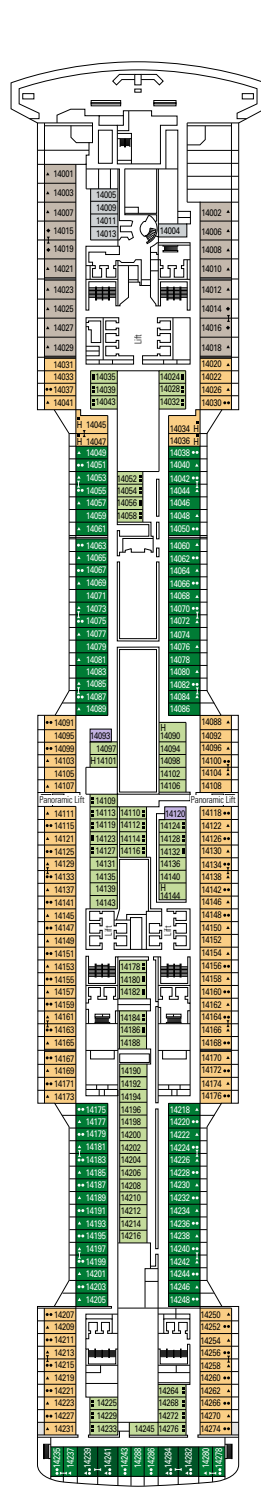

DECK PLANS & ACCOMMODATIONS

2.241 CABINS
6.334 GUESTS

GALLERIA GRANDIOSA

DECK 4
PICASSO

DECK 5
CARAVAGGIO

DECK 6
LEONARDO DA VINCI

DECK 7
MICHELANGELO

DECK 8
MONET

THÉÂTRE LA COMÉDIE

BUTCHER'S CUT

DECK 9
VAN GOGH

DECK 10
MIRÓ

DECK 11
DALÍ

DECK 12
RAFFAELLO

DECK 13
GOYA

DECK 14
MAGRITTE

2.421 Cabins

Royal Suites	2
Deluxe Suites*	78
Interior Suites	15
Duplex Suites	8
Suites	34
Balcony*	1.354
Ocean View	160
Interior*	755
Interior Studio	15

*Including cabins for guests with disabilities or reduced mobility.

AUREA > Balcony
AUREA > Suite
AUREA > Duplex

MSC YACHT CLUB > Interior Suite
MSC YACHT CLUB > Deluxe Suite
MSC YACHT CLUB > Royal Suite

- All cabins have one double bed convertible to two single beds.
- 3rd and 4th beds available in all categories except for Interior Studio, Ocean View Bella, MSC Yacht Club Interior Suite.
- 5th bed available only in Ocean View Fantastica and Suite Fantastica.
- Cabins 13265, 13376, 14235, 14278 have only bunk bed.
- ° Single cabin with reduced size bed (140x200cm).
- °° Reduced size bed (140x200cm).
- ** This symbol indicates only some of the available combinations of family cabins.