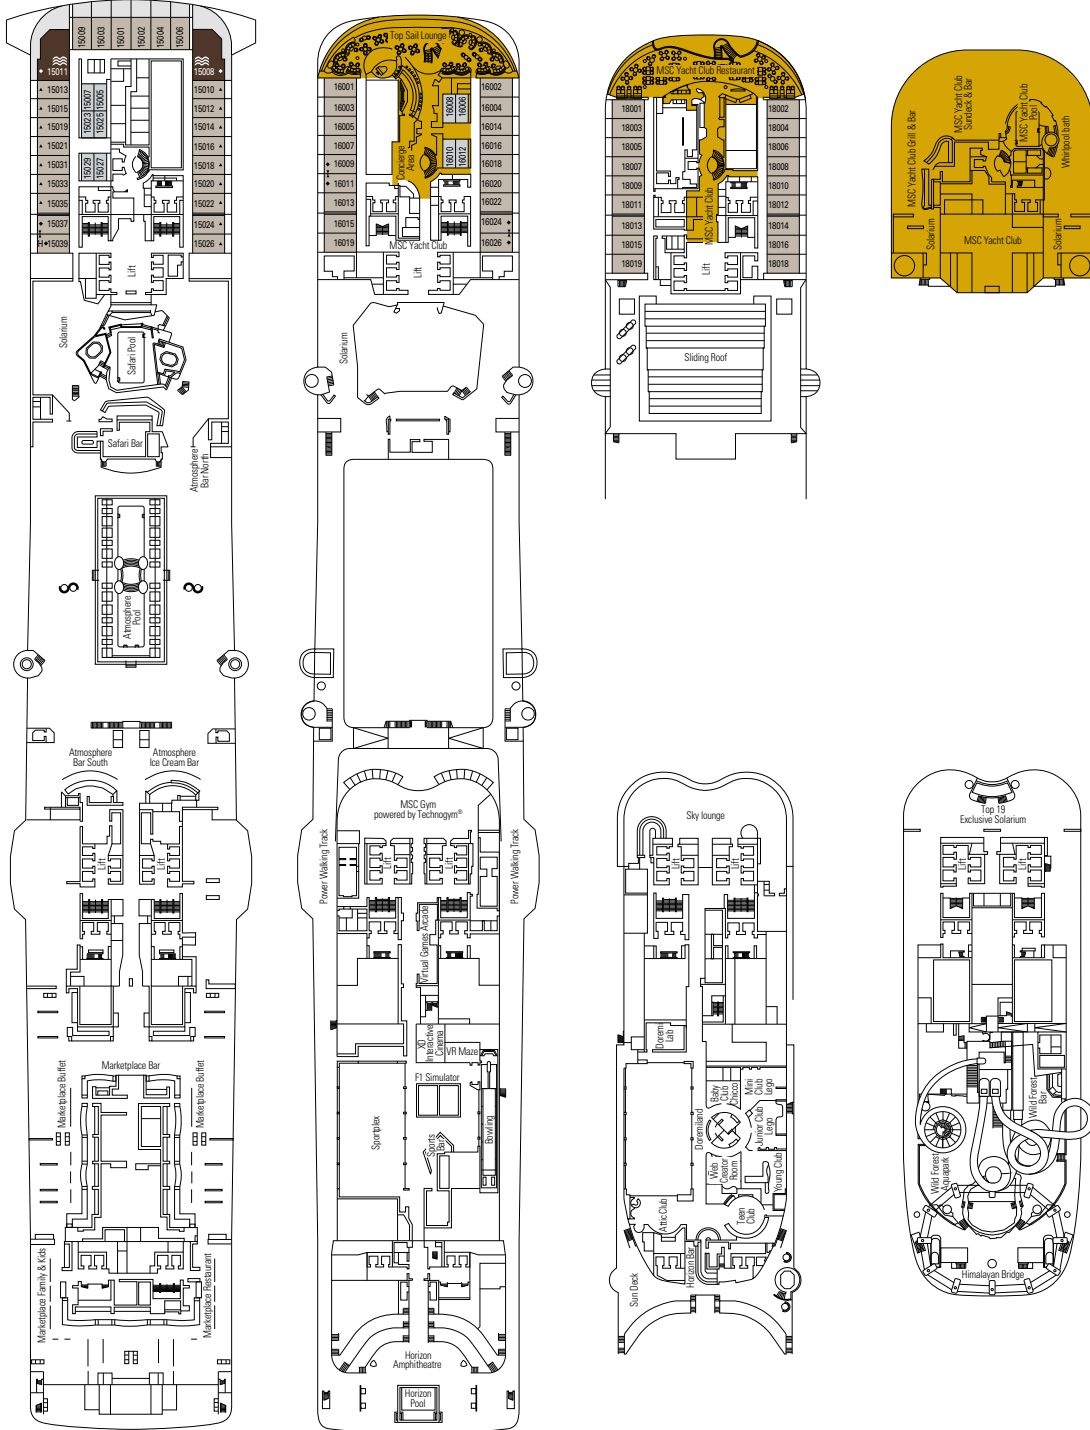

DECK 13
GOYA

MSC YACHT CLUB

DECK 15
CÉZANNE

DECK 16
VELÁZQUEZ

DECK 18
GAUGUIN

DECK 19
DEGAS