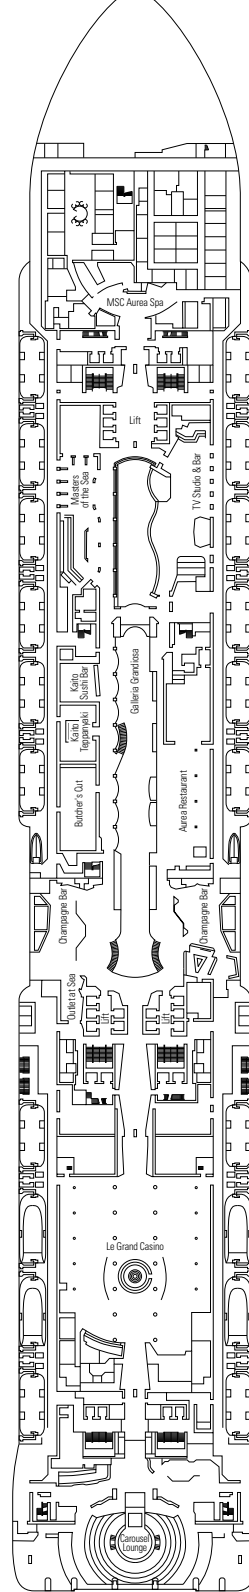

DECK PLANS & ACCOMMODATIONS

2.241 CABINS
6.334 GUESTS

GALLERIA GRANDIOSA

DECK 4
PICASSO

DECK 5
CARAVAGGIO

DECK 6
LEONARDO DA VINCI

DECK 7
MICHELANGELO

DECK 8
MONET

THÉÂTRE LA COMÉDIE

BUTCHER'S CUT

DECK 9
VAN GOGH

DECK 10
MIRÓ

DECK 11
DALÍ

DECK 12
RAFFAELLO

DECK 13
GOYA

DECK 14
MAGRITTE

2.421 Cabins

Royal Suites	2
Deluxe Suites*	78
Interior Suites	15
Duplex Suites	8
Suites	34
Balcony*	1.354
Ocean View	160
Interior*	755
Interior Studio	15

*Including cabins for guests with disabilities or reduced mobility.

CABINS CATEGORIES

BELLA > Interior Studio°
BELLA > Interior
BELLA > Ocean View°°
BELLA > Balcony

FANTASTICA > Interior
FANTASTICA > Ocean View
FANTASTICA > Balcony
FANTASTICA > Family cabins**
FANTASTICA > Suite