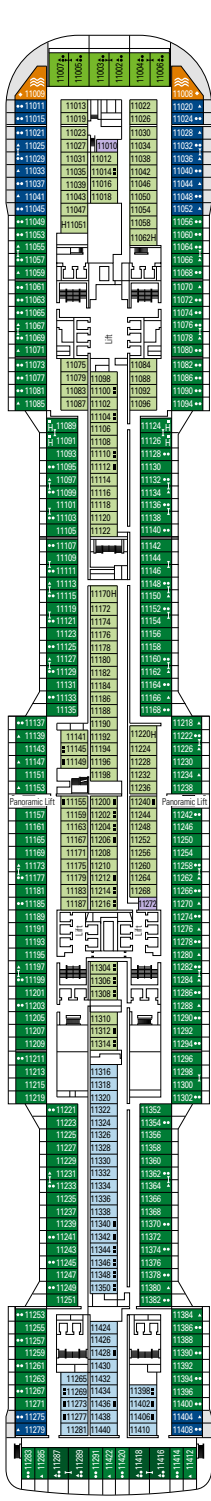

DECK PLANS & ACCOMMODATIONS

2.241 CABINS
6.334 GUESTS

GALLERIA GRANDIOSA

DECK 4
PICASSO

DECK 5
CARAVAGGIO

DECK 6
LEONARDO DA VINCI

DECK 7
MICHELANGELO

DECK 8
MONET

THÉÂTRE LA COMÉDIE

BUTCHER'S CUT

DECK 9
VAN GOGH

DECK 10
MIRÓ

DECK 11
DALÍ

DECK 12
RAFFAELLO

DECK 13
GOYA

DECK 14
MAGRITTE

2.421 Cabins

Royal Suites	2
Deluxe Suites*	78
Interior Suites	15
Duplex Suites	8
Suites	34
Balcony*	1.354
Ocean View	160
Interior*	755
Interior Studio	15

*Including cabins for guests with disabilities or reduced mobility.

CABINS CATEGORIES

BELLA > Interior Studio°
BELLA > Interior
BELLA > Ocean View°°
BELLA > Balcony

FANTASTICA > Interior
FANTASTICA > Ocean View
FANTASTICA > Balcony
FANTASTICA > Family cabins**
FANTASTICA > Suite