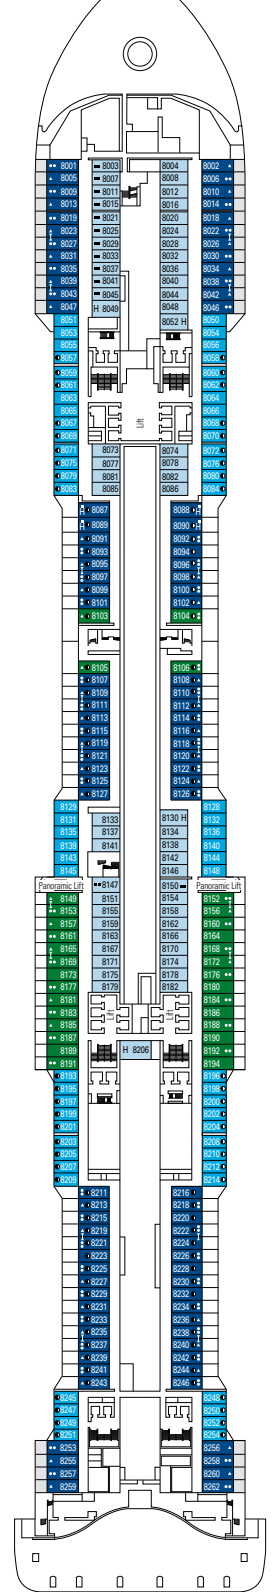

DECK PLANS & ACCOMMODATIONS

2.241 CABINS
6.334 GUESTS

GALLERIA GRANDIOSA

DECK 4
PICASSO

DECK 5
CARAVAGGIO

DECK 6
LEONARDO DA VINCI

DECK 7
MICHELANGELO

DECK 8
MONET

THÉÂTRE LA COMÉDIE

BUTCHER'S CUT

DECK 9
VAN GOGH

DECK 10
MIRÓ

DECK 11
DALÍ

DECK 12
RAFFAELLO

DECK 13
GOYA

DECK 14
MAGRITTE

2.421 Cabins

Royal Suites	2
Deluxe Suites*	78
Interior Suites	15
Duplex Suites	8
Suites	34
Balcony*	1.354
Ocean View	160
Interior*	755
Interior Studio	15

*Including cabins for guests with disabilities or reduced mobility.

CABINS CATEGORIES

BELLA > Interior Studio°
BELLA > Interior
BELLA > Ocean View°°
BELLA > Balcony

FANTASTICA > Interior
FANTASTICA > Ocean View
FANTASTICA > Balcony
FANTASTICA > Family cabins**
FANTASTICA > Suite