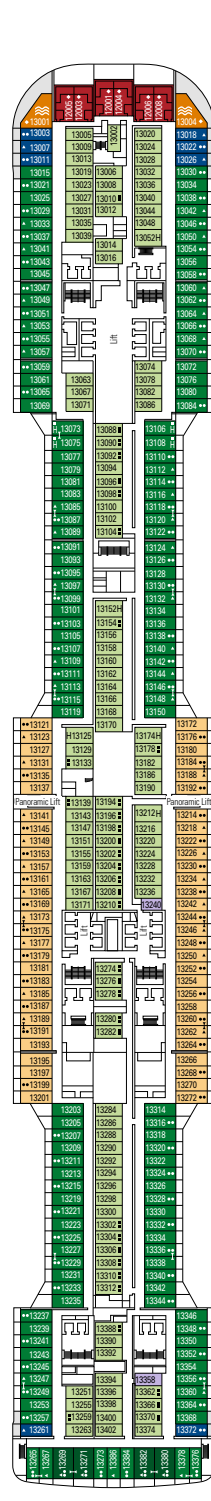

DECK PLANS & ACCOMMODATIONS

2.241 CABINS
6.334 GUESTS

GALLERIA GRANDIOSA

DECK 4
PICASSO

DECK 5
CARAVAGGIO

DECK 6
LEONARDO DA VINCI

DECK 7
MICHELANGELO

DECK 8
MONET

THÉÂTRE LA COMÉDIE

BUTCHER'S CUT

DECK 9
VAN GOGH

DECK 10
MIRÓ

DECK 11
DALÍ

DECK 12
RAFFAELLO

DECK 13
GOYA

DECK 14
MAGRITTE

2.421 Cabins

Royal Suites	2
Deluxe Suites*	78
Interior Suites	15
Duplex Suites	8
Suites	34
Balcony*	1.354
Ocean View	160
Interior*	755
Interior Studio	15

*Including cabins for guests with disabilities or reduced mobility.

CABINS CATEGORIES

BELLA > Interior Studio°
BELLA > Interior
BELLA > Ocean View°°
BELLA > Balcony

FANTASTICA > Interior
FANTASTICA > Ocean View
FANTASTICA > Balcony
FANTASTICA > Family cabins**
FANTASTICA > Suite