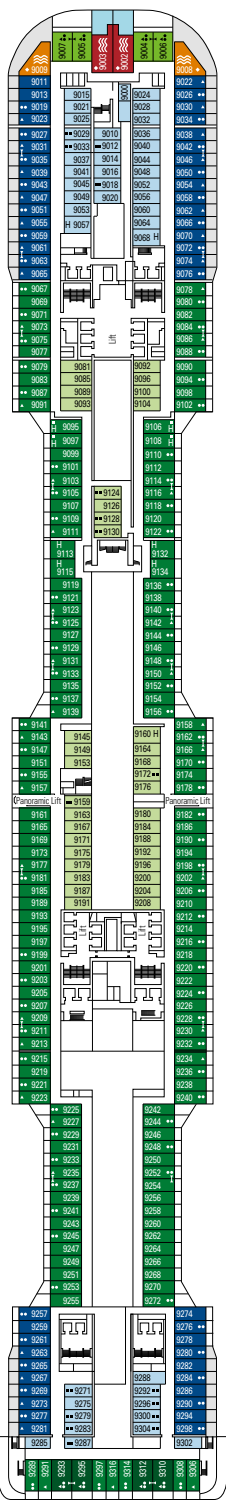

DECK PLANS & ACCOMMODATIONS

2.241 CABINS
6.334 GUESTS

GALLERIA GRANDIOSA

DECK 4
PICASSO

DECK 5
CARAVAGGIO

DECK 6
LEONARDO DA VINCI

DECK 7
MICHELANGELO

DECK 8
MONET

THÉÂTRE LA COMÉDIE

BUTCHER'S CUT

DECK 9
VAN GOGH

DECK 10
MIRÓ

DECK 11
DALÍ

DECK 12
RAFFAELLO

DECK 13
GOYA

DECK 14
MAGRITTE

2.421 Cabins

Royal Suites	2
Deluxe Suites*	78
Interior Suites	15
Duplex Suites	8
Suites	34
Balcony*	1.354
Ocean View	160
Interior*	755
Interior Studio	15

*Including cabins for guests with disabilities or reduced mobility.

CABINS CATEGORIES

BELLA > Interior Studio°
BELLA > Interior
BELLA > Ocean View°°
BELLA > Balcony

FANTASTICA > Interior
FANTASTICA > Ocean View
FANTASTICA > Balcony
FANTASTICA > Family cabins**
FANTASTICA > Suite