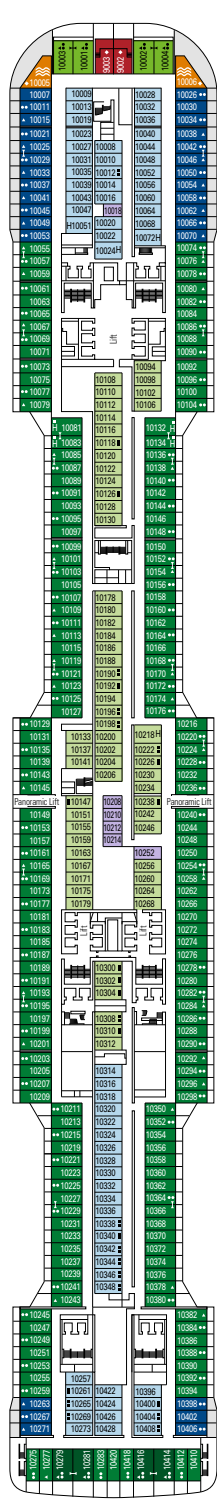

DECK PLANS & ACCOMMODATIONS

2.241 CABINS
6.334 GUESTS

GALLERIA GRANDIOSA

DECK 4
PICASSO

DECK 5
CARAVAGGIO

DECK 6
LEONARDO DA VINCI

DECK 7
MICHELANGELO

DECK 8
MONET

THÉÂTRE LA COMÉDIE

BUTCHER'S CUT

DECK 9
VAN GOGH

DECK 10
MIRÓ

DECK 11
DALÍ

DECK 12
RAFFAELLO

DECK 13
GOYA

DECK 14
MAGRITTE

2.421 Cabins

Royal Suites	2
Deluxe Suites*	78
Interior Suites	15
Duplex Suites	8
Suites	34
Balcony*	1.354
Ocean View	160
Interior*	755
Interior Studio	15

*Including cabins for guests with disabilities or reduced mobility.

CABINS CATEGORIES

BELLA > Interior Studio°
BELLA > Interior
BELLA > Ocean View°°
BELLA > Balcony

FANTASTICA > Interior
FANTASTICA > Ocean View
FANTASTICA > Balcony
FANTASTICA > Family cabins**
FANTASTICA > Suite