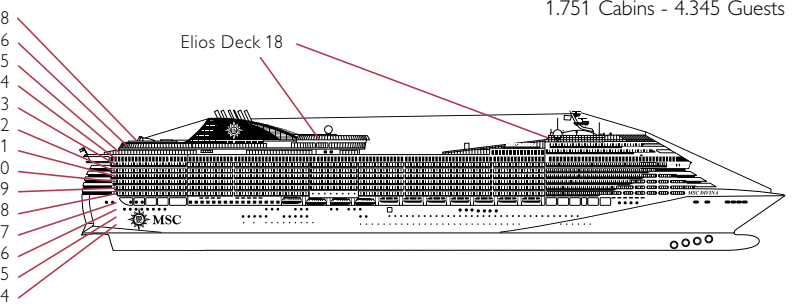

# DECK PLAN & ACCOMMODATION

- Elios Deck 18
- Urano Deck 16
- Mercurio Deck 15
- Afrodite Deck 14
- Cupido Deck 13
- Aurora Deck 12
- Iride Deck 11
- Giunone Deck 10
- Minerva Deck 9
- Artemide Deck 8
- Apollo Deck 7
- Zeus Deck 6
- Saturno Deck 5
- Atlante Deck 4

Elios Deck 18

DECK 18  
ELIOS DECK

DECK 16  
URANO

DECK 15  
MERCURIO

DECK 14  
AFRODITE

DECK 13  
CUPIDO

DECK 12  
AURORA

DECK 11  
IRIDE

# CABINS CATEGORIES

Inside > Bella	Inside > Fantastica	Balcony > Aurea	Deluxe Suite > MSC Yacht Club
Ocean View > Bella	Ocean View > Fantastica	Suite > Aurea	Executive & Family > MSC Yacht Club
Balcony > Bella*	Balcony > Fantastica		Royal Suite > MSC Yacht Club

## LEGEND

- ◆ Sofa bed
- ◆ Double sofa bed
- 3<sup>rd</sup> bed is a bunk bed
- 3<sup>rd</sup> and 4<sup>th</sup> beds are bunks
- SuperFamily Cabins
- Connecting cabins
- Executive & Family Suite MSC Yacht Club / Suite Aurea with panoramic sealed window
- H Cabin for guests with disabilities or reduced mobility