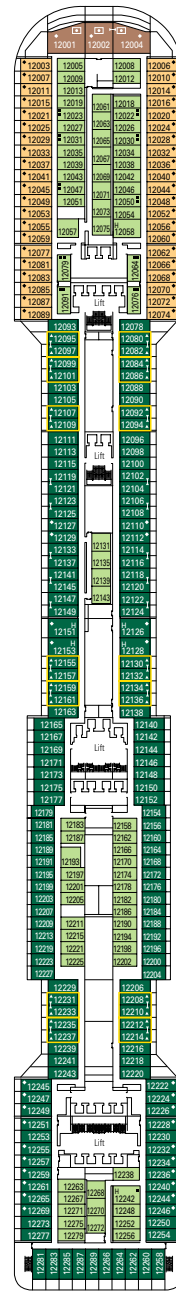

# DECK PLAN & ACCOMMODATION

- Elios Deck 18
- Urano Deck 16
- Mercurio Deck 15
- Afrodite Deck 14
- Cupido Deck 13
- Aurora Deck 12
- Iride Deck 11
- Giunone Deck 10
- Minerva Deck 9
- Artemide Deck 8
- Apollo Deck 7
- Zeus Deck 6
- Saturno Deck 5
- Atlante Deck 4

Elios Deck 18

DECK 18  
ELIOS DECK

DECK 16  
URANO

DECK 15  
MERCURIO

DECK 14  
AFRODITE

DECK 13  
CUPIDO

DECK 12  
AURORA

DECK 11  
IRIDE

# CABINS CATEGORIES

Inside > Bella	Inside > Fantastica	Balcony > Aurea	Deluxe Suite > MSC Yacht Club
Ocean View > Bella	Ocean View > Fantastica	Suite > Aurea	Executive & Family > MSC Yacht Club
Balcony > Bella*	Balcony > Fantastica		Royal Suite > MSC Yacht Club

- 3<sup>rd</sup> bed available in all categories
- 4<sup>th</sup> bed available in all categories

- All cabins have one double bed convertible to two single beds
- \* Cabins 8134, 8136, 8137, 8138, 8139, 8140, 8141, 8143 have partially restricted views.