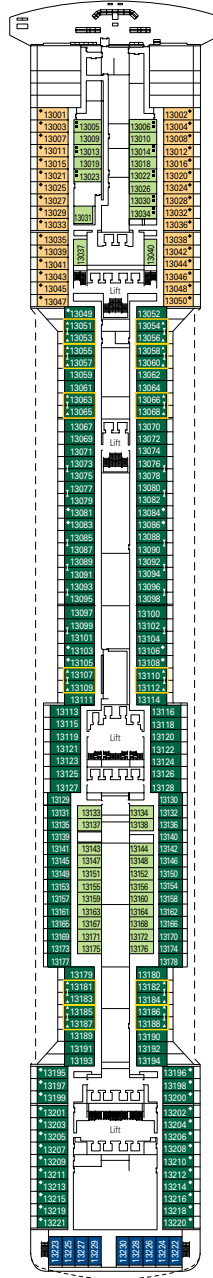

# DECK PLAN & ACCOMMODATION

- Elios Deck 18
- Urano Deck 16
- Mercurio Deck 15
- Afrodite Deck 14
- Cupido Deck 13
- Aurora Deck 12
- Iride Deck 11
- Giunone Deck 10
- Minerva Deck 9
- Artemide Deck 8
- Apollo Deck 7
- Zeus Deck 6
- Saturno Deck 5
- Atlante Deck 4

Elios Deck 18

DECK 18  
ELIOS DECK

DECK 16  
URANO

DECK 15  
MERCURIO

DECK 14  
AFRODITE

DECK 13  
CUPIDO

DECK 12  
AURORA

DECK 11  
IRIDE

# CABINS CATEGORIES

Inside > Bella	Inside > Fantastica	Balcony > Aurea	Deluxe Suite > MSC Yacht Club
Ocean View > Bella	Ocean View > Fantastica	Suite > Aurea	Executive & Family > MSC Yacht Club
Balcony > Bella*	Balcony > Fantastica		Royal Suite > MSC Yacht Club

- 3<sup>rd</sup> bed available in all categories
- 4<sup>th</sup> bed available in all categories

- All cabins have one double bed convertible to two single beds
- \* Cabins 8134, 8136, 8137, 8138, 8139, 8140, 8141, 8143 have partially restricted views.