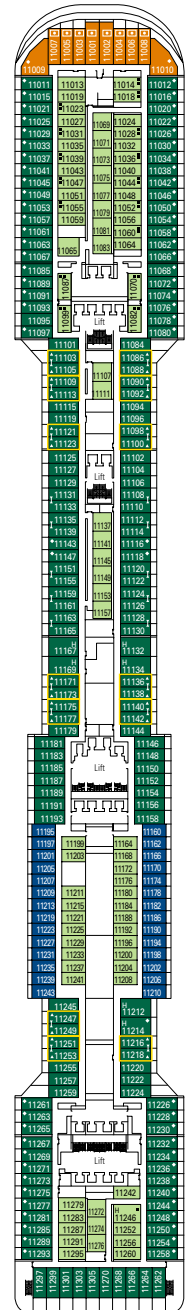

# DECK PLAN & ACCOMMODATION

- Elios Deck 18
- Urano Deck 16
- Mercurio Deck 15
- Afrodite Deck 14
- Cupido Deck 13
- Aurora Deck 12
- Iride Deck 11
- Giunone Deck 10
- Minerva Deck 9
- Artemide Deck 8
- Apollo Deck 7
- Zeus Deck 6
- Saturno Deck 5
- Atlante Deck 4

Elios Deck 18

DECK 18  
ELIOS DECK

DECK 16  
URANO

DECK 15  
MERCURIO

DECK 14  
AFRODITE

DECK 13  
CUPIDO

DECK 12  
AURORA

DECK 11  
IRIDE

# CABINS CATEGORIES

Inside > Bella	Inside > Fantastica	Balcony > Aurea	Deluxe Suite > MSC Yacht Club
Ocean View > Bella	Ocean View > Fantastica	Suite > Aurea	Executive & Family > MSC Yacht Club
Balcony > Bella*	Balcony > Fantastica		Royal Suite > MSC Yacht Club

- 3<sup>rd</sup> bed available in all categories
- 4<sup>th</sup> bed available in all categories

- All cabins have one double bed convertible to two single beds
- \* Cabins 8134, 8136, 8137, 8138, 8139, 8140, 8141, 8143 have partially restricted views.