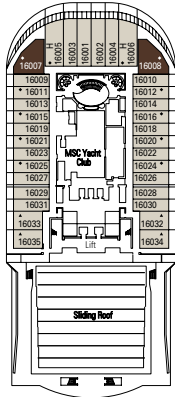

# DECK PLAN & ACCOMMODATION

- Elios Deck 18
- Urano Deck 16
- Mercurio Deck 15
- Afrodite Deck 14
- Cupido Deck 13
- Aurora Deck 12
- Iride Deck 11
- Giunone Deck 10
- Minerva Deck 9
- Artemide Deck 8
- Apollo Deck 7
- Zeus Deck 6
- Saturno Deck 5
- Atlante Deck 4

Elios Deck 18

DECK 18  
ELIOS DECK

DECK 16  
URANO

DECK 15  
MERCURIO

DECK 14  
AFRODITE

DECK 13  
CUPIDO

DECK 12  
AURORA

DECK 11  
IRIDE

# CABINS CATEGORIES

Inside > Bella	Inside > Fantastica	Balcony > Aurea	Deluxe Suite > MSC Yacht Club
Ocean View > Bella	Ocean View > Fantastica	Suite > Aurea	Executive & Family > MSC Yacht Club
Balcony > Bella*	Balcony > Fantastica		Royal Suite > MSC Yacht Club