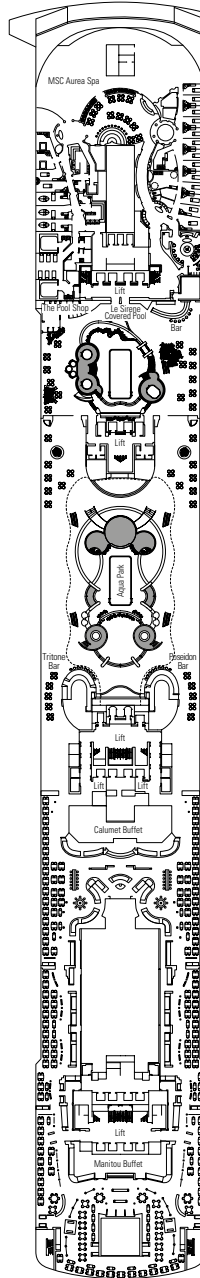

# DECK PLAN & ACCOMMODATION

- Elios Deck 18
- Urano Deck 16
- Mercurio Deck 15
- Afrodite Deck 14
- Cupido Deck 13
- Aurora Deck 12
- Iride Deck 11
- Giunone Deck 10
- Minerva Deck 9
- Artemide Deck 8
- Apollo Deck 7
- Zeus Deck 6
- Saturno Deck 5
- Atlante Deck 4

Elios Deck 18

DECK 18  
ELIOS DECK

DECK 16  
URANO

DECK 15  
MERCURIO

DECK 14  
AFRODITE

DECK 13  
CUPIDO

DECK 12  
AURORA

DECK 11  
IRIDE

# CABINS CATEGORIES

Inside > Bella	Inside > Fantastica	Balcony > Aurea	Deluxe Suite > MSC Yacht Club
Ocean View > Bella	Ocean View > Fantastica	Suite > Aurea	Executive & Family > MSC Yacht Club
Balcony > Bella*	Balcony > Fantastica		Royal Suite > MSC Yacht Club

- 3<sup>rd</sup> bed available in all categories
- 4<sup>th</sup> bed available in all categories

- All cabins have one double bed convertible to two single beds
- \* Cabins 8134, 8136, 8137, 8138, 8139, 8140, 8141, 8143 have partially restricted views.