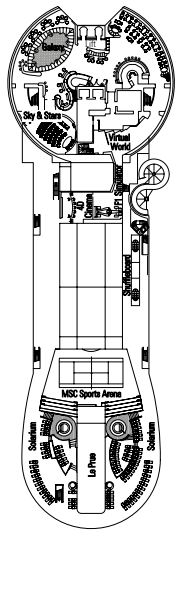

# DECK PLAN & ACCOMMODATION

- Elios Deck 18
- Urano Deck 16
- Mercurio Deck 15
- Afrodite Deck 14
- Cupido Deck 13
- Aurora Deck 12
- Iride Deck 11
- Giunone Deck 10
- Minerva Deck 9
- Artemide Deck 8
- Apollo Deck 7
- Zeus Deck 6
- Saturno Deck 5
- Atlante Deck 4

Elios Deck 18

DECK 18  
ELIOS DECK

DECK 16  
URANO

DECK 15  
MERCURIO

DECK 14  
AFRODITE

DECK 13  
CUPIDO

DECK 12  
AURORA

DECK 11  
IRIDE

- 3<sup>rd</sup> bed available in all categories
- 4<sup>th</sup> bed available in all categories

- All cabins have one double bed convertible to two single beds
- \* Cabins 8134, 8136, 8137, 8138, 8139, 8140, 8141, 8143 have partially restricted views.