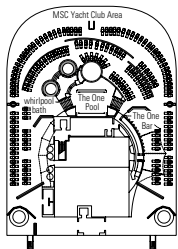

# DECK PLAN & ACCOMMODATION

- Elios Deck 18
- Urano Deck 16
- Mercurio Deck 15
- Afrodite Deck 14
- Cupido Deck 13
- Aurora Deck 12
- Iride Deck 11
- Giunone Deck 10
- Minerva Deck 9
- Artemide Deck 8
- Apollo Deck 7
- Zeus Deck 6
- Saturno Deck 5
- Atlante Deck 4

Elios Deck 18

DECK 18  
ELIOS DECK

DECK 16  
URANO

DECK 15  
MERCURIO

DECK 14  
AFRODITE

DECK 13  
CUPIDO

DECK 12  
AURORA

DECK 11  
IRIDE

# CABINS CATEGORIES

Inside > Bella	Inside > Fantastica	Balcony > Aurea	Deluxe Suite > MSC Yacht Club
Ocean View > Bella	Ocean View > Fantastica	Suite > Aurea	Executive & Family > MSC Yacht Club
Balcony > Bella*	Balcony > Fantastica		Royal Suite > MSC Yacht Club