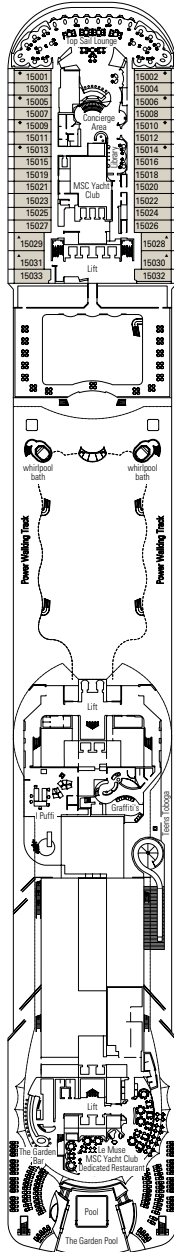

# DECK PLAN & ACCOMMODATION

- Elios Deck 18
- Urano Deck 16
- Mercurio Deck 15
- Afrodite Deck 14
- Cupido Deck 13
- Aurora Deck 12
- Iride Deck 11
- Giunone Deck 10
- Minerva Deck 9
- Artemide Deck 8
- Apollo Deck 7
- Zeus Deck 6
- Saturno Deck 5
- Atlante Deck 4

Elios Deck 18

DECK 18  
ELIOS DECK

DECK 16  
URANO

DECK 15  
MERCURIO

DECK 14  
AFRODITE

DECK 13  
CUPIDO

DECK 12  
AURORA

DECK 11  
IRIDE

# CABINS CATEGORIES

Inside > Bella	Inside > Fantastica	Balcony > Aurea	Deluxe Suite > MSC Yacht Club
Ocean View > Bella	Ocean View > Fantastica	Suite > Aurea	Executive & Family > MSC Yacht Club
Balcony > Bella*	Balcony > Fantastica		Royal Suite > MSC Yacht Club

- 3<sup>rd</sup> bed available in all categories
- 4<sup>th</sup> bed available in all categories

- All cabins have one double bed convertible to two single beds
- \* Cabins 8134, 8136, 8137, 8138, 8139, 8140, 8141, 8143 have partially restricted views.