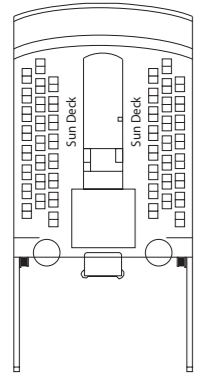

### CATEGORIES

- I1 Interior Stateroom
- O1 Oceanview Stateroom
- B1 Balcony Stateroom
- S3 Suite
- I2 Interior Stateroom
- O2 Oceanview Stateroom
- B2 Balcony Stateroom
- B3 Balcony Stateroom

- 3<sup>rd</sup> bed in all categories (except B1, B2, B3)
- 4<sup>th</sup> bed available in categories I1, I2, O2
- All staterooms feature a European King-size bed convertible to two single beds (except in staterooms for people with disabilities)
- \* Certain staterooms have restricted views

### LEGEND

- Sofa bed
- 3<sup>rd</sup> bed is a bunkbed
- 3<sup>rd</sup> and 4<sup>th</sup> beds are bunks
- Connecting Staterooms
- H Stateroom for guests with disabilities

13  
SUN DECK / MINI-GOLF DECK