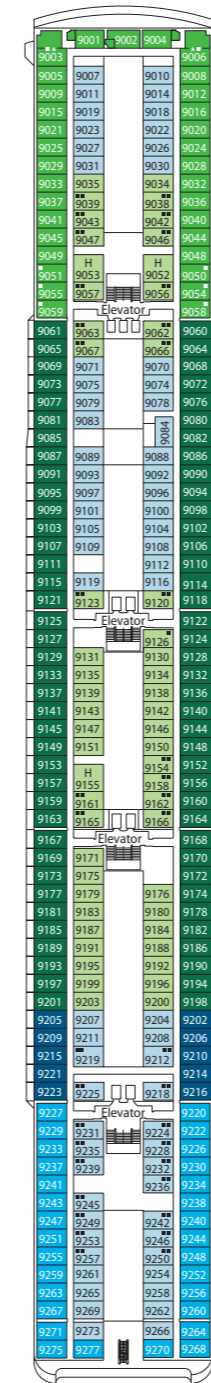

# MSC OPERA

## DECK PLAN

856 STATEROOMS | 2,199 GUESTS

DECK PLANS  
MSC OPERA

### CATEGORIES

- I1 Interior Stateroom
- O1 Oceanview Stateroom
- B1 Balcony Stateroom
- S3 Suite
- I2 Interior Stateroom
- O2 Oceanview Stateroom
- B2 Balcony Stateroom
- B3 Balcony Stateroom

- 3<sup>rd</sup> bed in all categories (except B1, B2, B3)
- 4<sup>th</sup> bed available in categories I1, I2, O2
- All staterooms feature a European King-size bed convertible to two single beds (except in staterooms for people with disabilities)
- \* Certain staterooms have restricted views

12  
LA BOHÈME

11  
TOSCA

10  
TURNADOT

9  
NORMA

8  
LA TRAVIATA

7  
RIGOLETTO

6  
OTELLO

5  
AIDA