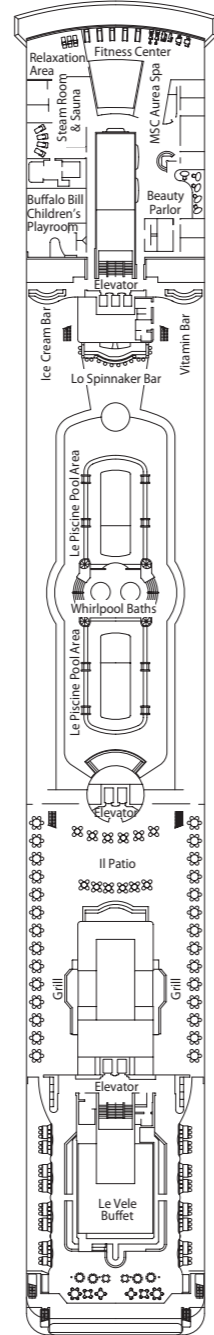

# MSC OPERA

### CATEGORIES

- I1 Interior Stateroom
- O1 Oceanview Stateroom
- B1 Balcony Stateroom
- S3 Suite
- I2 Interior Stateroom
- O2 Oceanview Stateroom
- B2 Balcony Stateroom
- B3 Balcony Stateroom

- 3<sup>rd</sup> bed in all categories (except B1, B2, B3)
- 4<sup>th</sup> bed available in categories I1, I2, O2
- All staterooms feature a European King-size bed convertible to two single beds (except in staterooms for people with disabilities)
- \* Certain staterooms have restricted views

### LEGEND

- Sofa bed
- 3<sup>rd</sup> bed is a bunkbed
- 3<sup>rd</sup> and 4<sup>th</sup> beds are bunks
- Connecting Staterooms
- H Stateroom for guests with disabilities

13  
SUN DECK / MINI-GOLF DECK

12  
LA BOHÈME

11  
TOSCA

10  
TURNADOT

9  
NORMA

8  
LA TRAVIATA

7  
RIGOLETTO

6  
OTELLO

5  
AIDA