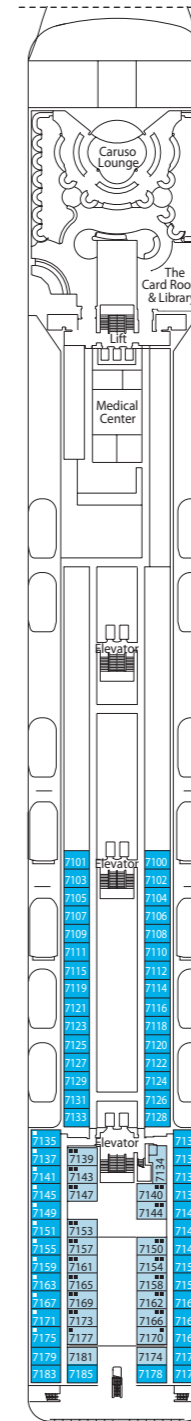

# MSC OPERA

### CATEGORIES

- I1 Interior Stateroom
- O1 Oceanview Stateroom
- B1 Balcony Stateroom
- S3 Suite
- I2 Interior Stateroom
- O2 Oceanview Stateroom
- B2 Balcony Stateroom
- B3 Balcony Stateroom

- 3<sup>rd</sup> bed in all categories (except B1, B2, B3)
- 4<sup>th</sup> bed available in categories I1, I2, O2
- All staterooms feature a European King-size bed convertible to two single beds (except in staterooms for people with disabilities)
- \* Certain staterooms have restricted views

### LEGEND

- Sofa bed
- 3<sup>rd</sup> bed is a bunkbed
- 3<sup>rd</sup> and 4<sup>th</sup> beds are bunks
- Connecting Staterooms
- H Stateroom for guests with disabilities

13  
SUN DECK / MINI-GOLF DECK

12  
LA BOHÈME

11  
TOSCA

10  
TURNADOT

9  
NORMA

8  
LA TRAVIATA

7  
RIGOLETTO

6  
OTELLO

5  
AIDA