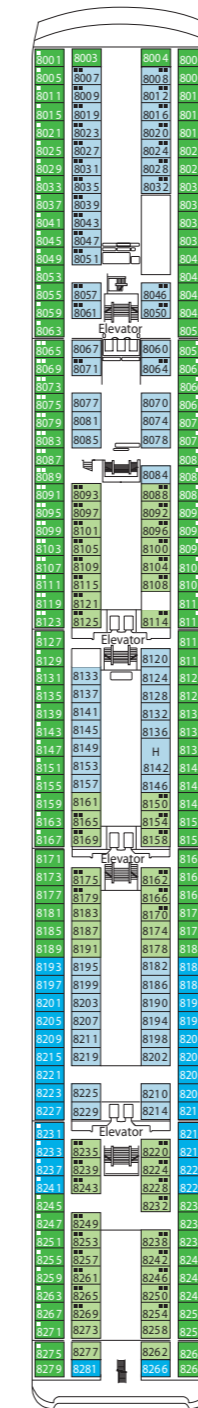

# MSC OPERA

## DECK PLAN

856 STATEROOMS | 2,199 GUESTS

DECK PLANS  
MSC OPERA

### CATEGORIES

- I1 Interior Stateroom
- O1 Oceanview Stateroom
- B1 Balcony Stateroom
- S3 Suite
- I2 Interior Stateroom
- O2 Oceanview Stateroom
- B2 Balcony Stateroom
- B3 Balcony Stateroom

- 3<sup>rd</sup> bed in all categories (except B1, B2, B3)
- 4<sup>th</sup> bed available in categories I1, I2, O2
- All staterooms feature a European King-size bed convertible to two single beds (except in staterooms for people with disabilities)
- \* Certain staterooms have restricted views

12  
LA BOHÈME

11  
TOSCA

10  
TURNADOT

9  
NORMA

8  
LA TRAVIATA

7  
RIGOLETTO

6  
OTELLO

5  
AIDA