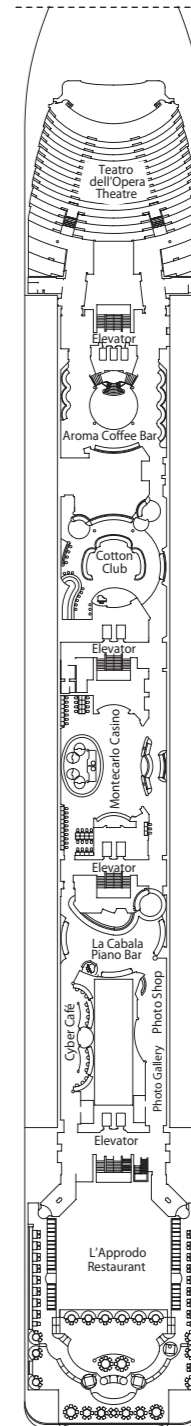

# MSC OPERA

### CATEGORIES

- I1 Interior Stateroom
- O1 Oceanview Stateroom
- B1 Balcony Stateroom
- S3 Suite
- I2 Interior Stateroom
- O2 Oceanview Stateroom
- B2 Balcony Stateroom
- B3 Balcony Stateroom

- 3<sup>rd</sup> bed in all categories (except B1, B2, B3)
- 4<sup>th</sup> bed available in categories I1, I2, O2
- All staterooms feature a European King-size bed convertible to two single beds (except in staterooms for people with disabilities)
- \* Certain staterooms have restricted views

### LEGEND

- Sofa bed
- 3<sup>rd</sup> bed is a bunkbed
- 3<sup>rd</sup> and 4<sup>th</sup> beds are bunks
- Connecting Staterooms
- H Stateroom for guests with disabilities

13  
SUN DECK / MINI-GOLF DECK

12  
LA BOHÈME

11  
TOSCA

10  
TURNADOT

9  
NORMA

8  
LA TRAVIATA

7  
RIGOLETTO

6  
OTELLO

5  
AIDA