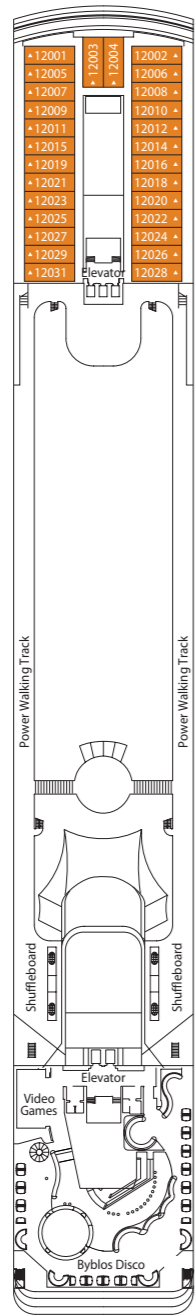

# MSC OPERA

### CATEGORIES

- I1 Interior Stateroom
- O1 Oceanview Stateroom
- B1 Balcony Stateroom
- S3 Suite
- I2 Interior Stateroom
- O2 Oceanview Stateroom
- B2 Balcony Stateroom
- B3 Balcony Stateroom

- 3<sup>rd</sup> bed in all categories (except B1, B2, B3)
- 4<sup>th</sup> bed available in categories I1, I2, O2
- All staterooms feature a European King-size bed convertible to two single beds (except in staterooms for people with disabilities)
- \* Certain staterooms have restricted views

### LEGEND

- Sofa bed
- 3<sup>rd</sup> bed is a bunkbed
- 3<sup>rd</sup> and 4<sup>th</sup> beds are bunks
- Connecting Staterooms
- H Stateroom for guests with disabilities

13  
SUN DECK / MINI-GOLF DECK

12  
LA BOHÈME

11  
TOSCA

10  
TURNADOT

9  
NORMA

8  
LA TRAVIATA

7  
RIGOLETTO

6  
OTELLO

5  
AIDA