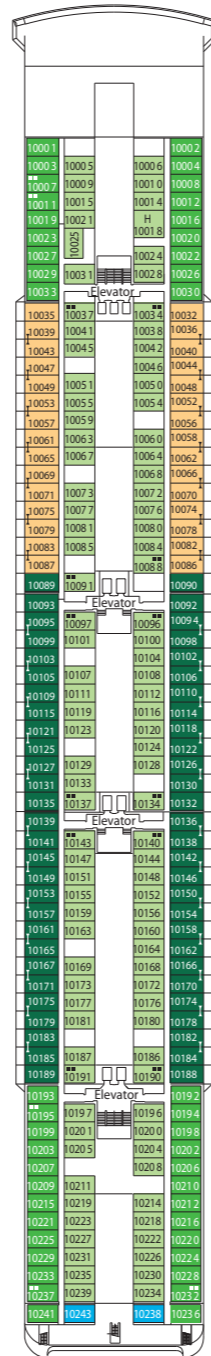

# MSC OPERA

### CATEGORIES

- I1 Interior Stateroom
- O1 Oceanview Stateroom
- B1 Balcony Stateroom
- S3 Suite
- I2 Interior Stateroom
- O2 Oceanview Stateroom
- B2 Balcony Stateroom
- B3 Balcony Stateroom

- 3<sup>rd</sup> bed in all categories (except B1, B2, B3)
- 4<sup>th</sup> bed available in categories I1, I2, O2
- All staterooms feature a European King-size bed convertible to two single beds (except in staterooms for people with disabilities)
- \* Certain staterooms have restricted views

### LEGEND

- Sofa bed
- 3<sup>rd</sup> bed is a bunkbed
- 3<sup>rd</sup> and 4<sup>th</sup> beds are bunks
- Connecting Staterooms
- H Stateroom for guests with disabilities

13  
SUN DECK / MINI-GOLF DECK

12  
LA BOHÈME

11  
TOSCA

10  
TURNADOT

9  
NORMA

8  
LA TRAVIATA

7  
RIGOLETTO

6  
OTELLO

5  
AIDA