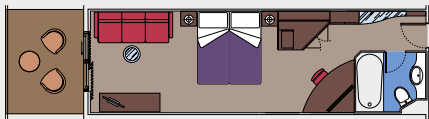

Cabin door width	88,5 cm (81,5 cm YC Deluxe Suite)	Does the WC seat have grab rails?	Yes
Bathroom door width	90 cm	Are wheelchairs available on board?	In limited numbers *
Size of cabin (floor space)	≈24 to ≈39 m ²	Are all decks/public areas accessible?	Yes
Size of bathroom	3,5 m ²	Are all lifeboats wheelchair-accessible?	No **
Is there a fold-down seat in the shower?	Yes	Do the lifts have deck indicators?	Visual, Audio & Braille
Height of seat from the floor	44 cm	Can severely visually impaired/blind guests be catered for on the cruise?	Only with full-time carer

* Only for embarkation, disembarkation and emergencies.

** In the event of an emergency, dedicated personnel will help guests with disabilities or reduced mobility to board lifeboats.

44 Aurea Suites

Balcony suites (≈31 m²)

Double bed can be converted into two single beds.

Air conditioning, spacious wardrobe, bathroom with bathtub, interactive TV, telephone, Wi-Fi internet connection (for a fee), mini bar, safe deposit box.

This kind of accommodation is available only with the experience Aurea.

8 Aurea Family Suites

Balcony family suites (≈27 m²)

Double bed can be converted into two single beds.

Air conditioning, spacious wardrobe, bathroom with shower, interactive TV, telephone, Wi-Fi internet connection (for a fee), mini bar, safe deposit box.