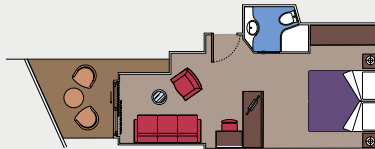

Double bed can be converted into two single beds.

Air conditioning, spacious wardrobe, bathroom with bathtub, interactive TV, telephone, Wi-Fi internet connection (for a fee), mini bar, safe deposit box.

This kind of accommodation is available only with the experience Aurea.

8 Aurea Family Suites

Balcony family suites (≈27 m²)

Double bed can be converted into two single beds.

Air conditioning, spacious wardrobe, bathroom with shower, interactive TV, telephone, Wi-Fi internet connection (for a fee), mini bar, safe deposit box.

This kind of accommodation is available only with the experience Aurea.

779 Balcony Cabins

752 Balcony cabins (from ≈17 to ≈23 m²) – Double bed can be converted into two single beds.

23 Wellness Balcony cabins (from 17 to 23 m²)