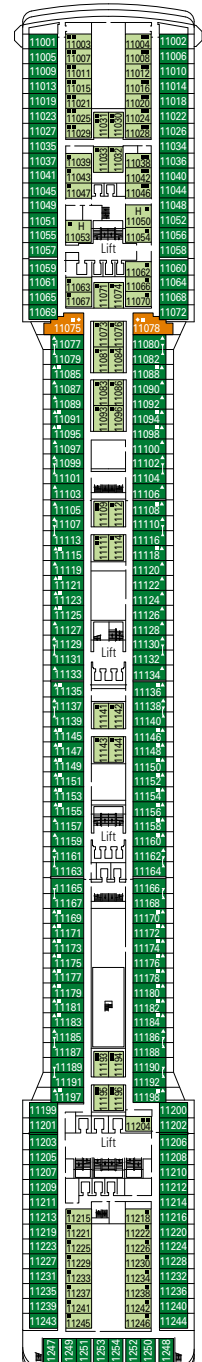

DECK 16
SPORT

DECK 15
CAPRI

DECK 14
POSITANO

DECK 13
PORTO CERVO

DECK 12
PORTOVENERE

DECK 11
ISCHIA

CABINS CATEGORIES

Inside › Bella	Inside › Fantastica	Inside › Wellness	Balcony › Aurea
Outside with Partial View › Bella	Ocean View › Fantastica	Ocean View › Wellness	Suite › Aurea
Balcony › Bella	Balcony › Fantastica	Balcony › Wellness	

- 3rd / 4th bed available in all categories (except Balcony Bella)
- 5th bed available in Suite Aurea

- All cabins have one double bed convertible to two single beds except in cabins for guests with disabilities or reduced mobility (H), this does not apply to cabins 15022 and 15023.

LEGEND

- ◆ Sofa bed
- ▲ Double sofa bed
- 3rd bed is a bunk bed
- 3rd and 4th beds are bunks
- ↔ Connecting cabins
- H Cabin for guests with disabilities or reduced mobility
- ★ Juliet balcony

Data and descriptions are subject to change and will be verified at the time of booking.

Cabin door width	88,5 cm (81,5 cm YC Deluxe Suite)	Does the WC seat have grab rails?	Yes
Bathroom door width	90 cm	Are wheelchairs available on board?	In limited numbers *
Size of cabin (floor space)	≈24 to ≈39 m ²	Are all decks/public areas accessible?	Yes
Size of bathroom	3,5 m ²	Are all lifeboats wheelchair-accessible?	No **
Is there a fold-down seat in the shower?	Yes	Do the lifts have deck indicators?	Visual, Audio & Braille
Height of seat from the floor	44 cm	Can severely visually impaired/blind guests be catered for on the cruise?	Only with full-time carer