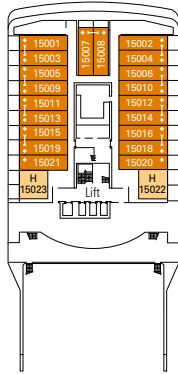

DECK PLAN & ACCOMMODATION

- Sport Deck 16
- Capri Deck 15
- Positano Deck 14
- Porto Cervo Deck 13
- Portovenere Deck 12
- Ischia Deck 11
- Riccione Deck 10
- Panarea Deck 9
- Camogli Deck 8
- Amalfi Deck 7
- Portofino Deck 6
- Sorrento Deck 5
- Taormina Deck 4

DECK 16
SPORT

DECK 15
CAPRI

DECK 14
POSITANO

DECK 13
PORTO CERVO

DECK 12
PORTOVENERE

DECK 11
ISCHIA

CABINS CATEGORIES

Inside › Bella	Inside › Fantastica	Inside › Wellness	Balcony › Aurea
Outside with Partial View › Bella	Ocean View › Fantastica	Ocean View › Wellness	Suite › Aurea
Balcony › Bella	Balcony › Fantastica	Balcony › Wellness	

Cabin door width	88,5 cm (81,5 cm YC Deluxe Suite)	Does the WC seat have grab rails?	Yes
Bathroom door width	90 cm	Are wheelchairs available on board?	In limited numbers *
Size of cabin (floor space)	≈24 to ≈39 m ²	Are all decks/public areas accessible?	Yes
Size of bathroom	3,5 m ²	Are all lifeboats wheelchair-accessible?	No **
Is there a fold-down seat in the shower?	Yes	Do the lifts have deck indicators?	Visual, Audio & Braille
Height of seat from the floor	44 cm	Can severely visually impaired/blind guests be catered for on the cruise?	Only with full-time carer