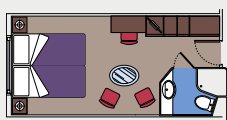

4 Balcony cabins for guests with disabilities or reduced mobility (from ≈33 to ≈39 m²) – Single beds can be converted into a double bed only in cabins 15022 and 15023.

Air conditioning, bathroom with shower, interactive TV, telephone, Wi-Fi internet connection (for a fee), mini bar, safe deposit box.

This kind of accommodation is available with the experiences Bella, Fantastica, Aurea and Wellness.

87 Ocean View

81 Cabins with porthole (≈16 m²) – Double bed can be converted into two single beds.

4 Wellness Cabins with porthole (≈16 m²)

2 Cabins for guests with disabilities or reduced mobility (≈17 m²) – Single beds can be converted into a double bed only in cabins 15022 and 15023.

Air conditioning, bathroom with shower, interactive TV, telephone, Wi-Fi internet connection (for a fee), mini bar, safe deposit box.

This kind of accommodation is available with the experiences Bella, Fantastica and Wellness.

92 Outside with Partial View

Cabins with porthole (≈16 m²)

Double bed can be converted into two single beds.

Air conditioning, bathroom with shower, interactive TV, telephone, Wi-Fi internet connection (for a fee), mini bar, safe deposit box.