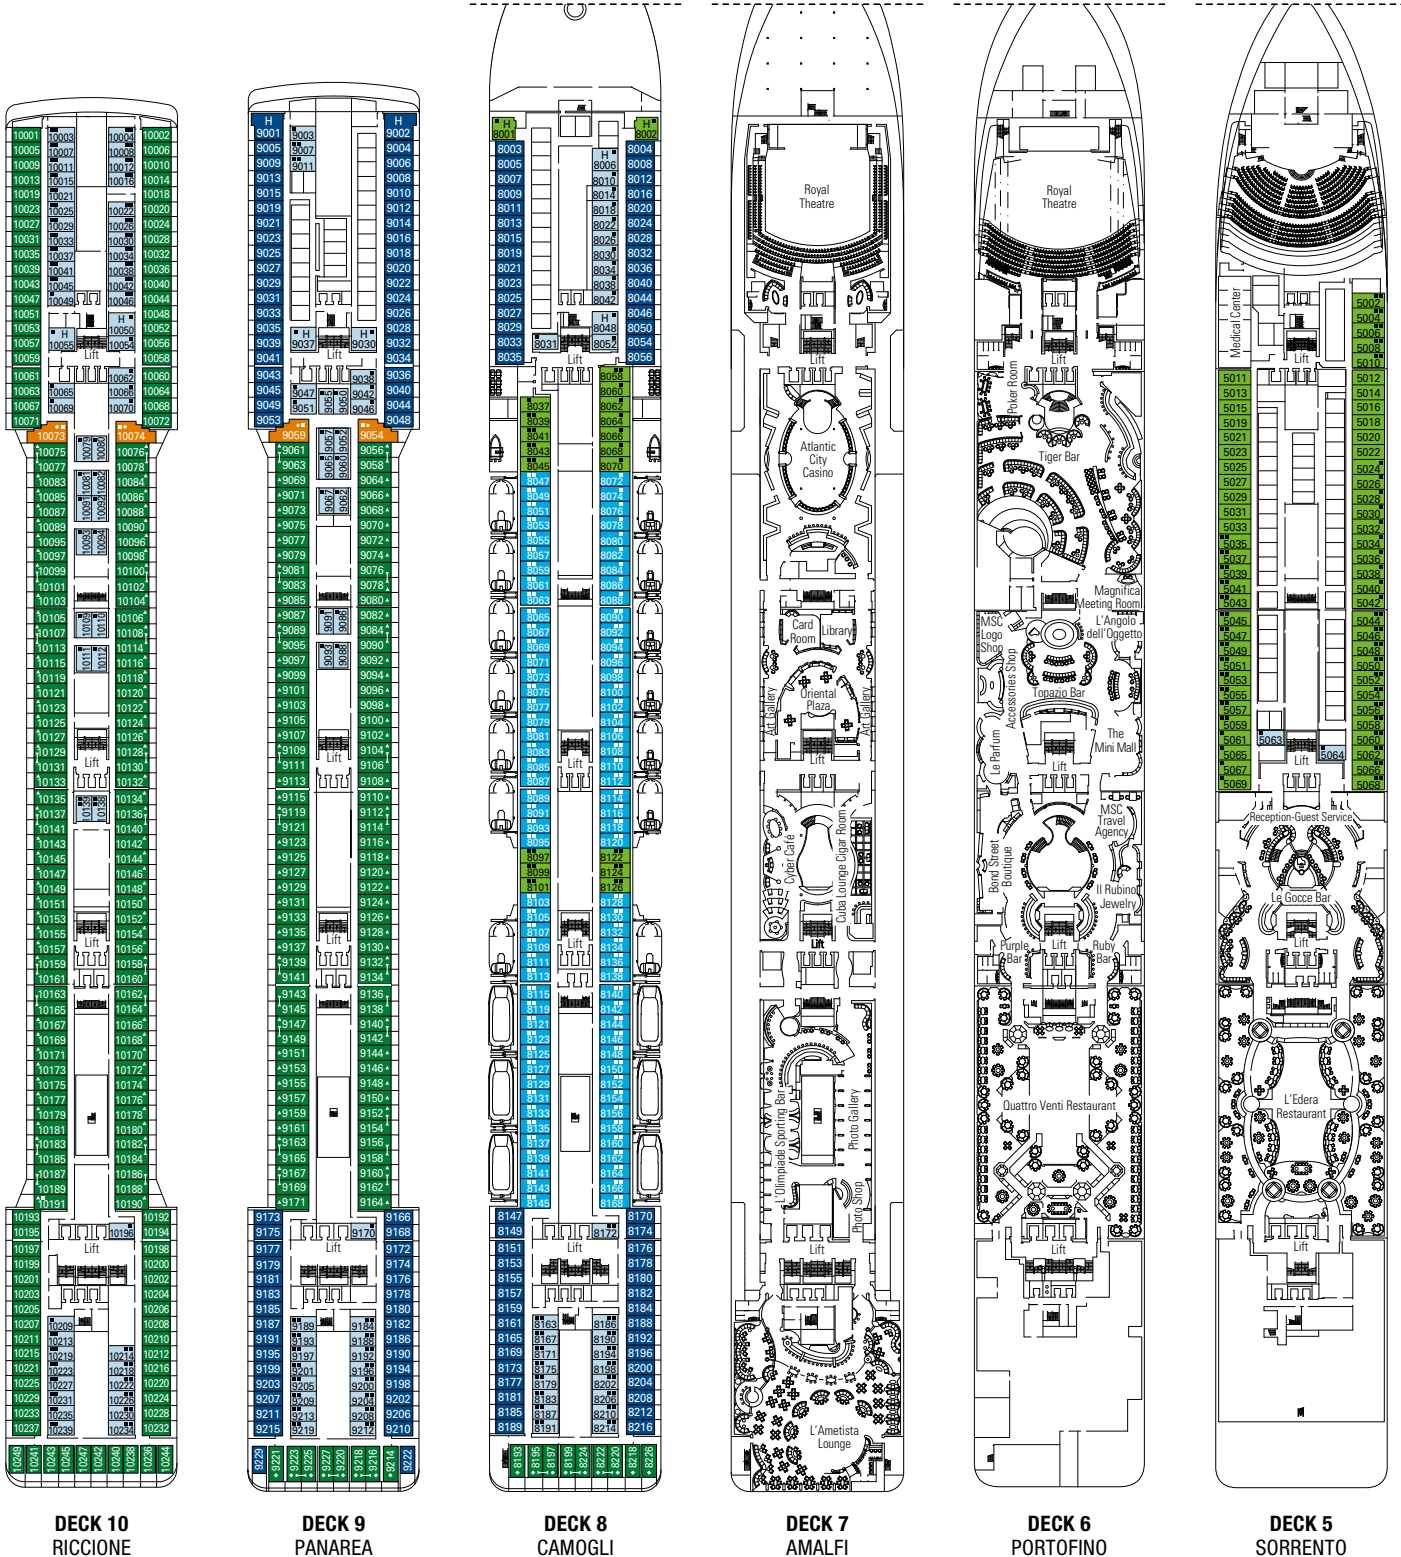

CABINS CATEGORIES

Inside › Bella	Inside › Fantastica	Inside › Wellness	Balcony › Aurea
Outside with Partial View › Bella	Ocean View › Fantastica	Ocean View › Wellness	Suite › Aurea
Balcony › Bella	Balcony › Fantastica	Balcony › Wellness	

- 3rd / 4th bed available in all categories (except Balcony Bella)
- 5th bed available in Suite Aurea

- All cabins have one double bed convertible to two single beds except in cabins for guests with disabilities or reduced mobility (H), this does not apply to cabins 15022 and 15023.

LEGEND

- Sofa bed
- ▲ Double sofa bed
- 3rd bed is a bunk bed
- 3rd and 4th beds are bunks
- ↔ Connecting cabins
- H Cabin for guests with disabilities or reduced mobility
- ★ Juliet balcony

Data and descriptions are subject to change and will be verified at the time of booking.

DECK 10
RICCIONE

DECK 9
PANAREA

DECK 8
CAMOGLI

DECK 7
AMALFI

DECK 6
PORTOFINO

DECK 5
SORRENTO