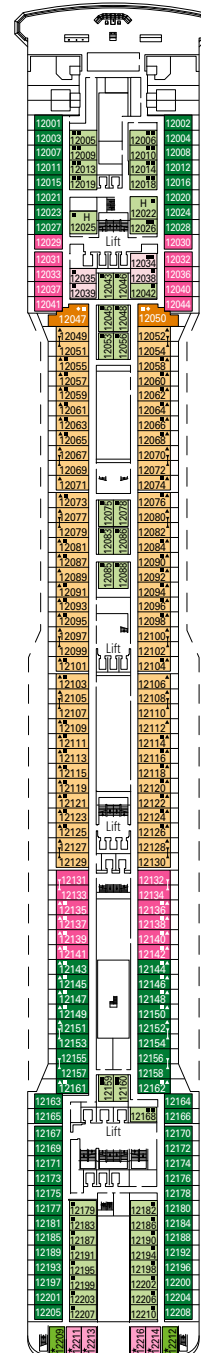

DECK 16
SPORT

DECK 15
CAPRI

DECK 14
POSITANO

DECK 13
PORTO CERVO

DECK 12
PORTOVENERE

DECK 11
ISCHIA

CABINS CATEGORIES

Inside › Bella	Inside › Fantastica	Inside › Wellness	Balcony › Aurea
Outside with Partial View › Bella	Ocean View › Fantastica	Ocean View › Wellness	Suite › Aurea
Balcony › Bella	Balcony › Fantastica	Balcony › Wellness	

- 3rd / 4th bed available in all categories (except Balcony Bella)
- 5th bed available in Suite Aurea

- All cabins have one double bed convertible to two single beds except in cabins for guests with disabilities or reduced mobility (H), this does not apply to cabins 15022 and 15023.

LEGEND

- ◆ Sofa bed
- ▲ Double sofa bed
- 3rd bed is a bunk bed
- 3rd and 4th beds are bunks
- ↔ Connecting cabins
- H Cabin for guests with disabilities or reduced mobility
- ★ Juliet balcony

Data and descriptions are subject to change and will be verified at the time of booking.

Cabin door width	88,5 cm (81,5 cm YC Deluxe Suite)	Does the WC seat have grab rails?	Yes
Bathroom door width	90 cm	Are wheelchairs available on board?	In limited numbers *
Size of cabin (floor space)	≈24 to ≈39 m ²	Are all decks/public areas accessible?	Yes
Size of bathroom	3,5 m ²	Are all lifeboats wheelchair-accessible?	No **
Is there a fold-down seat in the shower?	Yes	Do the lifts have deck indicators?	Visual, Audio & Braille
Height of seat from the floor	44 cm	Can severely visually impaired/blind guests be catered for on the cruise?	Only with full-time carer