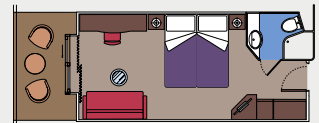

CABIN TYPES

FACILITIES FOR GUESTS WITH DISABILITIES OR REDUCED MOBILITY

Cabin door width	88,5 cm (81,5 cm YC Deluxe Suite)	Does the WC seat have grab rails?	Yes
Bathroom door width	90 cm	Are wheelchairs available on board?	In limited numbers *
Size of cabin (floor space)	≈24 to ≈39 m²	Are all decks/public areas accessible?	Yes
Size of bathroom	3,5 m²	Are all lifeboats wheelchair-accessible?	No **
Is there a fold-down seat in the shower?	Yes	Do the lifts have deck indicators?	Visual, Audio & Braille
Height of seat from the floor	44 cm	Can severely visually impaired/blind guests be catered for on the cruise?	Only with full-time carer

* Only for embarkation, disembarkation and emergencies.

** In the event of an emergency, dedicated personnel will help guests with disabilities or reduced mobility to board lifeboats.

44 Aurea Suites

Balcony suites (≈31 m²)

Double bed can be converted into two single beds.

Air conditioning, spacious wardrobe, bathroom with bathtub, interactive TV, telephone, Wi-Fi internet connection (for a fee), mini bar, safe deposit box.

This kind of accommodation is available only with the experience Aurea.

8 Aurea Family Suites

Balcony family suites (≈27 m²)

Double bed can be converted into two single beds.

Air conditioning, spacious wardrobe, bathroom with shower, interactive TV, telephone, Wi-Fi internet connection (for a fee), mini bar, safe deposit box.

This kind of accommodation is available only with the experience Aurea.

779 Balcony Cabins

752 Balcony cabins (from ≈17 to ≈23 m²) – Double bed can be converted into two single beds.

23 Wellness Balcony cabins (from 17 to 23 m²)