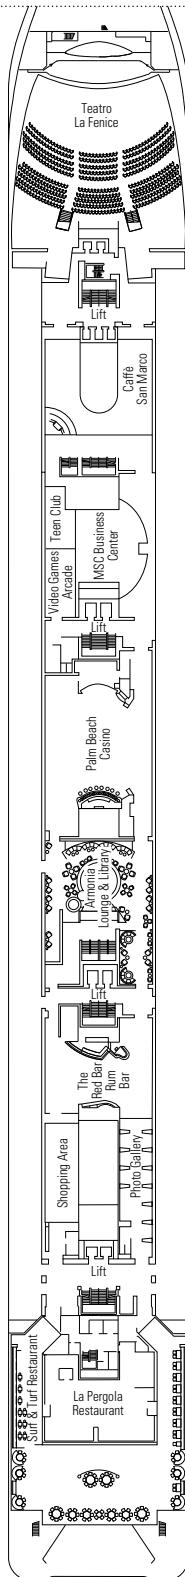

DECK PLANS & ACCOMMODATIONS

976 CABINS
2.620 GUESTS

TOP 13 EXCLUSIVE SOLARIUM

DECK 5
RUBINO

DECK 6
DIAMANTE

DECK 7
TOPAZIO

DECK 8
SMERALDO

DECK 9
AMETISTA

- Sun Deck 13
- Zaffiro Deck 12
- Acquamarina Deck 11
- Tormalina Deck 10
- Ametista Deck 9
- Smeraldo Deck 8
- Topazio Deck 7
- Diamante Deck 6
- Rubino Deck 5

976 CABINS

Suites	130
Balcony	94
Ocean View	337
Outside with Partial View	64
Interior*	351

* Including cabins for guests with disabilities or reduced mobility.

CABIN CATEGORIES

- BELLA › Interior
- BELLA › Outside with Partial View

- FANTASTICA › Interior
- FANTASTICA › Ocean View
- FANTASTICA › Balcony
- FANTASTICA › Suite

LEGEND

- ▲ Sofa bed
- 3rd bed is a pullman bed
- 3rd and 4th beds are pullman beds
- ↔ Connecting cabins
- H Cabin for guests with disabilities or reduced mobility
- Cabins with partial view

Ship configuration, data and descriptions may be subject to change depending on the season and on the destination and must be verified at the time of booking. Deck plans are valid for cruises sailing from April 6, 2020.