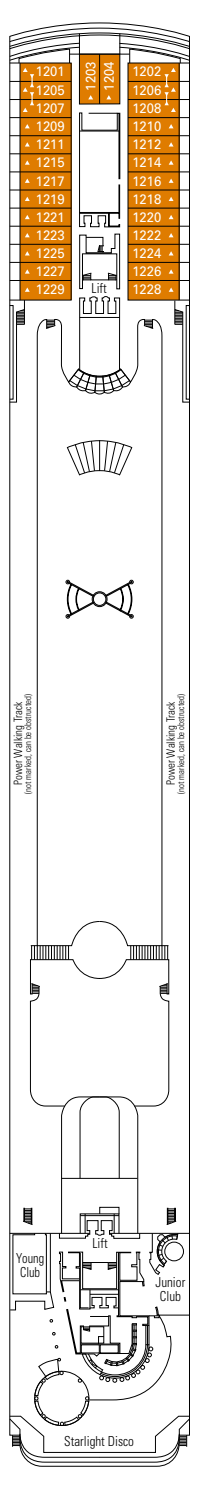

DECK PLANS & ACCOMMODATIONS

976 CABINS
2.620 GUESTS

TOP 13 EXCLUSIVE SOLARIUM

DECK 5
RUBINO

DECK 6
DIAMANTE

DECK 7
TOPAZIO

DECK 8
SMERALDO

DECK 9
AMETISTA

* Including cabins for guests with disabilities or reduced mobility.

CABIN CATEGORIES

- BELLA › Interior
- BELLA › Outside with Partial View

- FANTASTICA › Interior
- FANTASTICA › Ocean View
- FANTASTICA › Balcony
- FANTASTICA › Suite

- AUREA › Ocean View
- AUREA › Balcony
- AUREA › Suite

- All cabins have one double bed convertible to two single beds, except in cabins for guests with disabilities or reduced mobility (H).
- 3rd bed available in all categories except for Outside with Partial View Bella.
- 4th bed available in Interior cabins and Ocean View cabins.

LEGEND

- ▲ Sofa bed
- 3rd bed is a pullman bed
- 3rd and 4th beds are pullman beds
- ↔ Connecting cabins
- H Cabin for guests with disabilities or reduced mobility
- Cabins with partial view

Ship configuration, data and descriptions may be subject to change depending on the season and on the destination and must be verified at the time of booking. Deck plans are valid for cruises sailing from April 6, 2020.