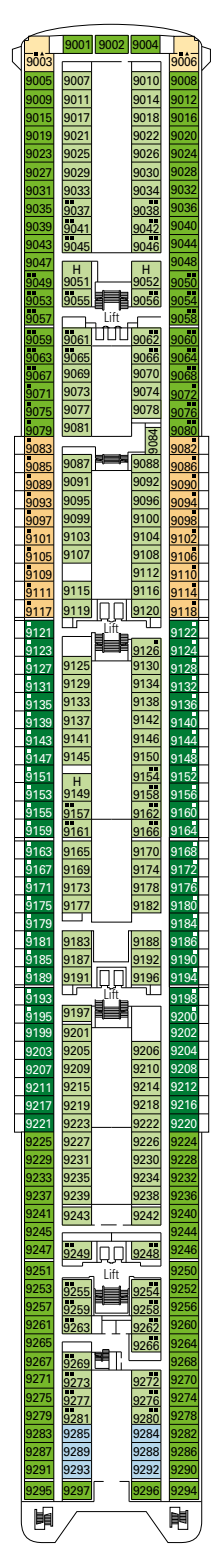

DECK PLANS & ACCOMMODATIONS

976 CABINS
2.620 GUESTS

TOP 13 EXCLUSIVE SOLARIUM

DECK 5
RUBINO

DECK 6
DIAMANTE

DECK 7
TOPAZIO

DECK 8
SMERALDO

DECK 9
AMETISTA

- Sun Deck 13
- Zaffiro Deck 12
- Acquamarina Deck 11
- Tormalina Deck 10
- Ametista Deck 9
- Smeraldo Deck 8
- Topazio Deck 7
- Diamante Deck 6
- Rubino Deck 5

976 CABINS

Suites	130
Balcony	94
Ocean View	337
Outside with Partial View	64
Interior*	351

- AUREA › Ocean View
- AUREA › Balcony
- AUREA › Suite

- All cabins have one double bed convertible to two single beds, except in cabins for guests with disabilities or reduced mobility (H).
- 3rd bed available in all categories except for Outside with Partial View Bella.
- 4th bed available in Interior cabins and Ocean View cabins.

LEGEND

- ▲ Sofa bed
- 3rd bed is a pullman bed
- 3rd and 4th beds are pullman beds
- ↔ Connecting cabins
- H Cabin for guests with disabilities or reduced mobility
- Cabins with partial view

Ship configuration, data and descriptions may be subject to change depending on the season and on the destination and must be verified at the time of booking. Deck plans are valid for cruises sailing from April 6, 2020.