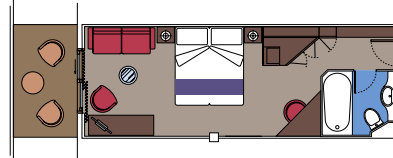

LEGEND

- ▲ Sofa bed
- 3rd bed is a pullman bed
- 3rd and 4th beds are pullman beds
- ↔ Connecting cabins
- H Cabin for guests with disabilities or reduced mobility
- Cabins with partial view

Ship configuration, data and descriptions may be subject to change depending on the season and on the destination and must be verified at the time of booking. Deck plans are valid for cruises sailing from April 6, 2020.

CABIN TYPES

SUITE

130 Suites

Suites (≈ 22 m²) with balcony (≈ 5 m²).
Double bed can be converted into two single beds.

This kind of accommodation is available with Fantastica and Aurea Experiences.

94 Balcony

Cabins (≈ 13 m²) with balcony (≈ 3,5 m²).
Double bed can be converted into two single beds.

This kind of accommodation is available with Fantastica and Aurea Experiences.

337 Ocean View

335 Cabins with porthole (from ≈ 13 to ≈ 22 m²).
Double bed can be converted into two single beds.
This kind of accommodation is only available with Fantastica Experience.

2 Cabins (9003 and 9006) consisting in a bedroom area and a living area with up to 4 beds (≈ 22 m²).
This kind of accommodation is only available with Aurea Experience.

64 Outside with Partial View

Cabins with porthole (13 m²).
Double bed can be converted into two single beds.