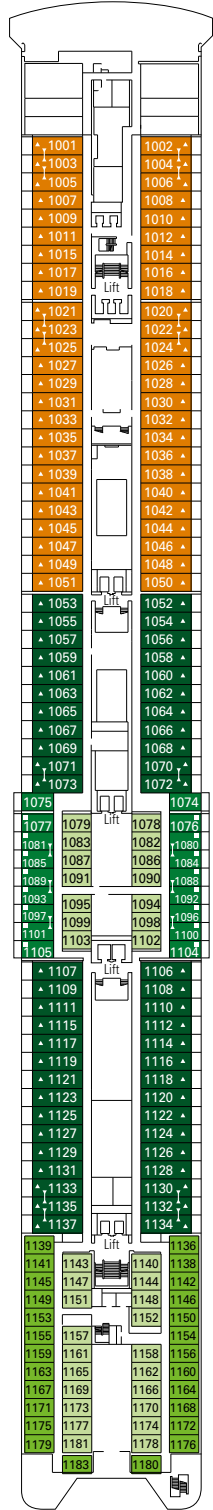

DECK PLANS & ACCOMMODATIONS

976 CABINS
2.620 GUESTS

TOP 13 EXCLUSIVE SOLARIUM

DECK 5
RUBINO

DECK 6
DIAMANTE

DECK 7
TOPAZIO

DECK 8
SMERALDO

DECK 9
AMETISTA

* Including cabins for guests with disabilities or reduced mobility.

CABIN CATEGORIES

- BELLA › Interior
- BELLA › Outside with Partial View

- FANTASTICA › Interior
- FANTASTICA › Ocean View
- FANTASTICA › Balcony
- FANTASTICA › Suite

- AUREA › Ocean View
- AUREA › Balcony
- AUREA › Suite

- All cabins have one double bed convertible to two single beds, except in cabins for guests with disabilities or reduced mobility (H).
- 3rd bed available in all categories except for Outside with Partial View Bella.
- 4th bed available in Interior cabins and Ocean View cabins.

LEGEND

- ▲ Sofa bed
- 3rd bed is a pullman bed
- 3rd and 4th beds are pullman beds
- ↔ Connecting cabins
- H Cabin for guests with disabilities or reduced mobility
- Cabins with partial view

Ship configuration, data and descriptions may be subject to change depending on the season and on the destination and must be verified at the time of booking. Deck plans are valid for cruises sailing from April 6, 2020.