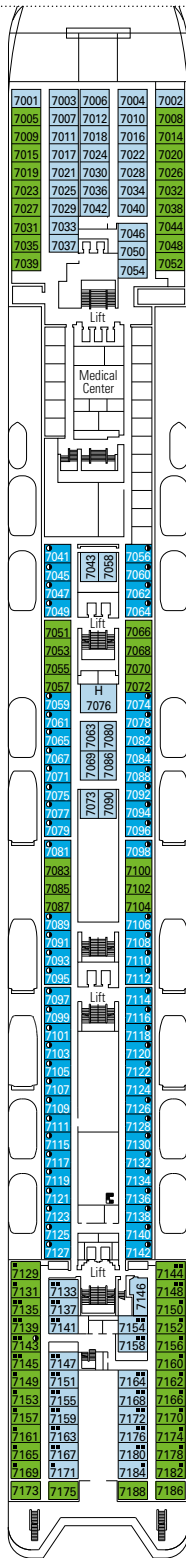

DECK PLANS & ACCOMMODATIONS

976 CABINS
2.620 GUESTS

TOP 13 EXCLUSIVE SOLARIUM

DECK 5
RUBINO

DECK 6
DIAMANTE

DECK 7
TOPAZIO

DECK 8
SMERALDO

DECK 9
AMETISTA

- Sun Deck 13
- Zaffiro Deck 12
- Acquamarina Deck 11
- Tormalina Deck 10
- Ametista Deck 9
- Smeraldo Deck 8
- Topazio Deck 7
- Diamante Deck 6
- Rubino Deck 5

976 CABINS

Suites	130
Balcony	94
Ocean View	337
Outside with Partial View	64
Interior*	351

* Including cabins for guests with disabilities or reduced mobility.

CABIN CATEGORIES

- BELLA › Interior
- BELLA › Outside with Partial View

- FANTASTICA › Interior
- FANTASTICA › Ocean View
- FANTASTICA › Balcony
- FANTASTICA › Suite

LEGEND

- ▲ Sofa bed
- 3rd bed is a pullman bed
- 3rd and 4th beds are pullman beds
- ↔ Connecting cabins
- H Cabin for guests with disabilities or reduced mobility
- Cabins with partial view

Ship configuration, data and descriptions may be subject to change depending on the season and on the destination and must be verified at the time of booking. Deck plans are valid for cruises sailing from April 6, 2020.