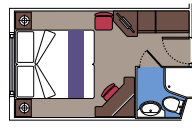

- AUREA › Ocean View
- AUREA › Balcony
- AUREA › Suite

- All cabins have one double bed convertible to two single beds, except in cabins for guests with disabilities or reduced mobility (H).
- 3rd bed available in all categories except for Outside with Partial View Bella.
- 4th bed available in Interior cabins and Ocean View cabins.

CABIN TYPES

SUITE

130 Suites

Suites (≈ 22 m²) with balcony (≈ 5 m²).
Double bed can be converted into two single beds.

This kind of accommodation is available with Fantastica and Aurea Experiences.

94 Balcony

Cabins (≈ 13 m²) with balcony (≈ 3,5 m²).
Double bed can be converted into two single beds.

This kind of accommodation is available with Fantastica and Aurea Experiences.

337 Ocean View

335 Cabins with porthole (from ≈ 13 to ≈ 22 m²).
Double bed can be converted into two single beds.
This kind of accommodation is only available with Fantastica Experience.

2 Cabins (9003 and 9006) consisting in a bedroom area and a living area with up to 4 beds (≈ 22 m²).
This kind of accommodation is only available with Aurea Experience.

64 Outside with Partial View

Cabins with porthole (13 m²).
Double bed can be converted into two single beds.