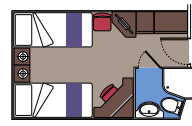

- AUREA › Ocean View
- AUREA › Balcony
- AUREA › Suite

- All cabins have one double bed convertible to two single beds, except in cabins for guests with disabilities or reduced mobility (H).
- 3rd bed available in all categories except for Outside with Partial View Bella.
- 4th bed available in Interior cabins and Ocean View cabins.

Cabins (≈ 13 m²) with balcony (≈ 3,5 m²).
Double bed can be converted into two single beds.

This kind of accommodation is available with Fantastica and Aurea Experiences.

337 Ocean View

335 Cabins with porthole (from ≈ 13 to ≈ 22 m²).
Double bed can be converted into two single beds.
This kind of accommodation is only available with Fantastica Experience.

2 Cabins (9003 and 9006) consisting in a bedroom area and a living area with up to 4 beds (≈ 22 m²).
This kind of accommodation is only available with Aurea Experience.

64 Outside with Partial View

Cabins with porthole (13 m²).
Double bed can be converted into two single beds.

This kind of accommodation is only available with Bella Experience.

351 Interior

346 Interior cabins (13 m²)
Double bed can be converted into two single beds.

5 Interior cabins for guests with disabilities or reduced mobility (from ≈ 20 to 21 m²).
Two single beds.