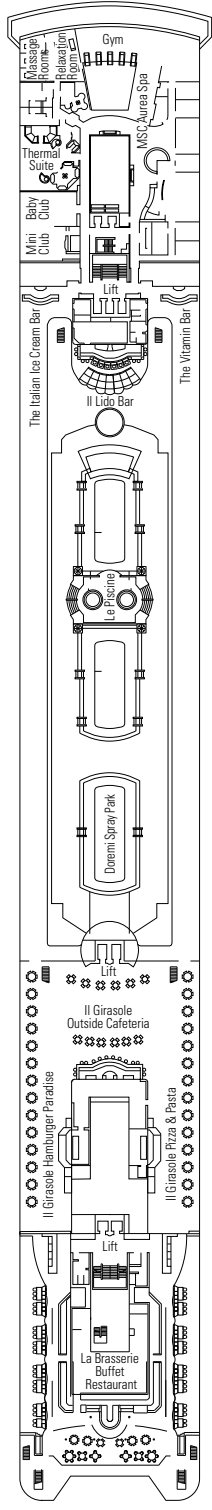

- Sun Deck 13
- Zaffiro Deck 12
- Acquamarina Deck 11
- Tormalina Deck 10
- Ametista Deck 9
- Smeraldo Deck 8
- Topazio Deck 7
- Diamante Deck 6
- Rubino Deck 5

976 CABINS

Suites	130
Balcony	94
Ocean View	337
Outside with Partial View	64
Interior*	351

* Including cabins for guests with disabilities or reduced mobility.

CABIN CATEGORIES

- BELLA › Interior
- BELLA › Outside with Partial View

- FANTASTICA › Interior
- FANTASTICA › Ocean View
- FANTASTICA › Balcony
- FANTASTICA › Suite

- AUREA › Ocean View
- AUREA › Balcony
- AUREA › Suite

- All cabins have one double bed convertible to two single beds, except in cabins for guests with disabilities or reduced mobility (H).
- 3rd bed available in all categories except for Outside with Partial View Bella.
- 4th bed available in Interior cabins and Ocean View cabins.

LEGEND

- ▲ Sofa bed
- 3rd bed is a pullman bed
- 3rd and 4th beds are pullman beds
- ↔ Connecting cabins
- H Cabin for guests with disabilities or reduced mobility
- Cabins with partial view

Ship configuration, data and descriptions may be subject to change depending on the season and on the destination and must be verified at the time of booking. Deck plans are valid for cruises sailing from April 6, 2020.