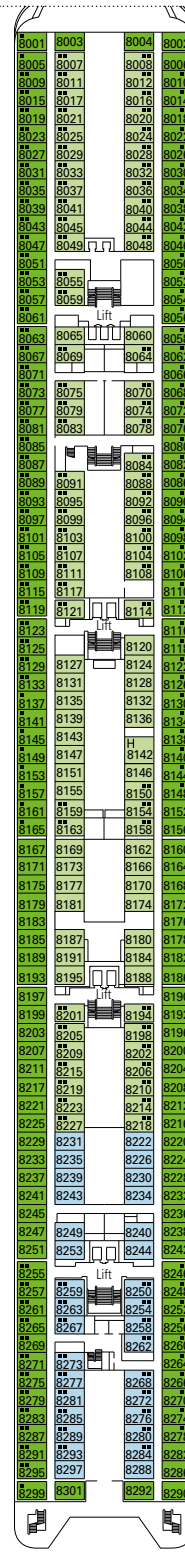

DECK PLANS & ACCOMMODATIONS

976 CABINS
2.620 GUESTS

TOP 13 EXCLUSIVE SOLARIUM

DECK 5
RUBINO

DECK 6
DIAMANTE

DECK 7
TOPAZIO

DECK 8
SMERALDO

DECK 9
AMETISTA

- Sun Deck 13
- Zaffiro Deck 12
- Acquamarina Deck 11
- Tormalina Deck 10
- Ametista Deck 9
- Smeraldo Deck 8
- Topazio Deck 7
- Diamante Deck 6
- Rubino Deck 5

976 CABINS

Suites	130
Balcony	94
Ocean View	337
Outside with Partial View	64
Interior*	351

* Including cabins for guests with disabilities or reduced mobility.

CABIN CATEGORIES

- BELLA › Interior
- BELLA › Outside with Partial View

- FANTASTICA › Interior
- FANTASTICA › Ocean View
- FANTASTICA › Balcony
- FANTASTICA › Suite

LEGEND

- ▲ Sofa bed
- 3rd bed is a pullman bed
- 3rd and 4th beds are pullman beds
- ↔ Connecting cabins
- H Cabin for guests with disabilities or reduced mobility
- Cabins with partial view

Ship configuration, data and descriptions may be subject to change depending on the season and on the destination and must be verified at the time of booking. Deck plans are valid for cruises sailing from April 6, 2020.