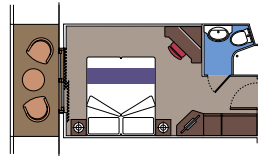

LEGEND

- ▲ Sofa bed
- 3rd bed is a pullman bed
- 3rd and 4th beds are pullman beds
- ↔ Connecting cabins
- H Cabin for guests with disabilities or reduced mobility
- Cabins with partial view

Ship configuration, data and descriptions may be subject to change depending on the season and on the destination and must be verified at the time of booking. Deck plans are valid for cruises sailing from April 6, 2020.

CABIN TYPES

SUITE

130 Suites

Suites (≈ 22 m²) with balcony (≈ 5 m²).
Double bed can be converted into two single beds.

This kind of accommodation is available with Fantastica and Aurea Experiences.

94 Balcony

Cabins (≈ 13 m²) with balcony (≈ 3,5 m²).
Double bed can be converted into two single beds.

This kind of accommodation is available with Fantastica and Aurea Experiences.

337 Ocean View

335 Cabins with porthole (from ≈ 13 to ≈ 22 m²).
Double bed can be converted into two single beds.
This kind of accommodation is only available with Fantastica Experience.

2 Cabins (9003 and 9006) consisting in a bedroom area and a living area with up to 4 beds (≈ 22 m²).
This kind of accommodation is only available with Aurea Experience.

64 Outside with Partial View

Cabins with porthole (13 m²).
Double bed can be converted into two single beds.