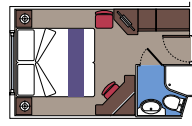

- AUREA › Ocean View
- AUREA › Balcony
- AUREA › Suite

- All cabins have one double bed convertible to two single beds, except in cabins for guests with disabilities or reduced mobility (H).
- 3rd bed available in all categories except for Outside with Partial View Bella.
- 4th bed available in Interior cabins and Ocean View cabins.

CABIN TYPES

SUITE

130 Suites

Suites (≈ 22 m²) with balcony (≈ 5 m²).
Double bed can be converted into two single beds.

This kind of accommodation is available with Fantastica and Aurea Experiences.

94 Balcony

Cabins (≈ 13 m²) with balcony (≈ 3,5 m²).
Double bed can be converted into two single beds.

This kind of accommodation is available with Fantastica and Aurea Experiences.

337 Ocean View

335 Cabins with porthole (from ≈ 13 to ≈ 22 m²).
Double bed can be converted into two single beds.
This kind of accommodation is only available with Fantastica Experience.

2 Cabins (9003 and 9006) consisting in a bedroom area and a living area with up to 4 beds (≈ 22 m²).
This kind of accommodation is only available with Aurea Experience.

64 Outside with Partial View

Cabins with porthole (13 m²).
Double bed can be converted into two single beds.