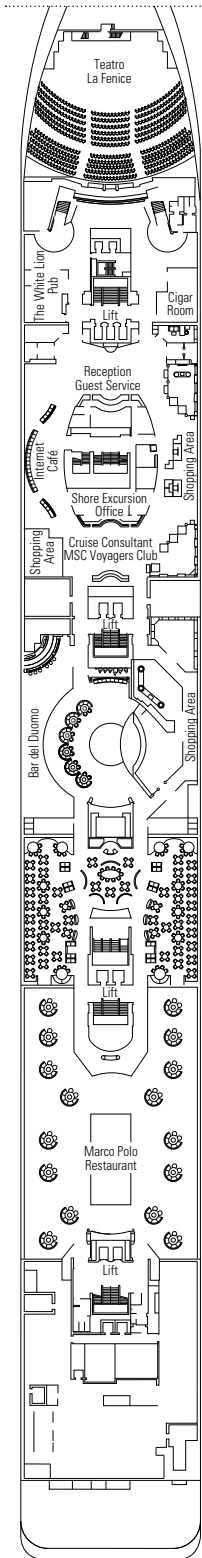

DECK PLANS & ACCOMMODATIONS

976 CABINS
2.620 GUESTS

TOP 13 EXCLUSIVE SOLARIUM

DECK 5
RUBINO

DECK 6
DIAMANTE

DECK 7
TOPAZIO

DECK 8
SMERALDO

DECK 9
AMETISTA

- Sun Deck 13
- Zaffiro Deck 12
- Acquamarina Deck 11
- Tormalina Deck 10
- Ametista Deck 9
- Smeraldo Deck 8
- Topazio Deck 7
- Diamante Deck 6
- Rubino Deck 5

976 CABINS

Suites	130
Balcony	94
Ocean View	337
Outside with Partial View	64
Interior*	351

* Including cabins for guests with disabilities or reduced mobility.

CABIN CATEGORIES

- BELLA › Interior
- BELLA › Outside with Partial View

- FANTASTICA › Interior
- FANTASTICA › Ocean View
- FANTASTICA › Balcony
- FANTASTICA › Suite

LEGEND

- ▲ Sofa bed
- 3rd bed is a pullman bed
- 3rd and 4th beds are pullman beds
- ↔ Connecting cabins
- H Cabin for guests with disabilities or reduced mobility
- Cabins with partial view

Ship configuration, data and descriptions may be subject to change depending on the season and on the destination and must be verified at the time of booking. Deck plans are valid for cruises sailing from April 6, 2020.