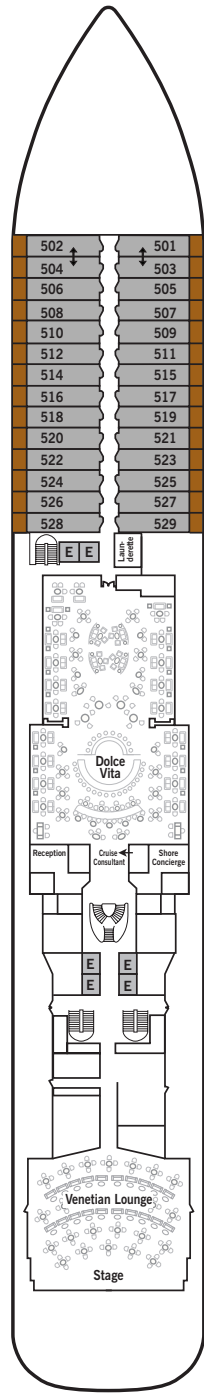

SILVER MOON – Deck Plans

DECK 4

- Atlantide
- Kaiseki
- .S.A.L.T. Kitchen
- .S.A.L.T. Bar
- .S.A.L.T. Lab

DECK 5

- Reception/ Guest Relations
- Shore Concierge
- Dolce Vita
- Venetian Lounge
- Cruise Consultant

DECK 6

- Beauty Spa
- Fitness Centre

DECK 7

- La Terrazza
- Silver Note
- Casino

DECK 8

- Arts Café
- Boutique
- La Dame

DECK 9

- Panorama Lounge
- Connoisseur's Corner

DECK 10

- Pool Deck
- Pool Bar
- The Grill
- Whirlpool Area

DECK 11

- Observation Library
- Spaccanapoli
- Jogging Track

SUITE CATEGORIES

- Owner's Suite
- Grand Suite
- Royal Suite
- Silver Suite
- Deluxe Veranda Suite
- Superior Veranda Suite
- Classic Veranda Suite
- Panorama Suite
- Vista Suite

SPECIFICATIONS

- Crew 411
- Officers European
- Guests 596
- Tonnage 40,700
- Length 698 Feet / 212.8 Metres
- Width 86 Feet / 27 Metres
- Speed 19.8 Knots
- Passenger Decks 8
- 3rd Guest Capacity ▲
- Connecting Suites ↑↓
- Wheelchair Accessible Suites ♿
- 407, 409, 417, 931
- Built 2020
- Registry Bahamas