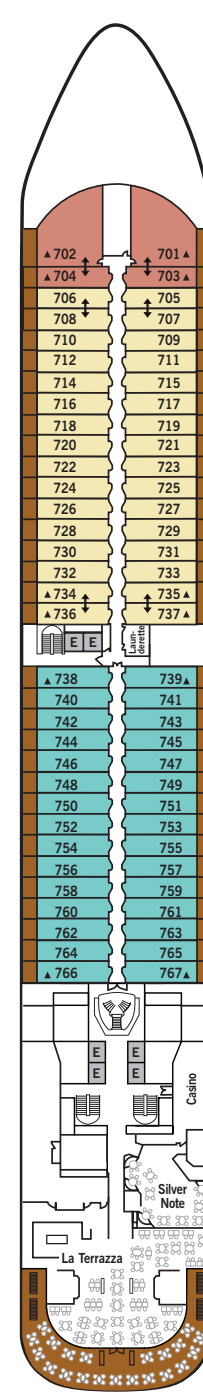

SILVER MOON – Deck Plans

DECK 4

- Atlantide
- Kaiseki
- .S.A.L.T. Kitchen
- .S.A.L.T. Bar
- .S.A.L.T. Lab

DECK 5

- Reception/ Guest Relations
- Shore Concierge
- Dolce Vita
- Venetian Lounge
- Cruise Consultant

DECK 6

- Beauty Spa
- Fitness Centre

DECK 7

- La Terrazza
- Silver Note
- Casino

DECK 8

- Arts Café
- Boutique
- La Dame

DECK 9

- Panorama Lounge
- Connoisseur's Corner

DECK 10

- Pool Deck
- Pool Bar
- The Grill
- Whirlpool Area

DECK 11

- Observation Library
- Spaccanapoli
- Jogging Track

SUITE CATEGORIES

- Owner's Suite
- Grand Suite
- Royal Suite
- Silver Suite
- Deluxe Veranda Suite
- Superior Veranda Suite
- Classic Veranda Suite
- Panorama Suite
- Vista Suite

SPECIFICATIONS

- Crew 411
- Officers European
- Guests 596
- Tonnage 40,700
- Length 698 Feet / 212.8 Metres
- Width 86 Feet / 27 Metres
- Speed 19.8 Knots
- Passenger Decks 8
- 3rd Guest Capacity ▲
- Connecting Suites ↑↓
- Wheelchair Accessible Suites ♿
- 407, 409, 417, 931
- Built 2020
- Registry Bahamas