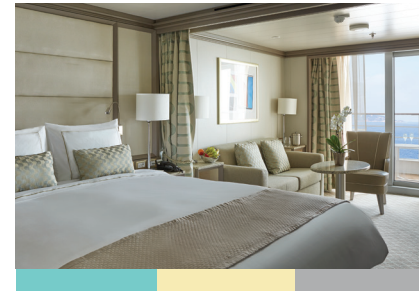

SILVER MOON – Suite Diagrams

All suites feature:

- Butler service
- Refrigerator and bar setup stocked with your preferences
- Plush Etro® bathrobes
- BVLGARI® bath amenities, plus a choice of other European brands
- Complimentary Wifi for all suites
- Personalised stationery
- Umbrella
- Hair dryer
- Wall mounted USB-C mobile device chargers
- Direct-dial telephone(s)
- iHome Radio / Alarm charging station (with USB cable or Qi wireless charging), NFC Bluetooth connectivity

TWO BEDROOM: 1281-1389 SQ FT / 119-129 M²
INCLUDING VERANDA (129 SQ FT / 12 M²)

- Large teak veranda with patio furniture and floor-to-ceiling glass doors; bedroom two has additional large picture window
- Living room with sitting area; bedroom two has additional sitting area
- Separate dining area
- Twin beds or king-sized bed; bedroom two has additional twin beds or queen-sized bed
- Marble bathroom with double vanity, separate shower and full-sized bath, plus a powder room; bedroom two has additional marble bathroom with shower
- Custom-made luxury bed mattresses
- A choice of pillows
- Walk-in wardrobe(s) with personal safe
- Vanity table(s)
- Writing desk(s)
- One 55" / 140 cm and one 42" / 106 cm flat-screen HD TV in main suite, plus one 46" / 117 cm flat-screen HD TVs in bedroom two
- Interactive Media Library
- Bose® Sound Touch 30 with Bluetooth connectivity
- Illy® espresso machine
- Unlimited Premium Wifi