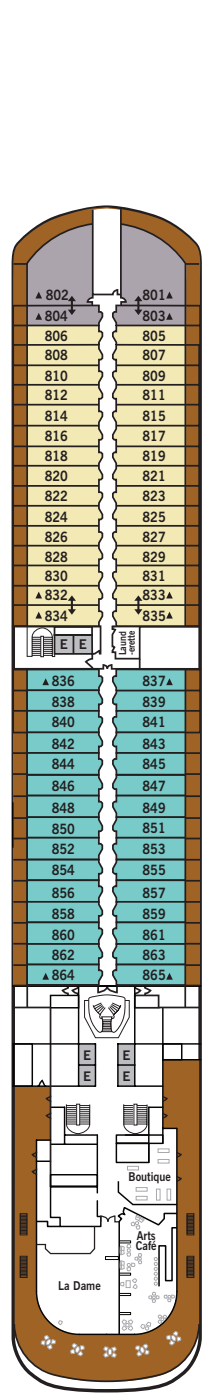

SILVER MOON – Deck Plans

DECK 4

- Atlantide
- Kaiseki
- .S.A.L.T. Kitchen
- .S.A.L.T. Bar
- .S.A.L.T. Lab

DECK 5

- Reception/ Guest Relations
- Shore Concierge
- Dolce Vita
- Venetian Lounge
- Cruise Consultant

DECK 6

- Beauty Spa
- Fitness Centre

DECK 7

- La Terrazza
- Silver Note
- Casino

DECK 8

- Arts Café
- Boutique
- La Dame

DECK 9

- Panorama Lounge
- Connoisseur's Corner

SPECIFICATIONS

- Crew 411
- Officers European
- Guests 596
- Tonnage 40,700
- Length 698 Feet / 212.8 Metres
- Width 86 Feet / 27 Metres
- Speed 19.8 Knots
- Passenger Decks 8
- 3rd Guest Capacity ▲
- Connecting Suites ↑↓
- Wheelchair Accessible Suites ♿
- 407, 409, 417, 931
- Built 2020
- Registry Bahamas