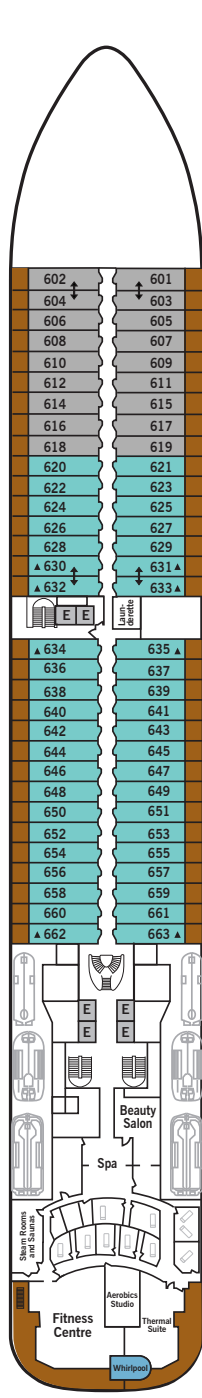

SILVER MOON – Deck Plans

DECK 4

- Atlantide
- Kaiseki
- .S.A.L.T. Kitchen
- .S.A.L.T. Bar
- .S.A.L.T. Lab

DECK 5

- Reception/ Guest Relations
- Shore Concierge
- Dolce Vita
- Venetian Lounge
- Cruise Consultant

DECK 6

- Beauty Spa
- Fitness Centre

DECK 7

- La Terrazza
- Silver Note
- Casino

DECK 8

- Arts Café
- Boutique
- La Dame

DECK 9

- Panorama Lounge
- Connoisseur's Corner

DECK 10

- Pool Deck
- Pool Bar
- The Grill
- Whirlpool Area

DECK 11

- Observation Library
- Spaccanapoli
- Jogging Track

SUITE CATEGORIES

- Owner's Suite
- Grand Suite
- Royal Suite
- Silver Suite
- Deluxe Veranda Suite
- Superior Veranda Suite
- Classic Veranda Suite
- Panorama Suite
- Vista Suite

SPECIFICATIONS

- Crew 411
- Officers European
- Guests 596
- Tonnage 40,700
- Length 698 Feet / 212.8 Metres
- Width 86 Feet / 27 Metres
- Speed 19.8 Knots
- Passenger Decks 8
- 3rd Guest Capacity ▲
- Connecting Suites ↑↓
- Wheelchair Accessible Suites ♿
- 407, 409, 417, 931
- Built 2020
- Registry Bahamas