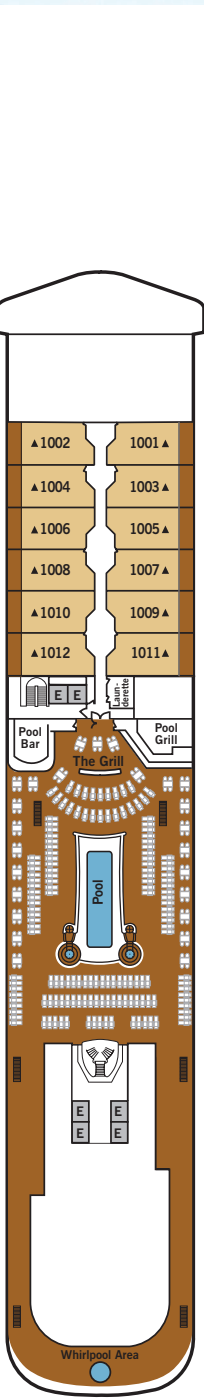

SILVER MOON – Deck Plans

DECK 4

- Atlantide
- Kaiseki
- .S.A.L.T. Kitchen
- .S.A.L.T. Bar
- .S.A.L.T. Lab

DECK 5

- Reception/ Guest Relations
- Shore Concierge
- Dolce Vita
- Venetian Lounge
- Cruise Consultant

DECK 6

- Beauty Spa
- Fitness Centre

DECK 7

- La Terrazza
- Silver Note
- Casino

DECK 8

- Arts Café
- Boutique
- La Dame

DECK 9

- Panorama Lounge
- Connoisseur's Corner

SPECIFICATIONS

- Crew 411
- Officers European
- Guests 596
- Tonnage 40,700
- Length 698 Feet / 212.8 Metres
- Width 86 Feet / 27 Metres
- Speed 19.8 Knots
- Passenger Decks 8
- 3rd Guest Capacity ▲
- Connecting Suites ↑↓
- Wheelchair Accessible Suites ♿
- 407, 409, 417, 931
- Built 2020
- Registry Bahamas