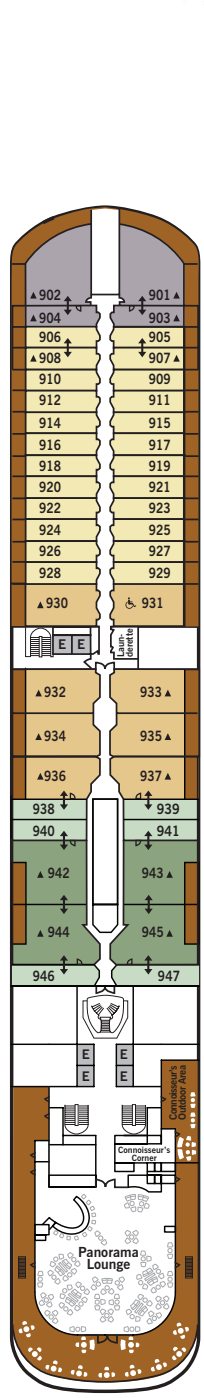

SILVER MOON – Deck Plans

DECK 4

- Atlantide
- Kaiseki
- .S.A.L.T. Kitchen
- .S.A.L.T. Bar
- .S.A.L.T. Lab

DECK 5

- Reception/ Guest Relations
- Shore Concierge
- Dolce Vita
- Venetian Lounge
- Cruise Consultant

DECK 6

- Beauty Spa
- Fitness Centre

DECK 7

- La Terrazza
- Silver Note
- Casino

DECK 8

- Arts Café
- Boutique
- La Dame

DECK 9

- Panorama Lounge
- Connoisseur's Corner

DECK 10

- Pool Deck
- Pool Bar
- The Grill
- Whirlpool Area

DECK 11

- Observation Library
- Spaccanapoli
- Jogging Track

SUITE CATEGORIES

- Owner's Suite
- Grand Suite
- Royal Suite
- Silver Suite
- Deluxe Veranda Suite
- Superior Veranda Suite
- Classic Veranda Suite
- Panorama Suite
- Vista Suite

SPECIFICATIONS

- Crew 411
- Officers European
- Guests 596
- Tonnage 40,700
- Length 698 Feet / 212.8 Metres
- Width 86 Feet / 27 Metres
- Speed 19.8 Knots
- Passenger Decks 8
- 3rd Guest Capacity ▲
- Connecting Suites ↑↓
- Wheelchair Accessible Suites ♿
- 407, 409, 417, 931
- Built 2020
- Registry Bahamas