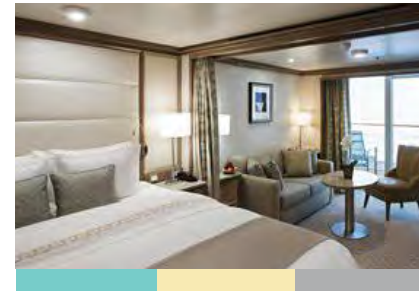

SILVER DAWN – Suite Diagrams

All suites feature:

- Butler service
- Refrigerator and bar setup stocked with your preferences
- Plush bathrobes
- Pillow menu
- Luxury bath amenities
- Complimentary Wifi for all suites
- Personalised stationery
- Umbrella
- Hair dryer
- Wall mounted USB-C mobile device chargers
- Direct-dial telephone(s)
- Champagne on arrival

- Large veranda with patio furniture and floor-to-ceiling glass doors; bedroom two has additional veranda
- Living room with convertible sofa to accommodate an additional guest
- Sitting area; bedroom two has additional sitting area
- Separate dining area
- Twin beds or king-sized bed; bedroom two has additional twin beds or queen-sized bed
- Marble bathroom with double vanity, separate shower and full-sized bath, plus a powder room; bedroom two has additional marble bathroom with full-sized bath
- Custom-made luxury bed mattresses
- Walk-in wardrobe(s) with personal safe
- Vanity table(s)
- Writing desk(s)
- One 55" / 140 cm and one 40" / 102 cm flat-screen HD TVs in main suite, plus one 40" / 102 cm flat-screen HD TV in bedroom two
- Interactive Media Library
- Bose® Sound system with bluetooth connectivity
- Illy® espresso machine
- Unlimited Premium Wifi