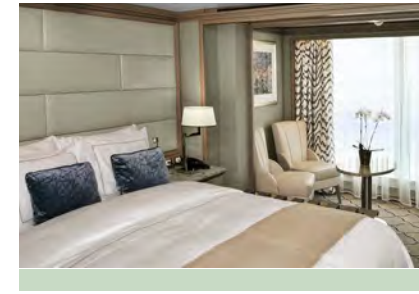

SILVER DAWN – Suite Diagrams

All suites feature:

- Butler service
- Refrigerator and bar setup stocked with your preferences
- Plush bathrobes
- Pillow menu
- Luxury bath amenities
- Complimentary Wifi for all suites
- Personalised stationery
- Umbrella
- Hair dryer
- Wall mounted USB-C mobile device chargers
- Direct-dial telephone(s)
- Champagne on arrival

- Large veranda with patio furniture and floor-to-ceiling glass doors; bedroom two has additional veranda
- Living room with convertible sofa to accommodate an additional guest
- Sitting area; bedroom two has additional sitting area
- Separate dining area
- Twin beds or king-sized bed; bedroom two has additional twin beds or queen-sized bed
- Marble bathroom with double vanity, separate shower and full-sized bath, plus a powder room; bedroom two has additional marble bathroom with full-sized bath
- Custom-made luxury bed mattresses
- Walk-in wardrobe(s) with personal safe
- Vanity table(s)
- Writing desk(s)
- One 55" / 140 cm and one 40" / 102 cm flat-screen HD TVs in main suite, plus one 40" / 102 cm flat-screen HD TV in bedroom two
- Interactive Media Library
- Bose® Sound system with bluetooth connectivity
- Illy® espresso machine
- Unlimited Premium Wifi