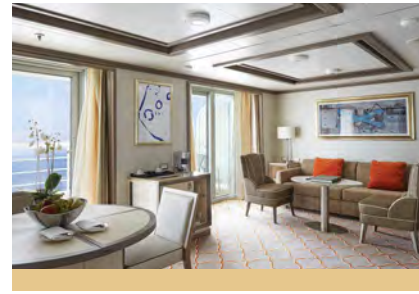

SILVER DAWN – Suite Diagrams

All suites feature:

- Butler service
- Refrigerator and bar setup stocked with your preferences
- Plush bathrobes
- Pillow menu
- Luxury bath amenities
- Complimentary Wifi for all suites
- Personalised stationery
- Umbrella
- Hair dryer
- Wall mounted USB-C mobile device chargers
- Direct-dial telephone(s)
- Champagne on arrival