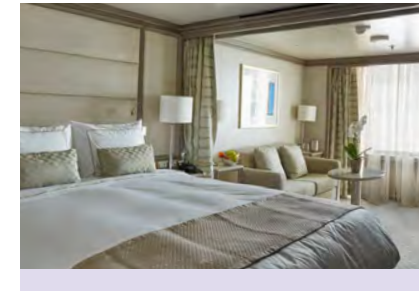

SILVER DAWN – Suite Diagrams

All suites feature:

- Butler service
- Refrigerator and bar setup stocked with your preferences
- Plush bathrobes
- Pillow menu
- Luxury bath amenities
- Complimentary Wifi for all suites
- Personalised stationery
- Umbrella
- Hair dryer
- Wall mounted USB-C mobile device chargers
- Direct-dial telephone(s)
- Champagne on arrival

OWNER'S SUITE

Available as a one-bedroom configuration or as a two-bedroom by adjoining with a Panorama suite (as illustrated)

ONE BEDROOM: 947-1055 SQ FT / 88-98 M²
INCLUDING VERANDA (129 SQ FT / 12 M²)

TWO BEDROOM: 1281-1389 SQ FT / 119-129 M²
INCLUDING VERANDA (129 SQ FT / 12 M²)

- Large veranda with patio furniture and floor-to-ceiling glass doors; bedroom two has additional large picture window
- Living room with sitting area; bedroom two has additional sitting area
- Separate dining area
- Twin beds or king-sized bed; bedroom two has additional twin beds or queen-sized bed
- Marble bathroom with double vanity, separate shower and full-sized bath, plus a powder room; bedroom two has additional marble bathroom with shower
- Custom-made luxury bed mattresses
- Walk-in wardrobe(s) with personal safe
- Vanity table(s)
- Writing desk(s)
- One 55" / 140 cm and one 40" / 102 cm flat-screen HD TVs in main suite, plus one 40" / 102 cm flat-screen HD TV in bedroom two
- Interactive Media Library
- Bose® Sound system with bluetooth connectivity
- Illy® espresso machine
- Unlimited Premium Wifi

GRAND SUITE

Available as a one-bedroom configuration or as two bedrooms by adjoining with a Veranda Suite (as illustrated).

DECK 8:

ONE BEDROOM: 1572 SQ FT / 146 M²
INCLUDING VERANDA: (570 SQ FT / 53 M²)
TWO BEDROOM: 1970 SQ FT / 183 M²
INCLUDING VERANDA: (635 SQ FT / 59 M²)

DECK 9:

ONE BEDROOM: 1472 SQ FT / 137 M²
INCLUDING VERANDA: (474 SQ FT / 44 M²)
TWO BEDROOM: 1873 SQ FT / 174 M²
INCLUDING VERANDA: (538 SQ FT / 50 M²)

- Two verandas with patio furniture and floor-to-ceiling glass doors; bedroom two has additional veranda
- Living room with convertible sofa to accommodate an additional guest
- Sitting area; bedroom two has additional sitting area
- Separate dining area
- Twin beds or king-sized bed; bedroom two has additional twin beds or queen-sized bed
- Marble bathroom with double vanity, separate shower and full-sized bath, plus a powder room; bedroom two has additional marble bathroom with full-sized bath
- Custom-made luxury bed mattresses
- Walk-in wardrobe(s) with personal safe
- Vanity table(s)
- Writing desk(s)
- One 55" / 140 cm and one 40" / 102 cm flat-screen HD TVs in main suite, plus one 40" / 102 cm flat-screen HD TV in bedroom two
- Interactive Media Library
- Bose® Sound system with bluetooth connectivity
- Illy® espresso machine
- Unlimited Premium Wifi

ROYAL SUITE

Available as a one-bedroom configuration or as a two-bedroom by adjoining with a Veranda suite (as illustrated)

ONE BEDROOM: 1130 SQ FT / 105 M²
INCLUDING VERANDA (129 SQ FT / 12 M²)

TWO BEDROOM: 1528 SQ FT / 142 M²
INCLUDING VERANDA (194 SQ FT / 18 M²)