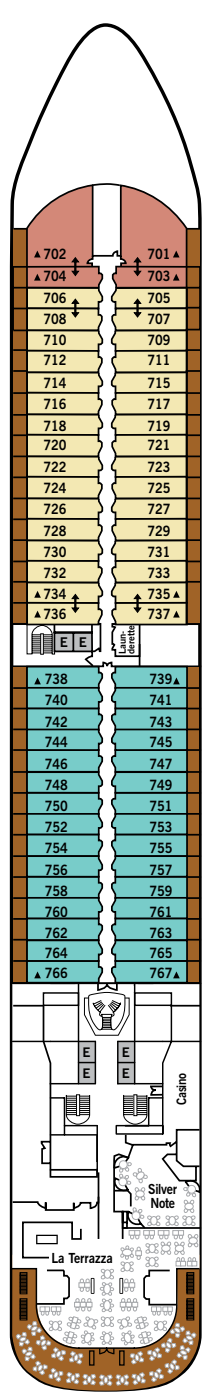

SILVER DAWN – Deck Plans

DECK 4

- Atlantide
- Kaiseki
- .S.A.L.T. Kitchen
- .S.A.L.T. Bar
- .S.A.L.T. Lab

DECK 5

- Reception/
Guest Relations
- Shore Concierge
- Dolce Vita
- Venetian Lounge
- Cruise Consultant

DECK 6

- Beauty Spa
- Fitness Centre

DECK 7

- La Terrazza
- Silver Note
- Casino

DECK 8

- Arts Café
- Boutique
- La Dame

DECK 9

- Panorama Lounge
- Connoisseur's Corner

DECK 10

- Pool Deck
- Pool Bar
- The Grill
- Whirlpool Area

DECK 11

- Observation Library
- Spaccanapoli
- Jogging Track

SUITE CATEGORIES

- Owner's Suite ●
- Grand Suite ●
- Royal Suite ●
- Silver Suite ●
- Deluxe Veranda Suite ●
- Superior Veranda Suite ●
- Classic Veranda Suite ●
- Panorama Suite ●
- Vista Suite ●

SPECIFICATIONS

- Crew 411
- Officers European
- Guests 596
- Tonnage 40,700
- Length 698 Feet / 212.8 Metres
- Width 86 Feet / 27 Metres
- Speed 19.8 Knots
- Passenger Decks 8
- 3rd Guest Capacity ▲
- Connecting Suites ↑↓
- Wheelchair Accessible Suites ♿
- 407, 409, 417, 931
- Built 2021
- Registry Bahamas