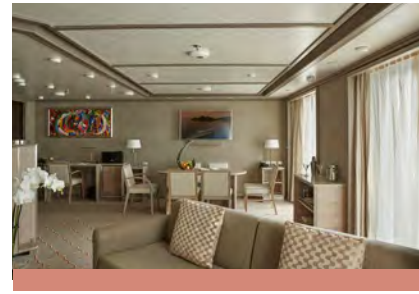

SILVER DAWN – Suite Diagrams

All suites feature:

- Butler service
- Refrigerator and bar setup stocked with your preferences
- Plush bathrobes
- Pillow menu
- Luxury bath amenities
- Complimentary Wifi for all suites
- Personalised stationery
- Umbrella
- Hair dryer
- Wall mounted USB-C mobile device chargers
- Direct-dial telephone(s)
- Champagne on arrival