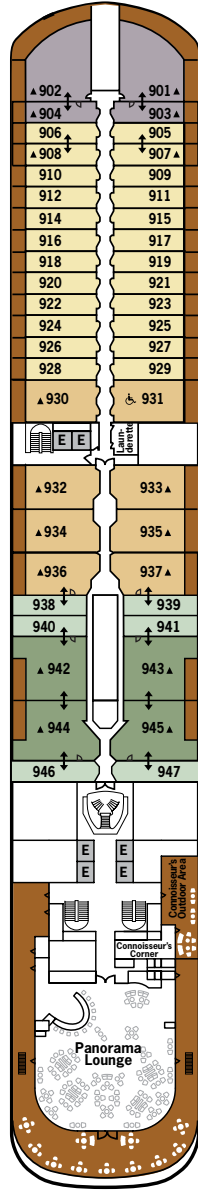

SILVER DAWN – Deck Plans

DECK 4

- Atlantide
- Kaiseki
- .S.A.L.T. Kitchen
- .S.A.L.T. Bar
- .S.A.L.T. Lab

DECK 5

- Reception/
Guest Relations
- Shore Concierge
- Dolce Vita
- Venetian Lounge
- Cruise Consultant

DECK 6

- Beauty Spa
- Fitness Centre

DECK 7

- La Terrazza
- Silver Note
- Casino

DECK 8

- Arts Café
- Boutique
- La Dame

DECK 9

- Panorama Lounge
- Connoisseur's Corner

DECK 10

- Pool Deck
- Pool Bar
- The Grill
- Whirlpool Area

DECK 11

- Observation Library
- Spaccanapoli
- Jogging Track

SUITE CATEGORIES

- Owner's Suite ●
- Grand Suite ●
- Royal Suite ●
- Silver Suite ●
- Deluxe Veranda Suite ●
- Superior Veranda Suite ●
- Classic Veranda Suite ●
- Panorama Suite ●
- Vista Suite ●

SPECIFICATIONS

- Crew 411
- Officers European
- Guests 596
- Tonnage 40,700
- Length 698 Feet / 212.8 Metres
- Width 86 Feet / 27 Metres
- Speed 19.8 Knots
- Passenger Decks 8
- 3rd Guest Capacity ▲
- Connecting Suites ↑↓
- Wheelchair Accessible Suites ♿
- 407, 409, 417, 931
- Built 2021
- Registry Bahamas