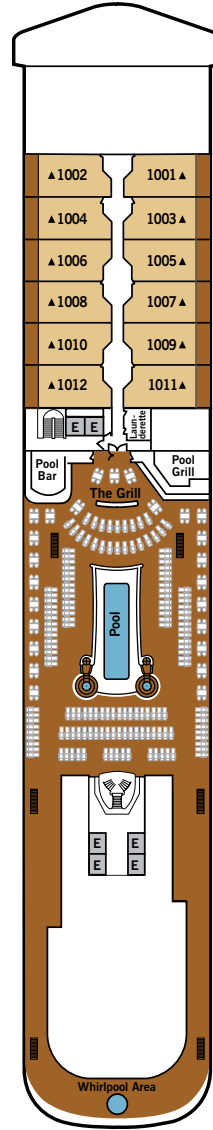

SILVER DAWN – Deck Plans

DECK 4

- Atlantide
- Kaiseki
- .S.A.L.T. Kitchen
- .S.A.L.T. Bar
- .S.A.L.T. Lab

DECK 5

- Reception/
Guest Relations
- Shore Concierge
- Dolce Vita
- Venetian Lounge
- Cruise Consultant

DECK 6

- Beauty Spa
- Fitness Centre

DECK 7

- La Terrazza
- Silver Note
- Casino

DECK 8

- Arts Café
- Boutique
- La Dame

DECK 9

- Panorama Lounge
- Connoisseur's Corner

DECK 10

- Pool Deck
- Pool Bar
- The Grill
- Whirlpool Area

DECK 11

- Observation Library
- Spaccanapoli
- Jogging Track

SUITE CATEGORIES

- Owner's Suite ●
- Grand Suite ●
- Royal Suite ●
- Silver Suite ●
- Deluxe Veranda Suite ●
- Superior Veranda Suite ●
- Classic Veranda Suite ●
- Panorama Suite ●
- Vista Suite ●

SPECIFICATIONS

- Crew 411
- Officers European
- Guests 596
- Tonnage 40,700
- Length 698 Feet / 212.8 Metres
- Width 86 Feet / 27 Metres
- Speed 19.8 Knots
- Passenger Decks 8
- 3rd Guest Capacity ▲
- Connecting Suites ↑↓
- Wheelchair Accessible Suites ♿
- 407, 409, 417, 931
- Built 2021
- Registry Bahamas