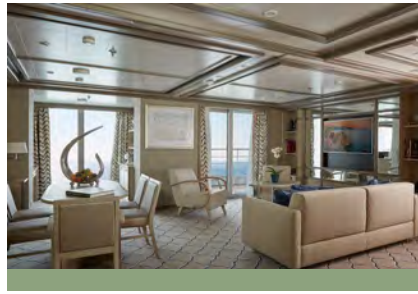

SILVER DAWN – Suite Diagrams

All suites feature:

- Butler service
- Refrigerator and bar setup stocked with your preferences
- Plush bathrobes
- Pillow menu
- Luxury bath amenities
- Complimentary Wifi for all suites
- Personalised stationery
- Umbrella
- Hair dryer
- Wall mounted USB-C mobile device chargers
- Direct-dial telephone(s)
- Champagne on arrival