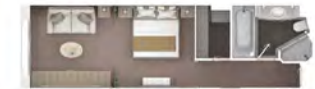

* Wheelchair accessible suite does not include full-sized bath