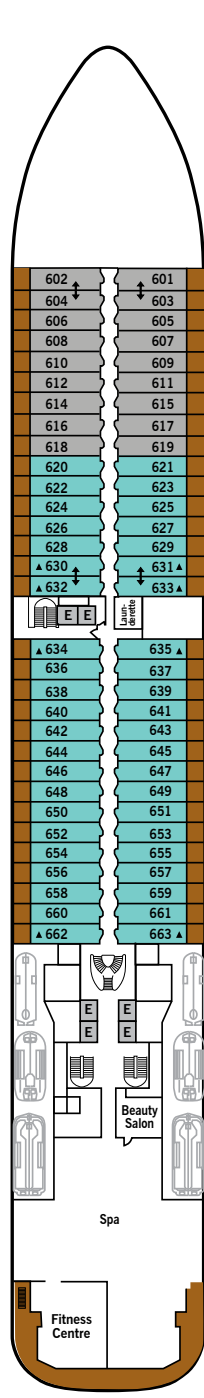

SILVER DAWN – Deck Plans

DECK 4

- Atlantide
- Kaiseki
- .S.A.L.T. Kitchen
- .S.A.L.T. Bar
- .S.A.L.T. Lab

DECK 5

- Reception/
Guest Relations
- Shore Concierge
- Dolce Vita
- Venetian Lounge
- Cruise Consultant

DECK 6

- Beauty Spa
- Fitness Centre

DECK 7

- La Terrazza
- Silver Note
- Casino

DECK 8

- Arts Café
- Boutique
- La Dame

DECK 9

- Panorama Lounge
- Connoisseur's Corner

DECK 10

- Pool Deck
- Pool Bar
- The Grill
- Whirlpool Area

DECK 11

- Observation Library
- Spaccanapoli
- Jogging Track

SUITE CATEGORIES

- Owner's Suite ●
- Grand Suite ●
- Royal Suite ●
- Silver Suite ●
- Deluxe Veranda Suite ●
- Superior Veranda Suite ●
- Classic Veranda Suite ●
- Panorama Suite ●
- Vista Suite ●

SPECIFICATIONS

- Crew 411
- Officers European
- Guests 596
- Tonnage 40,700
- Length 698 Feet / 212.8 Metres
- Width 86 Feet / 27 Metres
- Speed 19.8 Knots
- Passenger Decks 8
- 3rd Guest Capacity ▲
- Connecting Suites ↑↓
- Wheelchair Accessible Suites ♿
- 407, 409, 417, 931
- Built 2021
- Registry Bahamas