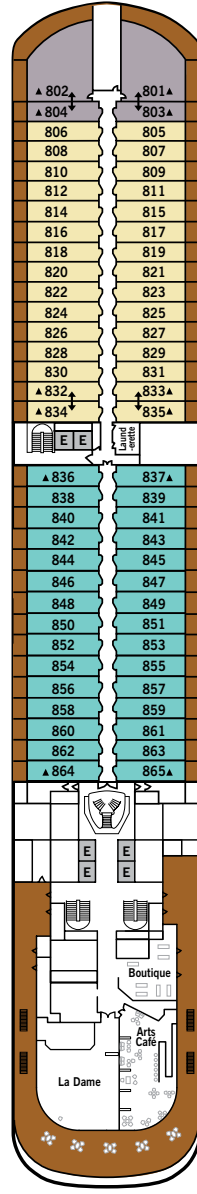

SILVER DAWN – Deck Plans

DECK 4

- Atlantide
- Kaiseki
- .S.A.L.T. Kitchen
- .S.A.L.T. Bar
- .S.A.L.T. Lab

DECK 5

- Reception/
Guest Relations
- Shore Concierge
- Dolce Vita
- Venetian Lounge
- Cruise Consultant

DECK 6

- Beauty Spa
- Fitness Centre

DECK 7

- La Terrazza
- Silver Note
- Casino

DECK 8

- Arts Café
- Boutique
- La Dame

DECK 9

- Panorama Lounge
- Connoisseur's Corner

DECK 10

- Pool Deck
- Pool Bar
- The Grill
- Whirlpool Area

DECK 11

- Observation Library
- Spaccanapoli
- Jogging Track

SUITE CATEGORIES

- Owner's Suite ●
- Grand Suite ●
- Royal Suite ●
- Silver Suite ●
- Deluxe Veranda Suite ●
- Superior Veranda Suite ●
- Classic Veranda Suite ●
- Panorama Suite ●
- Vista Suite ●

SPECIFICATIONS

- Crew 411
- Officers European
- Guests 596
- Tonnage 40,700
- Length 698 Feet / 212.8 Metres
- Width 86 Feet / 27 Metres
- Speed 19.8 Knots
- Passenger Decks 8
- 3rd Guest Capacity ▲
- Connecting Suites ↑↓
- Wheelchair Accessible Suites ♿
- 407, 409, 417, 931
- Built 2021
- Registry Bahamas