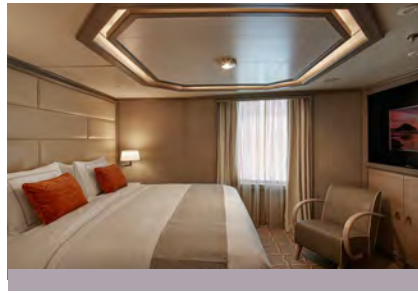

SILVER DAWN – Suite Diagrams

All suites feature:

- Butler service
- Refrigerator and bar setup stocked with your preferences
- Plush bathrobes
- Pillow menu
- Luxury bath amenities
- Complimentary Wifi for all suites
- Personalised stationery
- Umbrella
- Hair dryer
- Wall mounted USB-C mobile device chargers
- Direct-dial telephone(s)
- Champagne on arrival

- Large veranda with patio furniture and floor-to-ceiling glass doors; bedroom two has additional veranda
- Living room with convertible sofa to accommodate an additional guest
- Sitting area; bedroom two has additional sitting area
- Separate dining area
- Twin beds or king-sized bed; bedroom two has additional twin beds or queen-sized bed
- Marble bathroom with double vanity, separate shower and full-sized bath, plus a powder room; bedroom two has additional marble bathroom with full-sized bath
- Custom-made luxury bed mattresses
- Walk-in wardrobe(s) with personal safe
- Vanity table(s)
- Writing desk(s)
- One 55" / 140 cm and one 40" / 102 cm flat-screen HD TVs in main suite, plus one 40" / 102 cm flat-screen HD TV in bedroom two
- Interactive Media Library
- Bose® Sound system with bluetooth connectivity
- Illy® espresso machine
- Unlimited Premium Wifi