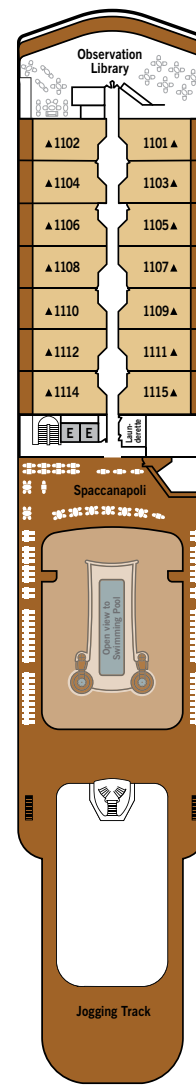

SILVER DAWN – Deck Plans

DECK 4

- Atlantide
- Kaiseki
- .S.A.L.T. Kitchen
- .S.A.L.T. Bar
- .S.A.L.T. Lab

DECK 5

- Reception/
Guest Relations
- Shore Concierge
- Dolce Vita
- Venetian Lounge
- Cruise Consultant

DECK 6

- Beauty Spa
- Fitness Centre

DECK 7

- La Terrazza
- Silver Note
- Casino

DECK 8

- Arts Café
- Boutique
- La Dame

DECK 9

- Panorama Lounge
- Connoisseur's Corner

DECK 10

- Pool Deck
- Pool Bar
- The Grill
- Whirlpool Area

DECK 11

- Observation Library
- Spaccanapoli
- Jogging Track

SUITE CATEGORIES

- Owner's Suite ●
- Grand Suite ●
- Royal Suite ●
- Silver Suite ●
- Deluxe Veranda Suite ●
- Superior Veranda Suite ●
- Classic Veranda Suite ●
- Panorama Suite ●
- Vista Suite ●

SPECIFICATIONS

- Crew 411
- Officers European
- Guests 596
- Tonnage 40,700
- Length 698 Feet / 212.8 Metres
- Width 86 Feet / 27 Metres
- Speed 19.8 Knots
- Passenger Decks 8
- 3rd Guest Capacity ▲
- Connecting Suites ↑↓
- Wheelchair Accessible Suites ♿
- 407, 409, 417, 931
- Built 2021
- Registry Bahamas