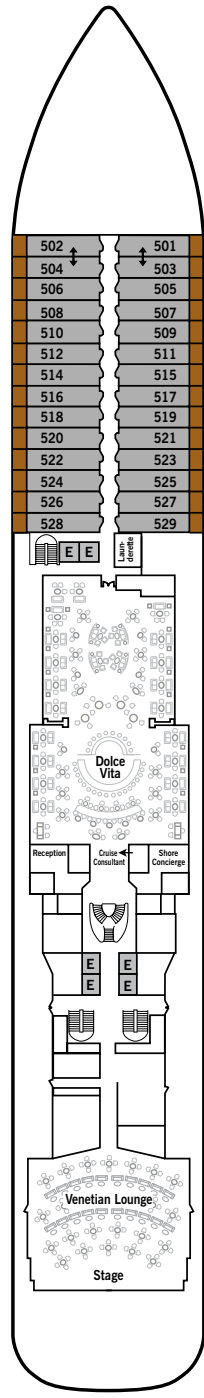

SILVER DAWN – Deck Plans

DECK 4

- Atlantide
- Kaiseki
- .S.A.L.T. Kitchen
- .S.A.L.T. Bar
- .S.A.L.T. Lab

DECK 5

- Reception/
Guest Relations
- Shore Concierge
- Dolce Vita
- Venetian Lounge
- Cruise Consultant

DECK 6

- Beauty Spa
- Fitness Centre

DECK 7

- La Terrazza
- Silver Note
- Casino

DECK 8

- Arts Café
- Boutique
- La Dame

DECK 9

- Panorama Lounge
- Connoisseur's Corner

DECK 10

- Pool Deck
- Pool Bar
- The Grill
- Whirlpool Area

DECK 11

- Observation Library
- Spaccanapoli
- Jogging Track

SUITE CATEGORIES

- Owner's Suite ●
- Grand Suite ●
- Royal Suite ●
- Silver Suite ●
- Deluxe Veranda Suite ●
- Superior Veranda Suite ●
- Classic Veranda Suite ●
- Panorama Suite ●
- Vista Suite ●

SPECIFICATIONS

- Crew 411
- Officers European
- Guests 596
- Tonnage 40,700
- Length 698 Feet / 212.8 Metres
- Width 86 Feet / 27 Metres
- Speed 19.8 Knots
- Passenger Decks 8
- 3rd Guest Capacity ▲
- Connecting Suites ↑↓
- Wheelchair Accessible Suites ♿
- 407, 409, 417, 931
- Built 2021
- Registry Bahamas