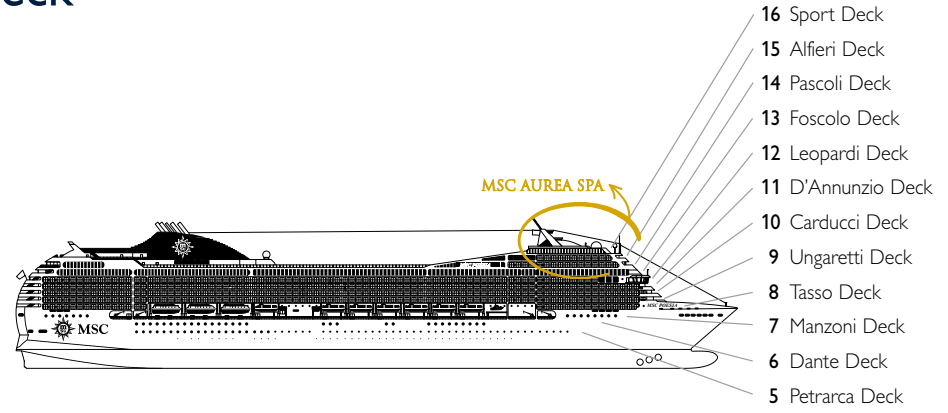

MSC Poesia, deck by deck

1275 Staterooms | 3223 Guests

Use the deck plans to select your ideal cabin. The scheme allows you to pinpoint the location, while the colors help you to distinguish the category.

- 16 Sport Deck
- 15 Alfieri Deck
- 14 Pascoli Deck
- 13 Foscolo Deck
- 12 Leopardi Deck
- 11 D'Annunzio Deck
- 10 Carducci Deck
- 9 Ungaretti Deck
- 8 Tasso Deck
- 7 Manzoni Deck
- 6 Dante Deck
- 5 Petrarca Deck

STATEROOM CATEGORIES AND EXPERIENCES	
BELLA > Inside	(Light Blue)
BELLA > Outside with Partial View	(Medium Blue)
BELLA > Balcony	(Dark Blue)
FANTASTICA > Inside	(Light Green)
FANTASTICA > Ocean View	(Medium Green)
FANTASTICA > Balcony	(Dark Green)
AUREA > Balcony	(Light Orange)
AUREA > Suite	(Dark Orange)