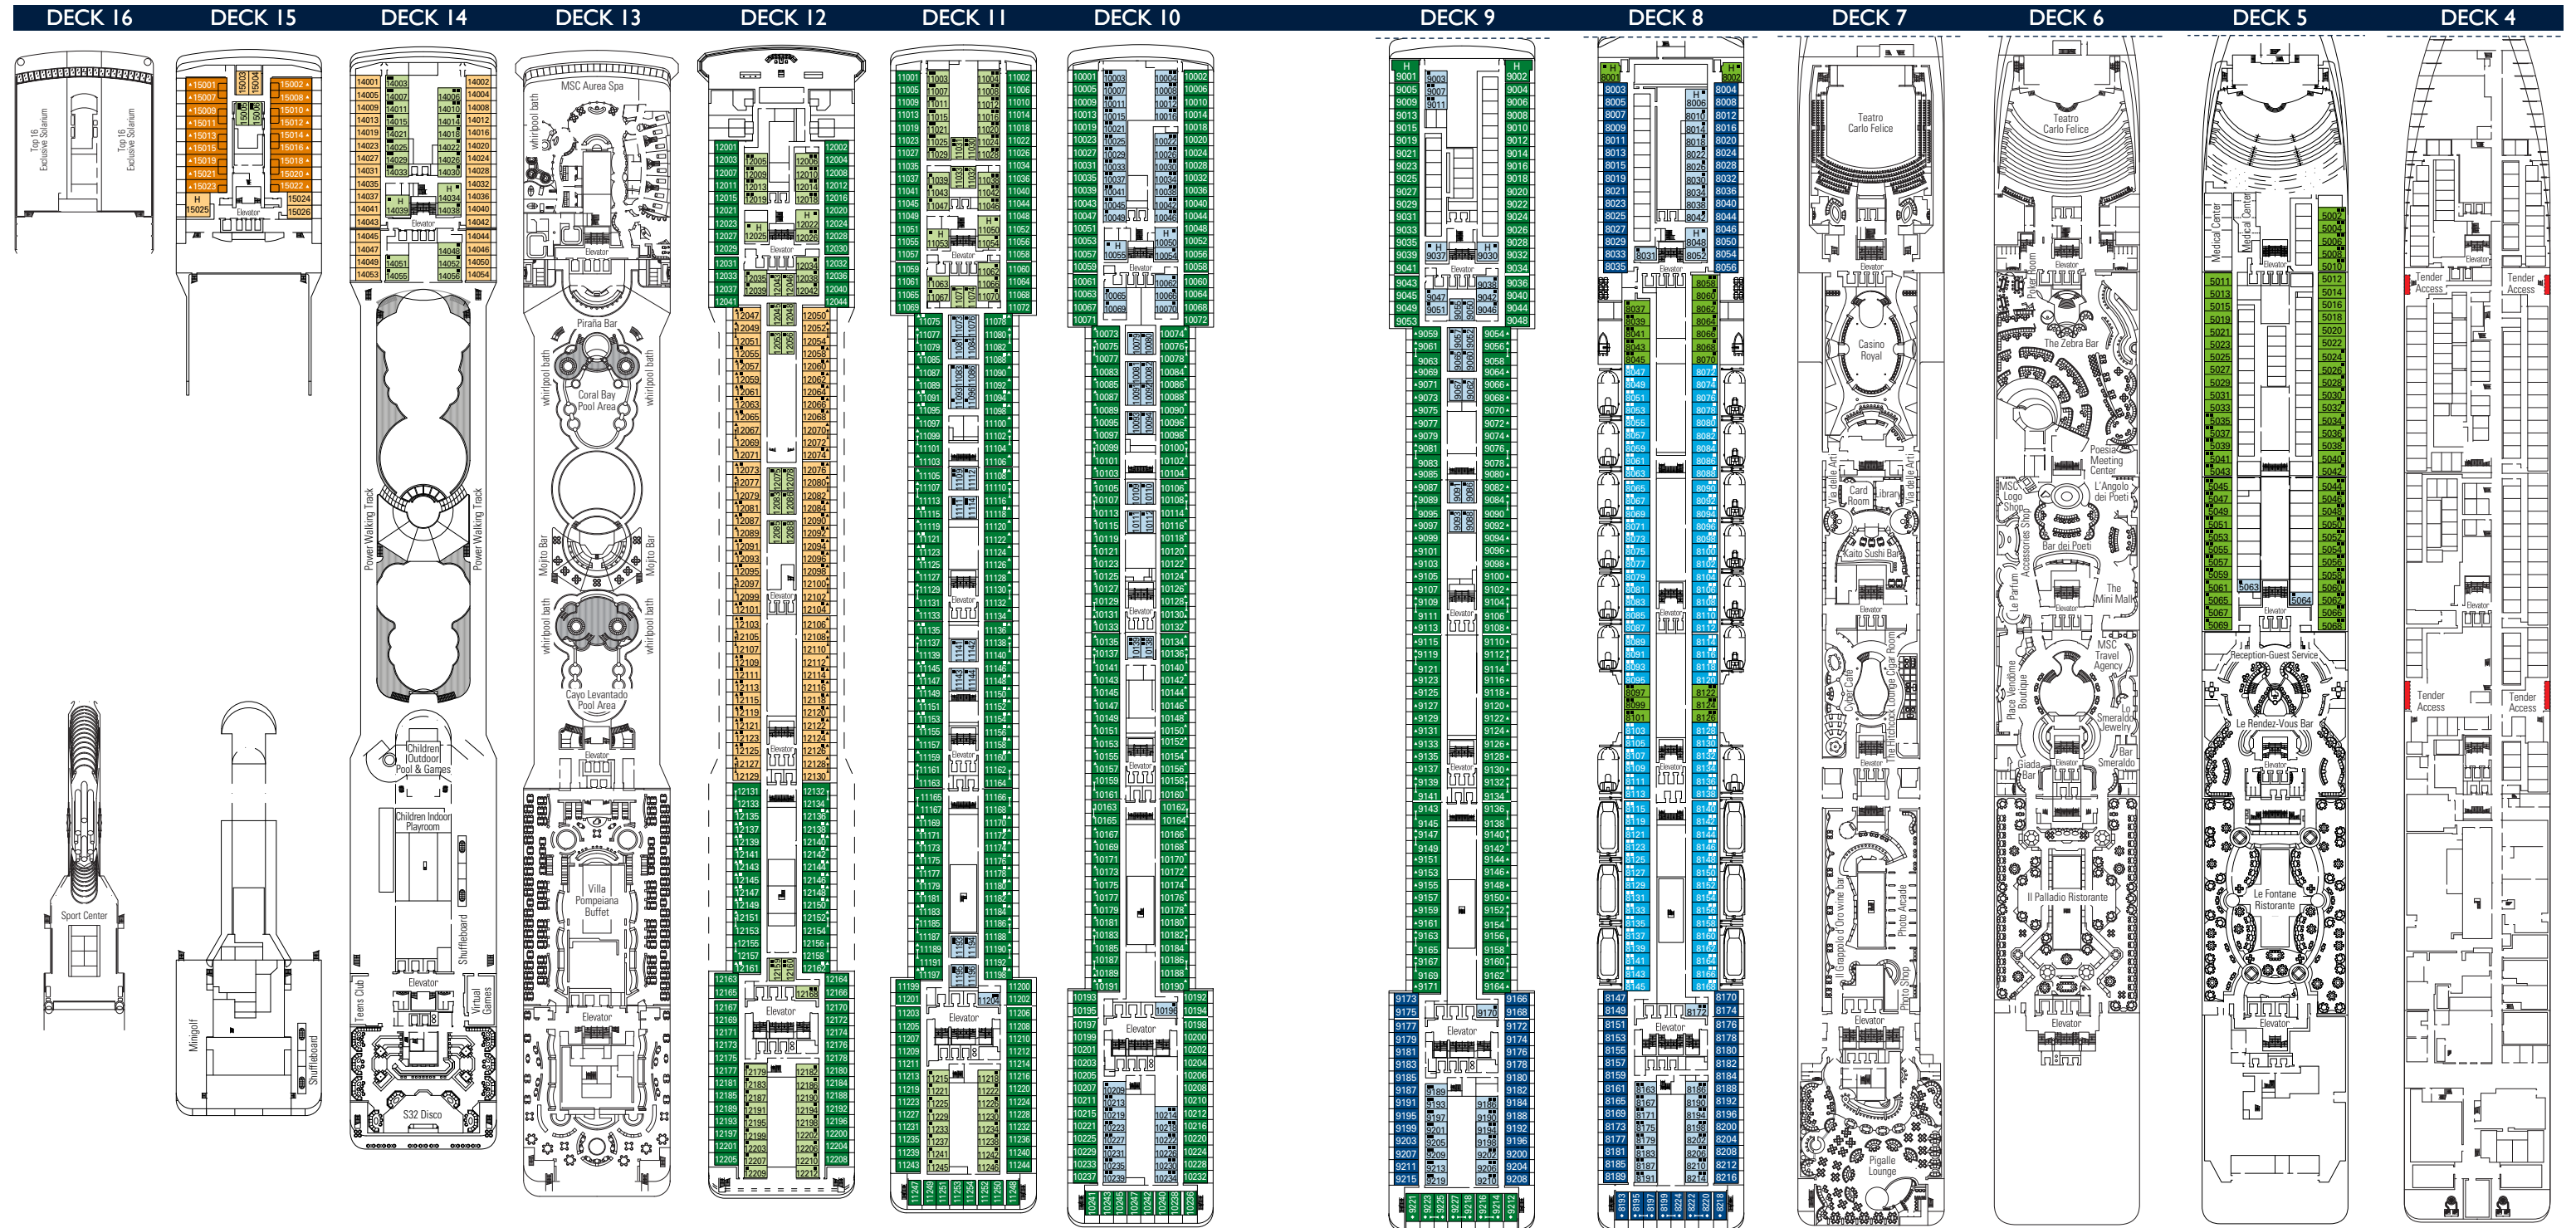

MSC Poesia, deck by deck

1275 Staterooms | 3223 Guests

Use the deck plans to select your ideal cabin. The scheme allows you to pinpoint the location, while the colors help you to distinguish the category.

- 16 Sport Deck
- 15 Alfieri Deck
- 14 Pascoli Deck
- 13 Foscolo Deck
- 12 Leopardi Deck
- 11 D'Annunzio Deck
- 10 Carducci Deck
- 9 Ungaretti Deck
- 8 Tasso Deck
- 7 Manzoni Deck
- 6 Dante Deck
- 5 Petrarca Deck

STATEROOM CATEGORIES AND EXPERIENCES	
BELLA > Inside	(Light Blue)
BELLA > Outside with Partial View	(Medium Blue)
BELLA > Balcony	(Dark Blue)
FANTASTICA > Inside	(Light Green)
FANTASTICA > Ocean View	(Medium Green)
FANTASTICA > Balcony	(Dark Green)
AUREA > Balcony	(Light Orange)
AUREA > Suite	(Dark Orange)

LEGEND	
▲	Sofa bed
◆	Double sofa bed
■	3 rd bed is a bunk bed
■	3 rd and 4 th bed are bunks
↔	Connecting staterooms
H	Staterooms for guests with disabilities or reduced mobility

All staterooms have one double bed convertible to two single beds, except staterooms for guests with disabilities or reduced mobility (H), this does not apply to stateroom 15025
 3rd bed available in all categories
 4th bed available in all categories (except Suite Aurea)