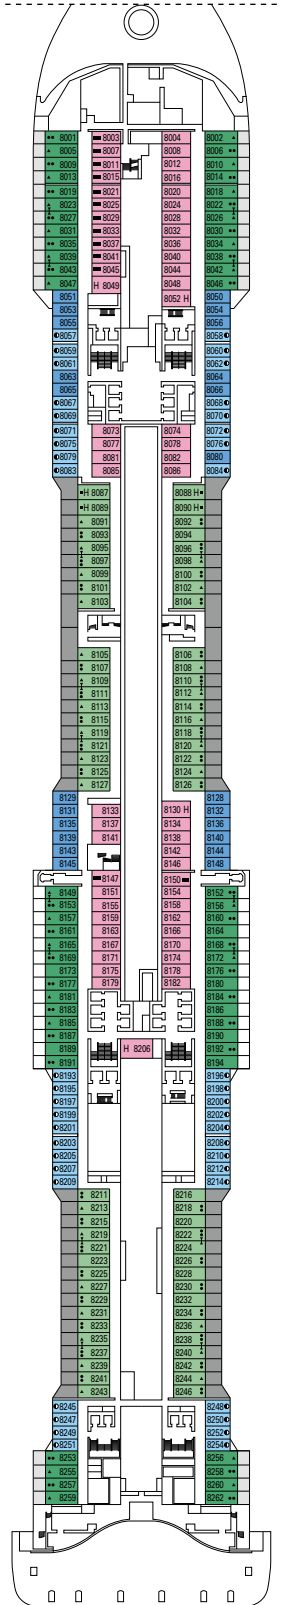

DECK PLANS & ACCOMMODATIONS

2.421 CABINS
6.334 GUESTS

GRAND SUITE AUREA WITH TERRACE AND WHIRLPOOL

LEGEND

▲	Sofa bed
◆	Double sofa bed
■	3 rd bed is a pullman bed
■ ■	3 rd and 4 th beds are pullman beds
● ●	Bunk bed or sofa that can be converted into bunk bed (3 rd and 4 th beds); bunk beds are not suitable for children under the age of 6.
↔	Connecting cabins
H	Cabin for guests with disabilities or reduced mobility
B	Cabin with bathtub
BS	Cabin with bathtub and shower
⦿	Cabin with obstructed view
P	Promenade view
⊞	Terrace with whirlpool bath
■ ■ ■	Balcony with partial or lateral view
■ ■ ■	Balcony with metal balustrade
■ ■ ■	Balcony with half glass half metal balustrade

CABIN CATEGORIES

MSC Yacht Club Royal Suite	YC3	15
MSC Yacht Club Duplex Suite with whirlpool	YJD	9-12
MSC Yacht Club Deluxe Suite	YC1	14-18
MSC Yacht Club Interior Suite	YIN	14-16
Grand Suite Aurea with terrace and whirlpool	SXJ	12
Premium Suite Aurea with terrace and whirlpool	SLJ	9-13
Premium Suite Aurea	SL1	9-14
Balcony Aurea	BA	11-13
Deluxe Balcony	BR3	13-14
Deluxe Balcony	BR2	11-12
Deluxe Balcony	BR1	8-10
Deluxe Balcony with partial view	BP	8-14
Studio Balcony	BS	13-14
Premium Ocean View	OL2	9-11
Deluxe Ocean View	OR1	5
Junior Ocean View[°]	OM2	8
Junior Ocean View with obstructed view^{°°}	OO	8
Deluxe Interior	IR2	11-14
Deluxe Interior	IR1	5-10
Studio Interior[°]	IS	5-14

[°] Single cabin with reduced size bed (140x200cm).

^{°°} Reduced size bed (140x200cm).

- The ship offers many family cabins which are the combination of 2 connecting cabins.
- All cabins have one double bed convertible to two single beds except for IS.
- 3rd and 4th beds available in all categories except for IS, OO, OM2 and YIN.
- 5th and 6th beds available in OL2 and SL1.
- Cabins 13265, 13376, 14235, 14278 have only bunk bed.

TV STUDIO & BAR

L'ATELIER BAR & ART

DECK 4
VIVALDI

DECK 5
MOZART

DECK 6
BEETHOVEN

DECK 7
VERDI

DECK 8
WAGNER

LE GRAND THÉÂTRE