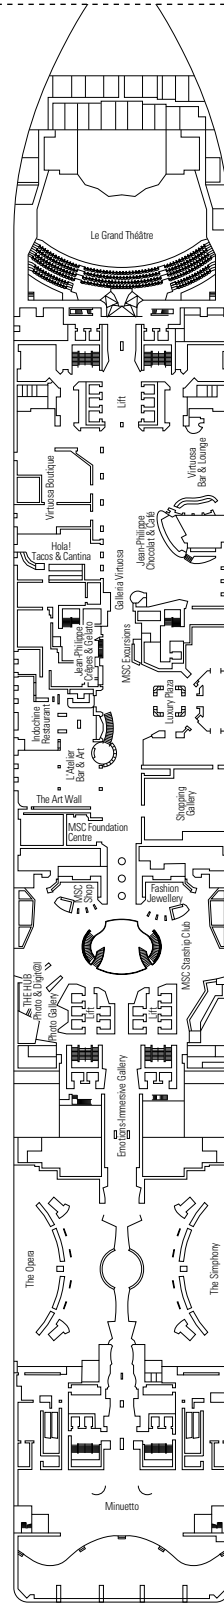

DECK PLANS & ACCOMMODATIONS

2.421 CABINS
6.334 GUESTS

GRAND SUITE AUREA WITH TERRACE AND WHIRLPOOL

LEGEND

▲	Sofa bed
◆	Double sofa bed
■	3 rd bed is a pullman bed
■ ■	3 rd and 4 th beds are pullman beds
● ●	Bunk bed or sofa that can be converted into bunk bed (3 rd and 4 th beds); bunk beds are not suitable for children under the age of 6.
↔	Connecting cabins
H	Cabin for guests with disabilities or reduced mobility
B	Cabin with bathtub
BS	Cabin with bathtub and shower
⦿	Cabin with obstructed view
P	Promenade view
⊞	Terrace with whirlpool bath
■ ■ ■	Balcony with partial or lateral view
■ ■ ■	Balcony with metal balustrade
■ ■ ■	Balcony with half glass half metal balustrade

CABIN CATEGORIES

MSC Yacht Club Royal Suite	YC3	15
MSC Yacht Club Duplex Suite with whirlpool	YJD	9-12
MSC Yacht Club Deluxe Suite	YC1	14-18
MSC Yacht Club Interior Suite	YIN	14-16
Grand Suite Aurea with terrace and whirlpool	SXJ	12
Premium Suite Aurea with terrace and whirlpool	SLJ	9-13
Premium Suite Aurea	SL1	9-14
Balcony Aurea	BA	11-13
Deluxe Balcony	BR3	13-14
Deluxe Balcony	BR2	11-12
Deluxe Balcony	BR1	8-10
Deluxe Balcony with partial view	BP	8-14
Studio Balcony	BS	13-14
Premium Ocean View	OL2	9-11
Deluxe Ocean View	OR1	5
Junior Ocean View[°]	OM2	8
Junior Ocean View with obstructed view^{°°}	OO	8
Deluxe Interior	IR2	11-14
Deluxe Interior	IR1	5-10
Studio Interior[°]	IS	5-14

[°] Single cabin with reduced size bed (140x200cm).

^{°°} Reduced size bed (140x200cm).

- The ship offers many family cabins which are the combination of 2 connecting cabins.
- All cabins have one double bed convertible to two single beds except for IS.
- 3rd and 4th beds available in all categories except for IS, OO, OM2 and YIN.
- 5th and 6th beds available in OL2 and SL1.
- Cabins 13265, 13376, 14235, 14278 have only bunk bed.

TV STUDIO & BAR

L'ATELIER BAR & ART

DECK 4
VIVALDI

DECK 5
MOZART

DECK 6
BEETHOVEN

DECK 7
VERDI

DECK 8
WAGNER

LE GRAND THÉÂTRE