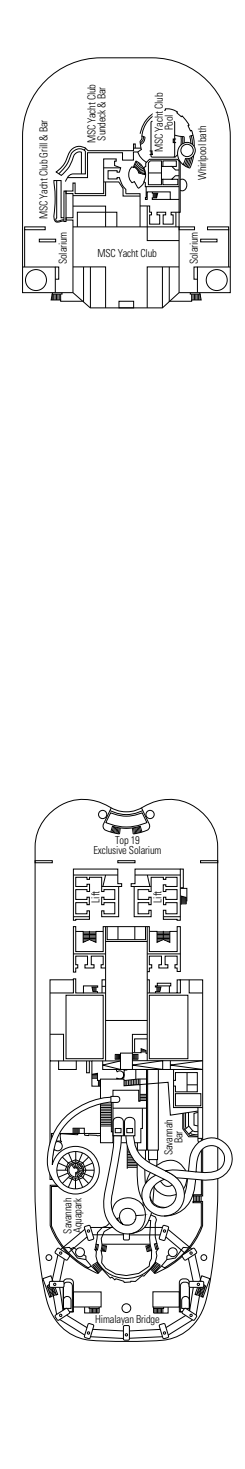

DECK PLANS & ACCOMMODATIONS

2.421 CABINS
6.334 GUESTS

GRAND SUITE AUREA WITH TERRACE AND WHIRLPOOL

LEGEND

▲	Sofa bed
◆	Double sofa bed
■	3 rd bed is a pullman bed
■ ■	3 rd and 4 th beds are pullman beds
● ●	Bunk bed or sofa that can be converted into bunk bed (3 rd and 4 th beds); bunk beds are not suitable for children under the age of 6.
↔	Connecting cabins
H	Cabin for guests with disabilities or reduced mobility
B	Cabin with bathtub
BS	Cabin with bathtub and shower
⦿	Cabin with obstructed view
P	Promenade view
⊞	Terrace with whirlpool bath
■ ■ ■	Balcony with partial or lateral view
■ ■ ■	Balcony with metal balustrade
■ ■ ■	Balcony with half glass half metal balustrade

[°] Single cabin with reduced size bed (140x200cm).

^{°°} Reduced size bed (140x200cm).

- The ship offers many family cabins which are the combination of 2 connecting cabins.
- All cabins have one double bed convertible to two single beds except for IS.
- 3rd and 4th beds available in all categories except for IS, OO, OM2 and YIN.
- 5th and 6th beds available in OL2 and SL1.
- Cabins 13265, 13376, 14235, 14278 have only bunk bed.

TV STUDIO & BAR

L'ATELIER BAR & ART

DECK 4
VIVALDI

DECK 5
MOZART

DECK 6
BEETHOVEN

DECK 7
VERDI

DECK 8
WAGNER

LE GRAND THÉÂTRE

BLUE DANUBE RESTAURANT

TROPICAL POOL

INFINITY BAR

DECK 14
TCHAIKOVSKY

DECK 15
MORRICONE

DECK 16
DEBUSSY

DECK 18
SCHUMANN

DECK 19
MENDELSSOHN