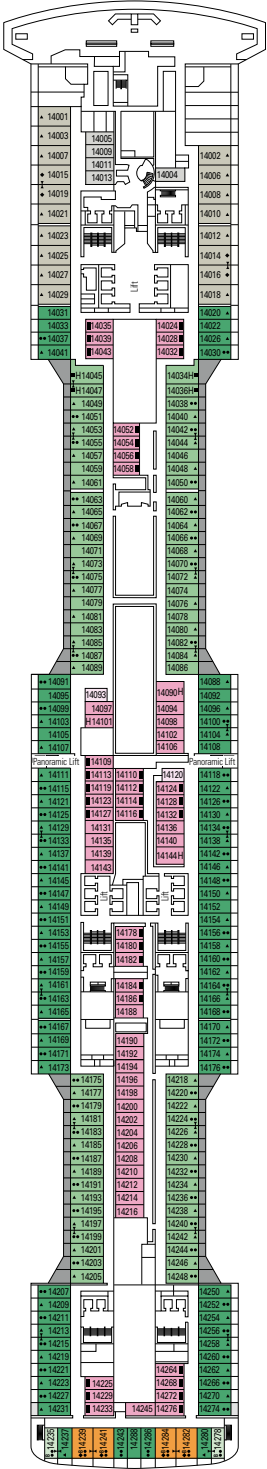

DECK 14
TCHAIKOVSKY