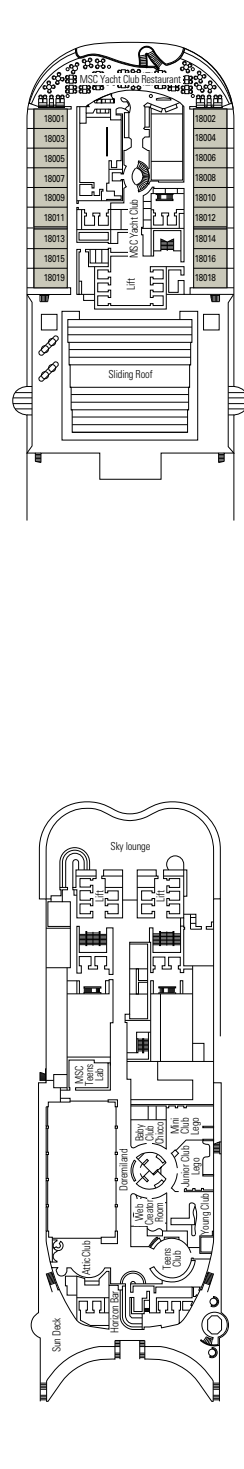

DECK 18
SCHUMANN