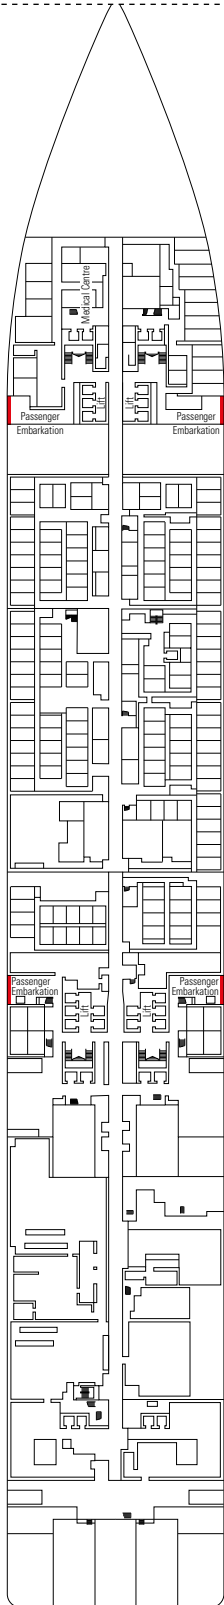

DECK PLANS & ACCOMMODATIONS

2.421 CABINS
6.334 GUESTS

GRAND SUITE AUREA WITH TERRACE AND WHIRLPOOL

LEGEND

▲	Sofa bed
◆	Double sofa bed
■	3 rd bed is a pullman bed
■ ■	3 rd and 4 th beds are pullman beds
● ●	Bunk bed or sofa that can be converted into bunk bed (3 rd and 4 th beds); bunk beds are not suitable for children under the age of 6.
↔	Connecting cabins
H	Cabin for guests with disabilities or reduced mobility
B	Cabin with bathtub
BS	Cabin with bathtub and shower
⦿	Cabin with obstructed view
P	Promenade view
⊞	Terrace with whirlpool bath
■ ■ ■	Balcony with partial or lateral view
■ ■ ■	Balcony with metal balustrade
■ ■ ■	Balcony with half glass half metal balustrade

CABIN CATEGORIES

MSC Yacht Club Royal Suite	YC3	15
MSC Yacht Club Duplex Suite with whirlpool	YJD	9-12
MSC Yacht Club Deluxe Suite	YC1	14-18
MSC Yacht Club Interior Suite	YIN	14-16
Grand Suite Aurea with terrace and whirlpool	SXJ	12
Premium Suite Aurea with terrace and whirlpool	SLJ	9-13
Premium Suite Aurea	SL1	9-14
Balcony Aurea	BA	11-13
Deluxe Balcony	BR3	13-14
Deluxe Balcony	BR2	11-12
Deluxe Balcony	BR1	8-10
Deluxe Balcony with partial view	BP	8-14
Studio Balcony	BS	13-14
Premium Ocean View	OL2	9-11
Deluxe Ocean View	OR1	5
Junior Ocean View[°]	OM2	8
Junior Ocean View with obstructed view^{°°}	OO	8
Deluxe Interior	IR2	11-14
Deluxe Interior	IR1	5-10
Studio Interior[°]	IS	5-14

[°] Single cabin with reduced size bed (140x200cm).

^{°°} Reduced size bed (140x200cm).

- The ship offers many family cabins which are the combination of 2 connecting cabins.
- All cabins have one double bed convertible to two single beds except for IS.
- 3rd and 4th beds available in all categories except for IS, OO, OM2 and YIN.
- 5th and 6th beds available in OL2 and SL1.
- Cabins 13265, 13376, 14235, 14278 have only bunk bed.

TV STUDIO & BAR

L'ATELIER BAR & ART

DECK 4
VIVALDI

DECK 5
MOZART

DECK 6
BEETHOVEN

DECK 7
VERDI

DECK 8
WAGNER

LE GRAND THÉÂTRE