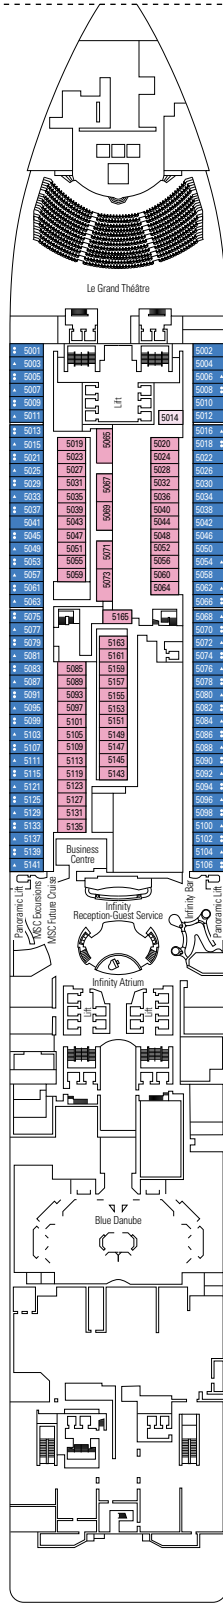

DECK PLANS & ACCOMMODATIONS

2.421 CABINS
6.334 GUESTS

GRAND SUITE AUREA WITH TERRACE AND WHIRLPOOL

LEGEND

▲	Sofa bed
◆	Double sofa bed
■	3 rd bed is a pullman bed
■ ■	3 rd and 4 th beds are pullman beds
● ●	Bunk bed or sofa that can be converted into bunk bed (3 rd and 4 th beds); bunk beds are not suitable for children under the age of 6.
↔	Connecting cabins
H	Cabin for guests with disabilities or reduced mobility
B	Cabin with bathtub
BS	Cabin with bathtub and shower
⦿	Cabin with obstructed view
P	Promenade view
⊞	Terrace with whirlpool bath
■ ■ ■	Balcony with partial or lateral view
■ ■ ■	Balcony with metal balustrade
■ ■ ■	Balcony with half glass half metal balustrade

CABIN CATEGORIES

MSC Yacht Club Royal Suite	YC3	15
MSC Yacht Club Duplex Suite with whirlpool	YJD	9-12
MSC Yacht Club Deluxe Suite	YC1	14-18
MSC Yacht Club Interior Suite	YIN	14-16
Grand Suite Aurea with terrace and whirlpool	SXJ	12
Premium Suite Aurea with terrace and whirlpool	SLJ	9-13
Premium Suite Aurea	SL1	9-14
Balcony Aurea	BA	11-13
Deluxe Balcony	BR3	13-14
Deluxe Balcony	BR2	11-12
Deluxe Balcony	BR1	8-10
Deluxe Balcony with partial view	BP	8-14
Studio Balcony	BS	13-14
Premium Ocean View	OL2	9-11
Deluxe Ocean View	OR1	5
Junior Ocean View[°]	OM2	8
Junior Ocean View with obstructed view^{°°}	OO	8
Deluxe Interior	IR2	11-14
Deluxe Interior	IR1	5-10
Studio Interior[°]	IS	5-14

[°] Single cabin with reduced size bed (140x200cm).

^{°°} Reduced size bed (140x200cm).

- The ship offers many family cabins which are the combination of 2 connecting cabins.
- All cabins have one double bed convertible to two single beds except for IS.
- 3rd and 4th beds available in all categories except for IS, OO, OM2 and YIN.
- 5th and 6th beds available in OL2 and SL1.
- Cabins 13265, 13376, 14235, 14278 have only bunk bed.

TV STUDIO & BAR

L'ATELIER BAR & ART

DECK 4
VIVALDI

DECK 5
MOZART

DECK 6
BEETHOVEN

DECK 7
VERDI

DECK 8
WAGNER

LE GRAND THÉÂTRE