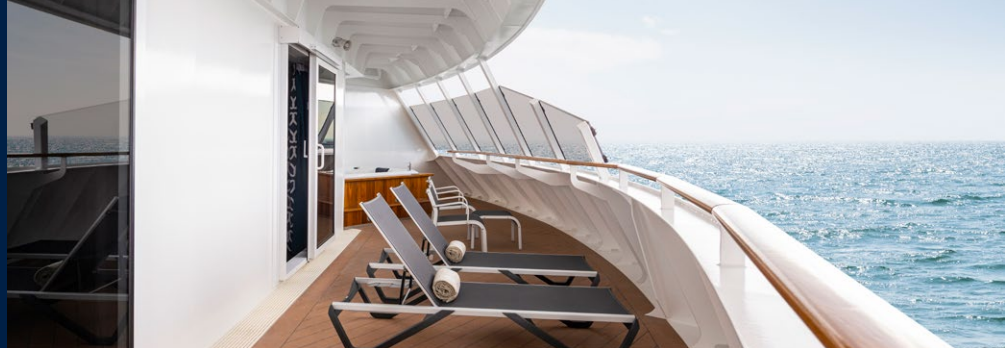

DECK PLANS & ACCOMMODATIONS

2.421 CABINS
6.334 GUESTS

GRAND SUITE AUREA WITH TERRACE AND WHIRLPOOL

LEGEND

▲	Sofa bed
◆	Double sofa bed
■	3 rd bed is a pullman bed
■ ■	3 rd and 4 th beds are pullman beds
● ●	Bunk bed or sofa that can be converted into bunk bed (3 rd and 4 th beds); bunk beds are not suitable for children under the age of 6.
↔	Connecting cabins
H	Cabin for guests with disabilities or reduced mobility
B	Cabin with bathtub
BS	Cabin with bathtub and shower
⦿	Cabin with obstructed view
P	Promenade view
⊞	Terrace with whirlpool bath
■ ■ ■	Balcony with partial or lateral view
■ ■ ■	Balcony with metal balustrade
■ ■ ■	Balcony with half glass half metal balustrade