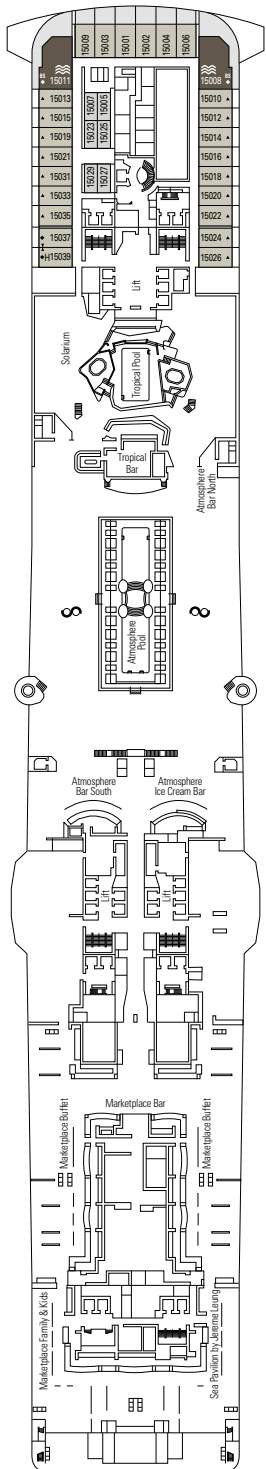

DECK 15
MORRICONE