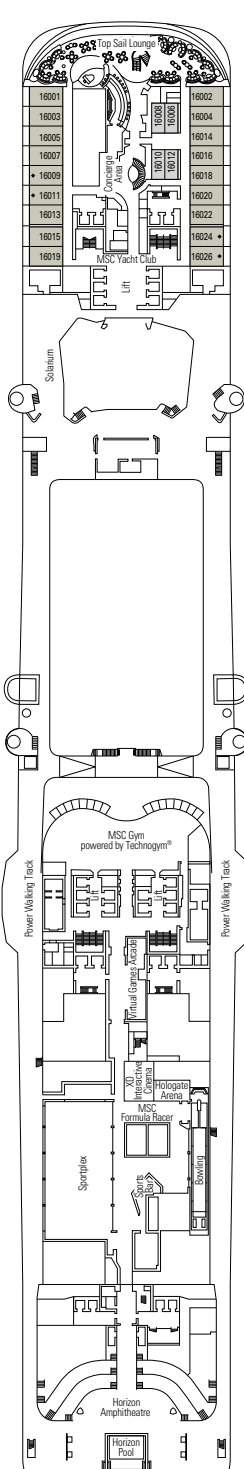

DECK 16
DEBUSSY