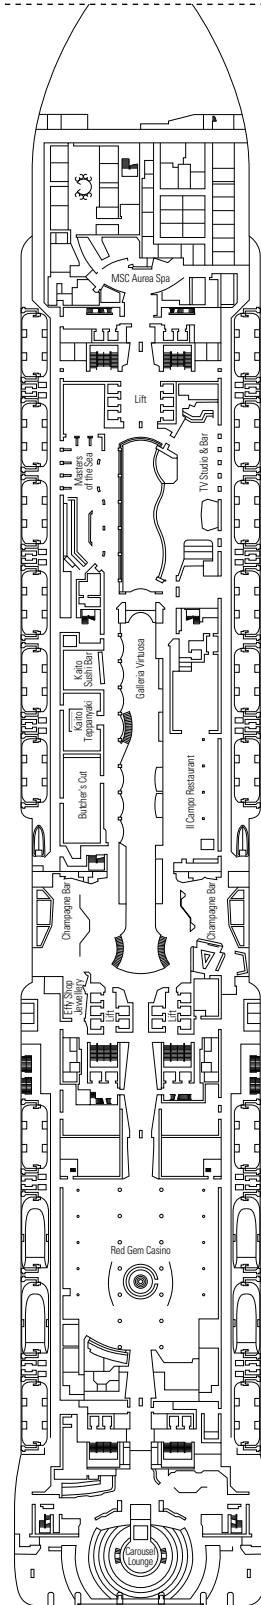

DECK PLANS & ACCOMMODATIONS

2.421 CABINS
6.334 GUESTS

GRAND SUITE AUREA WITH TERRACE AND WHIRLPOOL

LEGEND

▲	Sofa bed
◆	Double sofa bed
■	3 rd bed is a pullman bed
■ ■	3 rd and 4 th beds are pullman beds
● ●	Bunk bed or sofa that can be converted into bunk bed (3 rd and 4 th beds); bunk beds are not suitable for children under the age of 6.
↔	Connecting cabins
H	Cabin for guests with disabilities or reduced mobility
B	Cabin with bathtub
BS	Cabin with bathtub and shower
⦿	Cabin with obstructed view
P	Promenade view
⊞	Terrace with whirlpool bath
■ ■ ■	Balcony with partial or lateral view
■ ■ ■	Balcony with metal balustrade
■ ■ ■	Balcony with half glass half metal balustrade

CABIN CATEGORIES

MSC Yacht Club Royal Suite	YC3	15
MSC Yacht Club Duplex Suite with whirlpool	YJD	9-12
MSC Yacht Club Deluxe Suite	YC1	14-18
MSC Yacht Club Interior Suite	YIN	14-16
Grand Suite Aurea with terrace and whirlpool	SXJ	12
Premium Suite Aurea with terrace and whirlpool	SLJ	9-13
Premium Suite Aurea	SL1	9-14
Balcony Aurea	BA	11-13
Deluxe Balcony	BR3	13-14
Deluxe Balcony	BR2	11-12
Deluxe Balcony	BR1	8-10
Deluxe Balcony with partial view	BP	8-14
Studio Balcony	BS	13-14
Premium Ocean View	OL2	9-11
Deluxe Ocean View	OR1	5
Junior Ocean View[°]	OM2	8
Junior Ocean View with obstructed view^{°°}	OO	8
Deluxe Interior	IR2	11-14
Deluxe Interior	IR1	5-10
Studio Interior[°]	IS	5-14

[°] Single cabin with reduced size bed (140x200cm).

^{°°} Reduced size bed (140x200cm).

- The ship offers many family cabins which are the combination of 2 connecting cabins.
- All cabins have one double bed convertible to two single beds except for IS.
- 3rd and 4th beds available in all categories except for IS, OO, OM2 and YIN.
- 5th and 6th beds available in OL2 and SL1.
- Cabins 13265, 13376, 14235, 14278 have only bunk bed.

TV STUDIO & BAR

L'ATELIER BAR & ART

DECK 4
VIVALDI

DECK 5
MOZART

DECK 6
BEETHOVEN

DECK 7
VERDI

DECK 8
WAGNER

LE GRAND THÉÂTRE