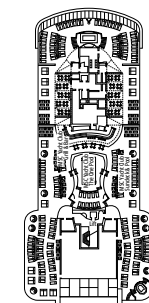

DECK PLANS & ACCOMMODATIONS

2.270 CABINS
5.877 GUESTS

MSC YACHT CLUB OWNER'S SUITE

VENCHI 1878 CHOCOLATE BAR

MARKETPLACE BUFFET & RESTAURANT

LEGEND

- ▲ Sofa bed
- ◆ Double sofa bed
- 3rd bed is a pullman bed
- ■ 3rd and 4th beds are pullman beds
- ● Bunk bed or sofa that can be converted into bunk bed (3rd and 4th beds); bunk beds are not suitable for children under the age of 6.
- ↔ Connecting cabins
- H Cabin for guests with disabilities or reduced mobility
- BS Cabin with bathtub and shower
- Cabin with obstructed view
- T Terrace
- ⊕ Terrace with whirlpool bath
- W Balcony with whirlpool bath
- Balcony with metal balustrade
- Balcony with half glass half metal balustrade

Ship configuration, data and descriptions may be subject to change depending on the season and on the destination and must be verified at the time of booking.

DECK 4
PHI PHI ISLAND

DECK 5
ILHABELA

DECK 6
IBIZA

DECK 11
PALAWAN

DECK 12
PORQUEROLLES

DECK 13
COZUMEL

DECK 14
MAUI

DECK 15
OKINAWA

DECK 16
BALI

DECK 18
CAPRI

DECK 19
SIR BANI YAS