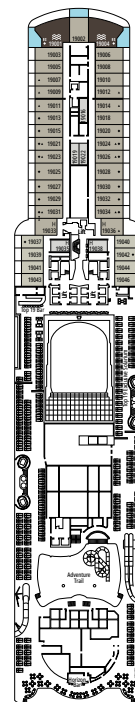

DECK PLANS & ACCOMMODATIONS

2.270 CABINS
5.877 GUESTS

MSC YACHT CLUB OWNER'S SUITE

VENCHI 1878 CHOCOLATE BAR

MARKETPLACE BUFFET & RESTAURANT

LEGEND

- ▲ Sofa bed
- ◆ Double sofa bed
- 3rd bed is a pullman bed
- ■ 3rd and 4th beds are pullman beds
- ● Bunk bed or sofa that can be converted into bunk bed (3rd and 4th beds); bunk beds are not suitable for children under the age of 6.
- ↔ Connecting cabins
- H Cabin for guests with disabilities or reduced mobility
- BS Cabin with bathtub and shower
- Cabin with obstructed view
- T Terrace
- ⊕ Terrace with whirlpool bath
- W Balcony with whirlpool bath
- Balcony with metal balustrade
- Balcony with half glass half metal balustrade

CABIN CATEGORIES

MSC Yacht Club Owner's Suite	YC4	19
MSC Yacht Club Royal Suite	YC3	16
MSC Yacht Club Deluxe Grand Suite	YCP	16-19
MSC Yacht Club Deluxe Suite	YC1	16-19
MSC Yacht Club Interior Suite	YIN	16-18
Two-Bedroom Grand Suite Aurea	SD	11-14
Grand Suite Aurea	SX	9-13
Premium Suite Aurea with Whirlpool	SLW	9-15
Premium Suite Aurea with Terrace	SLT	9
Premium Suite Aurea	SL1	9-15
Junior Suite Aurea	SM	9
Balcony Aurea	BA	9-15
Deluxe Balcony	BR4	15
Deluxe Balcony	BR3	13-14
Deluxe Balcony	BR2	11-12
Deluxe Balcony	BR1	9-10
Deluxe Ocean View	OR1	5
Premium Interior	IL1	10
Deluxe Interior	IR2	5-15
Deluxe Interior	IR1	5-10

- Our ships offer the possibility of combining 2 or 3 connecting cabins.
- All cabins have one double bed convertible to two single beds except in YC3 and in cabins for guests with disabilities or reduced mobility (H).
- 3rd and 4th beds available in all categories except for SLT and YIN.
- 5th bed available in IL1, SLW, SX, YC1 and YCP.
- 6th bed available in SD (cabins 11001, 12001 and 14001 have two double beds and one double sofa bed).

DECK 11
PALAWAN

DECK 12
PORQUEROLLES

DECK 13
COZUMEL

DECK 14
MAUI

DECK 15
OKINAWA

DECK 16
BALI

DECK 18
CAPRI

DECK 19
SIR BANI YAS