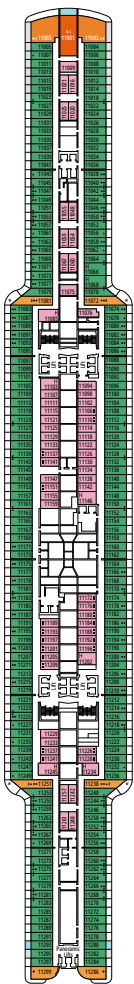

DECK 11
PALAWAN