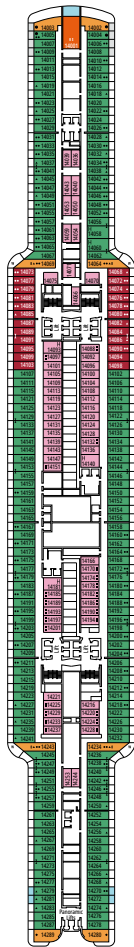

DECK 14
MAUI