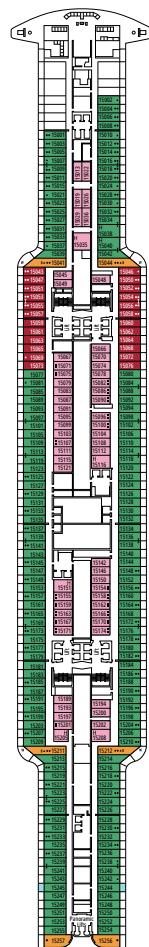

DECK 15
OKINAWA