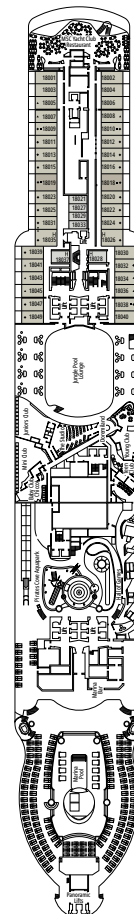

DECK 18
CAPRI