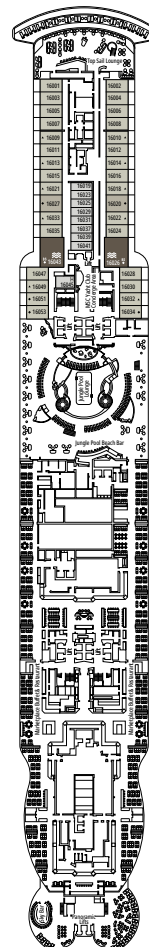

DECK 16
BALI