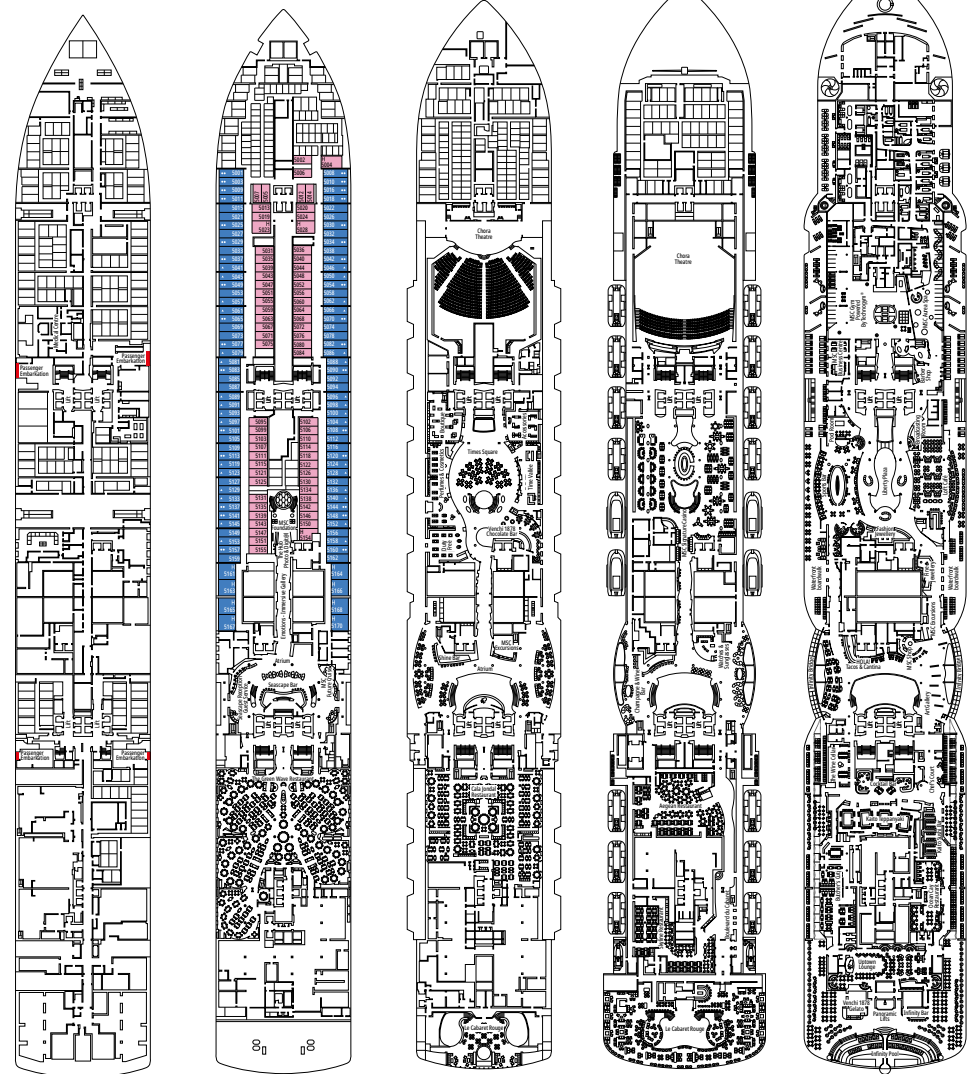

DECK 4
PHI PHI ISLAND

DECK 5
ILHABELA

DECK 6
IBIZA

DECK 7
MYKONOS

DECK 8
OCEAN CAY