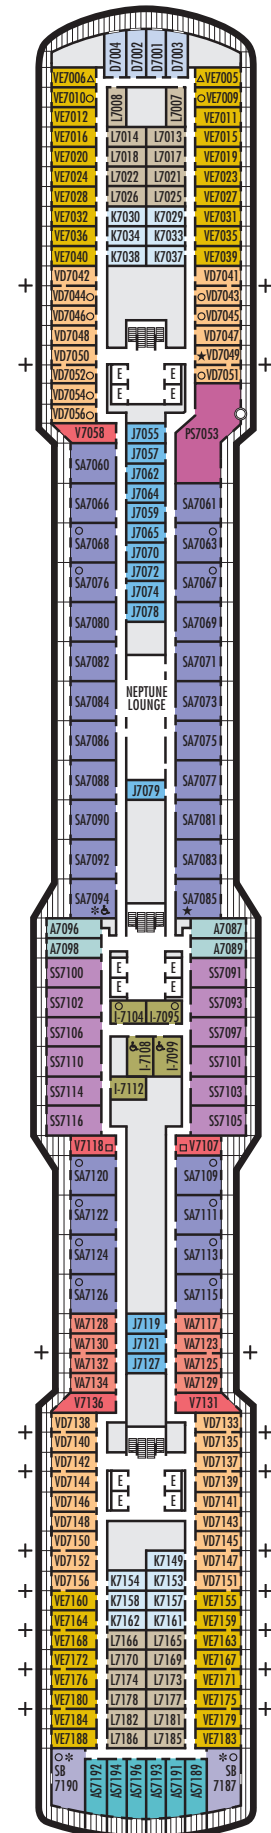

SA SB
Neptune Suites: 2 lower beds convertible to 1 king-size bed, bathroom with dual-sink vanity, full-size whirlpool bath & shower & additional shower stall, large sitting area, private verandah, floor-to-ceiling windows. Suites SB7187 & SB7190 are shower only.
Approximately 465–502 sq. ft. including verandah.

SS
Signature Suites: 2 lower beds convertible to 1 king-size bed, 1 Murphy bed for 1 person bathroom with dual-sink vanity, shower, large sitting area, private verandah, floor-to-ceiling windows.
Approximately 393–400 sq. ft. including verandah.

AS A
Vista Suites: 2 lower beds convertible to 1 queen-size bed, shower, sitting area, private verandah, refrigerator, floor-to-ceiling windows.
Approximately 260–356 sq. ft. including verandah.

VERANDAH STATEROOMS

V VA VD VE
Verandah: 2 lower beds convertible to 1 queen-size bed, shower, sitting area, private verandah, floor-to-ceiling windows.
Approximately 228–405 sq. ft. including verandah.

OCEAN-VIEW STATEROOMS

D
Large: 2 lower beds convertible to 1 queen-size bed, shower.
Approximately 175–282 sq. ft.

INTERIOR STATEROOMS

I J K L
Large or Standard: 2 lower beds convertible to 1 queen-size bed, shower.
Approximately 143–225 sq. ft.

Schubert Deck