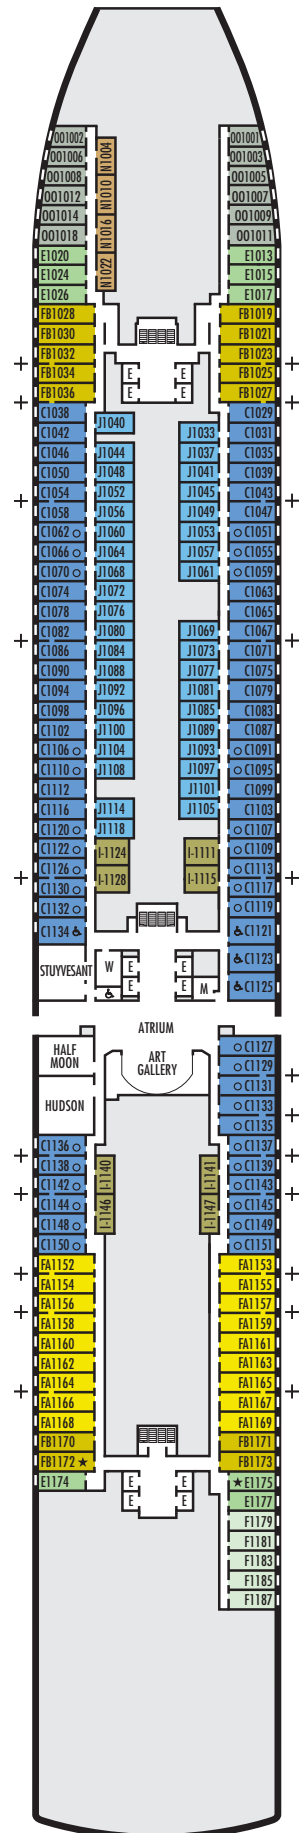

ACCESSIBILITY STATEROOM SYMBOL LEGEND

- ♿ **Fully Accessible:** Suites SA7094 & A6148, and staterooms VA8132, I-7108, I-6116, I-5112, V5057, V5052, VH4094, C1125, have a roll-in shower only. Suite A6150 and staterooms VA8149, VA8147, VA8134, I-7099, I-6131, V5175, V5152, I-5133, V5055, V5054, VH4165, VH4144, VH4105, C1134, C1123, C1121 have a transfer shower.
- ★ **Ambulatory Accessible:** Suites B8103 & SA7085 and staterooms K11049, VB11040, VQ10033, VE8142, VD7049, K6185, VC6158, V5051, V5048, FB1172 & E1175 have a shower only with small step, step into bathroom, standard interior and exterior door size

For more information regarding accessibility features on our ships please visit the [Accessibility](#) section of our website.

OCEAN-VIEW STATEROOMS

FA FB

Family: 2 lower beds convertible to 1 queen-size bed, 1 sofa bed for 2 persons & 1 upper bed. 2 bathrooms — one with bathtub, shower, sink & toilet; one with shower & sink. Approximately 222–231 sq. ft.

C E F

Large: 2 lower beds convertible to 1 queen-size bed, shower. Approximately 175–282 sq. ft.

OO

Single: 1 lower bed, shower. Approximately 127–172 sq. ft.

INTERIOR STATEROOMS

I

Large or Standard: 2 lower beds convertible to 1 queen-size bed, shower. Approximately 143–225 sq. ft.

J N

Standard: 2 lower beds convertible to 1 queen-size bed, shower. Approximately 143–225 sq. ft.

DECK 1—MAIN DECK

Staterooms 1001–1187

Main Deck

ROTTERDAM

DECK PLANS & STATEROOMS

The deck plans are color-coded by category of stateroom, and the category letter precedes the stateroom number in each room. All staterooms are equipped with interactive LED television with On Demand movies, programming and multichannel music; mini-bar; mini-safe; data port; telephone.