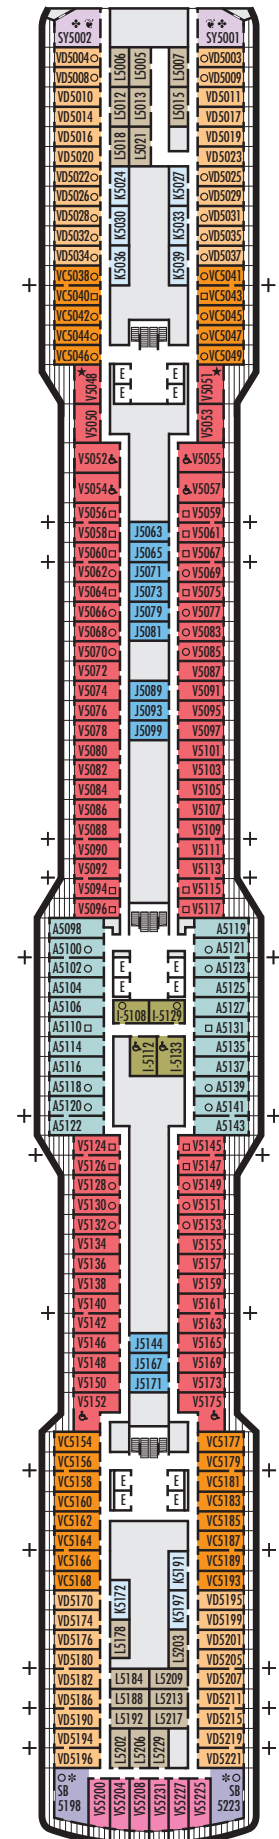

C E F

Large: 2 lower beds convertible to 1 queen-size bed, shower. Approximately 175–282 sq. ft.

OO

Single: 1 lower bed, shower. Approximately 127–172 sq. ft.

INTERIOR STATEROOMS

I

Large or Standard: 2 lower beds convertible to 1 queen-size bed, shower. Approximately 143–225 sq. ft.

VB VF VH

Verandah: 2 lower beds convertible to 1 queen-size bed, shower, sitting area, private verandah, floor-to-ceiling windows. All VH-category staterooms have partially obstructed views. Approximately 228–405 sq. ft. including verandah.

VS V VC VD
Verandah: 2 lower beds convertible to 1 queen-size bed, shower, sitting area, private verandah, floor-to-ceiling windows.
Approximately 228–405 sq. ft. including verandah.

INTERIOR STATEROOMS

I
Large or Standard: 2 lower beds convertible to 1 queen-size bed, shower.
Approximately 143–225 sq. ft.

J K L
Standard: 2 lower beds convertible to 1 queen-size bed, shower.
Approximately 143–225 sq. ft.