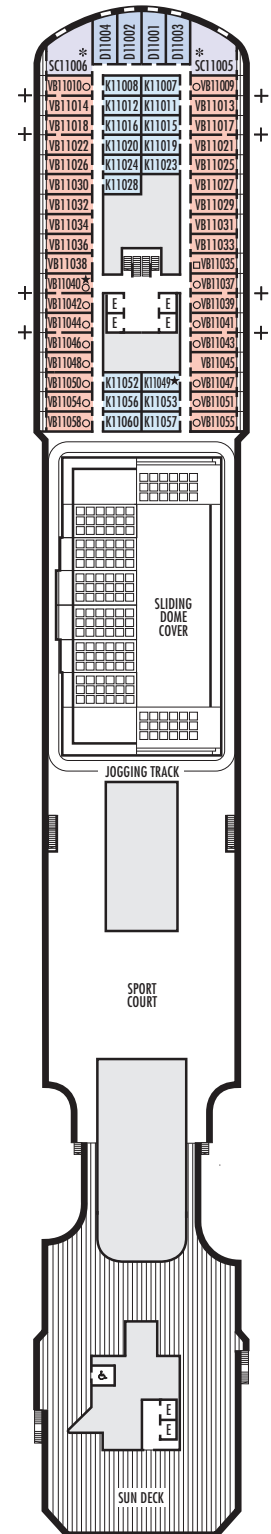

- ♿ **Fully Accessible:** Suites SA7094 & A6148, and staterooms VA8132, I-7108, I-6116, I-5112, V5057, V5052, VH4094, C1125, have a roll-in shower only. Suite A6150 and staterooms VA8149, VA8147, VA8134, I-7099, I-6131, V5175, V5152, I-5133, V5055, V5054, VH4165, VH4144, VH4105, C1134, C1123, C1121 have a transfer shower.
- ★ **Ambulatory Accessible:** Suites B8103 & SA7085 and staterooms K11049, VB11040, VQ10033, VE8142, VD7049, K6185, VC6158, V5051, V5048, FB1172 & E1175 have a shower only with small step, step into bathroom, standard interior and exterior door size

For more information regarding accessibility features on our ships please visit the [Accessibility](#) section of our website.

VERANDAH SUITES

SC
Neptune Suites: 2 lower beds convertible to 1 king-size bed, bathroom with dual-sink vanity, shower, large sitting area, private verandah, floor-to-ceiling windows.
Approximately 465–502 sq. ft. including verandah.

VERANDAH STATEROOMS

VB
Verandah: 2 lower beds convertible to 1 queen-size bed, shower, sitting area, private verandah, floor-to-ceiling windows.
Approximately 228–405 sq. ft. including verandah.

OCEAN-VIEW STATEROOMS

D
Large: 2 lower beds convertible to 1 queen-size bed, shower.
Approximately 175–282 sq. ft.

INTERIOR STATEROOMS

K
Standard: 2 lower beds convertible to 1 queen-size bed, shower.
Approximately 143–225 sq. ft.

Sun Deck