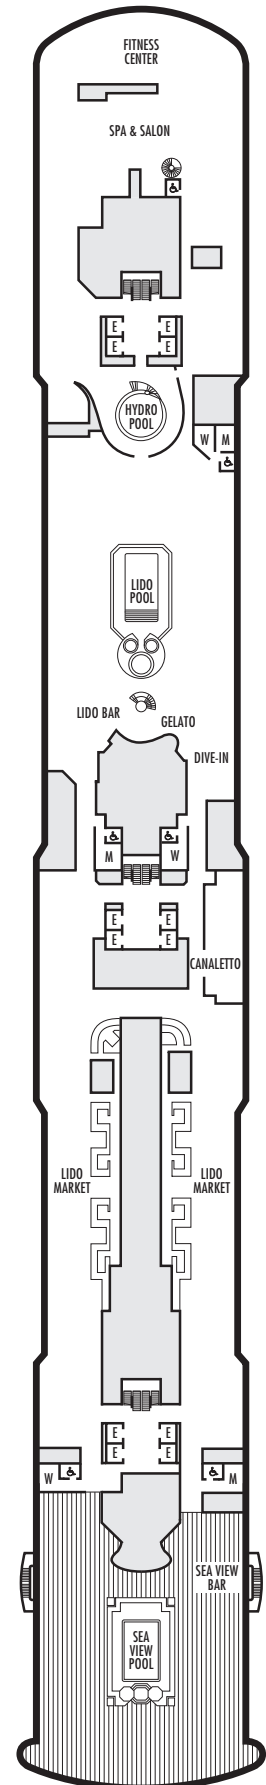

ROTTERDAM

DECK PLANS & STATEROOMS

The deck plans are color-coded by category of stateroom, and the category letter precedes the stateroom number in each room. All staterooms are equipped with interactive LED television with On Demand movies, programming and multichannel music; mini-bar; mini-safe; data port; telephone.

Important Note: Not all staterooms within each category have the same furniture configuration and/or facilities. Appropriate symbols within the rooms on the deck plans describe differences from the stateroom descriptions below.

All information is subject to change.

STATEROOM SYMBOL LEGEND

- Quad (2 lower beds, 1 sofa bed, 1 upper)
- ⊙ Triple (2 lower beds, 1 upper)
- Triple (2 lower beds, 1 sofa bed)
- ☞ Double (2 lower beds convertible to 1 king-size bed, no Murphy bed)
- △ Partially obstructed view
- + Connecting rooms
- Floor-to-ceiling windows
- Shower only
- ▮ Uncovered verandah
- Staterooms have solid steel verandah railings instead of clear-view Plexiglas® railings
- ♣ Suites have part solid steel, part clear-view Plexiglas® verandah railings

ACCESSIBILITY STATEROOM SYMBOL LEGEND

- ♿ **Fully Accessible:** Suites SA7094 & A6148, and staterooms VA8132, I-7108, I-6116, I-5112, V5057, V5052, VH4094, C1125, have a roll-in shower only. Suite A6150 and staterooms VA8149, VA8147, VA8134, I-7099, I-6131, V5175, V5152, I-5133, V5055, V5054, VH4165, VH4144, VH4105, C1134, C1123, C1121 have a transfer shower.
- ★ **Ambulatory Accessible:** Suites B8103 & SA7085 and staterooms K11049, VB11040, VQ10033, VE8142, VD7049, K6185, VC6158, V5051, V5048, FB1172 & E1175 have a shower only with small step, step into bathroom, standard interior and exterior door size