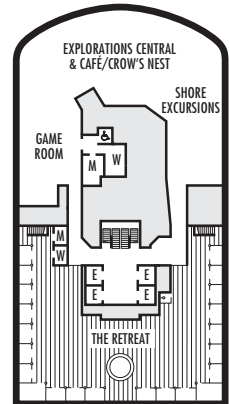

All information is subject to change.

STATEROOM SYMBOL LEGEND

- Quad (2 lower beds, 1 sofa bed, 1 upper)
- ⊙ Triple (2 lower beds, 1 upper)
- Triple (2 lower beds, 1 sofa bed)
- ☞ Double (2 lower beds convertible to 1 king-size bed, no Murphy bed)
- △ Partially obstructed view
- + Connecting rooms
- Floor-to-ceiling windows
- Shower only
- ▮ Uncovered verandah
- Staterooms have solid steel verandah railings instead of clear-view Plexiglas® railings
- ♣ Suites have part solid steel, part clear-view Plexiglas® verandah railings

ACCESSIBILITY STATEROOM SYMBOL LEGEND

- ♿ **Fully Accessible:** Suites SA7094 & A6148, and staterooms VA8132, I-7108, I-6116, I-5112, V5057, V5052, VH4094, C1125, have a roll-in shower only. Suite A6150 and staterooms VA8149, VA8147, VA8134, I-7099, I-6131, V5175, V5152, I-5133, V5055, V5054, VH4165, VH4144, VH4105, C1134, C1123, C1121 have a transfer shower.
- ★ **Ambulatory Accessible:** Suites B8103 & SA7085 and staterooms K11049, VB11040, VQ10033, VE8142, VD7049, K6185, VC6158, V5051, V5048, FB1172 & E1175 have a shower only with small step, step into bathroom, standard interior and exterior door size

For more information regarding accessibility features on our ships please visit the [Accessibility](#) section of our website.

Observation Deck