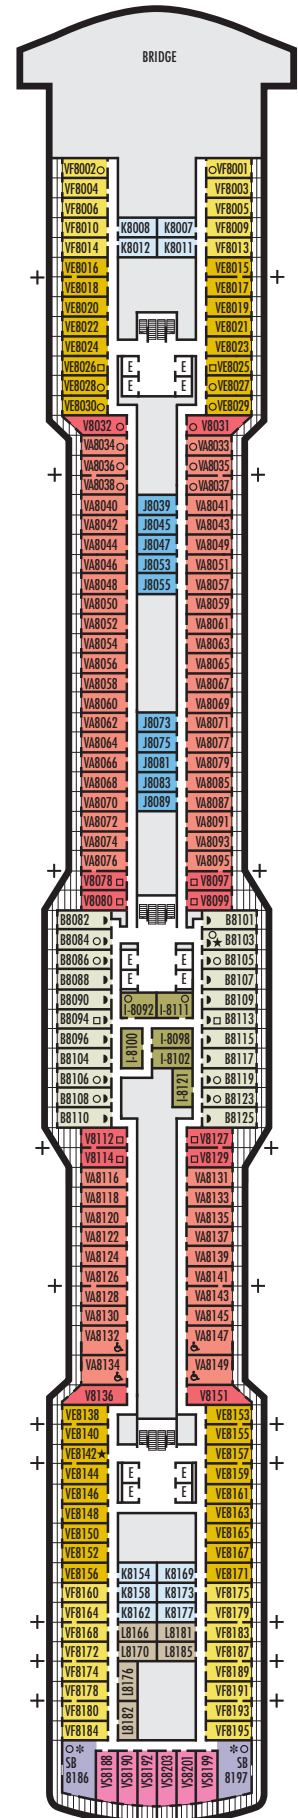

For more information regarding accessibility features on our ships please visit the [Accessibility](#) section of our website.

VERANDAH SUITES

SB
Neptune Suites: 2 lower beds convertible to 1 king-size bed, bathroom with dual-sink vanity, shower, large sitting area, private verandah, floor-to-ceiling windows.
Approximately 465–502 sq. ft. including verandah.

B
Vista Suites: 2 lower beds convertible to 1 queen-size bed, shower, sitting area, private verandah, refrigerator, floor-to-ceiling windows.
Approximately 260–356 sq. ft. including verandah.

VERANDAH STATEROOMS

VS V VA VE VF
Verandah: 2 lower beds convertible to 1 queen-size bed, shower, sitting area, private verandah, floor-to-ceiling windows.
Approximately 228–405 sq. ft. including verandah.

INTERIOR STATEROOMS

I
Large or Standard: 2 lower beds convertible to 1 queen-size bed, shower.
Approximately 143–225 sq. ft.

J K L
Standard: 2 lower beds convertible to 1 queen-size bed, shower.
Approximately 143–225 sq. ft.

Navigation Deck