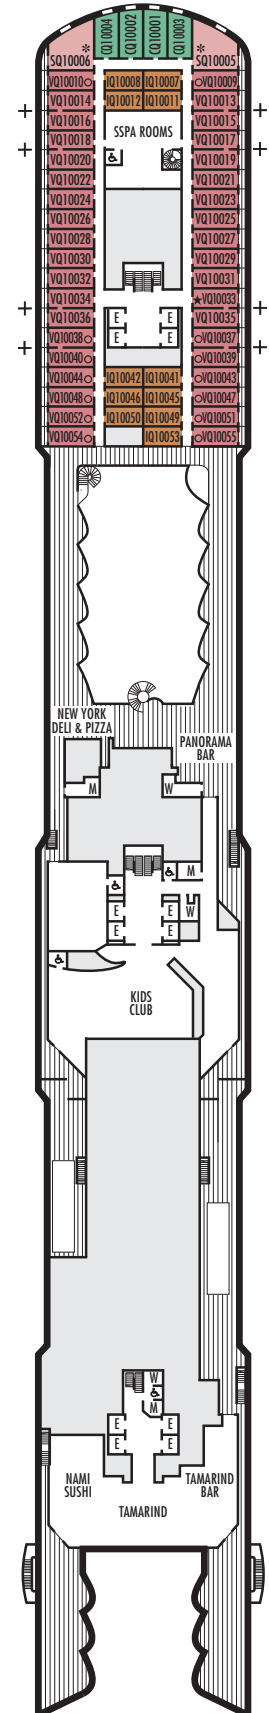

For more information regarding accessibility features on our ships please visit the [Accessibility](#) section of our website.

VERANDAH SPA SUITES

■ SQ

Neptune Spa Suites: 2 lower beds convertible to 1 king-size bed, bathroom with dual-sink vanity, shower, large sitting area, private verandah, floor-to-ceiling windows. Approximately 465–502 sq. ft. including verandah.

VERANDAH SPA STATEROOMS

■ VQ

Verandah Spa: 2 lower beds convertible to 1 queen-size bed, shower, sitting area, private verandah, floor-to-ceiling windows. Approximately 228–405 sq. ft. including verandah.

OCEAN-VIEW SPA STATEROOMS

■ CQ

Large Ocean-view Spa: 2 lower beds convertible to 1 queen-size bed, shower. Approximately 175–282 sq. ft.

INTERIOR SPA STATEROOMS

■ IQ

Large Interior Spa: 2 lower beds convertible to 1 queen-size bed, shower. Approximately 143–225 sq. ft.

Panorama Deck