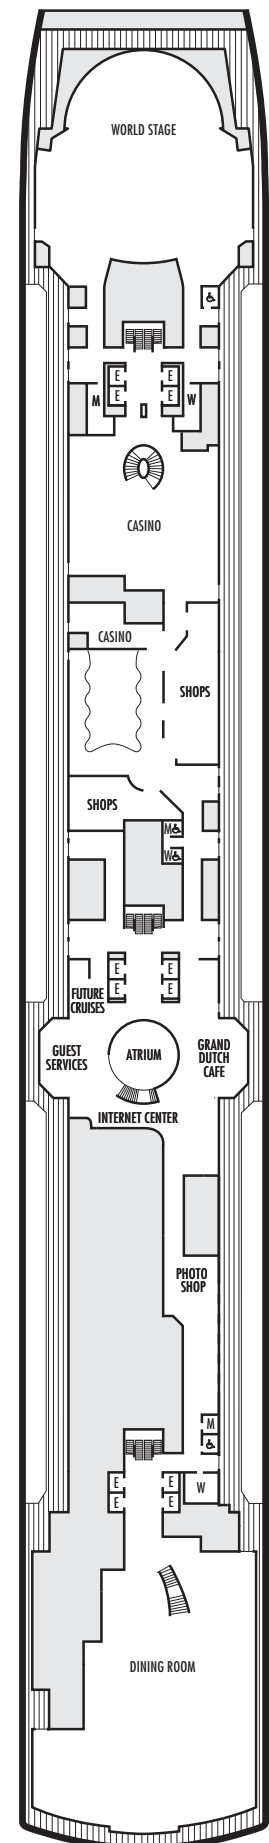

ROTTERDAM

DECK PLANS & STATEROOMS

The deck plans are color-coded by category of stateroom, and the category letter precedes the stateroom number in each room. All staterooms are equipped with interactive LED television with On Demand movies, programming and multichannel music; mini-bar; mini-safe; data port; telephone.

Important Note: Not all staterooms within each category have the same furniture configuration and/or facilities. Appropriate symbols within the rooms on the deck plans describe differences from the stateroom descriptions below.

All information is subject to change.

STATEROOM SYMBOL LEGEND

- Quad (2 lower beds, 1 sofa bed, 1 upper)
- ⊙ Triple (2 lower beds, 1 upper)
- Triple (2 lower beds, 1 sofa bed)
- ☞ Double (2 lower beds convertible to 1 king-size bed, no Murphy bed)
- △ Partially obstructed view
- + Connecting rooms
- Floor-to-ceiling windows
- Shower only
- ▸ Uncovered verandah
- Staterooms have solid steel verandah railings instead of clear-view Plexiglas® railings
- ♣ Suites have part solid steel, part clear-view Plexiglas® verandah railings

ACCESSIBILITY STATEROOM SYMBOL LEGEND

- ♿ **Fully Accessible:** Suites SA7094 & A6148, and staterooms VA8132, I-7108, I-6116, I-5112, V5057, V5052, VH4094, C1125, have a roll-in shower only. Suite A6150 and staterooms VA8149, VA8147, VA8134, I-7099, I-6131, V5175, V5152, I-5133, V5055, V5054, VH4165, VH4144, VH4105, C1134, C1123, C1121 have a transfer shower.
- ★ **Ambulatory Accessible:** Suites B8103 & SA7085 and staterooms K11049, VB11040, VQ10033, VE8142, VD7049, K6185, VC6158, V5051, V5048, FB1172 & E1175 have a shower only with small step, step into bathroom, standard interior and exterior door size