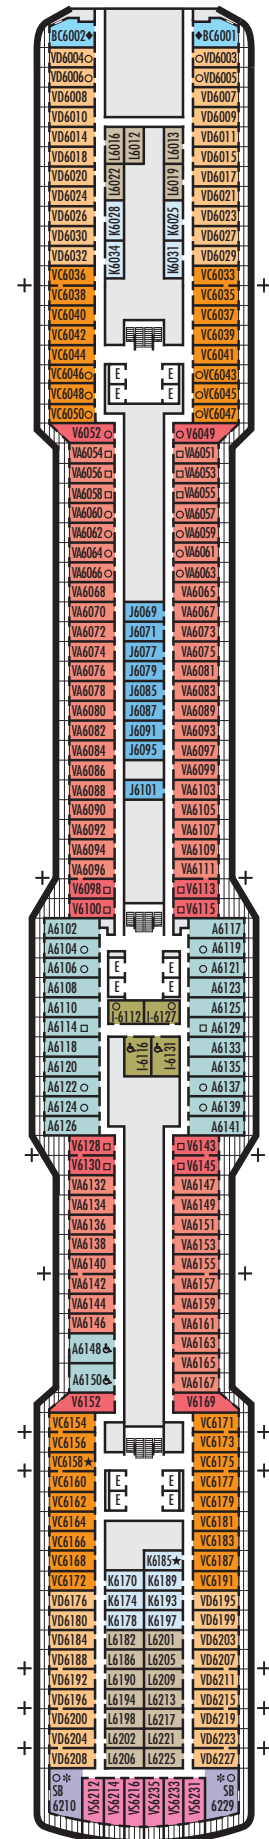

VB VF VH

Verandah: 2 lower beds convertible to 1 queen-size bed, shower, sitting area, private verandah, floor-to-ceiling windows. All VH-category staterooms have partially obstructed views. Approximately 228–405 sq. ft. including verandah.

I
Large or Standard: 2 lower beds convertible to 1 queen-size bed, shower.
Approximately 143–225 sq. ft.

J K L
Standard: 2 lower beds convertible to 1 queen-size bed, shower.
Approximately 143–225 sq. ft.

■ VS ■ V ■ VA ■ VC ■ VD

Verandah: 2 lower beds convertible to 1 queen-size bed, shower, sitting area, private verandah, floor-to-ceiling windows. Approximately 228–405 sq. ft. including verandah.

INTERIOR STATEROOMS

■ I

Large or Standard: 2 lower beds convertible to 1 queen-size bed, shower. Approximately 143–225 sq. ft.

■ J ■ K ■ L

Standard: 2 lower beds convertible to 1 queen-size bed, shower. Approximately 143–225 sq. ft.