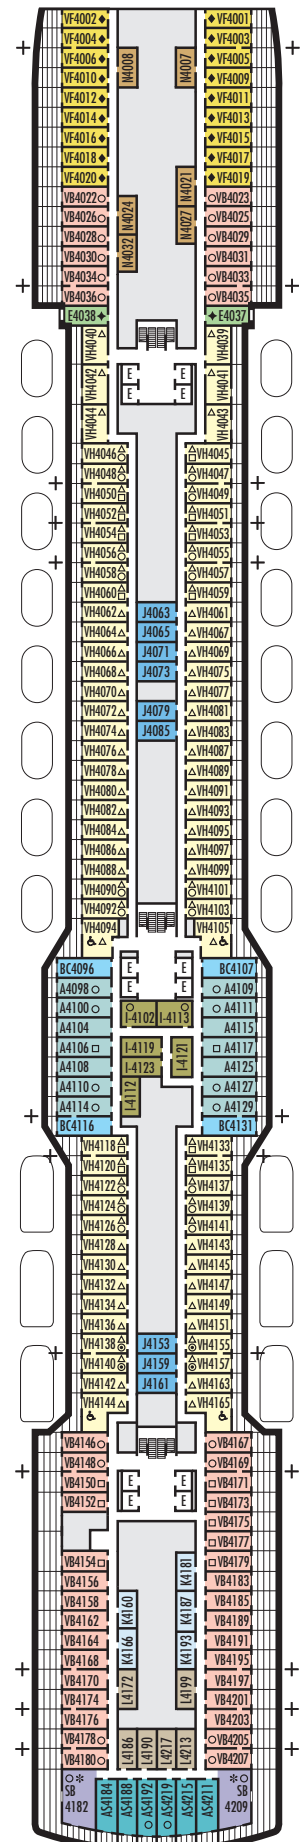

For more information regarding accessibility features on our ships please visit the [Accessibility](#) section of our website.

VERANDAH SUITES

SB

Neptune Suites: 2 lower beds convertible to 1 king-size bed, bathroom with dual-sink vanity, shower, large sitting area, private verandah, floor-to-ceiling windows. Approximately 465–502 sq. ft. including verandah.

AS A BC

Vista Suites: 2 lower beds convertible to 1 queen-size bed, shower, sitting area, private verandah, refrigerator, floor-to-ceiling windows. Approximately 260–356 sq. ft. including verandah.

VERANDAH STATEROOMS

VB VF VH

Verandah: 2 lower beds convertible to 1 queen-size bed, shower, sitting area, private verandah, floor-to-ceiling windows. All VH-category staterooms have partially obstructed views. Approximately 228–405 sq. ft. including verandah.

OCEAN-VIEW STATEROOMS

E

Large: 2 lower beds convertible to 1 queen-size bed, shower. Approximately 175–282 sq. ft.

INTERIOR STATEROOMS

I

Large or Standard: 2 lower beds convertible to 1 queen-size bed, shower. Approximately 143–225 sq. ft.

J K L N

Standard: 2 lower beds convertible to 1 queen-size bed, shower. Approximately 143–225 sq. ft.