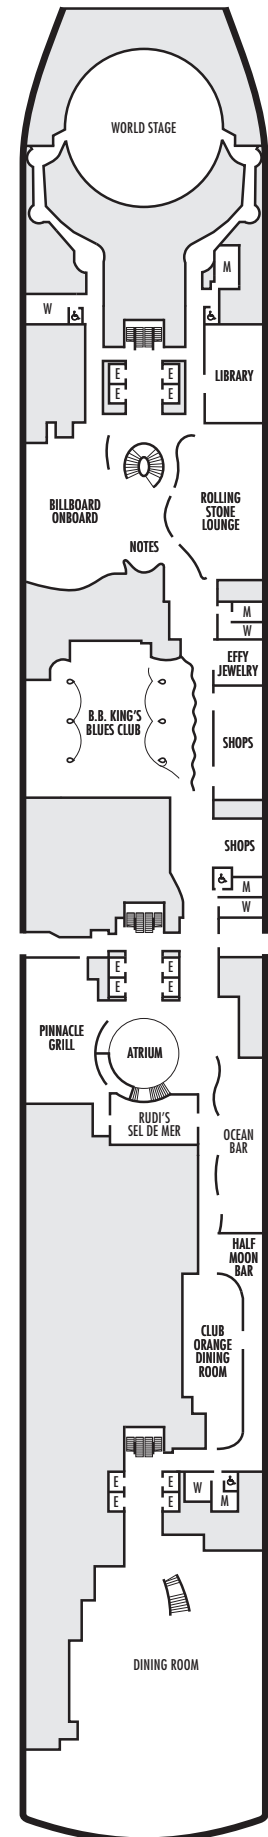

ROTTERDAM

DECK PLANS & STATEROOMS

The deck plans are color-coded by category of stateroom, and the category letter precedes the stateroom number in each room. All staterooms are equipped with interactive LED television with On Demand movies, programming and multichannel music; mini-bar; mini-safe; data port; telephone.

Important Note: Not all staterooms within each category have the same furniture configuration and/or facilities. Appropriate symbols within the rooms on the deck plans describe differences from the stateroom descriptions below.

All information is subject to change.

STATEROOM SYMBOL LEGEND

- Quad (2 lower beds, 1 sofa bed, 1 upper)
- ⊙ Triple (2 lower beds, 1 upper)
- Triple (2 lower beds, 1 sofa bed)
- ♿ Double (2 lower beds convertible to 1 king-size bed, no Murphy bed)
- △ Partially obstructed view
- + Connecting rooms
- Floor-to-ceiling windows
- Shower only
- ▮ Uncovered verandah
- Staterooms have solid steel verandah railings instead of clear-view Plexiglas® railings
- ♣ Suites have part solid steel, part clear-view Plexiglas® verandah railings

ACCESSIBILITY STATEROOM SYMBOL LEGEND

- ♿ **Fully Accessible:** Suites SA7094 & A6148, and staterooms VA8132, I-7108, I-6116, I-5112, V5057, V5052, VH4094, C1125, have a roll-in shower only. Suite A6150 and staterooms VA8149, VA8147, VA8134, I-7099, I-6131, V5175, V5152, I-5133, V5055, V5054, VH4165, VH4144, VH4105, C1134, C1123, C1121 have a transfer shower.
- ★ **Ambulatory Accessible:** Suites B8103 & SA7085 and staterooms K11049, VB11040, VQ10033, VE8142, VD7049, K6185, VC6158, V5051, V5048, FB1172 & E1175 have a shower only with small step, step into bathroom, standard interior and exterior door size