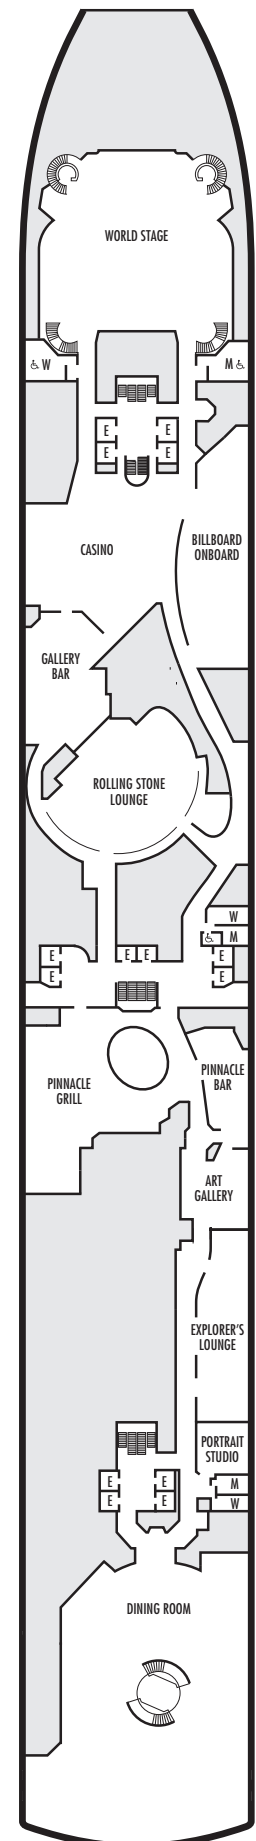

OOSTERDAM

DECK PLANS & STATEROOMS

The deck plans are color-coded by category of stateroom, and the category letter precedes the stateroom number in each room. All staterooms are equipped with interactive LED television with On Demand movies, programming and multichannel music; mini-bar; mini-safe; data port; telephone.

Important Note: Not all staterooms within each category have the same furniture configuration and/or facilities. Appropriate symbols within the rooms on the deck plans describe differences from the stateroom descriptions below.

All information is subject to change.

STATEROOM SYMBOL LEGEND

- Quad (2 lower beds, 1 sofa bed, 1 upper)
- Triple (2 lower beds, 1 sofa bed)
- △ Partial sea view
- × Fully obstructed view
- + Connecting rooms
- Shower only
- ♣ Single sink vanity
- Staterooms have solid steel verandah railings instead of clear-view Plexiglas® railings

ACCESSIBILITY

STATEROOM SYMBOL LEGEND

- ♿ **Fully Accessible:** Suites SC6175, SC6164, SS6108, SY5002 & SY5001 have a bathtub and transfer shower. Staterooms VB6004, VB6003, J1074, K1012 & K1011 have a roll-in shower only.
- ▼ **Fully Accessible with Single Side Approach:** Suite SY8068 has a bathtub and transfer shower. Staterooms I-8037, D1100, C1082, C1081 have a roll-in shower, 2 twin beds with wheelchair access between the beds for meeting compliance spacing requirements although bed is convertible to queen-size bed if full compliance is not needed.
- ★ **Ambulatory Accessible:** Staterooms VA8032, VA8031, VA6049, VA5140, VA5137, VA5054, VA5051, VA4132, VA4131, H4090, H4089, VA4052 & VA4051 have a shower with no threshold. Staterooms J1063 and J1067 are shower only with small step into bathroom