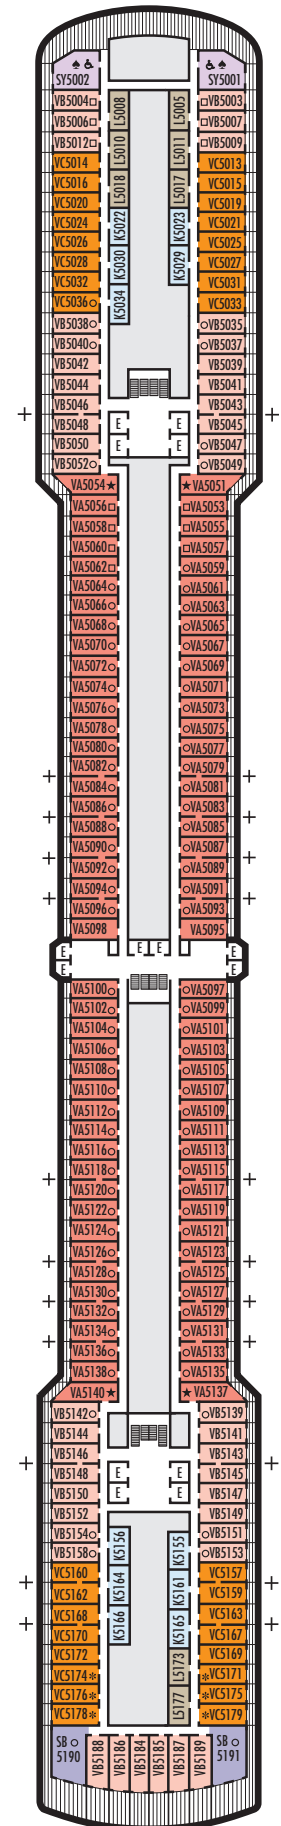

For more information regarding accessibility features on our ships please visit the [Accessibility](#) section of our website.

VERANDAH SUITES

SB

Neptune Suites: 2 lower beds convertible to 1 king-size bed, bathroom with dual sink vanity, full-size whirlpool bath & shower & additional shower stall, large sitting area, dressing room, private verandah, 1 sofa bed for 2 persons, floor-to-ceiling windows. Approximately 500–712 sq. ft. including verandah.

SY

Signature Suites: 2 lower beds convertible to 1 queen-size bed, bathroom with dual sink vanity, full-size whirlpool bath & shower & additional shower stall, large sitting area, private verandah, 1 sofa bed for 1 person, floor-to-ceiling windows. Approximately 372–384 sq. ft. including verandah.

VERANDAH STATEROOMS

VA VB VC

Verandah: 2 lower beds convertible to 1 queen-size bed, bathtub & shower, sitting area, private verandah, floor-to-ceiling windows. Approximately 212–359 sq. ft. including verandah.

INTERIOR STATEROOMS

K

Large or Standard: 2 lower beds convertible to 1 queen-size bed, shower. Approximately 151–233 sq. ft.

L

Standard: 2 lower beds convertible to 1 queen-size bed, shower. Approximately 151–233 sq. ft.

Verandah Deck