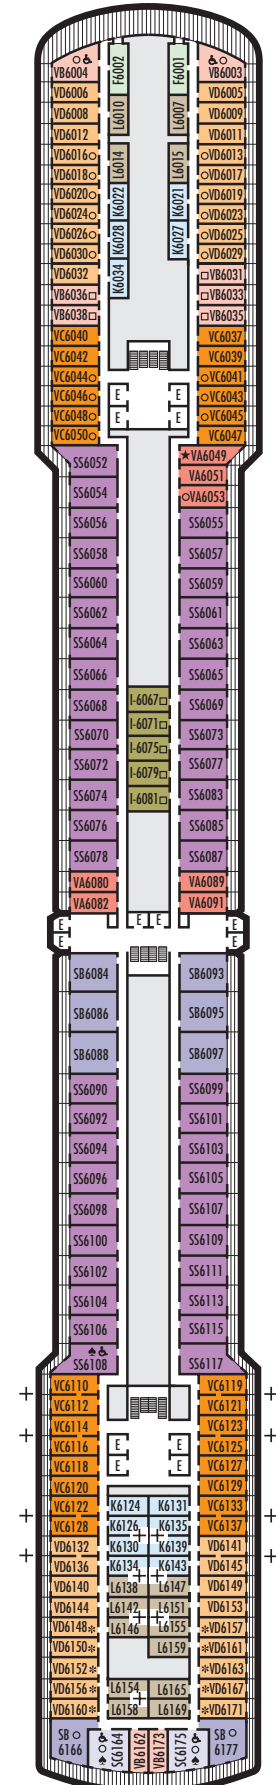

For more information regarding accessibility features on our ships please visit the [Accessibility](#) section of our website.

VERANDAH SUITES

■ SB ■ SC

Neptune Suites: 2 lower beds convertible to 1 king-size bed, bathroom with dual sink vanity, full-size whirlpool bath & shower & additional shower stall, large sitting area, dressing room, private verandah, 1 sofa bed for 2 persons, floor-to-ceiling windows. Approximately 500–712 sq. ft. including verandah.

■ SS

Signature Suites: 2 lower beds convertible to 1 queen-size bed, bathroom with dual sink vanity, full-size whirlpool bath & shower & additional shower stall, large sitting area, private verandah, 1 sofa bed for 1 person, floor-to-ceiling windows. Approximately 372–384 sq. ft. including verandah.

VERANDAH STATEROOMS

■ VA ■ VB ■ VC ■ VD

Verandah: 2 lower beds convertible to 1 queen-size bed, bathtub & shower, sitting area, private verandah, floor-to-ceiling windows. Approximately 213–359 sq. ft. including verandah.

OCEAN-VIEW STATEROOMS

■ F

Large: 2 lower beds convertible to 1 queen-size bed, bathtub & shower. Approximately 174–180 sq. ft.

INTERIOR STATEROOMS

■ I ■ K

Large or Standard: 2 lower beds convertible to 1 queen-size bed, shower. Approximately 151–233 sq. ft.

■ L

Standard: 2 lower beds convertible to 1 queen-size bed, shower. Approximately 151–233 sq. ft.

Upper Verandah Deck