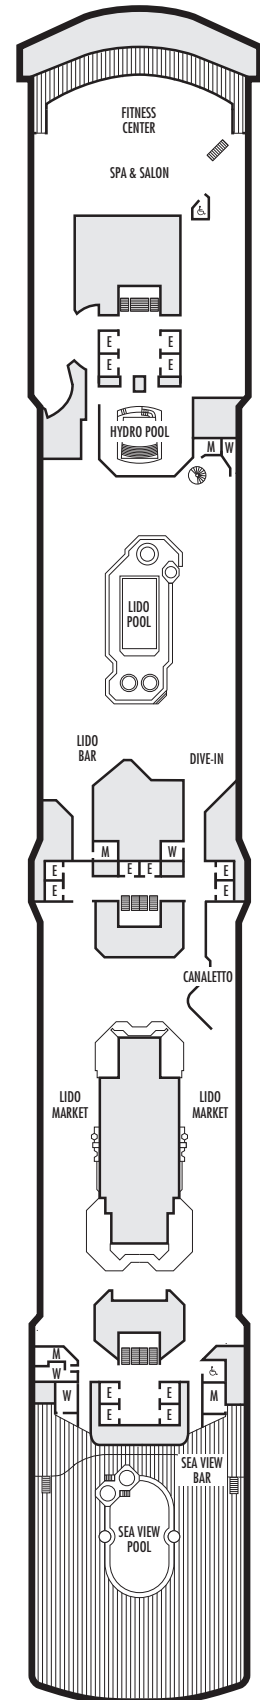

All information is subject to change.

STATEROOM SYMBOL LEGEND

- Quad (2 lower beds, 1 sofa bed, 1 upper)
- Triple (2 lower beds, 1 sofa bed)
- △ Partial sea view
- × Fully obstructed view
- + Connecting rooms
- Shower only
- ♣ Single sink vanity
- Staterooms have solid steel verandah railings instead of clear-view Plexiglas® railings

ACCESSIBILITY

STATEROOM SYMBOL LEGEND

- ♿ **Fully Accessible:** Suites SC6175, SC6164, SS6108, SY5002 & SY5001 have a bathtub and transfer shower. Staterooms VB6004, VB6003, J1074, K1012 & K1011 have a roll-in shower only.
- ▼ **Fully Accessible with Single Side Approach:** Suite SY8068 has a bathtub and transfer shower. Staterooms I-8037, D1100, C1082, C1081 have a roll-in shower, 2 twin beds with wheelchair access between the beds for meeting compliance spacing requirements although bed is convertible to queen-size bed if full compliance is not needed.
- ★ **Ambulatory Accessible:** Staterooms VA8032, VA8031, VA6049, VA5140, VA5137, VA5054, VA5051, VA4132, VA4131, H4090, H4089, VA4052 & VA4051 have a shower with no threshold. Staterooms J1063 and J1067 are shower only with small step into bathroom

For more information regarding accessibility features on our ships please visit the [Accessibility](#) section of our website.

Lido Deck