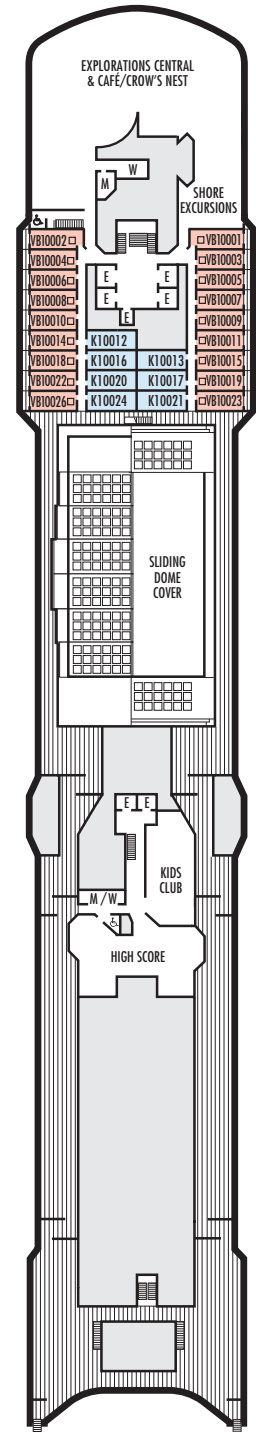

ACCESSIBILITY STATEROOM SYMBOL LEGEND

- ♿ **Fully Accessible:** Suites SC6175, SC6164, SS6108, SY5002 & SY5001 have a bathtub and transfer shower. Staterooms VB6004, VB6003, J1074, K1012 & K1011 have a roll-in shower only.
- ▼ **Fully Accessible with Single Side Approach:** Suite SY8068 has a bathtub and transfer shower. Staterooms I-8037, D1100, C1082, C1081 have a roll-in shower, 2 twin beds with wheelchair access between the beds for meeting compliance spacing requirements although bed is convertible to queen-size bed if full compliance is not needed.
- ★ **Ambulatory Accessible:** Staterooms VA8032, VA8031, VA6049, VA5140, VA5137, VA5054, VA5051, VA4132, VA4131, H4090, H4089, VA4052 & VA4051 have a shower with no threshold. Staterooms J1063 and J1067 are shower only with small step into bathroom

For more information regarding accessibility features on our ships please visit the [Accessibility](#) section of our website.

VERANDAH STATEROOMS

VB

Verandah: 2 lower beds convertible to 1 queen-size bed, bathtub & shower, sitting area, private verandah, floor-to-ceiling windows. Approximately 212–359 sq. ft including verandah.

INTERIOR STATEROOMS

K

Large or Standard: 2 lower beds convertible to 1 queen-size bed, shower. Approximately 151–233 sq. ft.

Observation Deck