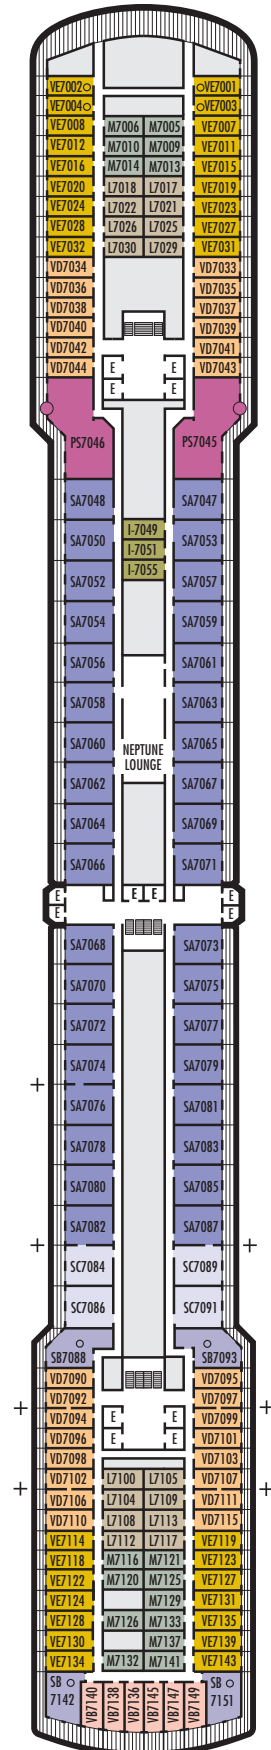

For more information regarding accessibility features on our ships please visit the [Accessibility](#) section of our website.

VERANDAH SUITES

PS

Pinnacle Suites: Bedroom with 1 king-size bed, oversized whirlpool bath & shower & additional shower stall, living room, dining room, dressing room, private verandah with whirlpool, pantry, 1 sofa bed for 2 persons, microwave, refrigerator, guest toilet, private stereo system, floor-to-ceiling windows.

Approximately 1,150 sq. ft. including verandah.

SA SB SC

Neptune Suites: 2 lower beds convertible to 1 king-size bed, bathroom with dual sink vanity, full-size whirlpool bath & shower & additional shower stall, large sitting area, dressing room, private verandah, 1 sofa bed for 2 persons, floor-to-ceiling windows.

Approximately 500–712 sq. ft. including verandah.

VERANDAH STATEROOMS

VB VD VE

Verandah: 2 lower beds convertible to 1 queen-size bed, bathtub & shower, sitting area, private verandah, floor-to-ceiling windows.

Approximately 212–359 sq. ft including verandah.

INTERIOR STATEROOMS

I

Large or Standard: 2 lower beds convertible to 1 queen-size bed, shower.

Approximately 151–233 sq. ft.

L M

Standard: 2 lower beds convertible to 1 queen-size bed, shower.

Approximately 151–233 sq. ft.

Rotterdam Deck