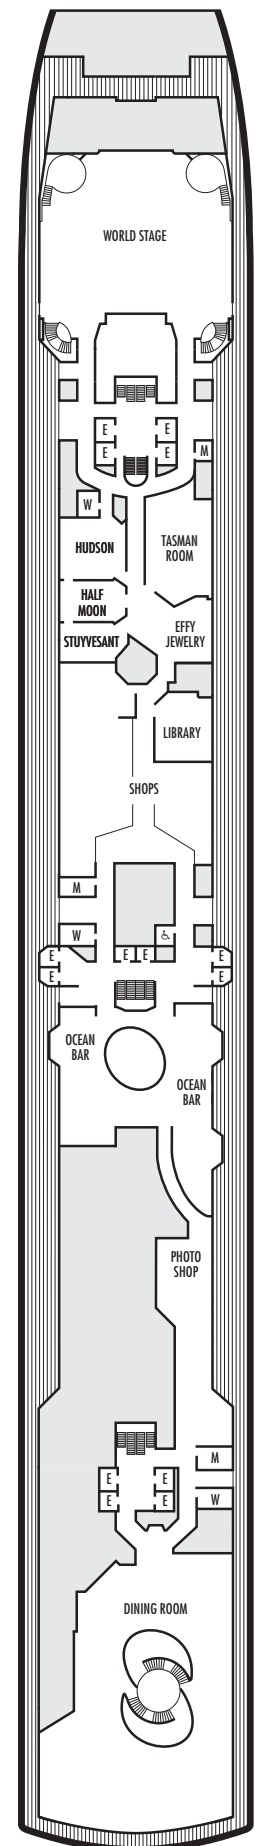

All information is subject to change.

STATEROOM SYMBOL LEGEND

- Quad (2 lower beds, 1 sofa bed, 1 upper)
- Triple (2 lower beds, 1 sofa bed)
- △ Partial sea view
- × Fully obstructed view
- + Connecting rooms
- Shower only
- ♣ Single sink vanity
- Staterooms have solid steel verandah railings instead of clear-view Plexiglas® railings

ACCESSIBILITY

STATEROOM SYMBOL LEGEND

- ♿ **Fully Accessible:** Suites SC6175, SC6164, SS6108, SY5002 & SY5001 have a bathtub and transfer shower. Staterooms VB6004, VB6003, J1074, K1012 & K1011 have a roll-in shower only.
- ▼ **Fully Accessible with Single Side Approach:** Suite SY8068 has a bathtub and transfer shower. Staterooms I-8037, D1100, C1082, C1081 have a roll-in shower, 2 twin beds with wheelchair access between the beds for meeting compliance spacing requirements although bed is convertible to queen-size bed if full compliance is not needed.
- ★ **Ambulatory Accessible:** Staterooms VA8032, VA8031, VA6049, VA5140, VA5137, VA5054, VA5051, VA4132, VA4131, H4090, H4089, VA4052 & VA4051 have a shower with no threshold. Staterooms J1063 and J1067 are shower only with small step into bathroom

For more information regarding accessibility features on our ships please visit the [Accessibility](#) section of our website.

Promenade Deck