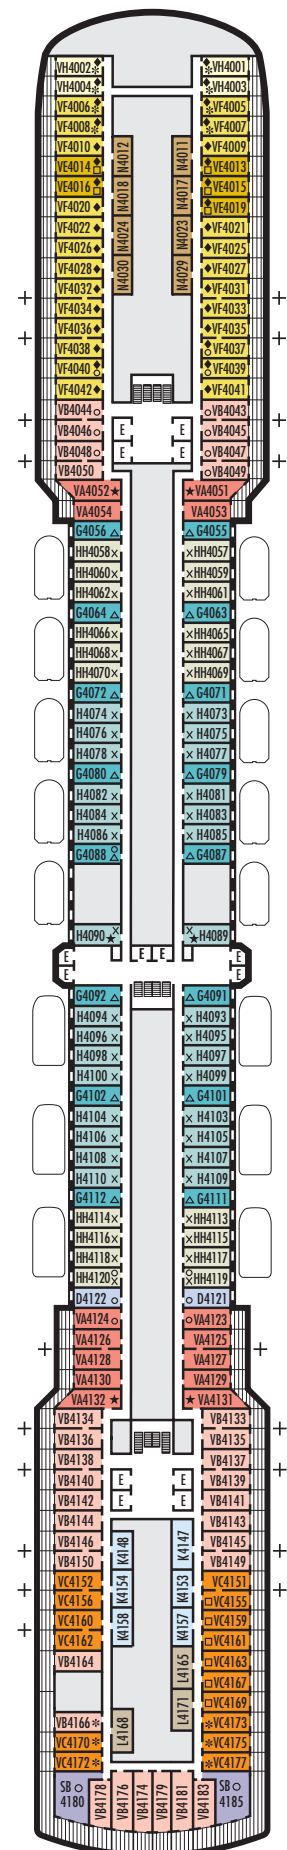

ACCESSIBILITY

STATEROOM SYMBOL LEGEND

- ♿ **Fully Accessible:** Suites SC6175, SC6164, SS6108, SY5002 & SY5001 have a bathtub and transfer shower. Staterooms VB6004, VB6003, J1074, K1012 & K1011 have a roll-in shower only.
- ▼ **Fully Accessible with Single Side Approach:** Suite SY8068 has a bathtub and transfer shower. Staterooms I-8037, D1100, C1082, C1081 have a roll-in shower, 2 twin beds with wheelchair access between the beds for meeting compliance spacing requirements although bed is convertible to queen-size bed if full compliance is not needed.
- ★ **Ambulatory Accessible:** Staterooms VA8032, VA8031, VA6049, VA5140, VA5137, VA5054, VA5051, VA4132, VA4131, H4090, H4089, VA4052 & VA4051 have a shower with no threshold. Staterooms J1063 and J1067 are shower only with small step into bathroom.

INTERIOR STATEROOMS

- J

Large: 2 lower beds convertible to 1 queen-size bed, shower. Approximately 151–233 sq. ft.

- K

Large or Standard: 2 lower beds convertible to 1 queen-size bed, shower. Approximately 151–233 sq. ft.

OCEAN-VIEW STATEROOMS

D
Large: 2 lower beds convertible to 1 queen-size bed, bathtub & shower. Approximately 174–180 sq. ft.

G H HH
Large: 2 lower beds convertible to 1 queen-size bed, bathtub & shower. All G-category staterooms have partial sea views. All H- & HH-category staterooms have fully obstructed views. Approximately 174–180 sq. ft.

INTERIOR STATEROOMS

K
Large or Standard: 2 lower beds convertible to 1 queen-size bed, shower. Approximately 151–233 sq. ft.

L N
Standard: 2 lower beds convertible to 1 queen-size bed, shower. Approximately 151–233 sq. ft.