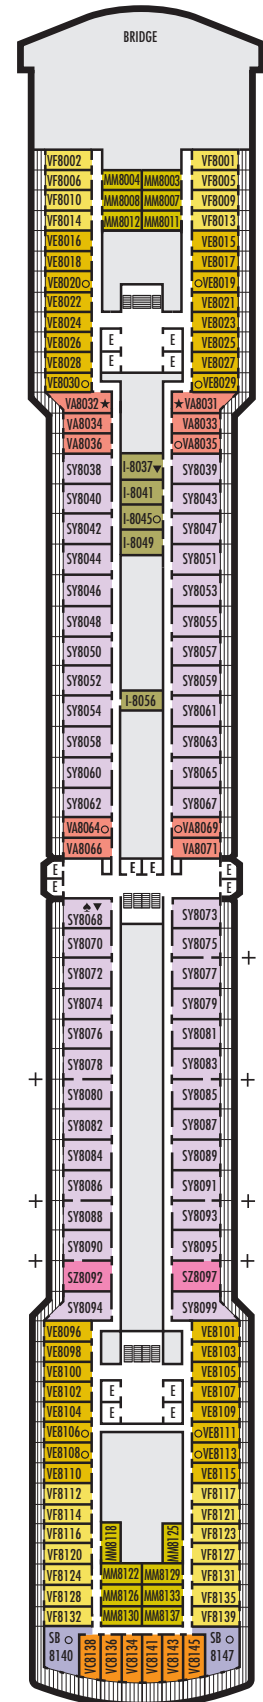

For more information regarding accessibility features on our ships please visit the [Accessibility](#) section of our website.

VERANDAH SUITES

SB
Neptune Suites: 2 lower beds convertible to 1 king-size bed, bathroom with dual sink vanity, full-size whirlpool bath & shower & additional shower stall, large sitting area, dressing room, private verandah, 1 sofa bed for 2 persons, floor-to-ceiling windows.
Approximately 500–712 sq. ft. including verandah.

SY SZ
Signature Suites: 2 lower beds convertible to 1 queen-size bed, bathroom with dual sink vanity, full-size whirlpool bath & shower & additional shower stall, large sitting area, private verandah, 1 sofa bed for 1 person, floor-to-ceiling windows.
Approximately 372–384 sq. ft. including verandah.

VERANDAH STATEROOMS

VA VC VE VF
Verandah: 2 lower beds convertible to 1 queen-size bed, bathtub & shower, sitting area, private verandah, floor-to-ceiling windows.
Approximately 212–359 sq. ft. including verandah.

INTERIOR STATEROOMS

I MM
Large or Standard: 2 lower beds convertible to 1 queen-size bed, shower.
Approximately 151–233 sq. ft.

Navigation Deck