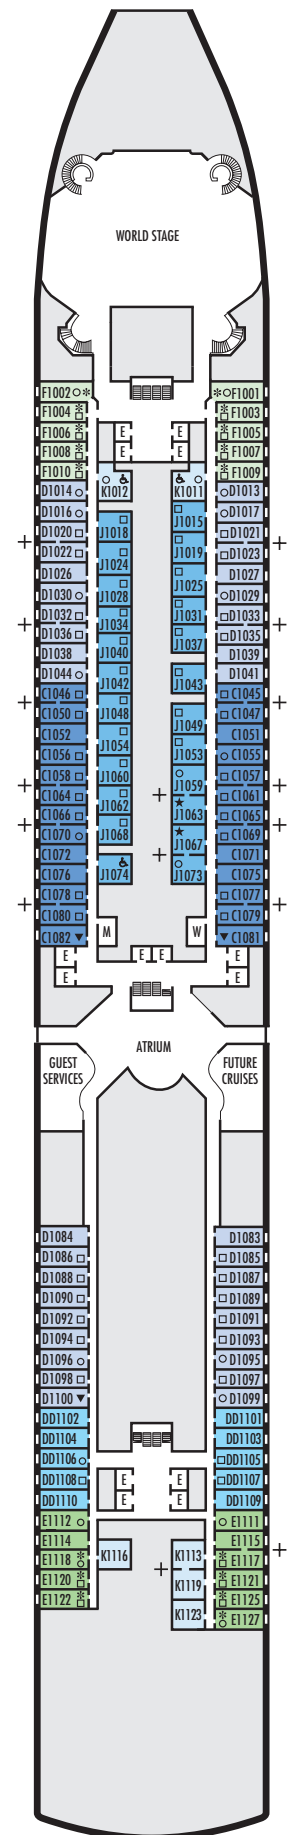

ACCESSIBILITY

STATEROOM SYMBOL LEGEND

- ♿ **Fully Accessible:** Suites SC6175, SC6164, SS6108, SY5002 & SY5001 have a bathtub and transfer shower. Staterooms VB6004, VB6003, J1074, K1012 & K1011 have a roll-in shower only.
- ▼ **Fully Accessible with Single Side Approach:** Suite SY8068 has a bathtub and transfer shower. Staterooms I-8037, D1100, C1082, C1081 have a roll-in shower, 2 twin beds with wheelchair access between the beds for meeting compliance spacing requirements although bed is convertible to queen-size bed if full compliance is not needed.
- ★ **Ambulatory Accessible:** Staterooms VA8032, VA8031, VA6049, VA5140, VA5137, VA5054, VA5051, VA4132, VA4131, H4090, H4089, VA4052 & VA4051 have a shower with no threshold. Staterooms J1063 and J1067 are shower only with small step into bathroom.

For more information regarding accessibility features on our ships please visit the [Accessibility](#) section of our website.

OCEAN-VIEW STATEROOMS

- C ■ D ■ DD ■ E ■ F

Large: 2 lower beds convertible to 1 queen-size bed, bathtub & shower. Approximately 174–180 sq. ft.

INTERIOR STATEROOMS

- J

Large: 2 lower beds convertible to 1 queen-size bed, shower. Approximately 151–233 sq. ft.

- K

Large or Standard: 2 lower beds convertible to 1 queen-size bed, shower. Approximately 151–233 sq. ft.

DECK 1—MAIN DECK

Staterooms 1001–1127

Main Deck