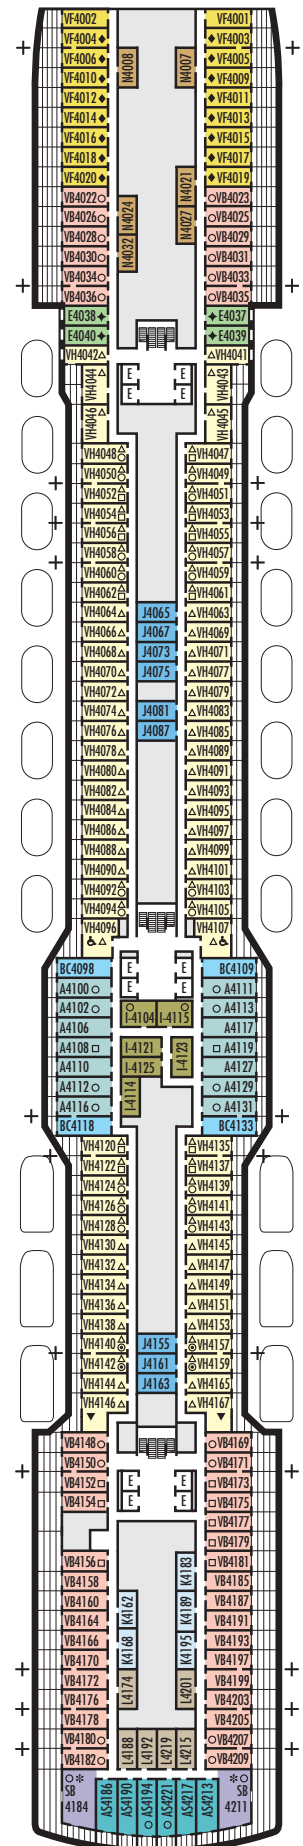

STATEROOM SYMBOL LEGEND

- Quad (2 lower beds, 1 sofa bed, 1 upper)
- ⊙ Triple (2 lower beds, 1 upper)
- Triple (2 lower beds, 1 sofa bed)
- ⊕ Double (2 lower beds convertible to 1 king-size bed, no Murphy bed)
- △ Partially obstructed view
- + Connecting rooms
- Floor-to-ceiling windows
- Shower only
- ▷ Uncovered verandah
- Staterooms have solid steel verandah railings instead of clear-view Plexiglas® railings
- ❖ Suites have part solid steel, part clear-view Plexiglas® verandah railings

ACCESSIBILITY STATEROOM SYMBOL LEGEND

- ♿ **Fully Accessible:** Suites SA7094, A6150 & A6148 and staterooms VA8147, VA8145, V5055, V5054, V5052, VH4107 & VH4096 have a roll-in shower. Staterooms VA8134, VA8132, I-7108, I-6116, I-5112, V5057, C1134, C1123 & C1121 have a transfer shower.
- ▼ **Fully Accessible with Single Side Approach:** Stateroom I-7099, I-6131, V5175, V5152, VH4167, VH4146 & C1125 have a transfer shower. Stateroom I-5133 has a roll-in shower.
- ★ **Ambulatory Accessible:** Suites B8101 & SA7085 and staterooms K11049, VB11038, VQ10033, VE8142, VD7049, K6185, VC6158, I-5129, V5051, V5048, FB1172 & E1175 have a shower only with small step, step into bathroom, standard interior and exterior door size

For more information regarding accessibility features on our ships please visit the [Accessibility](#) section of our website.