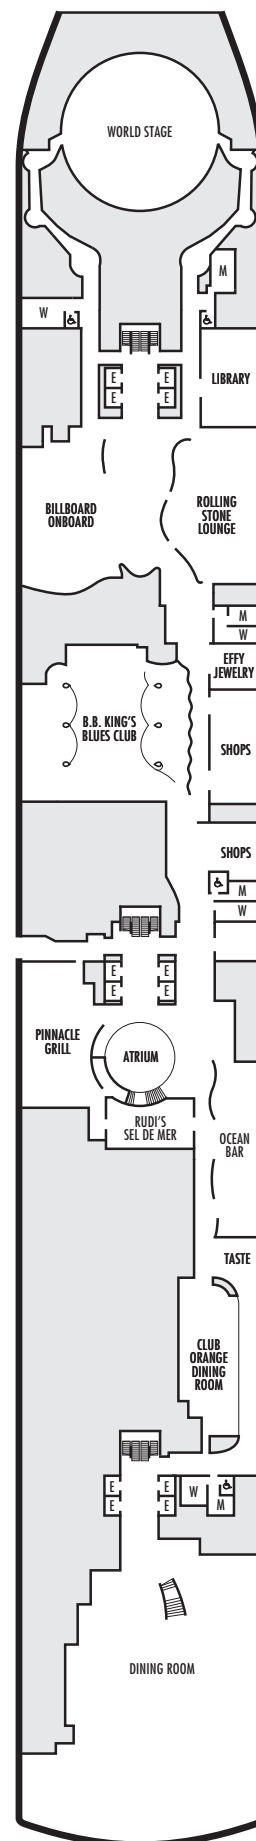

STATEROOM SYMBOL LEGEND

- Quad (2 lower beds, 1 sofa bed, 1 upper)
- ⊙ Triple (2 lower beds, 1 upper)
- Triple (2 lower beds, 1 sofa bed)
- ☞ Double (2 lower beds convertible to 1 king-size bed, no Murphy bed)
- △ Partially obstructed view
- + Connecting rooms
- Floor-to-ceiling windows
- Shower only
- ▮ Uncovered verandah
- Staterooms have solid steel verandah railings instead of clear-view Plexiglas® railings
- ❖ Suites have part solid steel, part clear-view Plexiglas® verandah railings

ACCESSIBILITY STATEROOM SYMBOL LEGEND

- ♿ **Fully Accessible:** Suites SA7094, A6150 & A6148 and staterooms VA8147, VA8145, V5055, V5054, V5052, VH4107 & VH4096 have a roll-in shower. Staterooms VA8134, VA8132, I-7108, I-6116, I-5112, V5057, C1134, C1123 & C1121 have a transfer shower.
- ▼ **Fully Accessible with Single Side Approach:** Stateroom I-7099, I-6131, V5175, V5152, VH4167, VH4146 & C1125 have a transfer shower. Stateroom I-5133 has a roll-in shower.
- ★ **Ambulatory Accessible:** Suites B8101 & SA7085 and staterooms K11049, VB11038, VQ10033, VE8142, VD7049, K6185, VC6158, I-5129, V5051, V5048, FB1172 & E1175 have a shower only with small step, step into bathroom, standard interior and exterior door size

For more information regarding accessibility features on our ships please visit the [Accessibility](#) section of our website.

Plaza Deck