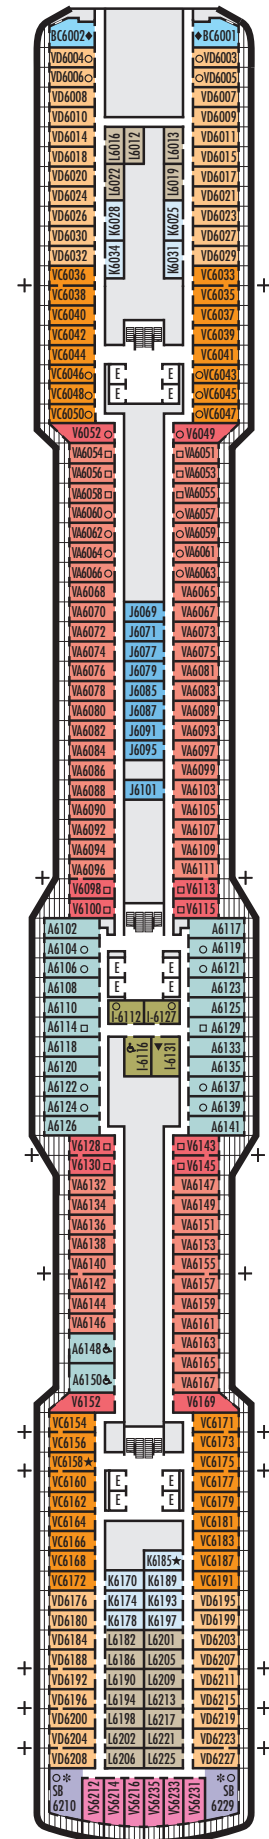

STATEROOM SYMBOL LEGEND

- Quad (2 lower beds, 1 sofa bed, 1 upper)
- ⊙ Triple (2 lower beds, 1 upper)
- Triple (2 lower beds, 1 sofa bed)
- ⊕ Double (2 lower beds convertible to 1 king-size bed, no Murphy bed)
- △ Partially obstructed view
- + Connecting rooms
- Floor-to-ceiling windows
- Shower only
- ▷ Uncovered verandah
- Staterooms have solid steel verandah railings instead of clear-view Plexiglas® railings
- ❖ Suites have part solid steel, part clear-view Plexiglas® verandah railings

ACCESSIBILITY STATEROOM SYMBOL LEGEND

- ♿ **Fully Accessible:** Suites SA7094, A6150 & A6148 and staterooms VA8147, VA8145, V5055, V5054, V5052, VH4107 & VH4096 have a roll-in shower. Staterooms VA8134, VA8132, I-7108, I-6116, I-5112, V5057, C1134, C1123 & C1121 have a transfer shower.
- ▼ **Fully Accessible with Single Side Approach:** Stateroom I-7099, I-6131, V5175, V5152, VH4167, VH4146 & C1125 have a transfer shower. Stateroom I-5133 has a roll-in shower.
- ★ **Ambulatory Accessible:** Suites B8101 & SA7085 and staterooms K11049, VB11038, VQ10033, VE8142, VD7049, K6185, VC6158, I-5129, V5051, V5048, FB1172 & E1175 have a shower only with small step, step into bathroom, standard interior and exterior door size

For more information regarding accessibility features on our ships please visit the [Accessibility](#) section of our website.

Mozart Deck