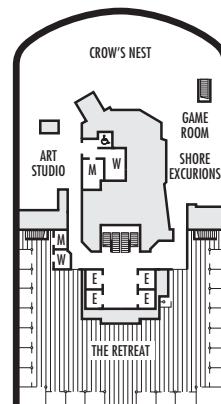

STATEROOM SYMBOL LEGEND

- Quad (2 lower beds, 1 sofa bed, 1 upper)
- ⊙ Triple (2 lower beds, 1 upper)
- Triple (2 lower beds, 1 sofa bed)
- ☞ Double (2 lower beds convertible to 1 king-size bed, no Murphy bed)
- △ Partially obstructed view
- + Connecting rooms
- Floor-to-ceiling windows
- Shower only
- ▮ Uncovered verandah
- Staterooms have solid steel verandah railings instead of clear-view Plexiglas® railings
- ❖ Suites have part solid steel, part clear-view Plexiglas® verandah railings

ACCESSIBILITY STATEROOM SYMBOL LEGEND

- ♿ **Fully Accessible:** Suites SA7094, A6150 & A6148 and staterooms VA8147, VA8145, V5055, V5054, V5052, VH4107 & VH4096 have a roll-in shower. Staterooms VA8134, VA8132, I-7108, I-6116, I-5112, V5057, C1134, C1123 & C1121 have a transfer shower.
- ▼ **Fully Accessible with Single Side Approach:** Stateroom I-7099, I-6131, V5175, V5152, VH4167, VH4146 & C1125 have a transfer shower. Stateroom I-5133 has a roll-in shower.
- ★ **Ambulatory Accessible:** Suites B8101 & SA7085 and staterooms K11049, VB11038, VQ10033, VE8142, VD7049, K6185, VC6158, I-5129, V5051, V5048, FB1172 & E1175 have a shower only with small step, step into bathroom, standard interior and exterior door size

For more information regarding accessibility features on our ships please visit the [Accessibility](#) section of our website.

Observation Deck