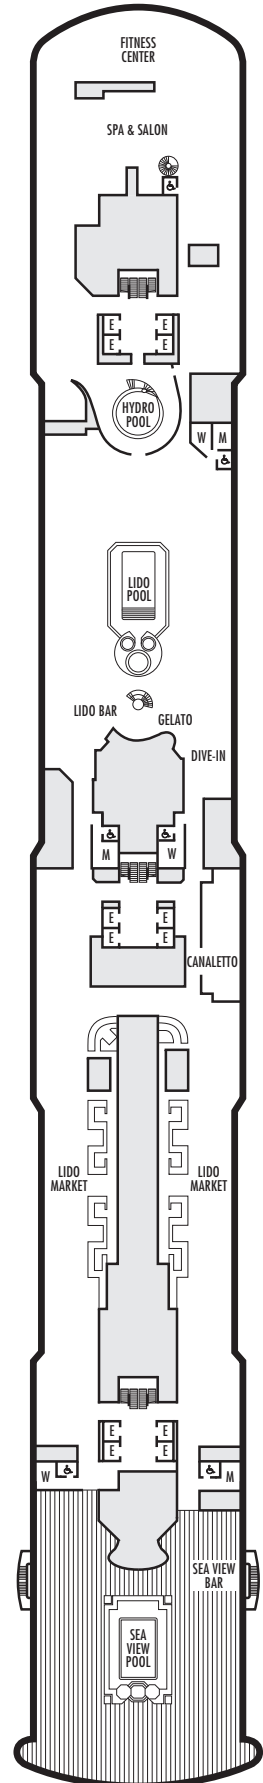

STATEROOM SYMBOL LEGEND

- Quad (2 lower beds, 1 sofa bed, 1 upper)
- ⊙ Triple (2 lower beds, 1 upper)
- Triple (2 lower beds, 1 sofa bed)
- ☞ Double (2 lower beds convertible to 1 king-size bed, no Murphy bed)
- △ Partially obstructed view
- + Connecting rooms
- Floor-to-ceiling windows
- Shower only
- ▮ Uncovered verandah
- Staterooms have solid steel verandah railings instead of clear-view Plexiglas® railings
- ❖ Suites have part solid steel, part clear-view Plexiglas® verandah railings

ACCESSIBILITY STATEROOM SYMBOL LEGEND

- ♿ **Fully Accessible:** Suites SA7094, A6150 & A6148 and staterooms VA8147, VA8145, V5055, V5054, V5052, VH4107 & VH4096 have a roll-in shower. Staterooms VA8134, VA8132, I-7108, I-6116, I-5112, V5057, C1134, C1123 & C1121 have a transfer shower.
- ▼ **Fully Accessible with Single Side Approach:** Stateroom I-7099, I-6131, V5175, V5152, VH4167, VH4146 & C1125 have a transfer shower. Stateroom I-5133 has a roll-in shower.
- ★ **Ambulatory Accessible:** Suites B8101 & SA7085 and staterooms K11049, VB11038, VQ10033, VE8142, VD7049, K6185, VC6158, I-5129, V5051, V5048, FB1172 & E1175 have a shower only with small step, step into bathroom, standard interior and exterior door size

For more information regarding accessibility features on our ships please visit the [Accessibility](#) section of our website.

Lido Deck