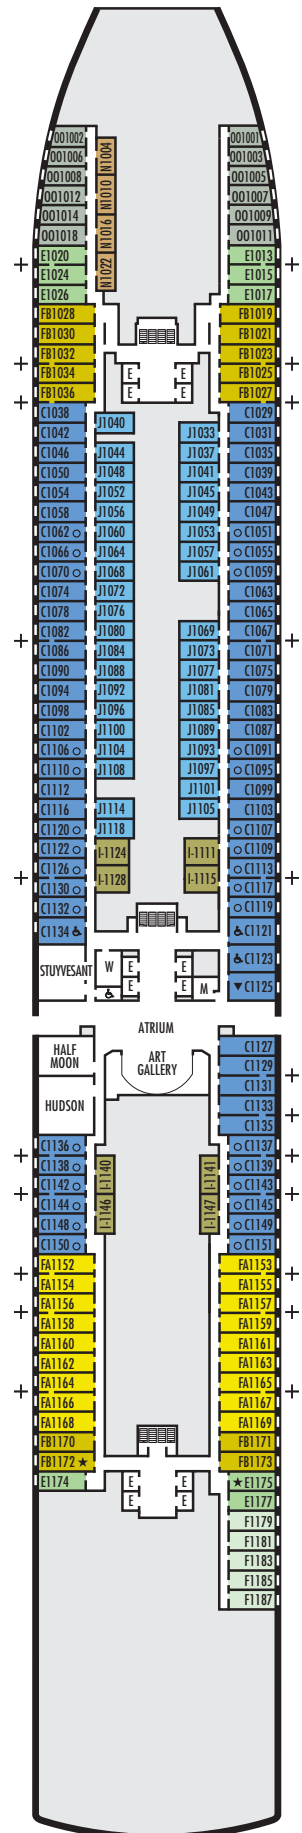

STATEROOM SYMBOL LEGEND

- Quad (2 lower beds, 1 sofa bed, 1 upper)
- ⊙ Triple (2 lower beds, 1 upper)
- Triple (2 lower beds, 1 sofa bed)
- ☞ Double (2 lower beds convertible to 1 king-size bed, no Murphy bed)
- △ Partially obstructed view
- + Connecting rooms
- Floor-to-ceiling windows
- Shower only
- ▷ Uncovered verandah
- Staterooms have solid steel verandah railings instead of clear-view Plexiglas® railings
- ❖ Suites have part solid steel, part clear-view Plexiglas® verandah railings

ACCESSIBILITY STATEROOM SYMBOL LEGEND

- ♿ **Fully Accessible:** Suites SA7094, A6150 & A6148 and staterooms VA8147, VA8145, V5055, V5054, V5052, VH4107 & VH4096 have a roll-in shower. Staterooms VA8134, VA8132, I-7108, I-6116, I-5112, V5057, C1134, C1123 & C1121 have a transfer shower.
- ▼ **Fully Accessible with Single Side Approach:** Stateroom I-7099, I-6131, V5175, V5152, VH4167, VH4146 & C1125 have a transfer shower. Stateroom I-5133 has a roll-in shower.
- ★ **Ambulatory Accessible:** Suites B8101 & SA7085 and staterooms K11049, VB11038, VQ10033, VE8142, VD7049, K6185, VC6158, I-5129, V5051, V5048, FB1172 & E1175 have a shower only with small step, step into bathroom, standard interior and exterior door size

For more information regarding accessibility features on our ships please visit the [Accessibility](#) section of our website.

DECK 1—MAIN DECK Staterooms 1001–1187

Main Deck