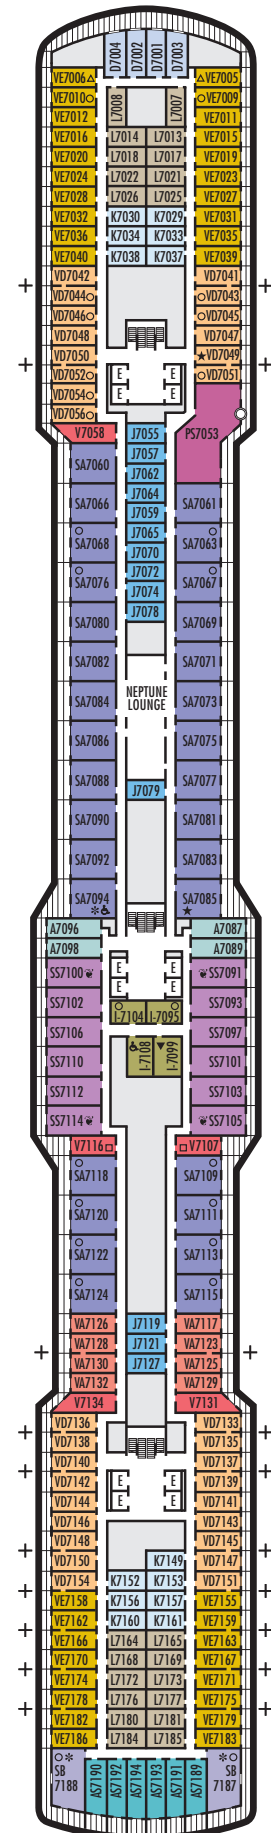

NIEUW STATENDAM

DECK PLANS & STATEROOMS

The deck plans are color-coded by category of stateroom, and the category letter precedes the stateroom number in each room. All staterooms are equipped with interactive LED television with On Demand movies, programming and multichannel music; mini-bar; mini-safe; telephone.

Important Note: Not all staterooms within each category have the same furniture configuration and/or facilities. Appropriate symbols within the rooms on the deck plans describe differences from the stateroom descriptions below. All information is subject to change.

VERANDAH SUITES

PS

Pinnacle Suite: Bedroom with 1 king-size bed, oversize whirlpool bath & shower & additional shower stall, living room, dining room, dressing room, private verandah with whirlpool, pantry, 1 sofa bed for 2 persons, microwave, refrigerator, guest toilet, private stereo system, floor-to-ceiling windows.
Approximately 1,290 sq. ft. including verandah.

SA SB

Neptune Suites: 2 lower beds convertible to 1 king-size bed, bathroom with dual-sink vanity, full-size whirlpool bath & shower & additional shower stall, large sitting area, private verandah, floor-to-ceiling windows. Suites SB7187 & SB7188 are shower only.
Approximately 465–502 sq. ft. including verandah.

SS

Signature Suites: 2 lower beds convertible to 1 king-size bed, 1 Murphy bed for 1 person bathroom with dual-sink vanity, shower, large sitting area, private verandah, floor-to-ceiling windows.
Approximately 393–400 sq. ft. including verandah.

AS A

Vista Suites: 2 lower beds convertible to 1 queen-size bed, shower, sitting area, private verandah, refrigerator, floor-to-ceiling windows.
Approximately 260–356 sq. ft. including verandah.