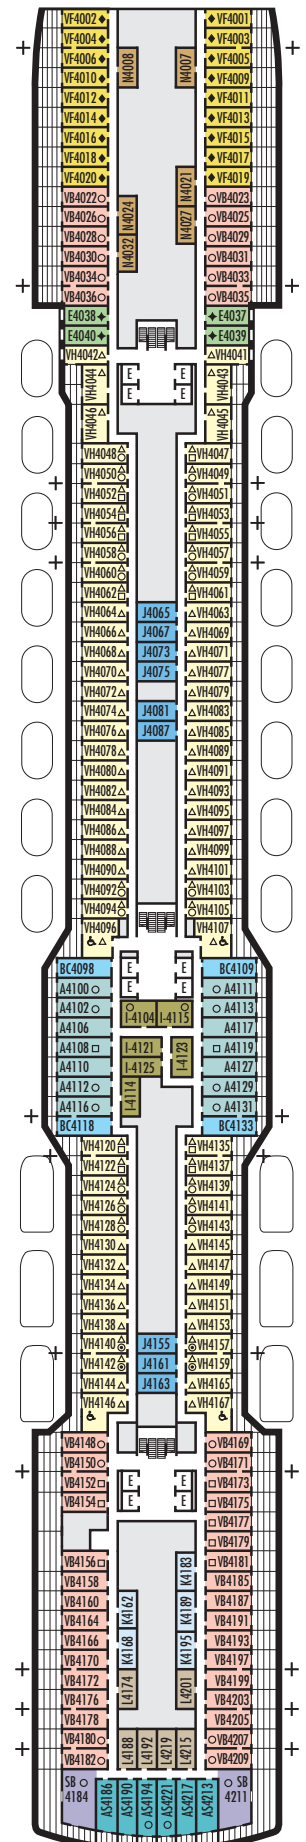

For more information regarding accessibility features on our ships please visit the [Accessibility](#) section of our website.

VERANDAH SUITES

SB
Neptune Suites: 2 lower beds convertible to 1 king-size bed, bathroom with dual-sink vanity, full-size whirlpool bath & shower & additional shower stall, large sitting area, private verandah, floor-to-ceiling windows. Approximately 465–502 sq. ft. including verandah.

AS A BC
Vista Suites: 2 lower beds convertible to 1 queen-size bed, shower, sitting area, private verandah, refrigerator, floor-to-ceiling windows. Approximately 260–356 sq. ft. including verandah.

VERANDAH STATEROOMS
VB VF VH
Verandah: 2 lower beds convertible to 1 queen-size bed, shower, sitting area, private verandah, floor-to-ceiling windows. All VH-category staterooms have partially obstructed views. Approximately 228–405 sq. ft. including verandah.

OCEAN-VIEW STATEROOMS
E
Large: 2 lower beds convertible to 1 queen-size bed, shower. Approximately 175–282 sq. ft.

INTERIOR STATEROOMS
I
Large or Standard: 2 lower beds convertible to 1 queen-size bed, shower. Approximately 143–225 sq. ft.

J K L N
Standard: 2 lower beds convertible to 1 queen-size bed, shower. Approximately 143–225 sq. ft.