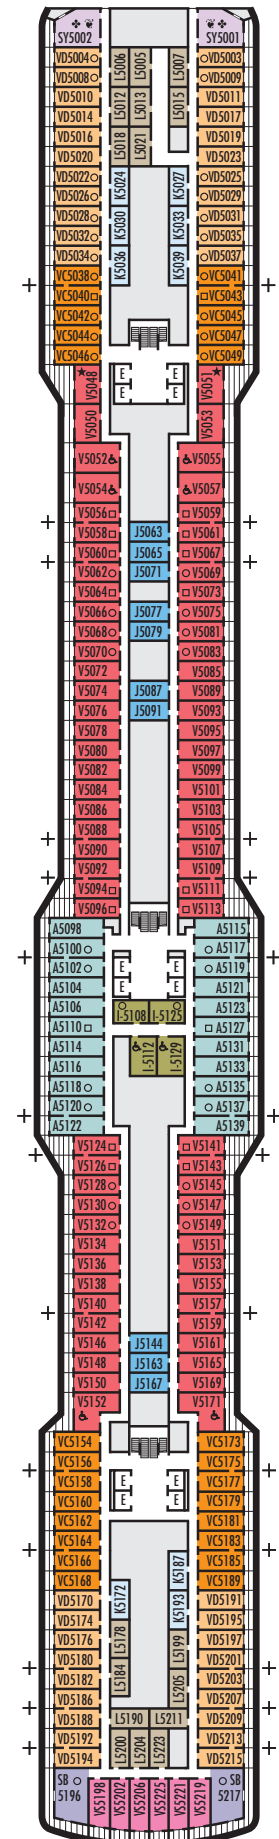

C E F

Large: 2 lower beds convertible to 1 queen-size bed, shower. Approximately 175–282 sq. ft.

OO

Single: 1 lower bed, shower. Approximately 127–172 sq. ft.

INTERIOR STATEROOMS

I

Large or Standard: 2 lower beds convertible to 1 queen-size bed, shower. Approximately 143–225 sq. ft.

VS V VC VD

Verandah: 2 lower beds convertible to 1 queen-size bed, shower, sitting area, private verandah, floor-to-ceiling windows. Approximately 228–405 sq. ft. including verandah.

INTERIOR STATEROOMS

I

Large or Standard: 2 lower beds convertible to 1 queen-size bed, shower. Approximately 143–225 sq. ft.

J K L

Standard: 2 lower beds convertible to 1 queen-size bed, shower. Approximately 143–225 sq. ft.