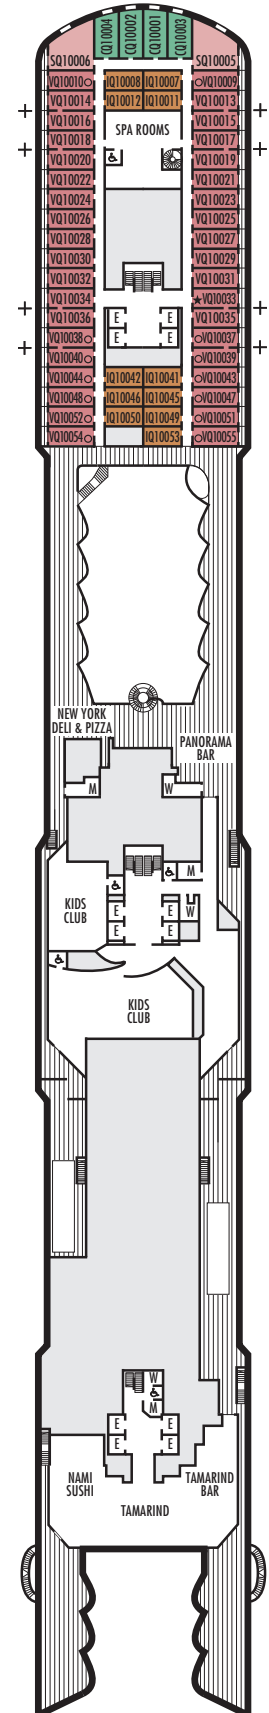

For more information regarding accessibility features on our ships please visit the [Accessibility](#) section of our website.

VERANDAH SPA SUITES

SQ

Neptune Spa Suites: 2 lower beds convertible to 1 king-size bed, bathroom with dual-sink vanity, full-size whirlpool bath & shower & additional shower stall, large sitting area, private verandah, floor-to-ceiling windows. Approximately 465–502 sq. ft. including verandah.

VERANDAH SPA STATEROOMS

VQ

Verandah Spa: 2 lower beds convertible to 1 queen-size bed, shower, sitting area, private verandah, floor-to-ceiling windows. Approximately 228–405 sq. ft. including verandah.

OCEAN-VIEW SPA STATEROOMS

CQ

Large Ocean-view Spa: 2 lower beds convertible to 1 queen-size bed, shower. Approximately 175–282 sq. ft.

INTERIOR SPA STATEROOMS

IQ

Large Interior Spa: 2 lower beds convertible to 1 queen-size bed, shower. Approximately 143–225 sq. ft.

Panorama Deck