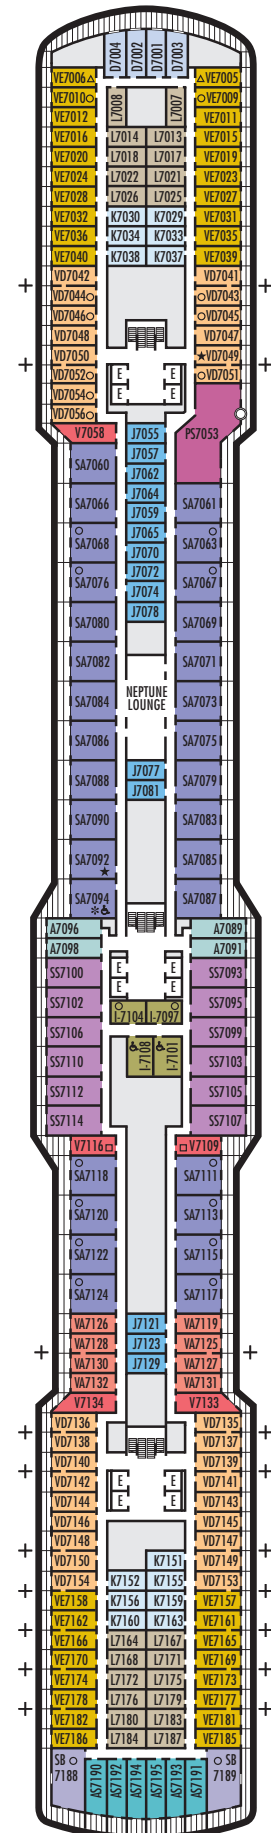

SA SB
Neptune Suites: 2 lower beds convertible to 1 king-size bed, bathroom with dual-sink vanity, full-size whirlpool bath & shower & additional shower stall, large sitting area, private verandah, floor-to-ceiling windows.
Approximately 465–502 sq. ft. including verandah.

SS
Signature Suites: 2 lower beds convertible to 1 king-size bed, 1 Murphy bed for 1 person, 1 sofa bed for 1 person, bathroom with dual-sink vanity, full-size whirlpool bath & shower & additional shower stall, large sitting area, private verandah, floor-to-ceiling windows.
Approximately 393–400 sq. ft. including verandah.

AS A
Vista Suites: 2 lower beds convertible to 1 queen-size bed, shower, sitting area, private verandah, refrigerator, floor-to-ceiling windows.
Approximately 260–356 sq. ft. including verandah.

VERANDAH STATEROOMS

V VA VD VE
Verandah: 2 lower beds convertible to 1 queen-size bed, shower, sitting area, private verandah, floor-to-ceiling windows.
Approximately 228–405 sq. ft. including verandah.

OCEAN-VIEW STATEROOMS

D
Large: 2 lower beds convertible to 1 queen-size bed, shower.
Approximately 175–282 sq. ft.

INTERIOR STATEROOMS

I J K L
Large or Standard: 2 lower beds convertible to 1 queen-size bed, shower.
Approximately 143–225 sq. ft.

Schubert Deck