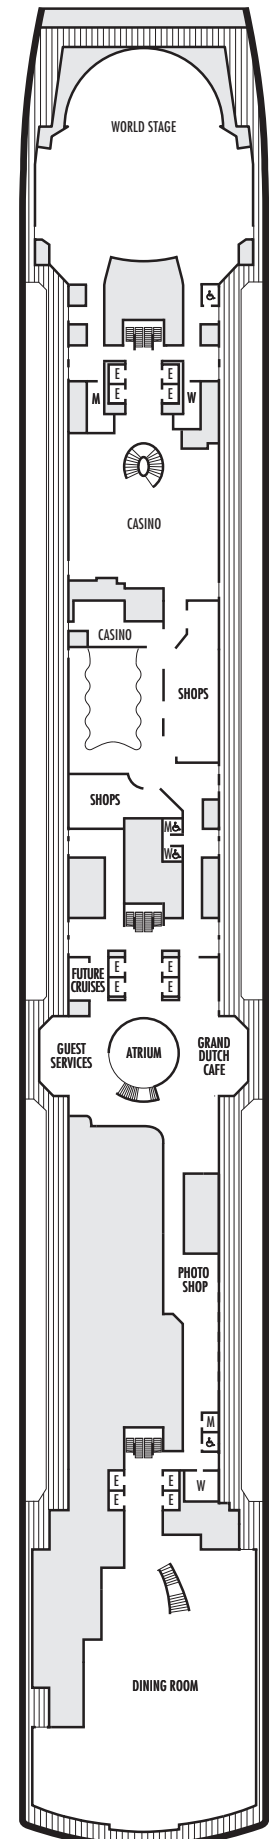

KONINGSDAM

DECK PLANS & STATEROOMS

The deck plans are color-coded by category of stateroom, and the category letter precedes the stateroom number in each room. All staterooms are equipped with interactive LED television with On Demand movies, programming and multichannel music; mini-bar; mini-safe; data port; telephone.

Important Note: Not all staterooms within each category have the same furniture configuration and/or facilities. Appropriate symbols within the rooms on the deck plans describe differences from the stateroom descriptions below.

All information is subject to change.

STATEROOM SYMBOL LEGEND

- Quad (2 lower beds, 1 sofa bed, 1 upper)
- ⊙ Triple (2 lower beds, 1 upper)
- Triple (2 lower beds, 1 sofa bed)
- ☞ Double (2 lower beds convertible to 1 king-size bed, no Murphy bed, no sofa bed)
- △ Partially obstructed view
- + Connecting rooms
- Floor-to-ceiling windows
- Shower only
- ▷ Uncovered verandah
- Staterooms have solid steel verandah railings instead of clear-view Plexiglas® railings
- ♣ Suites have part solid steel, part clear-view Plexiglas® verandah railings

ACCESSIBILITY STATEROOM SYMBOL LEGEND

- ♿ **Fully Accessible:** Suites SA7094, A6150 & A6148, and staterooms VA8147, VA8145, VA8134, VA8132, I-7108, I-7101, I-6131, I-6116, V5171, V5152, I-5129, I-5112, V5057, V5055, V5054, V5052, VH4167, VH4146, VH4107, VH4096, C1134, C1125, C1123, C1121 have a roll-in shower only
- ★ **Ambulatory Accessible:** Suites B8101 & SA7092 and staterooms K11049, VB11038, VQ10033, VE8142, VD7049, K6185, VC6158, V5051, V5048, FB1172 & E1165 have a shower only with small step, step into bathroom, standard interior and exterior door size