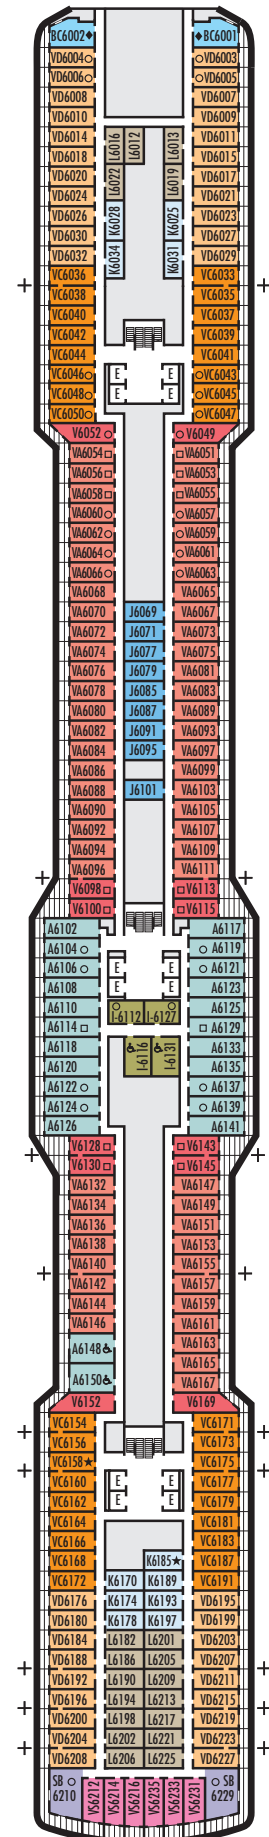

AS A BC
Vista Suites: 2 lower beds convertible to 1 queen-size bed, shower, sitting area, private verandah, refrigerator, floor-to-ceiling windows. Approximately 260–356 sq. ft. including verandah.

VERANDAH STATEROOMS
VB VF VH
Verandah: 2 lower beds convertible to 1 queen-size bed, shower, sitting area, private verandah, floor-to-ceiling windows. All VH-category staterooms have partially obstructed views. Approximately 228–405 sq. ft. including verandah.

I

Large or Standard: 2 lower beds convertible to 1 queen-size bed, shower. Approximately 143–225 sq. ft.

J K L

Standard: 2 lower beds convertible to 1 queen-size bed, shower. Approximately 143–225 sq. ft.

VS V VA VC VD

Verandah: 2 lower beds convertible to 1 queen-size bed, shower, sitting area, private verandah, floor-to-ceiling windows. Approximately 228–405 sq. ft. including verandah.

INTERIOR STATEROOMS