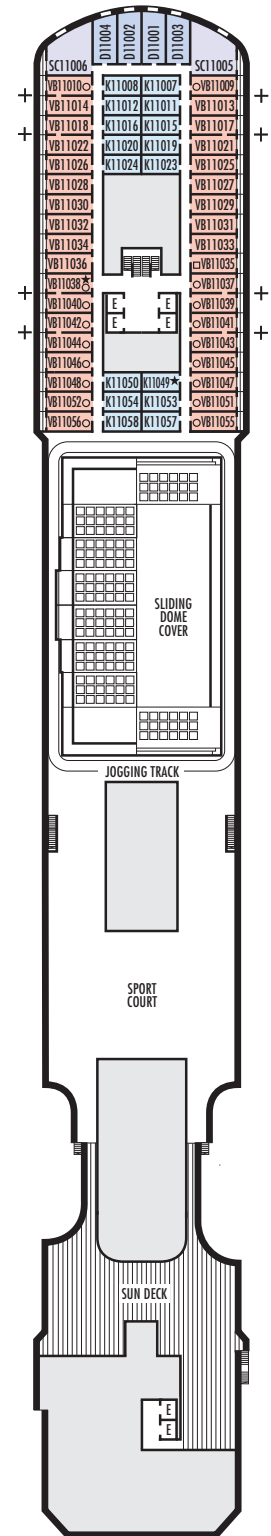

- ♿ **Fully Accessible:** Suites SA7094, A6150 & A6148, and staterooms VA8147, VA8145, VA8134, VA8132, I-7108, I-7101, I-6131, I-6116, V5171, V5152, I-5129, I-5112, V5057, V5055, V5054, V5052, VH4167, VH4146, VH4107, VH4096, C1134, C1125, C1123, C1121 have a roll-in shower only
- ★ **Ambulatory Accessible:** Suites B8101 & SA7092 and staterooms K11049, VB11038, VQ10033, VE8142, VD7049, K6185, VC6158, V5051, V5048, FB1172 & E1165 have a shower only with small step, step into bathroom, standard interior and exterior door size

For more information regarding accessibility features on our ships please visit the [Accessibility](#) section of our website.

VERANDAH SUITES

SC

Neptune Suites: 2 lower beds convertible to 1 king-size bed, bathroom with dual-sink vanity, full-size whirlpool bath & shower & additional shower stall, large sitting area, private verandah, floor-to-ceiling windows. Approximately 465–502 sq. ft. including verandah.

VERANDAH STATEROOMS

VB

Verandah: 2 lower beds convertible to 1 queen-size bed, shower, sitting area, private verandah, floor-to-ceiling windows. Approximately 228–405 sq. ft. including verandah.

OCEAN-VIEW STATEROOMS

D

Large: 2 lower beds convertible to 1 queen-size bed, shower. Approximately 175–282 sq. ft.

INTERIOR STATEROOMS

K

Standard: 2 lower beds convertible to 1 queen-size bed, shower. Approximately 143–225 sq. ft.

Sun Deck