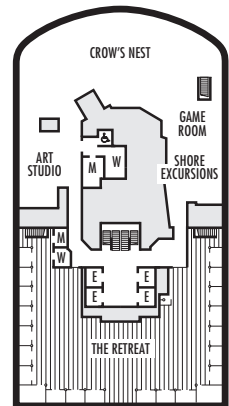

All information is subject to change.

STATEROOM SYMBOL LEGEND

- Quad (2 lower beds, 1 sofa bed, 1 upper)
- ⊙ Triple (2 lower beds, 1 upper)
- Triple (2 lower beds, 1 sofa bed)
- ☞ Double (2 lower beds convertible to 1 king-size bed, no Murphy bed, no sofa bed)
- △ Partially obstructed view
- + Connecting rooms
- Floor-to-ceiling windows
- Shower only
- ▮ Uncovered verandah
- Staterooms have solid steel verandah railings instead of clear-view Plexiglas® railings
- ♣ Suites have part solid steel, part clear-view Plexiglas® verandah railings

ACCESSIBILITY STATEROOM SYMBOL LEGEND

- ♿ **Fully Accessible:** Suites SA7094, A6150 & A6148, and staterooms VA8147, VA8145, VA8134, VA8132, I-7108, I-7101, I-6131, I-6116, V5171, V5152, I-5129, I-5112, V5057, V5055, V5054, V5052, VH4167, VH4146, VH4107, VH4096, C1134, C1125, C1123, C1121 have a roll-in shower only
- ★ **Ambulatory Accessible:** Suites B8101 & SA7092 and staterooms K11049, VB11038, VQ10033, VE8142, VD7049, K6185, VC6158, V5051, V5048, FB1172 & E1165 have a shower only with small step, step into bathroom, standard interior and exterior door size

For more information regarding accessibility features on our ships please visit the [Accessibility](#) section of our website.

Observation Deck