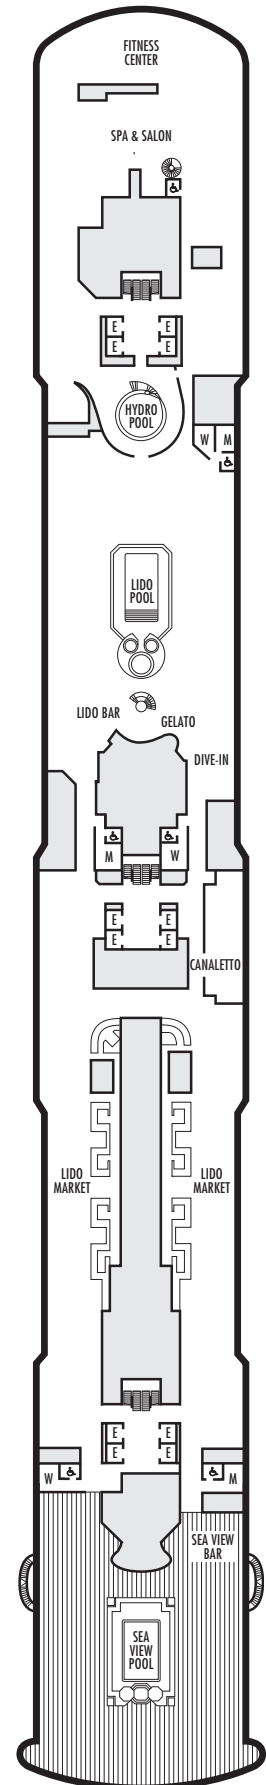

KONINGS DAM

DECK PLANS & STATEROOMS

The deck plans are color-coded by category of stateroom, and the category letter precedes the stateroom number in each room. All staterooms are equipped with interactive LED television with On Demand movies, programming and multichannel music; mini-bar; mini-safe; data port; telephone.

Important Note: Not all staterooms within each category have the same furniture configuration and/or facilities. Appropriate symbols within the rooms on the deck plans describe differences from the stateroom descriptions below.

All information is subject to change.

STATEROOM SYMBOL LEGEND

- Quad (2 lower beds, 1 sofa bed, 1 upper)
- ⊙ Triple (2 lower beds, 1 upper)
- Triple (2 lower beds, 1 sofa bed)
- ☞ Double (2 lower beds convertible to 1 king-size bed, no Murphy bed, no sofa bed)
- △ Partially obstructed view
- + Connecting rooms
- Floor-to-ceiling windows
- Shower only
- ▮ Uncovered verandah
- Staterooms have solid steel verandah railings instead of clear-view Plexiglas® railings
- ♣ Suites have part solid steel, part clear-view Plexiglas® verandah railings

ACCESSIBILITY STATEROOM SYMBOL LEGEND

- ♿ **Fully Accessible:** Suites SA7094, A6150 & A6148, and staterooms VA8147, VA8145, VA8134, VA8132, I-7108, I-7101, I-6131, I-6116, V5171, V5152, I-5129, I-5112, V5057, V5055, V5054, V5052, VH4167, VH4146, VH4107, VH4096, C1134, C1125, C1123, C1121 have a roll-in shower only
- ★ **Ambulatory Accessible:** Suites B8101 & SA7092 and staterooms K11049, VB11038, VQ10033, VE8142, VD7049, K6185, VC6158, V5051, V5048, FB1172 & E1165 have a shower only with small step, step into bathroom, standard interior and exterior door size