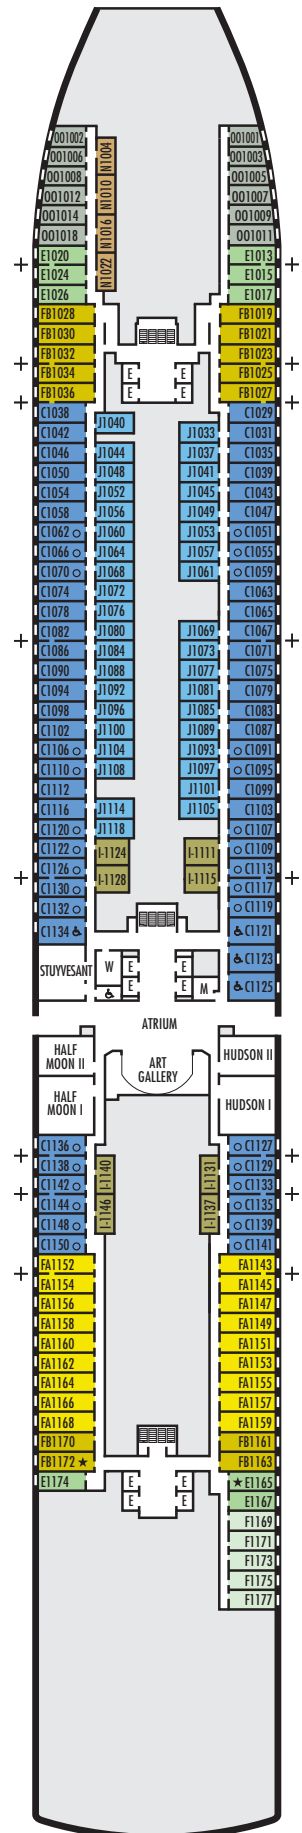

ACCESSIBILITY STATEROOM SYMBOL LEGEND

- ♿ **Fully Accessible:** Suites SA7094, A6150 & A6148, and staterooms VA8147, VA8145, VA8134, VA8132, I-7108, I-7101, I-6131, I-6116, V5171, V5152, I-5129, I-5112, V5057, V5055, V5054, V5052, VH4167, VH4146, VH4107, VH4096, C1134, C1125, C1123, C1121 have a roll-in shower only
- ★ **Ambulatory Accessible:** Suites B8101 & SA7092 and staterooms K11049, VB11038, VQ10033, VE8142, VD7049, K6185, VC6158, V5051, V5048, FB1172 & E1165 have a shower only with small step, step into bathroom, standard interior and exterior door size

For more information regarding accessibility features on our ships please visit the [Accessibility](#) section of our website.

OCEAN-VIEW STATEROOMS

FA FB

Family: 2 lower beds convertible to 1 queen-size bed, 1 sofa bed for 2 persons & 1 upper bed. 2 bathrooms — one with bathtub, shower, sink & toilet; one with shower & sink. Approximately 222–231 sq. ft.

C E F

Large: 2 lower beds convertible to 1 queen-size bed, shower. Approximately 175–282 sq. ft.

OO

Single: 1 lower bed, shower. Approximately 127–172 sq. ft.

INTERIOR STATEROOMS

I

Large or Standard: 2 lower beds convertible to 1 queen-size bed, shower. Approximately 143–225 sq. ft.

J N

Standard: 2 lower beds convertible to 1 queen-size bed, shower. Approximately 143–225 sq. ft.

DECK 1—MAIN DECK

Staterooms 1001–1177

Main Deck

KONINGS DAM

DECK PLANS & STATEROOMS

The deck plans are color-coded by category of stateroom, and the category letter precedes the stateroom number in each room. All staterooms are equipped with interactive LED television with On Demand movies, programming and multichannel music; mini-bar; mini-safe; data port; telephone.