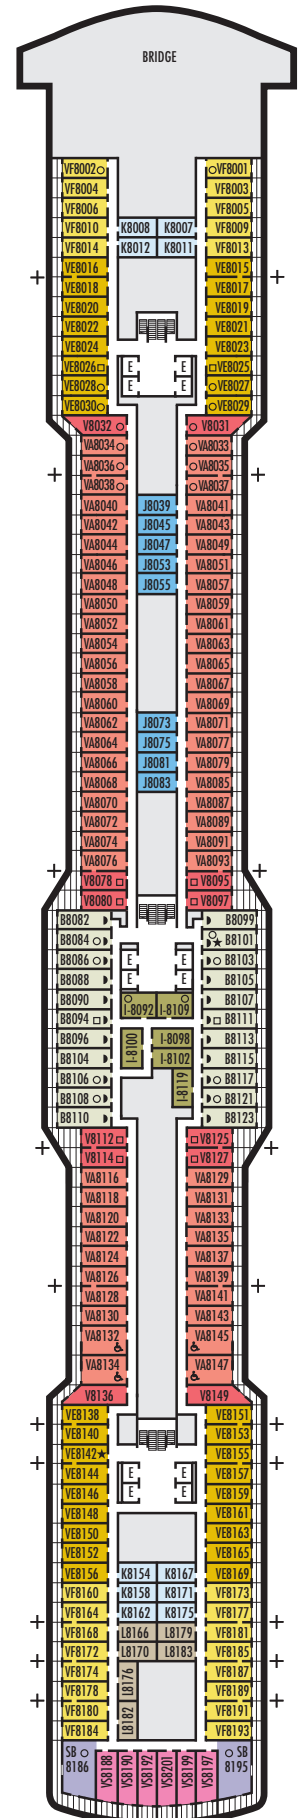

For more information regarding accessibility features on our ships please visit the [Accessibility](#) section of our website.

VERANDAH SUITES

SB

Neptune Suites: 2 lower beds convertible to 1 king-size bed, bathroom with dual-sink vanity, full-size whirlpool bath & shower & additional shower stall, large sitting area, private verandah, floor-to-ceiling windows. Approximately 465–502 sq. ft. including verandah.

B

Vista Suites: 2 lower beds convertible to 1 queen-size bed, shower, sitting area, private verandah, refrigerator, floor-to-ceiling windows. Approximately 260–356 sq. ft. including verandah.

VERANDAH STATEROOMS

VS V VA VE VF

Verandah: 2 lower beds convertible to 1 queen-size bed, shower, sitting area, private verandah, floor-to-ceiling windows. Approximately 228–405 sq. ft. including verandah.

INTERIOR STATEROOMS

I

Large or Standard: 2 lower beds convertible to 1 queen-size bed, shower. Approximately 143–225 sq. ft.

J K L

Standard: 2 lower beds convertible to 1 queen-size bed, shower. Approximately 143–225 sq. ft.