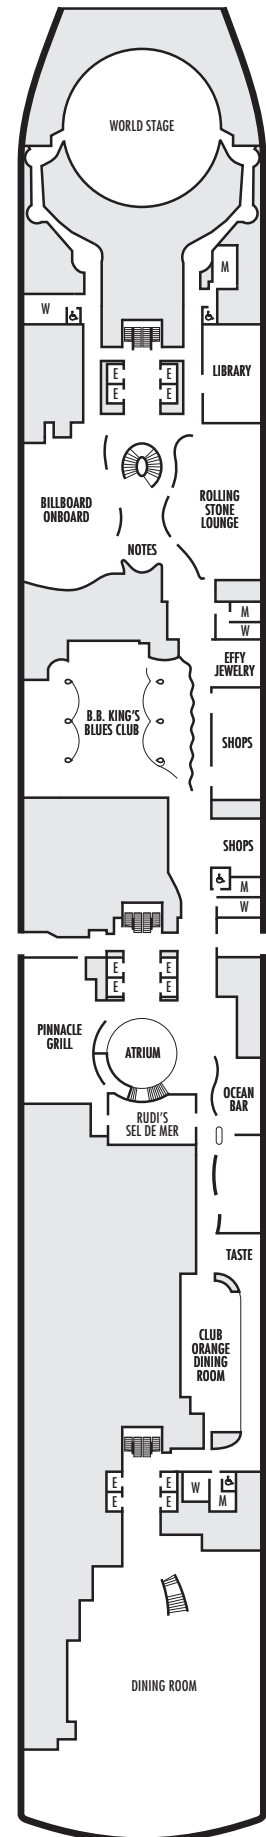

All information is subject to change.

STATEROOM SYMBOL LEGEND

- Quad (2 lower beds, 1 sofa bed, 1 upper)
- ⊙ Triple (2 lower beds, 1 upper)
- Triple (2 lower beds, 1 sofa bed)
- ☎ Double (2 lower beds convertible to 1 king-size bed, no Murphy bed, no sofa bed)
- △ Partially obstructed view
- + Connecting rooms
- Floor-to-ceiling windows
- Shower only
- ▸ Uncovered verandah
- Staterooms have solid steel verandah railings instead of clear-view Plexiglas® railings
- ♣ Suites have part solid steel, part clear-view Plexiglas® verandah railings

ACCESSIBILITY STATEROOM SYMBOL LEGEND

- ♿ **Fully Accessible:** Suites SA7094, A6150 & A6148, and staterooms VA8147, VA8145, VA8134, VA8132, I-7108, I-7101, I-6131, I-6116, V5171, V5152, I-5129, I-5112, V5057, V5055, V5054, V5052, VH4167, VH4146, VH4107, VH4096, C1134, C1125, C1123, C1121 have a roll-in shower only
- ★ **Ambulatory Accessible:** Suites B8101 & SA7092 and staterooms K11049, VB11038, VQ10033, VE8142, VD7049, K6185, VC6158, V5051, V5048, FB1172 & E1165 have a shower only with small step, step into bathroom, standard interior and exterior door size

For more information regarding accessibility features on our ships please visit the [Accessibility](#) section of our website.

Plaza Deck