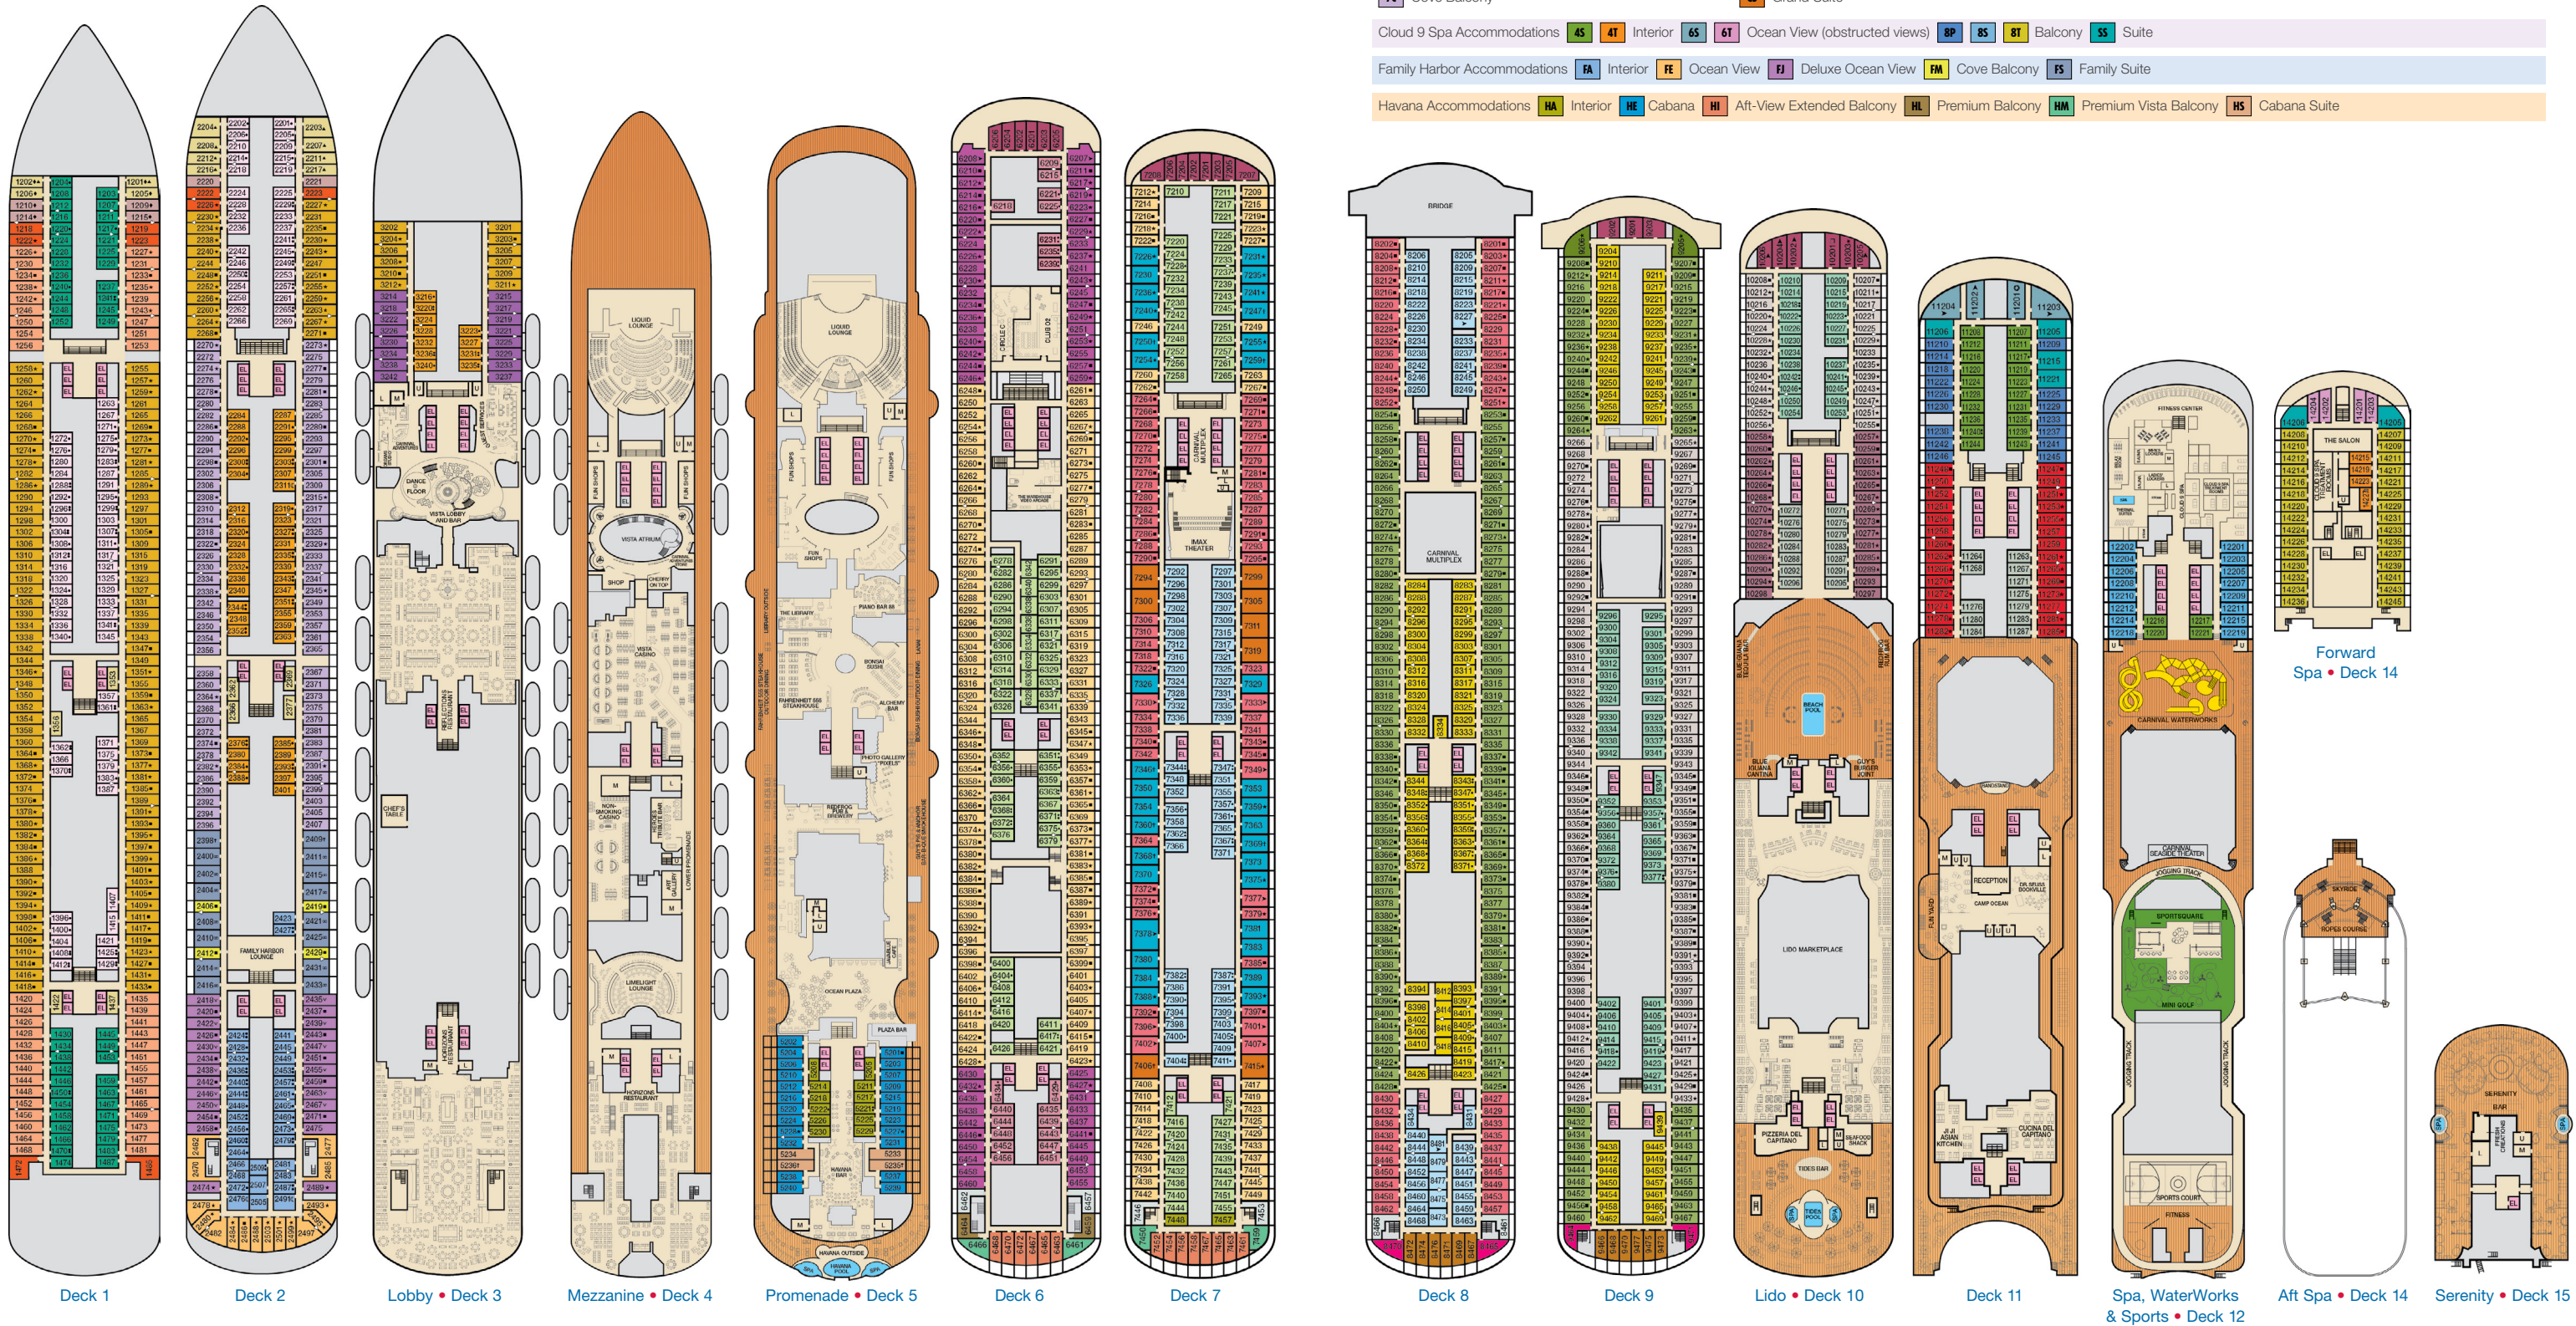

CATEGORIES

1A Interior Upper/Lower	8A 8B 8C 8D 8E 8F 8G Balcony
P1 Porthole	9B Premium Balcony
4A 4B 4C 4D 4E 4F 4G 4H 4I Interior	8N Aft-View Extended Balcony
4J Interior with Picture Window (obstructed views)	9C Premium Vista Balcony
6A 6B Ocean View	JS Junior Suite
6L 6M Deluxe Ocean View	OS Ocean Suite
7C Cove Balcony	GS Grand Suite

Gross Tonnage: 133,500 Length: 1,055 feet Beam: 122 feet
 Cruising Speed: 18 Knots Guest Capacity: 3,934 (Double Occupancy)
 Total Staff: 1,450 Registry: Panama

ACCOMMODATIONS SYMBOL LEGEND

- ▲ Twin Bed and Single Sofa Bed
- ★ 2 Twin Beds (convert to King) and Single Sofa Bed
- ⊛ King Bed (does not convert to Twin Beds) and Single Sofa Bed
- 2 Twin Beds (convert to King) and 1 Upper Pullman
- ☾ King Bed (does not convert to Twin Beds) and 1 Upper Pullman
- 2 Twin Beds (convert to King) and 2 Upper Pullmans
- 2 Twin Beds (convert to King), Single Sofa Bed and 1 Upper Pullman
- King Bed (does not convert to Twin Beds), Single Sofa Bed and 1 Upper Pullman
- † 2 Twin Beds (convert to King) and Double Sofa Bed
- ▼ 2 Twin Beds (convert to King), Single Sofa Bed and 2 Upper Pullmans. Beds do not convert to King when both Upper Pullmans in use.
- ⊗ 2 Twin Beds (convert to King), Double Sofa Bed and 1 Upper Pullman
- ◆ Stateroom with 2 Porthole Windows
- △ Connecting staterooms (ideal for families and groups of friends)
- ★ Twin Beds do not convert to a King Bed.
- ▶ King Bed does not convert to Twin Beds

DECK PLANS

Please contact Guest Access Services for specific ship accessibility features. You may also visit <https://www.carnival.com/about-carnival/special-needs.aspx>

Gross Tonnage: 133,500 Length: 1,055 feet Beam: 122 feet
Cruising Speed: 18 Knots Guest Capacity: 3,934 (Double Occupancy)
Total Staff: 1,450 Registry: Panama