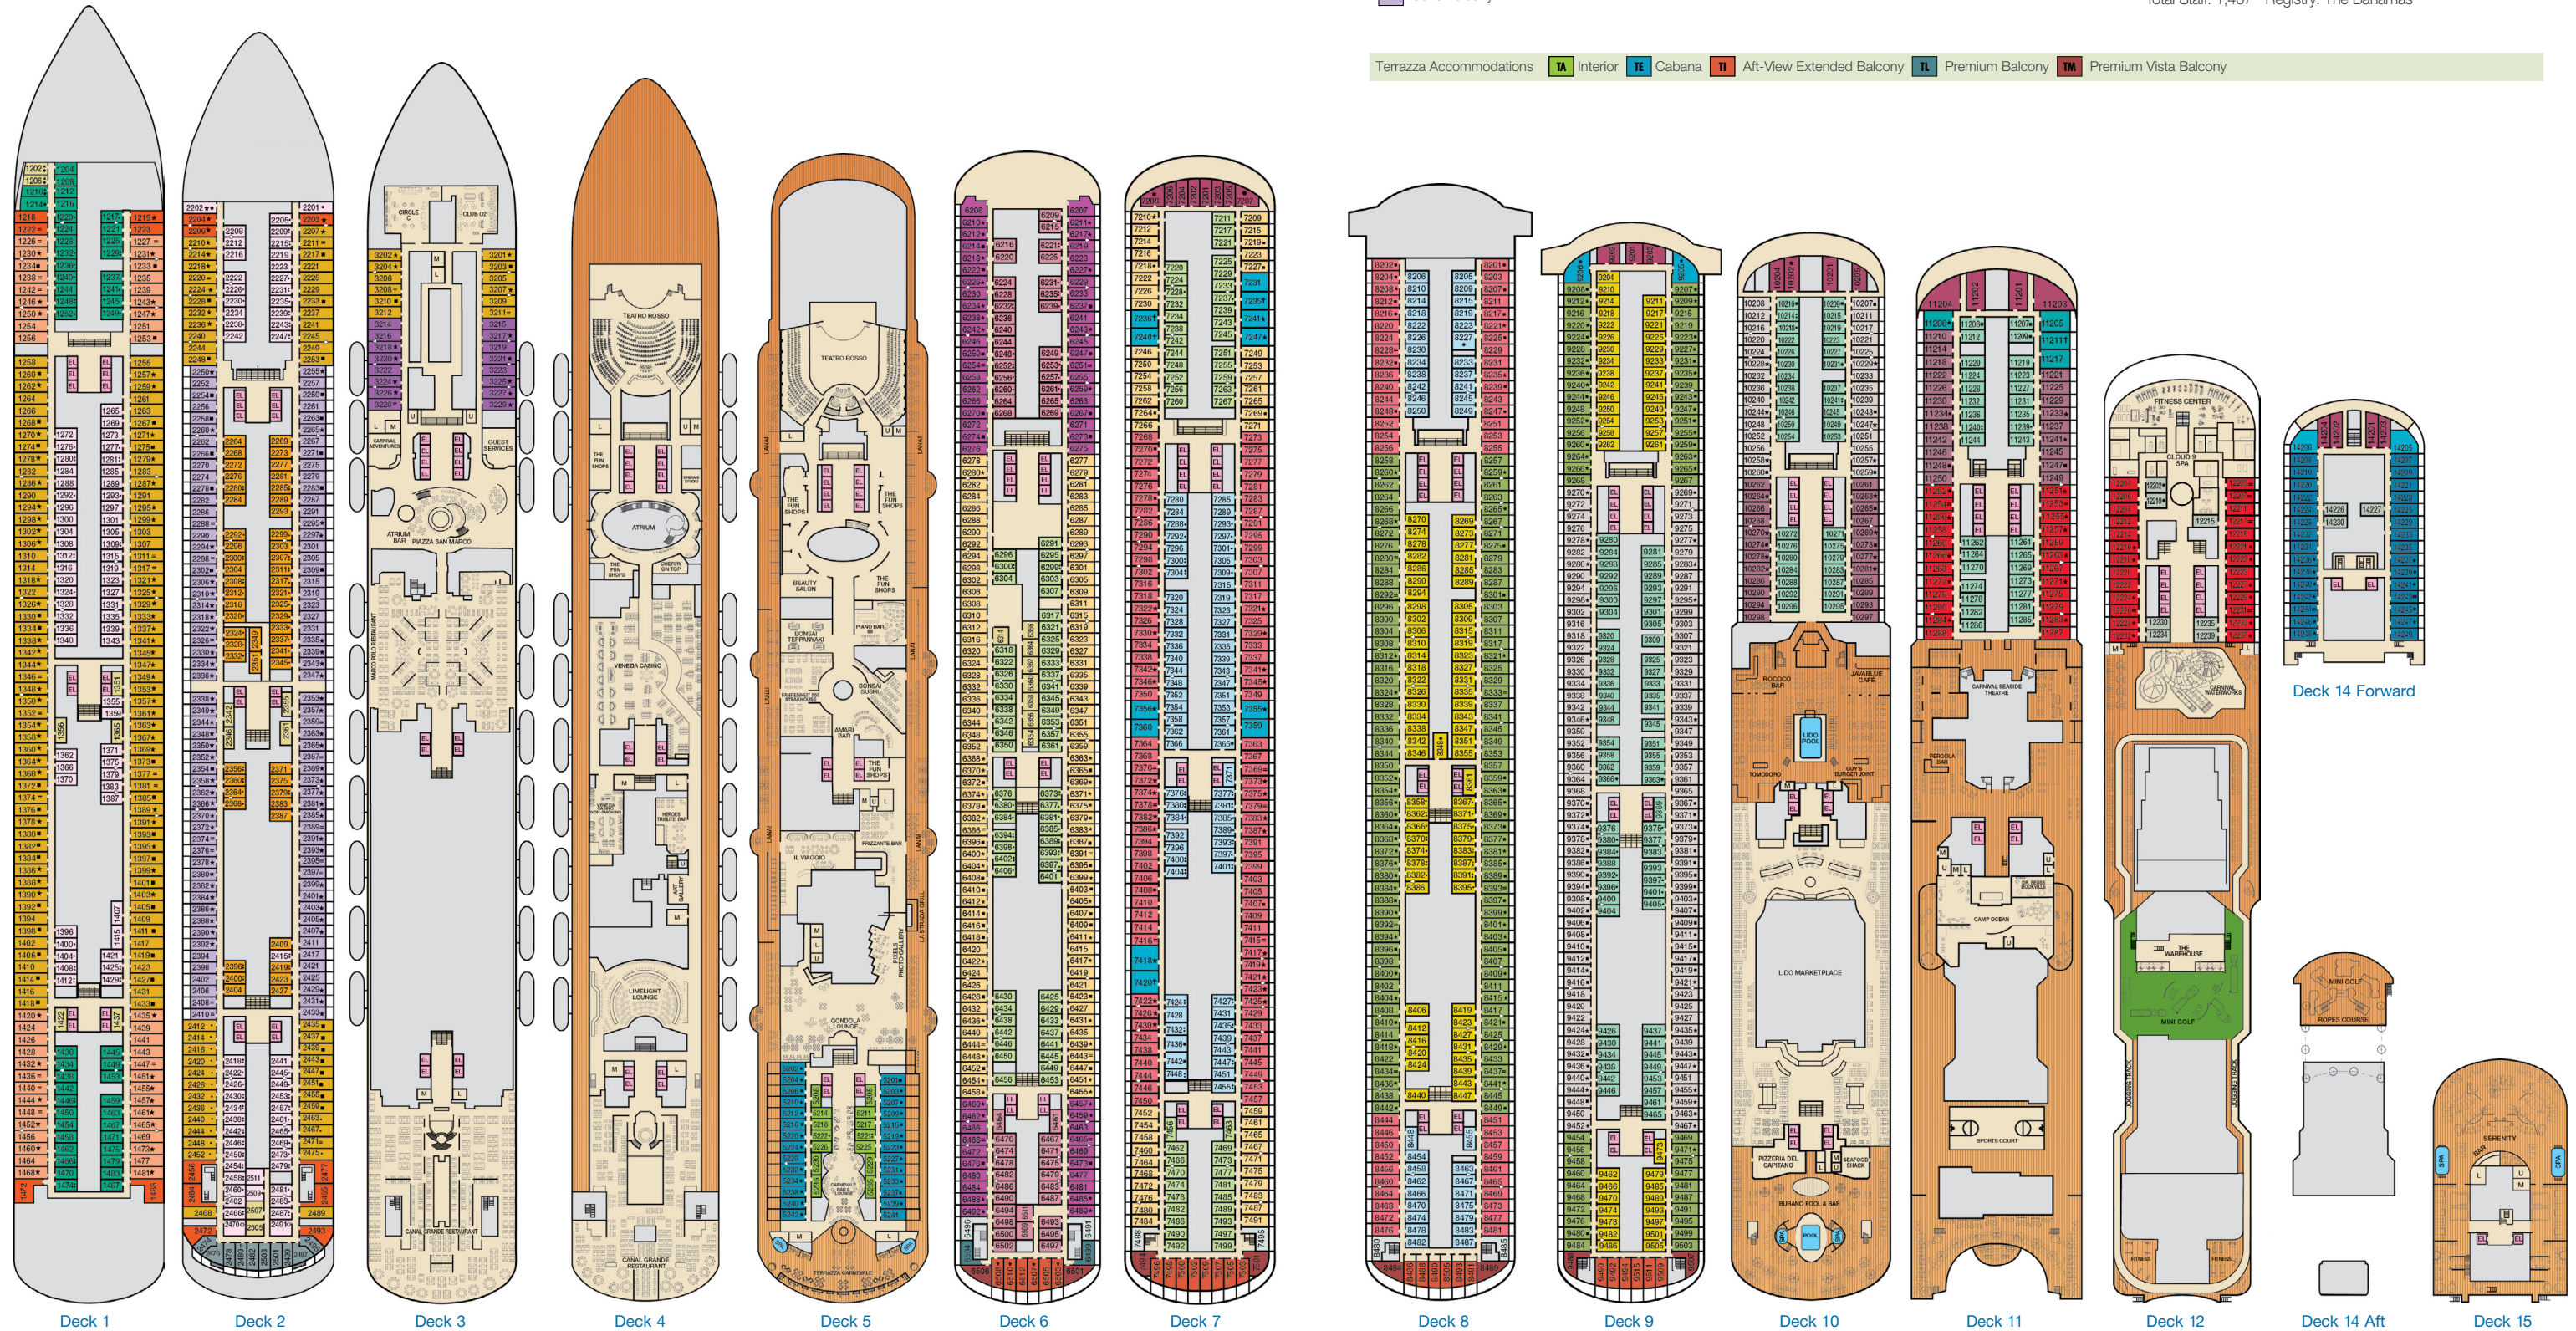

- † 2 Twin Beds (convert to King) and Double Sofa Bed
- ◆ Stateroom with 2 Porthole Windows
- < Connecting staterooms (ideal for families and groups of friends)
- * Twin Beds do not convert to a King Bed
- U Unisex Wheelchair Accessible Restroom
- OS Ocean Suite with obstructed views: 9205, 9206.
- 6L 6M Staterooms with obstructed views: 1460, 1473, 2452, 2475

CATEGORIES

- 1A Interior Upper/Lower
- 4A 4B 4C 4D 4E 4F 4G 4H 4I Interior
- 4J Interior with Picture Window (Walkway View)
- 6A 6B Ocean View
- 6L 6M Deluxe Ocean View
- 7C Cove Balcony
- 8A 8B 8C 8D 8E 8F 8G 8H Balcony
- 8M Aft-View Extended Balcony
- 9B Premium Balcony
- OS Ocean Suite

Gross Tonnage: 135,225 Length: 1,061 feet Beam: 122 feet
 Cruising Speed: 18 Knots Guest Capacity: 4,090 (Double Occupancy)
 Total Staff: 1,407 Registry: The Bahamas

Terrazza Accommodations 1A Interior 1E Cabana 1I Aft-View Extended Balcony 1L Premium Balcony 1M Premium Vista Balcony

Deck 14 Forward

Deck 14 Aft

Deck 15