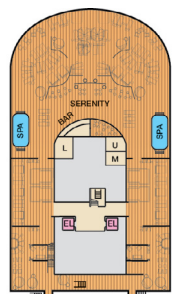

- † 2 Twin Beds (convert to King) and Double Sofa Bed
- ◆ Stateroom with 2 Porthole Windows
- < Connecting staterooms (ideal for families and groups of friends)
- * Twin Beds do not convert to a King Bed
- U Unisex Wheelchair Accessible Restroom
- OS Ocean Suite with obstructed views: 9205, 9206.
- 6L 6M Staterooms with obstructed views: 1460, 1473, 2452, 2475

CATEGORIES

- 1A Interior Upper/Lower
- 4A 4B 4C 4D 4E 4F 4G 4H 4I Interior
- 4J Interior with Picture Window (Walkway View)
- 6A 6B Ocean View
- 6L 6M Deluxe Ocean View
- 7C Cove Balcony
- 8A 8B 8C 8D 8E 8F 8G 8H Balcony
- 8M Aft-View Extended Balcony
- 9B Premium Balcony
- OS Ocean Suite

Gross Tonnage: 135,225 Length: 1,061 feet Beam: 122 feet
 Cruising Speed: 18 Knots Guest Capacity: 4,090 (Double Occupancy)
 Total Staff: 1,407 Registry: The Bahamas

Terrazza Accommodations 1A Interior 1E Cabana 1I Aft-View Extended Balcony 1L Premium Balcony 1M Premium Vista Balcony

Deck 14 Forward

Deck 14 Aft

Deck 15