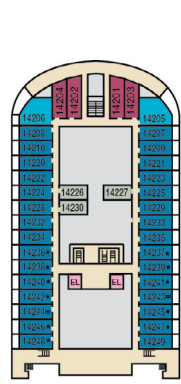

- † 2 Twin Beds (convert to King) and Double Sofa Bed
- ◆ Stateroom with 2 Porthole Windows
- < Connecting staterooms (ideal for families and groups of friends)
- * Twin Beds do not convert to a King Bed
- U Unisex Wheelchair Accessible Restroom
- OS Ocean Suite with obstructed views: 9205, 9206.
- 6L 6M Staterooms with obstructed views: 1460, 1473, 2452, 2475

CATEGORIES

- 1A Interior Upper/Lower
- 4A 4B 4C 4D 4E 4F 4G 4H 4I Interior
- 4J Interior with Picture Window (Walkway View)
- 6A 6B Ocean View
- 6L 6M Deluxe Ocean View
- 7C Cove Balcony
- 8A 8B 8C 8D 8E 8F 8G 8H Balcony
- 8M Aft-View Extended Balcony
- 9B Premium Balcony
- OS Ocean Suite

Gross Tonnage: 135,225 Length: 1,061 feet Beam: 122 feet
 Cruising Speed: 18 Knots Guest Capacity: 4,090 (Double Occupancy)
 Total Staff: 1,407 Registry: The Bahamas

Terrazza Accommodations 1A Interior 1E Cabana 1I Aft-View Extended Balcony 1L Premium Balcony 1M Premium Vista Balcony