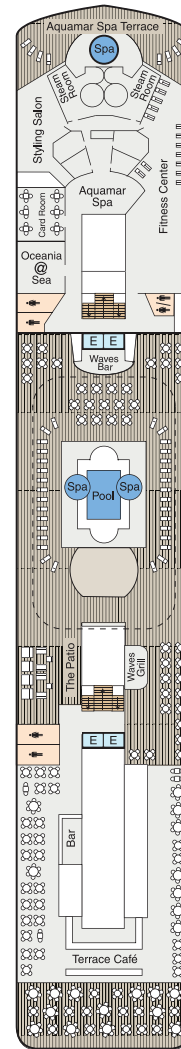

1. **DECK 9**
2. Terrace Café
   - Waves Grill
   - Waves Bar
   - Pool Deck
   - Oceania@Sea
   - Aquamar Spa + Vitality Center
   - Fitness Center
   - Salon