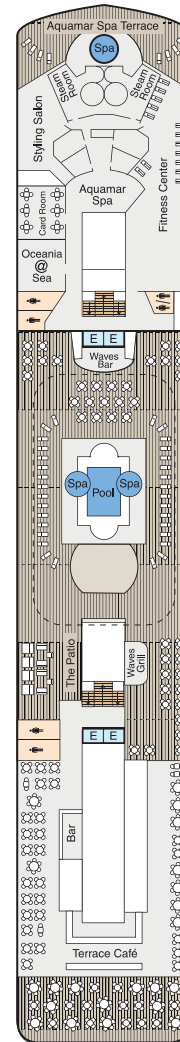

1. **DECK 9**
2. Terrace Café
   - Waves Grill
   - Waves Bar
   - Pool Deck
   - Oceania@Sea
   - Aquamar Spa + Vitality Center
   - Aquamar Spa Terrace
   - Fitness Center
   - Salon