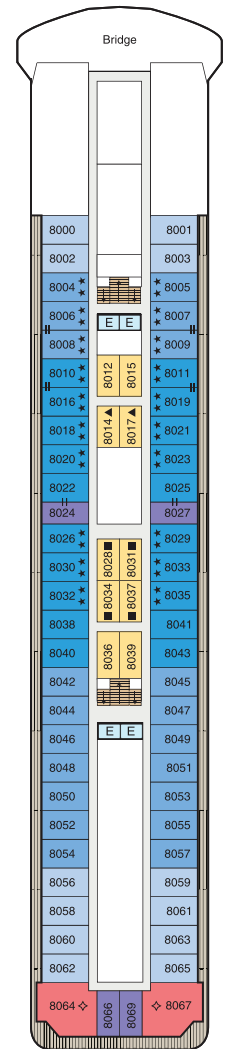

1. **DECK 8**
2. Bridge
   - Staterooms

STATEROOM COLOR LEGEND