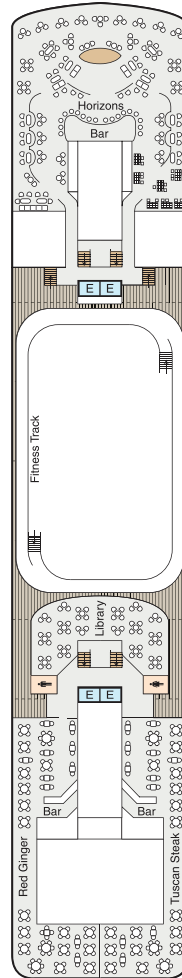

1. **DECK 10**
2. Red Ginger
   - Tuscan Steak
   - Library
   - Fitness Track
   - Horizons