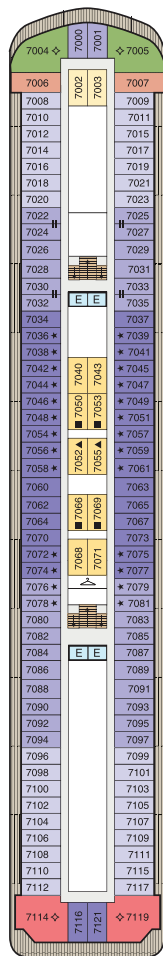

DECK 7

- Launderette
- Staterooms