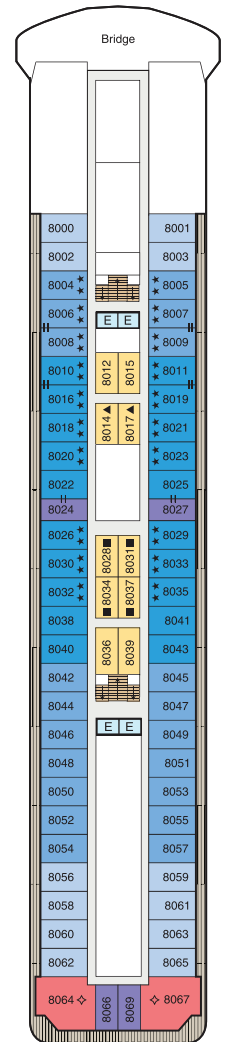

1. **DECK 8**
2. Bridge
   - Staterooms

STATEROOM COLOR LEGEND

OS	VS	PH1	PH2	PH3	A1	A2	A3
B1	B2	C1	C2	D	S	F	G