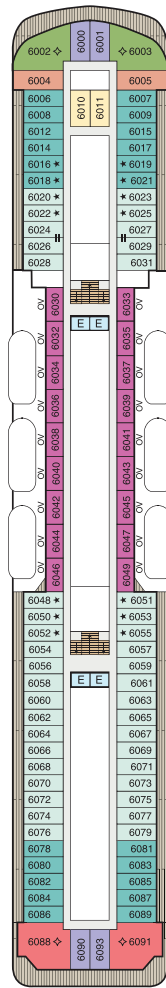

DECK 6

- Staterooms