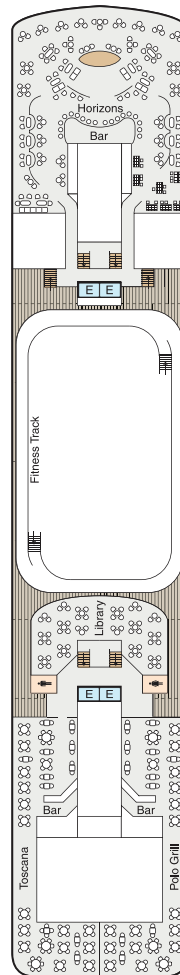

1. **DECK 10**
2. Toscana
   - Polo Grill
   - Library
   - Fitness Track
   - Horizons