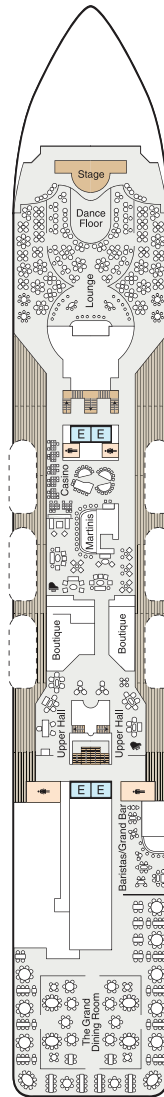

DECK 5

- Show Lounge
- Boutiques
- Upper Hall
- Oceania Club Ambassador Desk
- Martinis
- Casino
- Baristas
- The Grand Bar
- The Grand Dining Room