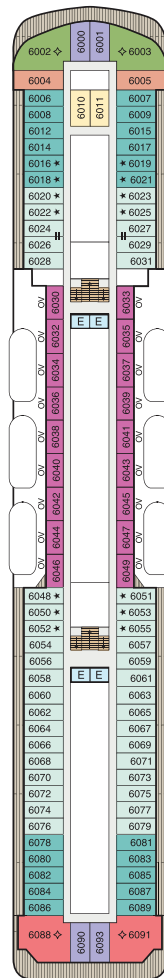

DECK 6

- Staterooms