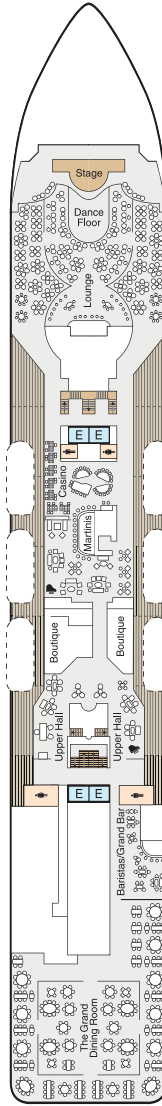

DECK 5

- Show Lounge
- Boutiques
- Upper Hall
- Oceania Club Ambassador Desk
- Martinis
- Casino
- Baristas
- The Grand Bar
- The Grand Dining Room