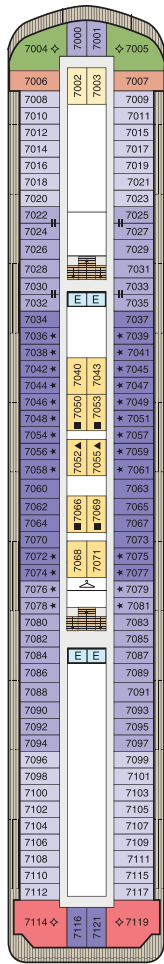

DECK 7

- Launderette
- Staterooms