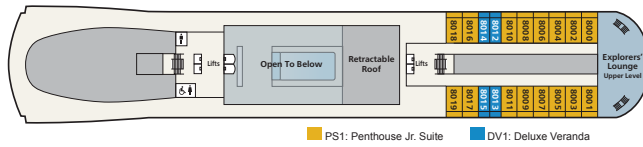

DECK PLANS

Viking Ocean Ships

For interactive deck plans, photos and more, see our website.

DECK 5

DECK 4

DECK 3

DECK 2

DECK 1

DECK 9

DECK 8

DECK 7

DECK 6

STATISTICS

Type: Small Ship (Cruising)
GRT: 54,300
Length: 784 ft.
Beam: 101 ft.

Speed: 20 knots
Guests: 998
Registry: Norway

Maiden Season:
Viking Vela™ 2024
Viking Vesta™ 2025