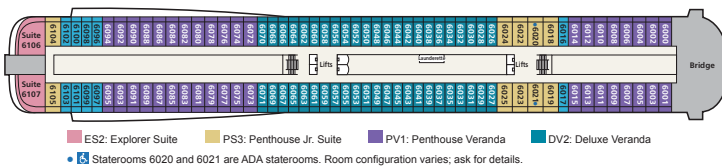

DECK 9

DECK 8

DECK 7

DECK 6

STATISTICS

Type: Small Ship (Cruising)
GRT: 54,300
Length: 784 ft.
Beam: 101 ft.

Speed: 20 knots
Guests: 998
Registry: Norway

Maiden Season:
Viking Vela™ 2024
Viking Vesta™ 2025