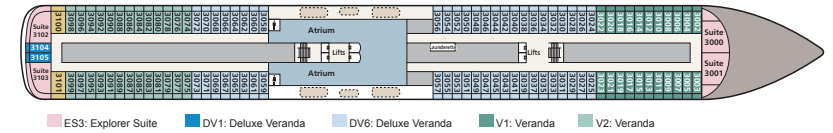

DECK PLANS

Viking Ocean Ships

For interactive deck plans, photos and more, see our website.

DECK 5

DECK 4

DECK 3

DECK 2

DECK 1

DECK 9

DECK 8

DECK 7

DECK 6

STATISTICS

Type: Small Ship (Cruising)
GRT: 54,300
Length: 784 ft.
Beam: 101 ft.

Speed: 20 knots
Guests: 998
Registry: Norway

Maiden Season:
Viking Vela™ 2024
Viking Vesta™ 2025