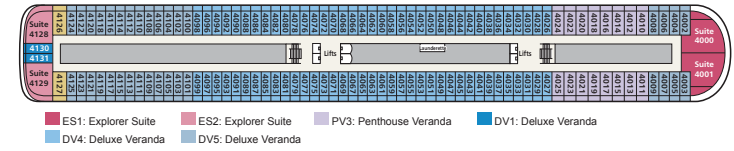

DECK PLANS

Viking Ocean Ships

For interactive deck plans, photos and more, see our website.

DECK 5

DECK 4

DECK 3

DECK 2

DECK 1

DECK 9

DECK 8

DECK 7

DECK 6

STATISTICS

Type: Small Ship (Cruising)
GRT: 54,300
Length: 784 ft.
Beam: 101 ft.

Speed: 20 knots
Guests: 998
Registry: Norway

Maiden Season:
Viking Vela™ 2024
Viking Vesta™ 2025