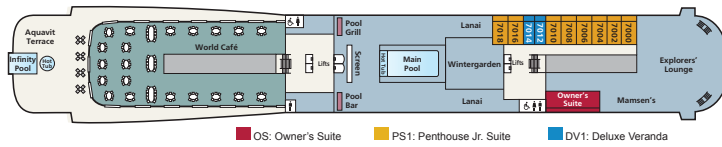

DECK PLANS

Viking Ocean Ships

For interactive deck plans, photos and more, see our website.

DECK 5

DECK 4

DECK 3

DECK 2

DECK 1

DECK 9

DECK 8

DECK 7

DECK 6

STATISTICS

Type: Small Ship (Cruising)
GRT: 54,300
Length: 784 ft.
Beam: 101 ft.

Speed: 20 knots
Guests: 998
Registry: Norway

Maiden Season:
Viking Vela™ 2024
Viking Vesta™ 2025