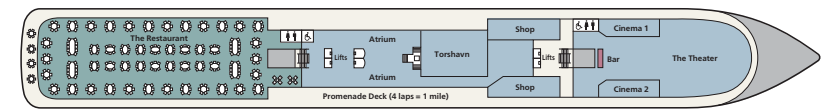

DECK PLANS

Viking Ocean Ships

For interactive deck plans, photos and more, see our website.

DECK 5

DECK 4

DECK 3

DECK 2

DECK 1

DECK 9

DECK 8

DECK 7

DECK 6

STATISTICS

Type: Small Ship (Cruising)
GRT: 54,300
Length: 784 ft.
Beam: 101 ft.

Speed: 20 knots
Guests: 998
Registry: Norway

Maiden Season:
Viking Vela™ 2024
Viking Vesta™ 2025