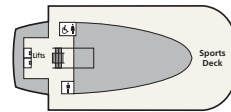

DECK PLANS

Viking Ocean Ships

For interactive deck plans, photos and more, see our website.

DECK 5

DECK 4

DECK 3

DECK 2

DECK 1

DECK 9

DECK 8

DECK 7

DECK 6

STATISTICS

Type: Small Ship (Cruising)
GRT: 54,300
Length: 784 ft.
Beam: 101 ft.

Speed: 20 knots
Guests: 998
Registry: Norway

Maiden Season:
Viking Vela™ 2024
Viking Vesta™ 2025