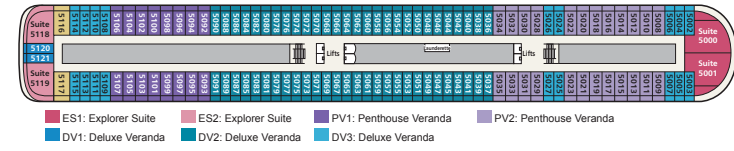

DECK PLANS

Viking Ocean Ships

For interactive deck plans, photos and more, see our website.

DECK 5

DECK 4

DECK 3

DECK 2

DECK 1

DECK 9

DECK 8

DECK 7

DECK 6

STATISTICS

Type: Small Ship (Cruising)
GRT: 54,300
Length: 784 ft.
Beam: 101 ft.

Speed: 20 knots
Guests: 998
Registry: Norway

Maiden Season:
Viking Vela™ 2024
Viking Vesta™ 2025