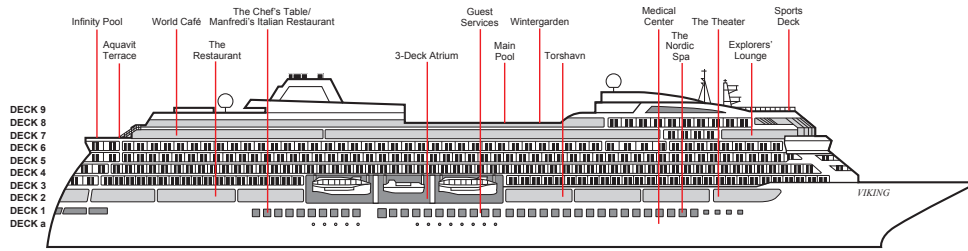

DECK PLANS

Viking Ocean Ships

For interactive deck plans, photos and more, see our website.

DECK 5

DECK 4

DECK 3

DECK 2

DECK 1

DECK 9

DECK 8

DECK 7

DECK 6

STATISTICS

Type: Small Ship (Cruising)
GRT: 54,300
Length: 784 ft.
Beam: 101 ft.

Speed: 20 knots
Guests: 998
Registry: Norway

Maiden Season:
Viking Vela™ 2024
Viking Vesta™ 2025