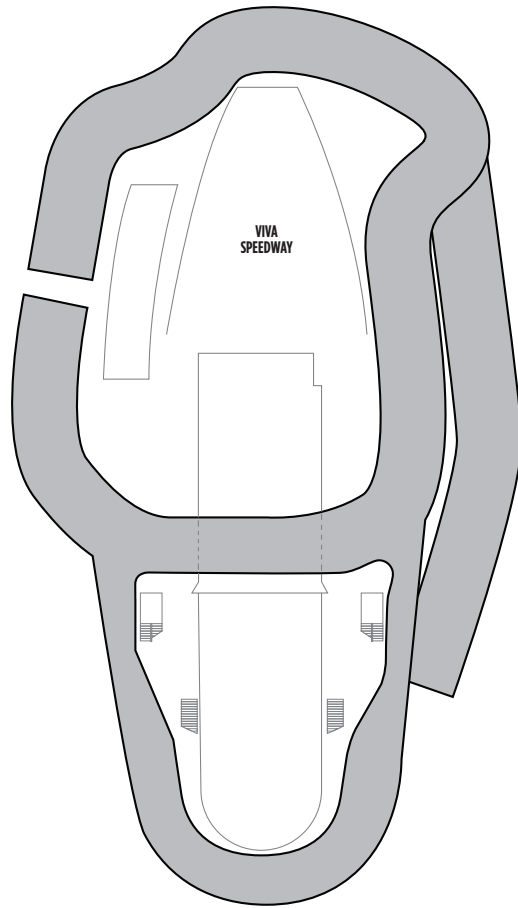

NORWEGIAN VIVA DECK PLANS

LEGEND

- Wheelchair Accessible
- ↕ Connecting staterooms
- ▲ Third-person occupancy available
- + Third- and/or fourth-person occupancy available
- ★ Third-, fourth- and/or fifth-person occupancy available
- ☆ Up to sixth-person occupancy available
- Inside stateroom door opens to center interior corridor and not towards balcony staterooms
- Solid inside stateroom wall
- ☒ Elevator
- RR Restroom