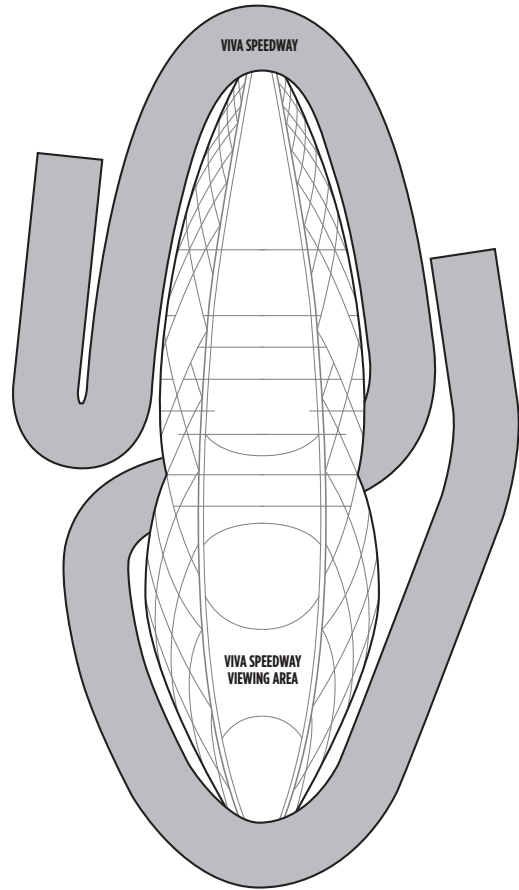

I4 Family Inside. Sleeps up to four.

M2 Forward-Facing Club Balcony Suite with Large Balcony. Sleeps up to four.

MX Sailaway Club Balcony Suite. Sleeps up to two.

NORWEGIAN VIVA DECK PLANS

LEGEND

- Wheelchair Accessible
- ↕ Connecting staterooms
- ▲ Third-person occupancy available
- + Third- and/or fourth-person occupancy available
- ★ Third-, fourth- and/or fifth-person occupancy available
- ☆ Up to sixth-person occupancy available
- Inside stateroom door opens to center interior corridor and not towards balcony staterooms
- Solid inside stateroom wall
- ☒ Elevator
- RR Restroom

THE WAVE

THE WAVE

THE WAVE

DECK 20

DECK 19

DECK 18

DECK 17

SJ B9 B4 O2
BA I4 IA

DECK 16

H3 H6 HE SJ O2
B4 BA I4 IA

DECK 15

H2 H6 HB HE SJ
B4 BA I4 IA O2

DECK 14

H3 H6 HB HE SJ SK M2
MB B4 BA I4 IA T1 O2

DECK 13

H4 H5 HB HE SJ SK SL
M2 MB B4 BA I4 IA T1