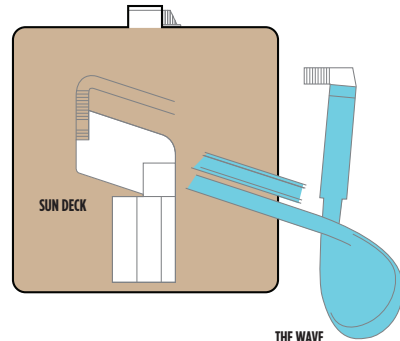

NORWEGIAN VIVA DECK PLANS

LEGEND

- Wheelchair Accessible
- ↕ Connecting staterooms
- ▲ Third-person occupancy available
- + Third- and/or fourth-person occupancy available
- ★ Third-, fourth- and/or fifth-person occupancy available
- ☆ Up to sixth-person occupancy available
- Inside stateroom door opens to center interior corridor and not towards balcony staterooms
- Solid inside stateroom wall
- ☒ Elevator
- RR Restroom

THE WAVE