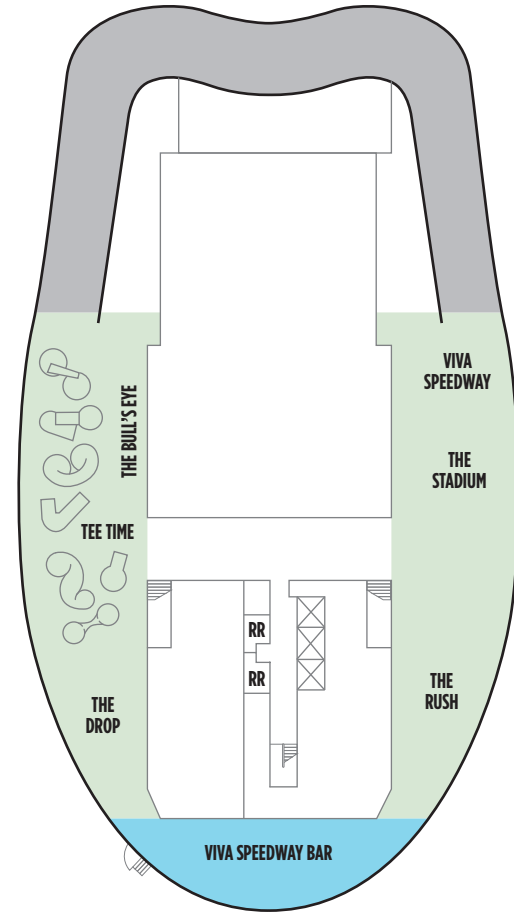

I4 Family Inside. Sleeps up to four.

M2 Forward-Facing Club Balcony Suite with Large Balcony. Sleeps up to four.

MX Sailaway Club Balcony Suite. Sleeps up to two.

NORWEGIAN VIVA DECK PLANS

LEGEND

- Wheelchair Accessible
- ↕ Connecting staterooms
- ▲ Third-person occupancy available
- + Third- and/or fourth-person occupancy available
- ★ Third-, fourth- and/or fifth-person occupancy available
- ☆ Up to sixth-person occupancy available
- Inside stateroom door opens to center interior corridor and not towards balcony staterooms
- Solid inside stateroom wall
- ☒ Elevator
- RR Restroom

THE WAVE

THE WAVE

THE WAVE

DECK 20

DECK 19

DECK 18

DECK 17

SJ B9 B4 O2
BA I4 IA

DECK 16

H3 H6 HE SJ O2
B4 BA I4 IA

DECK 15

H2 H6 HB HE SJ
B4 BA I4 IA O2

DECK 14

H3 H6 HB HE SJ SK M2
MB B4 BA I4 IA T1 O2

DECK 13

H4 H5 HB HE SJ SK SL
M2 MB B4 BA I4 IA T1