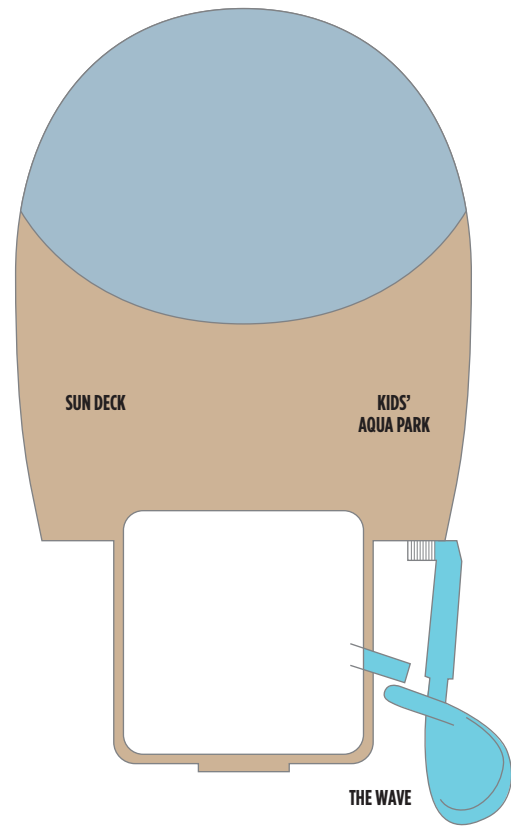

NORWEGIAN VIVA DECK PLANS

LEGEND

- Wheelchair Accessible
- ↕ Connecting staterooms
- ▲ Third-person occupancy available
- + Third- and/or fourth-person occupancy available
- ★ Third-, fourth- and/or fifth-person occupancy available
- ☆ Up to sixth-person occupancy available
- Inside stateroom door opens to center interior corridor and not towards balcony staterooms
- Solid inside stateroom wall
- ☒ Elevator
- RR Restroom

THE WAVE