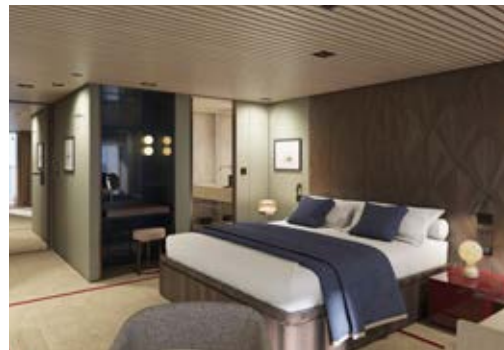

NORWEGIAN VIVA ACCOMMODATIONS

THE HAVEN BY NORWEGIAN®

Located at the top of the ship, The Haven features private keycard access, a 24-hour butler, concierge service, a private courtyard, private restaurant and bar. All Suites offer king-size beds, luxury baths and private balconies.

H6 THE HAVEN 2-BEDROOM FAMILY VILLA WITH LARGE BALCONY

These Villas provide the ideal luxury retreat for the whole family. They feature two bedrooms, one king-size bed, one queen-size bed, a double sofa bed, two bathrooms with showers and a large balcony to gather together and enjoy the beautiful views or snuggle under the stars.

HB THE HAVEN AFT-FACING PENTHOUSE WITH MASTER BEDROOM & LARGE BALCONY

Located in the exclusive enclave of The Haven, retreat to your luxury Penthouse that features a master bedroom with king-size bed, double sofa bed to accommodate two more and an aft-facing balcony offering awe-inspiring views. Also includes the indulgence of butler and concierge service. (ADA stateroom does not have a separate bedroom.)

HE THE HAVEN PENTHOUSE WITH BALCONY

These luxury Penthouses feature a king-size bed, some with bedding to accommodate one more, luxury bath with shower plus a sitting area and a large balcony to admire the gorgeous views.