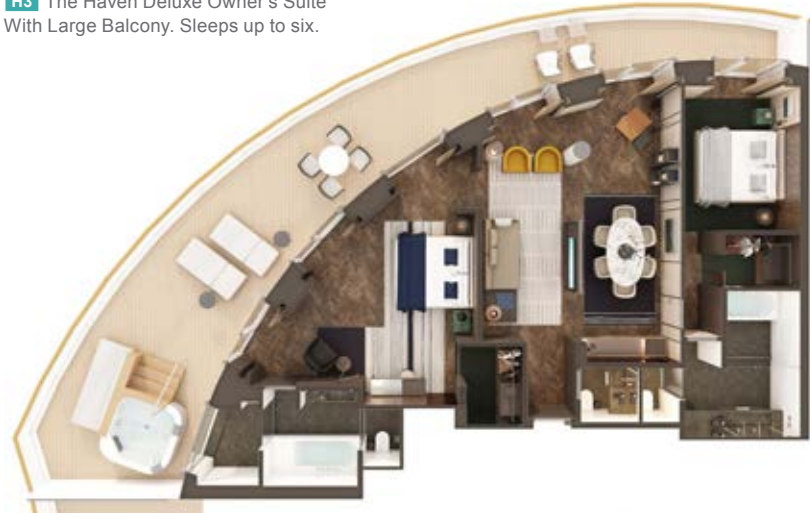

H2 THE HAVEN PREMIER OWNER'S SUITE WITH LARGE BALCONY

These spacious Suites offer breathtaking views from the large, aft-facing balcony and include separate living and dining areas, three bedrooms with king-size beds, a double sofa bed, three bathrooms with showers, a half-bath and an outdoor hot tub.

H5 THE HAVEN OWNER'S SUITE WITH MASTER BEDROOM & LARGE BALCONY

Recline in your private oasis that features a separate bedroom with king-size bed in most, a double sofa bed to accommodate two more, living area, luxury bath with shower and a large balcony to gather together and enjoy the beautiful vistas.

H6 THE HAVEN 2-BEDROOM FAMILY VILLA WITH LARGE BALCONY

These Villas provide the ideal luxury retreat for the whole family. They feature two bedrooms, one king-size bed, one queen-size bed, a double sofa bed, two bathrooms with showers and a large balcony to gather together and enjoy the beautiful views or snuggle under the stars.

H6 The Haven 2-Bedroom Family Villa With Large Balcony. Sleeps up to six.

H3 The Haven Deluxe Owner's Suite With Large Balcony. Sleeps up to six.

OA Large Oceanview with Round Window. Sleeps up to two.

HE The Haven Penthouse with Balcony. Sleeps up to three.