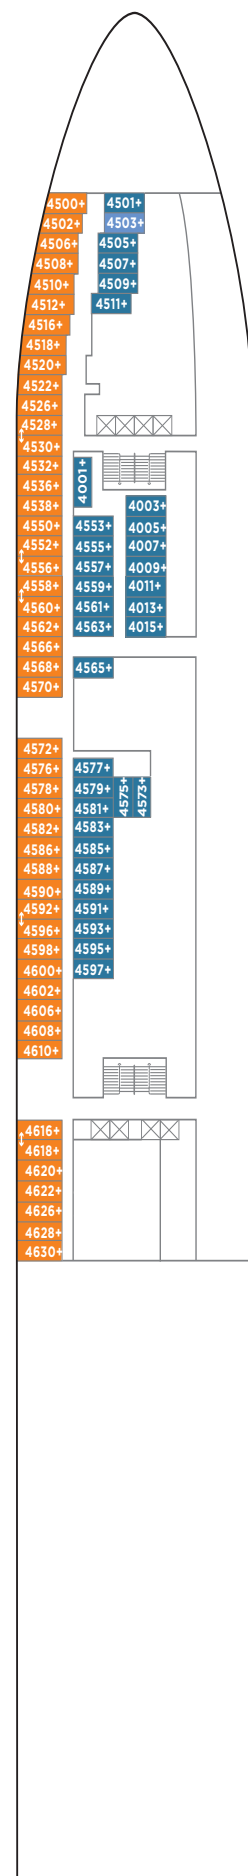

NORWEGIAN STAR DECK PLANS

LEGEND

- Wheelchair Accessible
- ↕ Connecting staterooms
- ▲ Third-person occupancy available
- ⊕ Third- and/or fourth-person occupancy available
- ☆ Up to sixth-person occupancy available
- ★ Up to seventh-person occupancy available
- ⊠ Elevator
- ⊞ Elevator
- RR Restroom
- PrivaSea (partially enclosed) balcony

S1

DECK 14

DECK 12

DECK 11

DECK 10

DECK 9

DECK 8

DECK 7

DECK 6

DECK 5

DECK 4