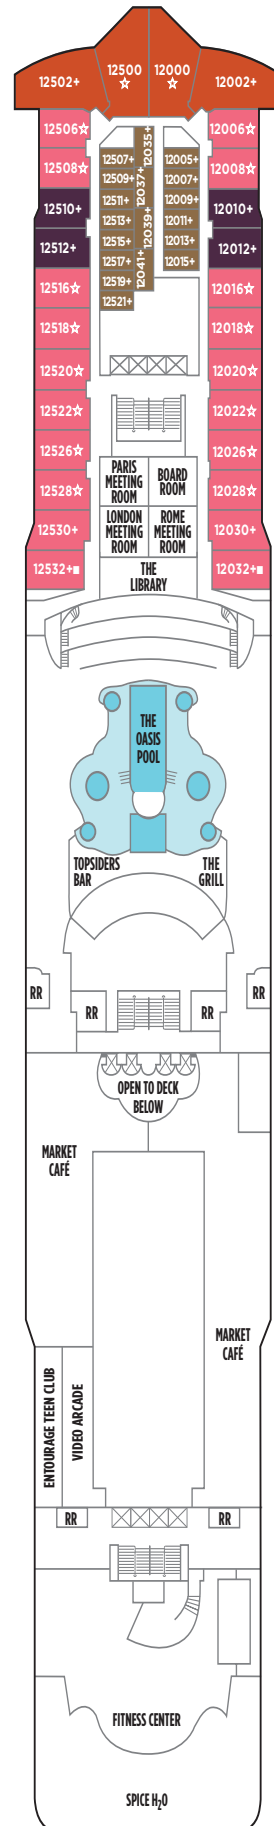

S6 SC SP I4

DECK 12