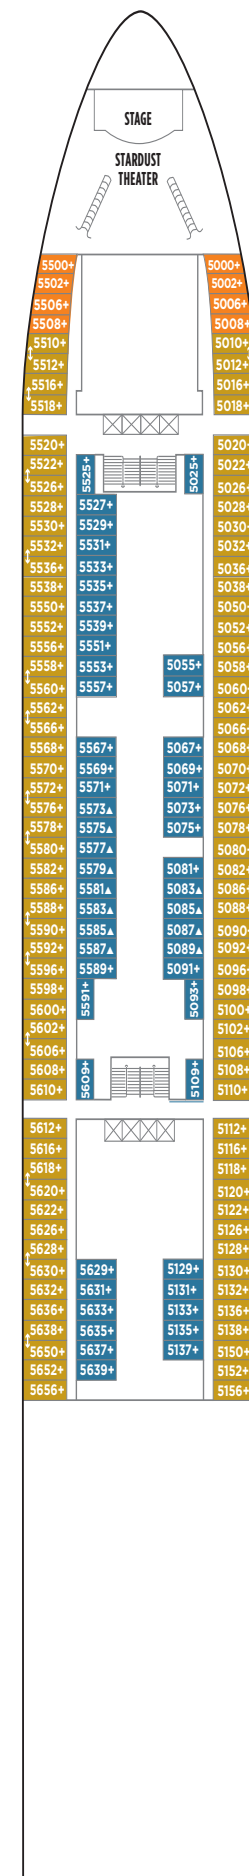

NORWEGIAN STAR DECK PLANS

LEGEND

- Wheelchair Accessible
- ↕ Connecting staterooms
- ▲ Third-person occupancy available
- ⊕ Third- and/or fourth-person occupancy available
- ☆ Up to sixth-person occupancy available
- ★ Up to seventh-person occupancy available
- ⊠ Elevator
- ⊞ Elevator
- RR Restroom
- PrivaSea (partially enclosed) balcony

S1

DECK 14

DECK 12

DECK 11

DECK 10

DECK 9

DECK 8

DECK 7

DECK 6

DECK 5

DECK 4