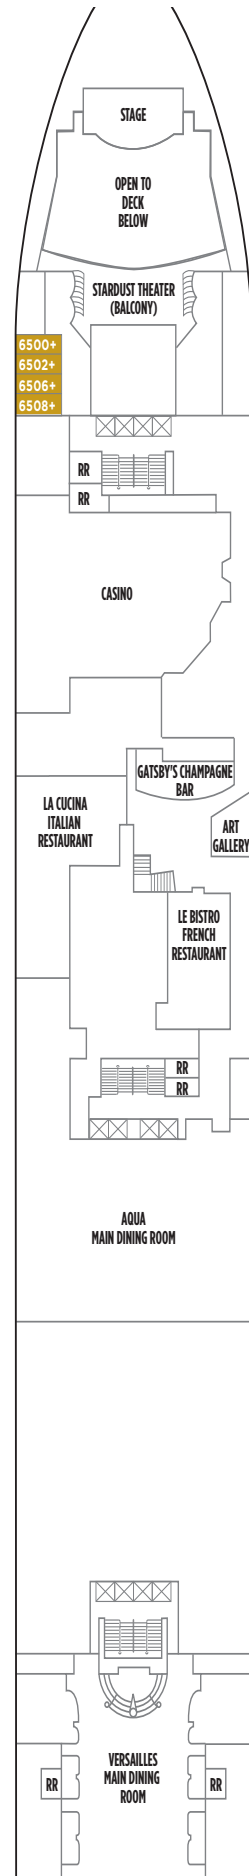

NORWEGIAN STAR DECK PLANS

LEGEND

- Wheelchair Accessible
- ↕ Connecting staterooms
- ▲ Third-person occupancy available
- ⊕ Third- and/or fourth-person occupancy available
- ☆ Up to sixth-person occupancy available
- ★ Up to seventh-person occupancy available
- ⊠ Elevator
- ⊞ Elevator
- RR Restroom
- PrivaSea (partially enclosed) balcony

S1

DECK 14

DECK 12

DECK 11

DECK 10

DECK 9

DECK 8

DECK 7

DECK 6

DECK 5

DECK 4