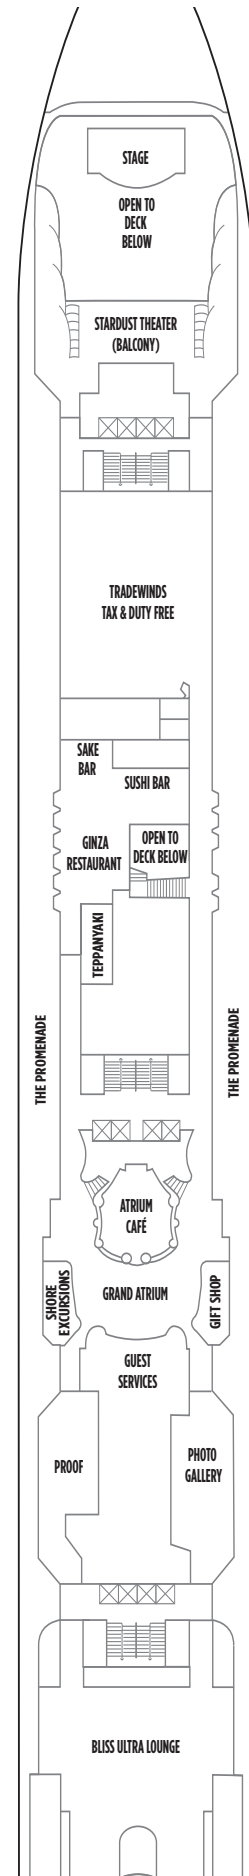

NORWEGIAN STAR DECK PLANS

LEGEND

- Wheelchair Accessible
- ↕ Connecting staterooms
- ▲ Third-person occupancy available
- ⊕ Third- and/or fourth-person occupancy available
- ☆ Up to sixth-person occupancy available
- ★ Up to seventh-person occupancy available
- ⊠ Elevator
- ⊞ Elevator
- RR Restroom
- PrivaSea (partially enclosed) balcony

S1

DECK 14

DECK 12

DECK 11

DECK 10

DECK 9

DECK 8

DECK 7

DECK 6

DECK 5

DECK 4