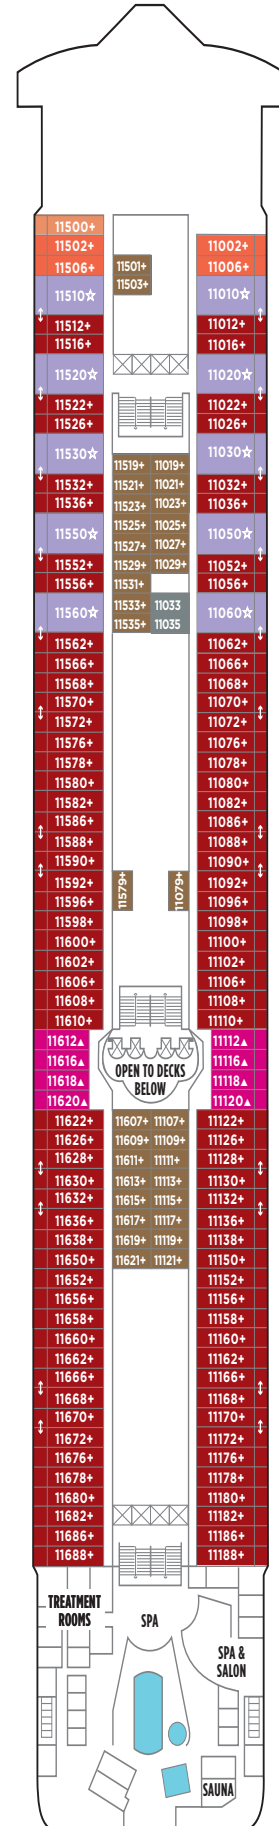

S4 MA MB MX BA I4 IA

DECK 11