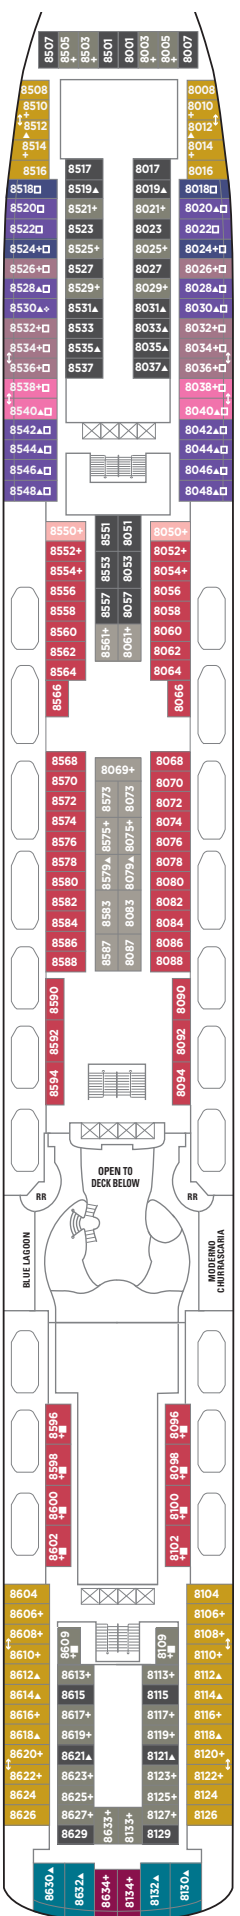

# NORWEGIAN PEARL DECK PLANS

## FEATURES

- 19 Dining Options/ 15 Bars & Lounges
- 2 Main Pools + 1 Kids' Pool
- 6 Hot Tubs
- The Haven by Norwegian
- Two 2-Lane Bowling Alleys
- Climbing Wall
- Casino
- Spa & Beauty Salon
- Fitness Center
- Youth Centers

## SYMBOL LEGEND

- Stateroom with facilities for the disabled (For information, contact Reservations)
- PrivaSea partially enclosed balcony
- ↕ Connecting staterooms
- ▲ Third-person occupancy available
- + Third- and/or fourth-person occupancy available
- ★ Third-, fourth- and/or fifth-person occupancy available
- ☆ Up-to-sixth-person occupancy available
- ⊠ Elevator
- RR Restroom

H3 SE SF B1 B2 B3 BA  
BC I1 IB ID

DECK 9

SF B1 B2 B3 BD OA OK  
OX I1 IB ID

DECK 8

DECK 7

DECK 6

DECK 5

DECK 4