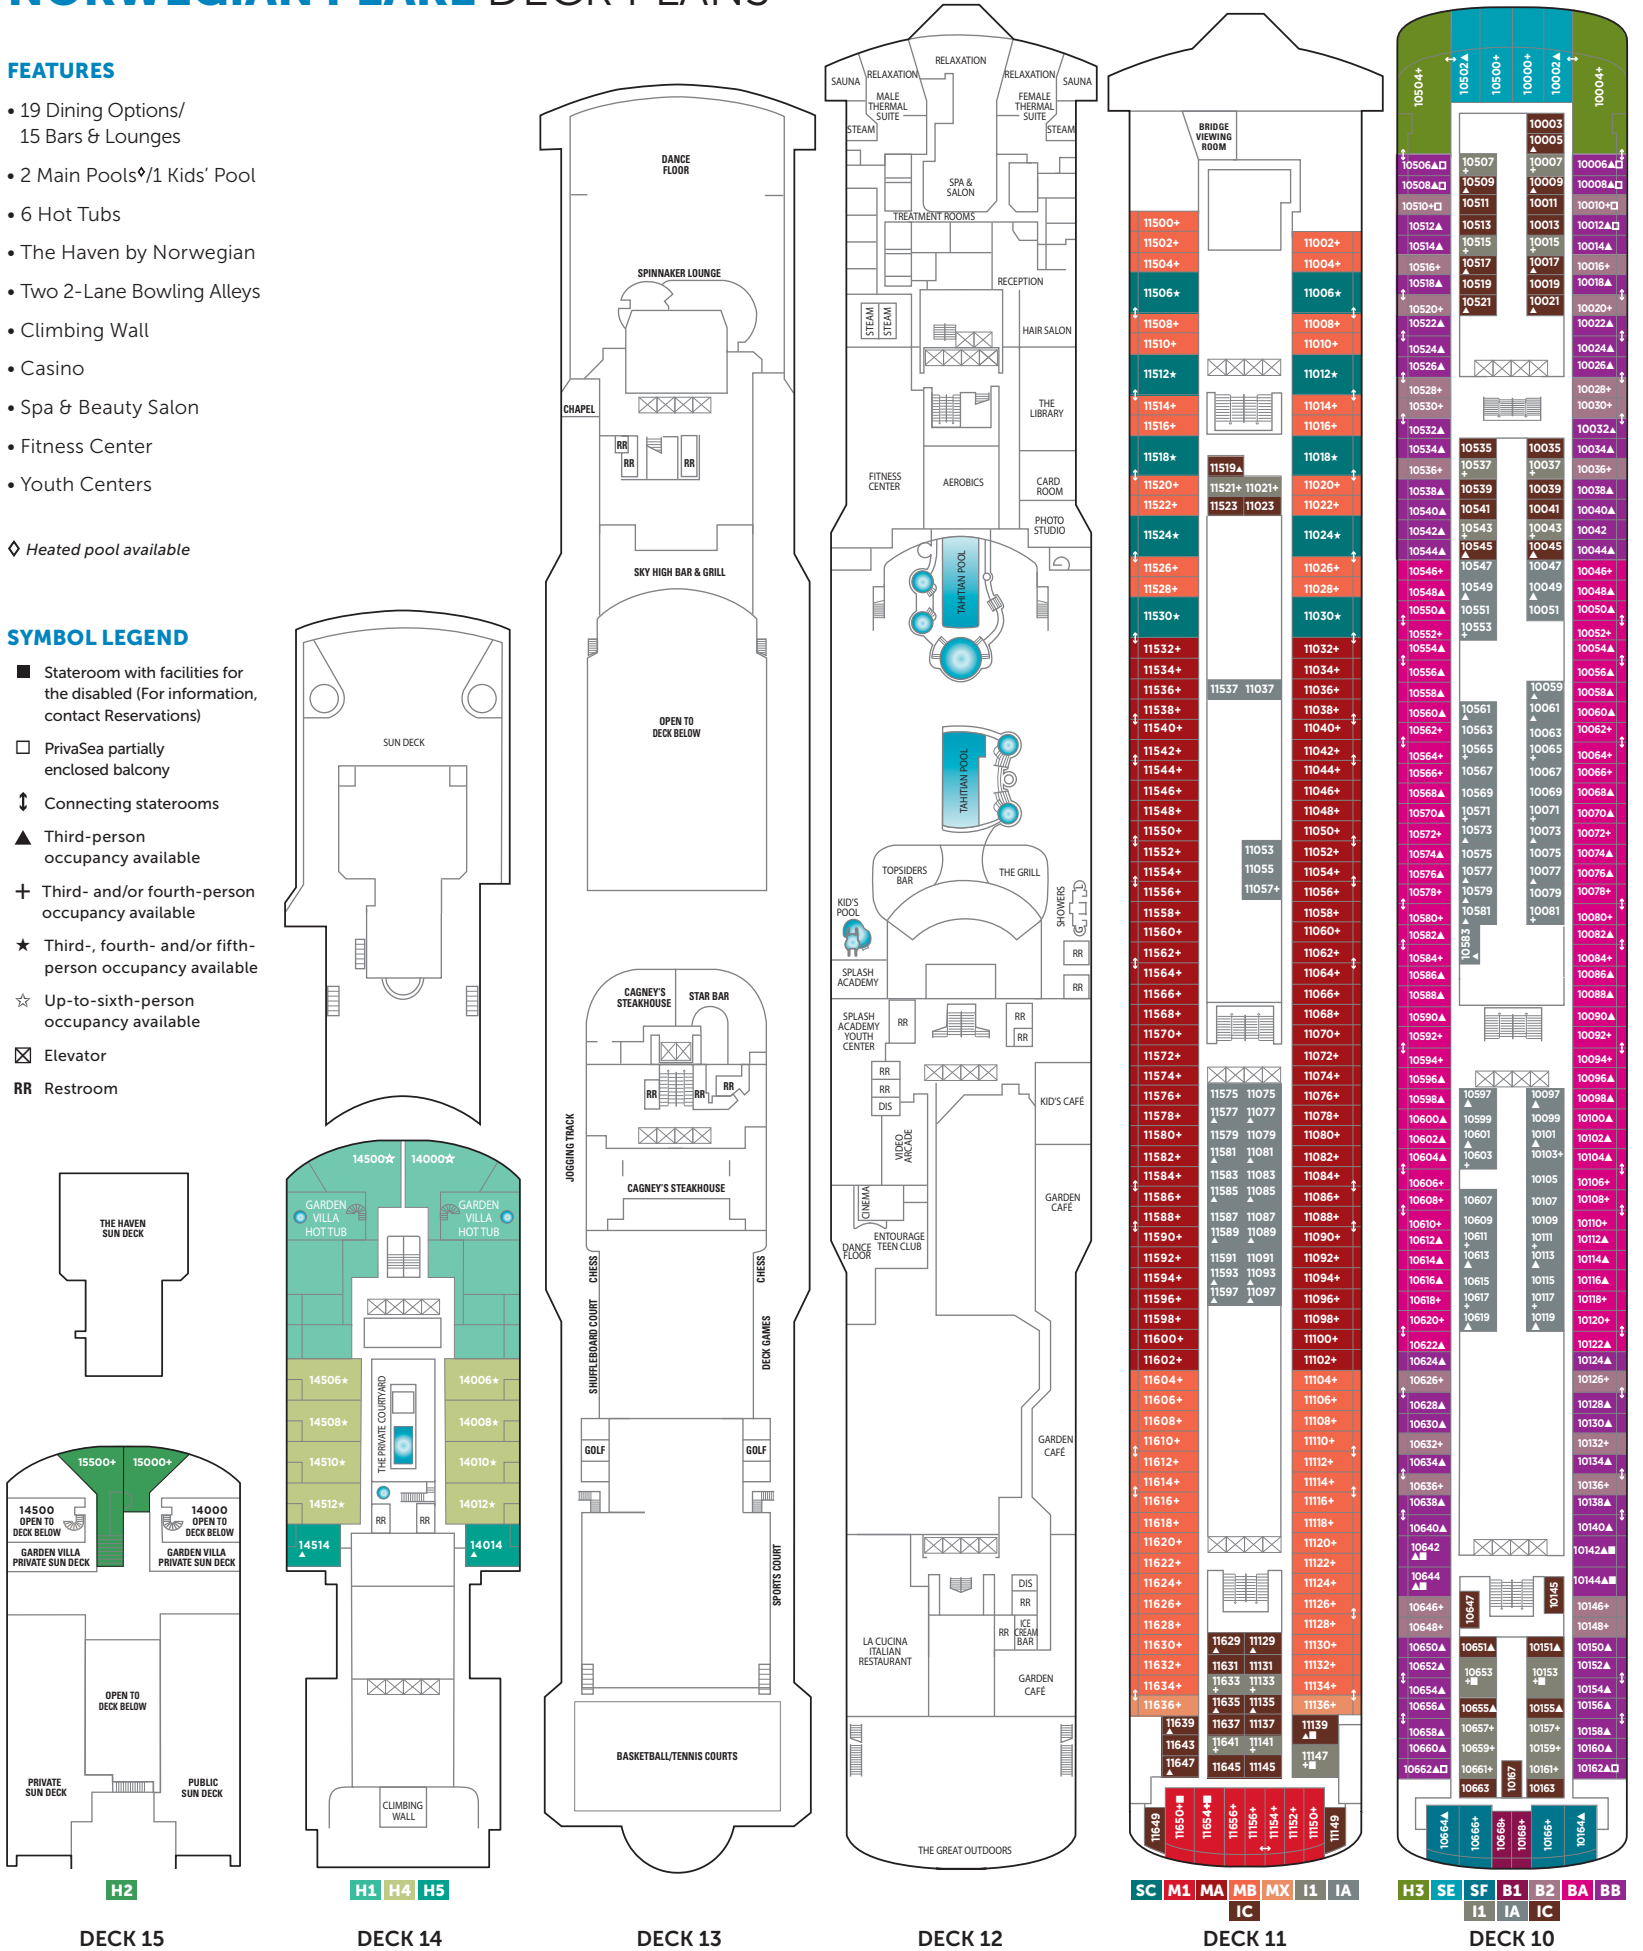

# NORWEGIAN PEARL DECK PLANS

## FEATURES

- 19 Dining Options/ 15 Bars & Lounges
- 2 Main Pools + 1 Kids' Pool
- 6 Hot Tubs
- The Haven by Norwegian
- Two 2-Lane Bowling Alleys
- Climbing Wall
- Casino
- Spa & Beauty Salon
- Fitness Center
- Youth Centers

## SYMBOL LEGEND

- Stateroom with facilities for the disabled (For information, contact Reservations)
- PrivaSea partially enclosed balcony
- ↕ Connecting staterooms
- ▲ Third-person occupancy available
- + Third- and/or fourth-person occupancy available
- ★ Third-, fourth- and/or fifth-person occupancy available
- ☆ Up-to-sixth-person occupancy available
- ⊠ Elevator
- RR Restroom

H3 SE SF B1 B2 B3 BA  
BC I1 IB ID

DECK 9

SF B1 B2 B3 BD OA OK  
OX I1 IB ID

DECK 8

DECK 7

DECK 6

DECK 5

DECK 4