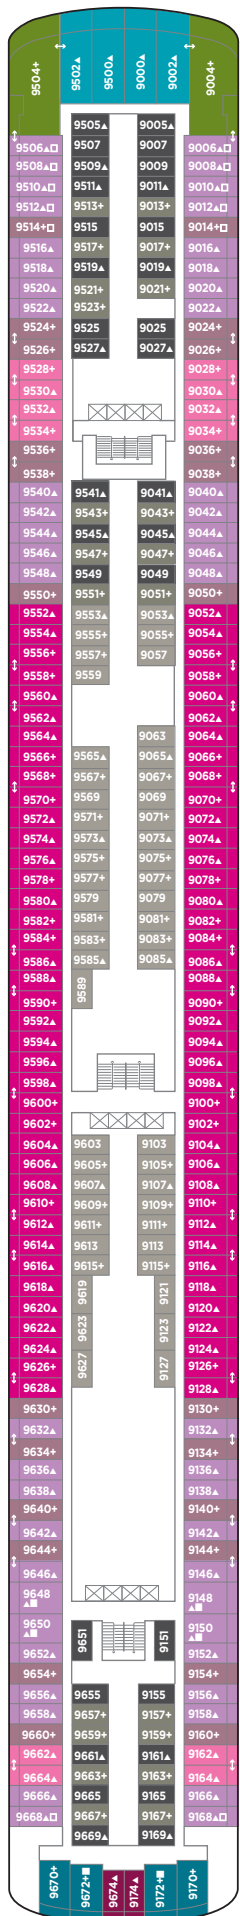

# NORWEGIAN PEARL DECK PLANS

## FEATURES

- 19 Dining Options/ 15 Bars & Lounges
- 2 Main Pools + 1 Kids' Pool
- 6 Hot Tubs
- The Haven by Norwegian
- Two 2-Lane Bowling Alleys
- Climbing Wall
- Casino
- Spa & Beauty Salon
- Fitness Center
- Youth Centers

◇ Heated pool available

H3 SE SF B1 B2 B3 BA  
BC I1 IB ID

DECK 9

SF B1 B2 B3 BD OA OK  
OX I1 IB ID

DECK 8

DECK 7

DECK 6

DECK 5

DECK 4