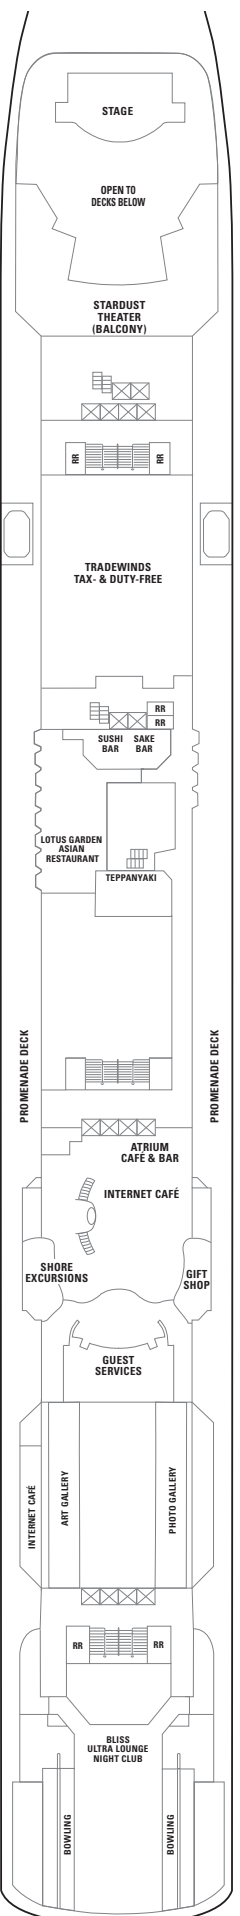

# NORWEGIAN PEARL DECK PLANS

## FEATURES

- 19 Dining Options/ 15 Bars & Lounges
- 2 Main Pools + 1 Kids' Pool
- 6 Hot Tubs
- The Haven by Norwegian
- Two 2-Lane Bowling Alleys
- Climbing Wall
- Casino
- Spa & Beauty Salon
- Fitness Center
- Youth Centers

## SYMBOL LEGEND

- Stateroom with facilities for the disabled (For information, contact Reservations)
- PrivaSea partially enclosed balcony
- ↕ Connecting staterooms
- ▲ Third-person occupancy available
- + Third- and/or fourth-person occupancy available
- ★ Third-, fourth- and/or fifth-person occupancy available
- ☆ Up-to-sixth-person occupancy available
- ⊠ Elevator
- RR Restroom

H3 SE SF B1 B2 B3 BA  
BC I1 IB ID

DECK 9

SF B1 B2 B3 BD OA OK  
OX I1 IB ID

DECK 8

DECK 7

DECK 6

DECK 5

DECK 4