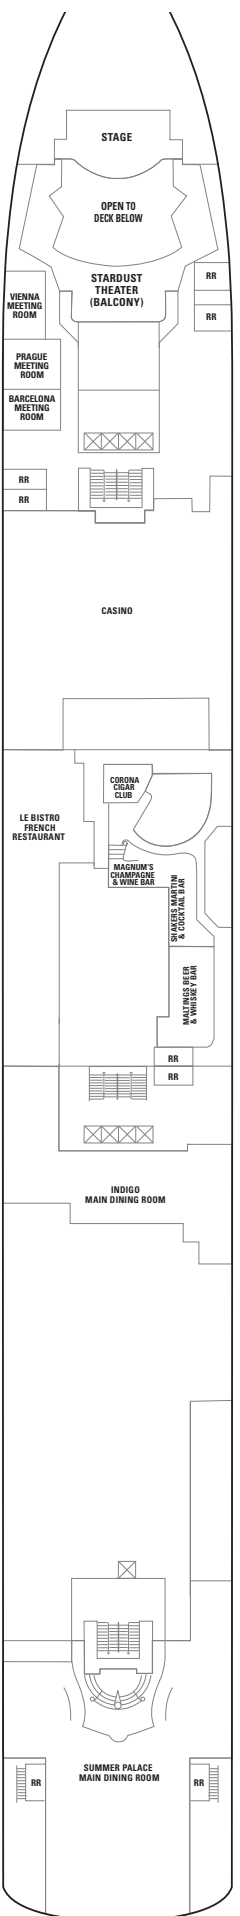

# NORWEGIAN PEARL DECK PLANS

## FEATURES

- 19 Dining Options/ 15 Bars & Lounges
- 2 Main Pools + 1 Kids' Pool
- 6 Hot Tubs
- The Haven by Norwegian
- Two 2-Lane Bowling Alleys
- Climbing Wall
- Casino
- Spa & Beauty Salon
- Fitness Center
- Youth Centers

## SYMBOL LEGEND

- Stateroom with facilities for the disabled (For information, contact Reservations)
- PrivaSea partially enclosed balcony
- ↕ Connecting staterooms
- ▲ Third-person occupancy available
- + Third- and/or fourth-person occupancy available
- ★ Third-, fourth- and/or fifth-person occupancy available
- ☆ Up-to-sixth-person occupancy available
- ⊠ Elevator
- RR Restroom

H3 SE SF B1 B2 B3 BA  
BC I1 IB ID

DECK 9

SF B1 B2 B3 BD OA OK  
OX I1 IB ID

DECK 8

DECK 7

DECK 6

DECK 5

DECK 4