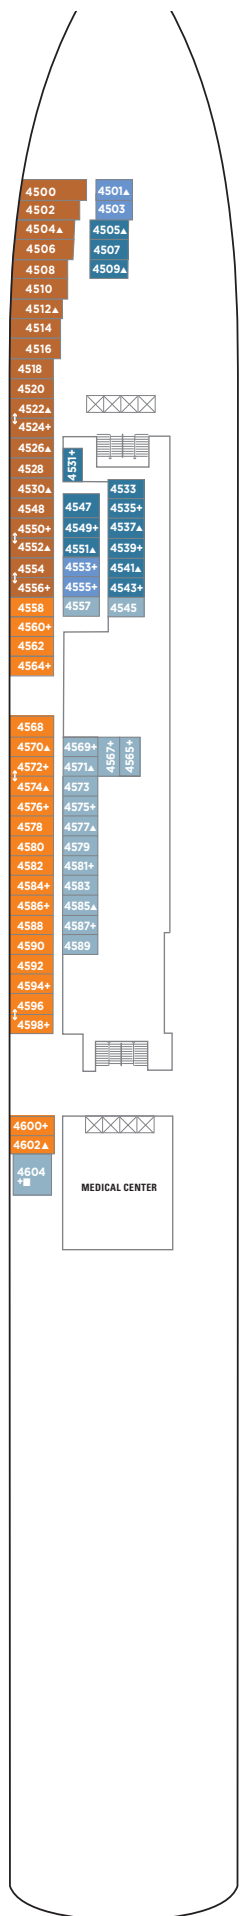

# NORWEGIAN PEARL DECK PLANS

## FEATURES

- 19 Dining Options/ 15 Bars & Lounges
- 2 Main Pools + 1 Kids' Pool
- 6 Hot Tubs
- The Haven by Norwegian
- Two 2-Lane Bowling Alleys
- Climbing Wall
- Casino
- Spa & Beauty Salon
- Fitness Center
- Youth Centers

◇ Heated pool available

H3 SE SF B1 B2 B3 BA  
BC I1 IB ID

DECK 9

SF B1 B2 B3 BD OA OK  
OX I1 IB ID

DECK 8

DECK 7

DECK 6

DECK 5

DECK 4