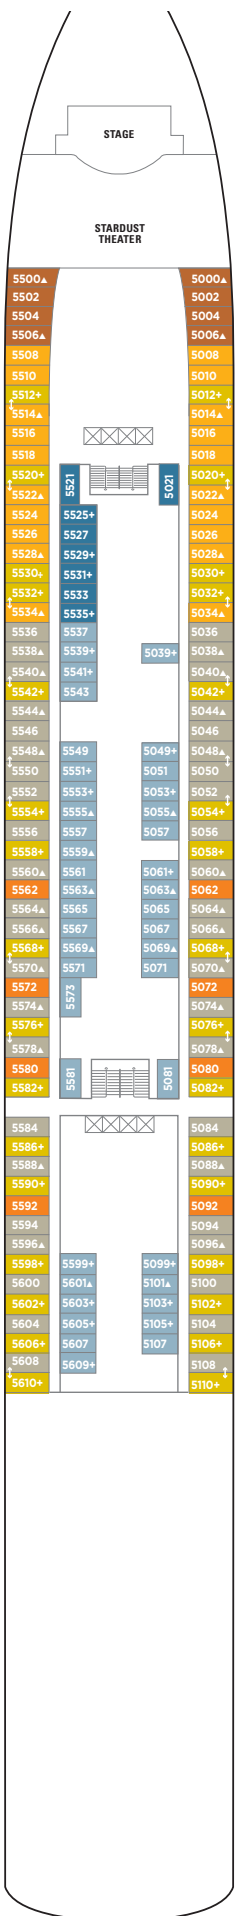

# NORWEGIAN PEARL DECK PLANS

## FEATURES

- 19 Dining Options/ 15 Bars & Lounges
- 2 Main Pools + 1 Kids' Pool
- 6 Hot Tubs
- The Haven by Norwegian
- Two 2-Lane Bowling Alleys
- Climbing Wall
- Casino
- Spa & Beauty Salon
- Fitness Center
- Youth Centers

## SYMBOL LEGEND

- Stateroom with facilities for the disabled (For information, contact Reservations)
- PrivaSea partially enclosed balcony
- ↕ Connecting staterooms
- ▲ Third-person occupancy available
- + Third- and/or fourth-person occupancy available
- ★ Third-, fourth- and/or fifth-person occupancy available
- ☆ Up-to-sixth-person occupancy available
- ⊠ Elevator
- RR Restroom

H3 SE SF B1 B2 B3 BA  
BC I1 IB ID

DECK 9

SF B1 B2 B3 BD OA OK  
OX I1 IB ID

DECK 8

DECK 7

DECK 6

DECK 5

DECK 4