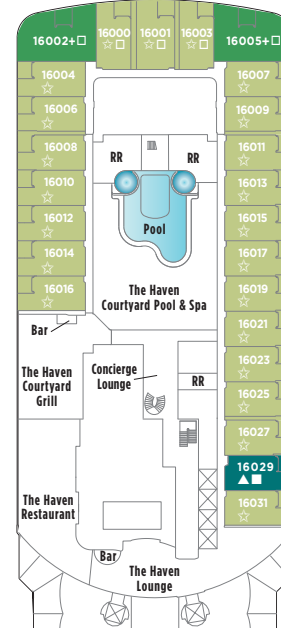

# NORWEGIAN EPIC DECK PLANS

## FEATURES

- 24 Dining Options/ 20 Bars & Lounges
- Aqua Park/Main Pool®
- 3 Waterslides, including the Epic Plunge
- 1 Kids' Pool
- 6 Hot Tubs
- The Haven by Norwegian®
- Spa Suites & Spa Balcony Staterooms
- Studios & Studio Lounge
- Family Accommodations
- Two 3-Lane Bowling Alleys
- Climbing Walls & Rappelling Wall
- Casino
- Adult-Only Clubs
- Spa & Beauty Salon
- Fitness Center
- Youth Centers

## SYMBOL LEGEND

- Stateroom with facilities for the disabled (For information, contact Reservations)
- PrivaSea partially enclosed balcony
- ↕ Connecting staterooms
- ▲ Third-person occupancy available
- + Third- and/or fourth-person occupancy available
- ★ Third-, fourth- and/or fifth-person occupancy available
- ☆ Up-to-sixth-person occupancy available
- ⊠ Elevator
- RR Restroom

DECK 10

DECK 9

DECK 8

DECK 7

DECK 6

DECK 5