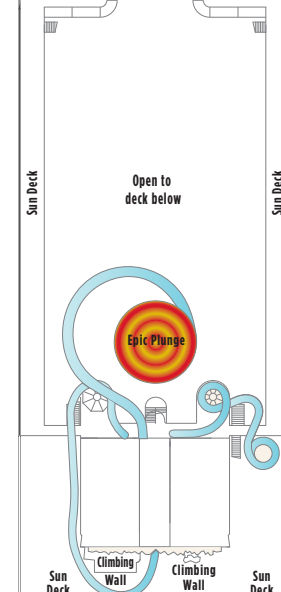

## FEATURES

- 24 Dining Options/ 20 Bars & Lounges
- Aqua Park/Main Pool®
- 3 Waterslides, including the Epic Plunge
- 1 Kids' Pool
- 6 Hot Tubs
- The Haven by Norwegian®
- Spa Suites & Spa Balcony Staterooms
- Studios & Studio Lounge
- Family Accommodations
- Two 3-Lane Bowling Alleys
- Climbing Walls & Rappelling Wall
- Casino
- Adult-Only Clubs
- Spa & Beauty Salon
- Fitness Center
- Youth Centers

## SYMBOL LEGEND

- Stateroom with facilities for the disabled (For information, contact Reservations)
- PrivaSea partially enclosed balcony
- ↕ Connecting staterooms
- ▲ Third-person occupancy available
- + Third- and/or fourth-person occupancy available
- ★ Third-, fourth- and/or fifth-person occupancy available
- ☆ Up-to-sixth-person occupancy available
- ⊠ Elevator
- RR Restroom