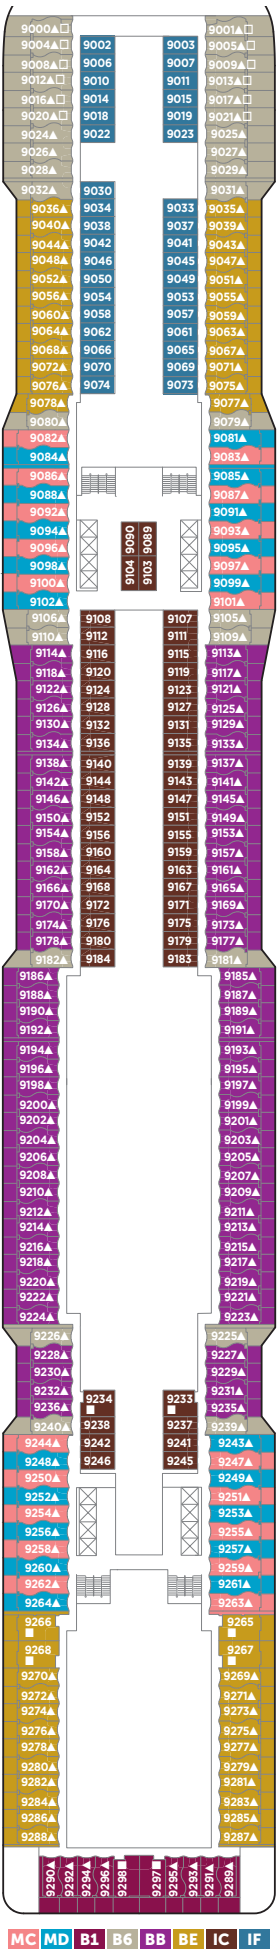

# NORWEGIAN EPIC DECK PLANS

H2 H4 H5

H2 H4 H5

DECK 19

DECK 18

DECK 17

DECK 16

DECK 15

H9 M9 M2 M3 MC B9 I1 IA  
B2 B3 B4

DECK 14

H6 M2 M3 MC B1 B2 B3 B4  
BD I1 IA

DECK 13

H6 M4 MA MB B1 B5 B6 BA  
BD IA IB ID T1

DECK 12

H6 MA MB B1 B5 B6 BA BD  
IB ID T1

DECK 11

H6 MC MD B1 B6 BB BE IB  
IE

DECK 10

DECK 9

DECK 8

DECK 7

DECK 6

DECK 5