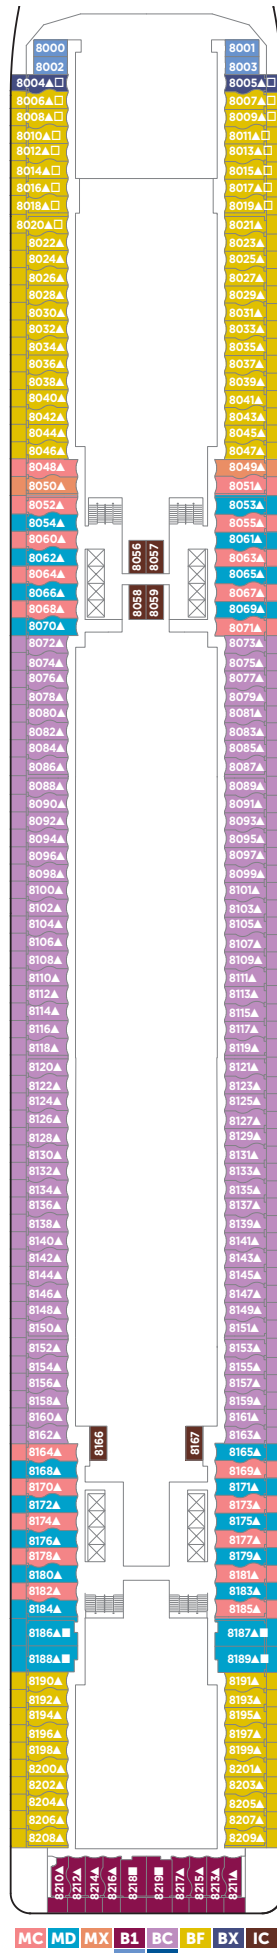

## FEATURES

- 24 Dining Options/ 20 Bars & Lounges
- Aqua Park/Main Pool®
- 3 Waterslides, including the Epic Plunge
- 1 Kids' Pool
- 6 Hot Tubs
- The Haven by Norwegian®
- Spa Suites & Spa Balcony Staterooms
- Studios & Studio Lounge
- Family Accommodations
- Two 3-Lane Bowling Alleys
- Climbing Walls & Rappelling Wall
- Casino
- Adult-Only Clubs
- Spa & Beauty Salon
- Fitness Center
- Youth Centers

H2 H4 H5

H2 H4 H5

DECK 19

DECK 18

DECK 17

DECK 16

DECK 15

H9 M9 M2 M3 MC B9 I1 IA  
B2 B3 B4

DECK 14

H6 M2 M3 MC B1 B2 B3 B4  
BD I1 IA

DECK 13

H6 M4 MA MB B1 B5 B6 BA  
BD IA IB ID T1

DECK 12

H6 MA MB B1 B5 B6 BA BD  
IB ID T1

DECK 11

H6 MC MD B1 B6 BB BE IB  
IE

DECK 10

DECK 9

DECK 8

DECK 7

DECK 6

DECK 5