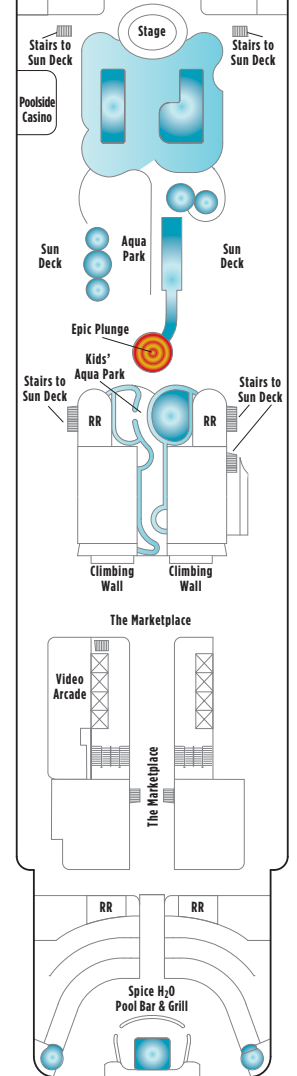

# NORWEGIAN EPIC DECK PLANS

## FEATURES

- 24 Dining Options/ 20 Bars & Lounges
- Aqua Park/Main Pool®
- 3 Waterslides, including the Epic Plunge
- 1 Kids' Pool
- 6 Hot Tubs
- The Haven by Norwegian®
- Spa Suites & Spa Balcony Staterooms
- Studios & Studio Lounge
- Family Accommodations
- Two 3-Lane Bowling Alleys
- Climbing Walls & Rappelling Wall
- Casino
- Adult-Only Clubs
- Spa & Beauty Salon
- Fitness Center
- Youth Centers

## SYMBOL LEGEND

- Stateroom with facilities for the disabled (For information, contact Reservations)
- PrivaSea partially enclosed balcony
- ↕ Connecting staterooms
- ▲ Third-person occupancy available
- + Third- and/or fourth-person occupancy available
- ★ Third-, fourth- and/or fifth-person occupancy available
- ☆ Up-to-sixth-person occupancy available
- ⊠ Elevator
- RR Restroom

DECK 10

DECK 9

DECK 8

DECK 7

DECK 6

DECK 5