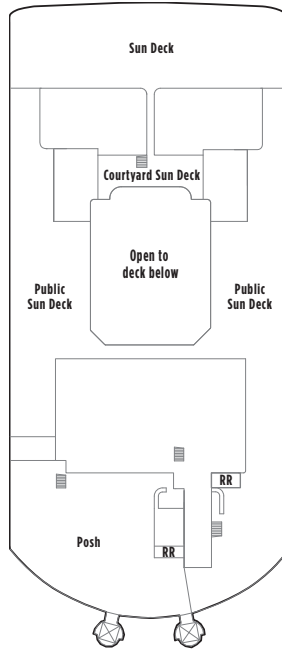

NORWEGIAN EPIC DECK PLANS

FEATURES

- 24 Dining Options/ 20 Bars & Lounges
- Aqua Park/Main Pool®
- 3 Waterslides, including the Epic Plunge
- 1 Kids' Pool
- 6 Hot Tubs
- The Haven by Norwegian®
- Spa Suites & Spa Balcony Staterooms
- Studios & Studio Lounge
- Family Accommodations
- Two 3-Lane Bowling Alleys
- Climbing Walls & Rappelling Wall
- Casino
- Adult-Only Clubs
- Spa & Beauty Salon
- Fitness Center
- Youth Centers

◇ Heated pool available

SYMBOL LEGEND

- Stateroom with facilities for the disabled (For information, contact Reservations)
- PrivaSea partially enclosed balcony
- ↕ Connecting staterooms
- ▲ Third-person occupancy available
- + Third- and/or fourth-person occupancy available
- ★ Third-, fourth- and/or fifth-person occupancy available
- ☆ Up-to-sixth-person occupancy available
- ⊠ Elevator
- RR Restroom

H2 H4 H5

H2 H4 H5