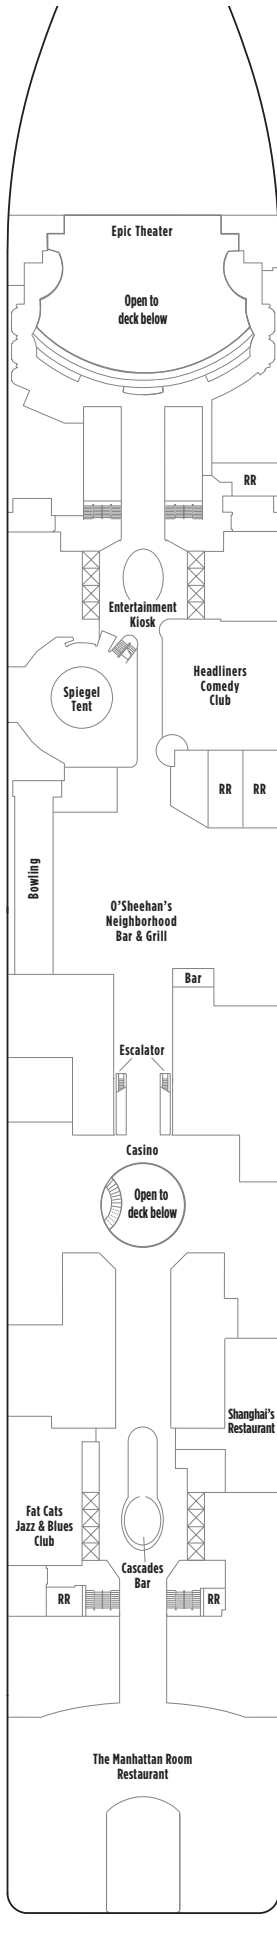

## FEATURES

- 24 Dining Options/ 20 Bars & Lounges
- Aqua Park/Main Pool®
- 3 Waterslides, including the Epic Plunge
- 1 Kids' Pool
- 6 Hot Tubs
- The Haven by Norwegian®
- Spa Suites & Spa Balcony Staterooms
- Studios & Studio Lounge
- Family Accommodations
- Two 3-Lane Bowling Alleys
- Climbing Walls & Rappelling Wall
- Casino
- Adult-Only Clubs
- Spa & Beauty Salon
- Fitness Center
- Youth Centers

H2 H4 H5

H2 H4 H5

DECK 19

DECK 18

DECK 17

DECK 16

DECK 15

H9 M9 M2 M3 MC B9 I1 IA  
B2 B3 B4

DECK 14

H6 M2 M3 MC B1 B2 B3 B4  
BD I1 IA

DECK 13

H6 M4 MA MB B1 B5 B6 BA  
BD IA IB ID T1

DECK 12

H6 MA MB B1 B5 B6 BA BD  
IB ID T1

DECK 11

H6 MC MD B1 B6 BB BE IB  
IE

DECK 10

DECK 9

DECK 8

DECK 7

DECK 6

DECK 5