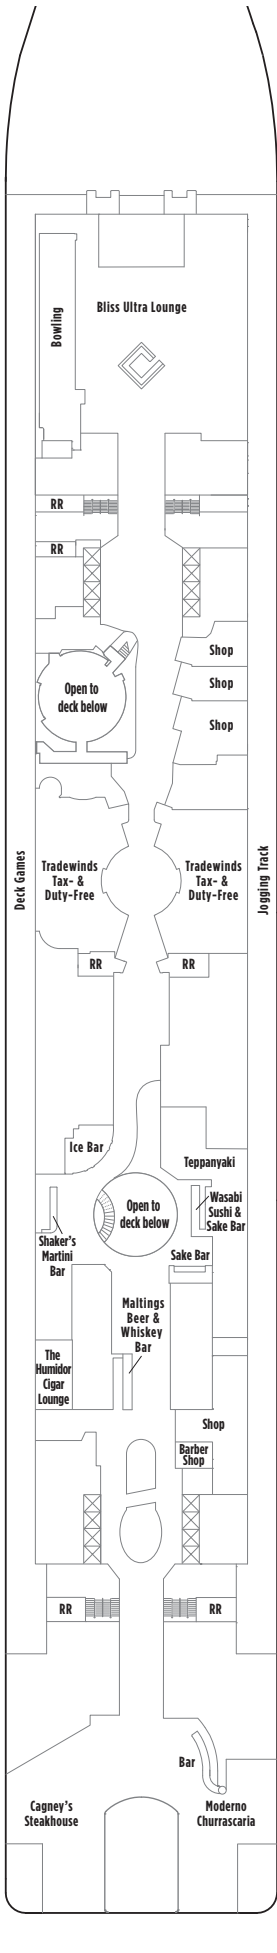

## FEATURES

- 24 Dining Options/ 20 Bars & Lounges
- Aqua Park/Main Pool®
- 3 Waterslides, including the Epic Plunge
- 1 Kids' Pool
- 6 Hot Tubs
- The Haven by Norwegian®
- Spa Suites & Spa Balcony Staterooms
- Studios & Studio Lounge
- Family Accommodations
- Two 3-Lane Bowling Alleys
- Climbing Walls & Rappelling Wall
- Casino
- Adult-Only Clubs
- Spa & Beauty Salon
- Fitness Center
- Youth Centers

H2 H4 H5

H2 H4 H5

DECK 19

DECK 18

DECK 17

DECK 16

DECK 15

H9 M9 M2 M3 MC B9 I1 IA  
B2 B3 B4

DECK 14

H6 M2 M3 MC B1 B2 B3 B4  
BD I1 IA

DECK 13

H6 M4 MA MB B1 B5 B6 BA  
BD IA IB ID T1

DECK 12

H6 MA MB B1 B5 B6 BA BD  
IB ID T1

DECK 11

H6 MC MD B1 B6 BB BE IB  
IE

DECK 10

DECK 9

DECK 8

DECK 7

DECK 6

DECK 5