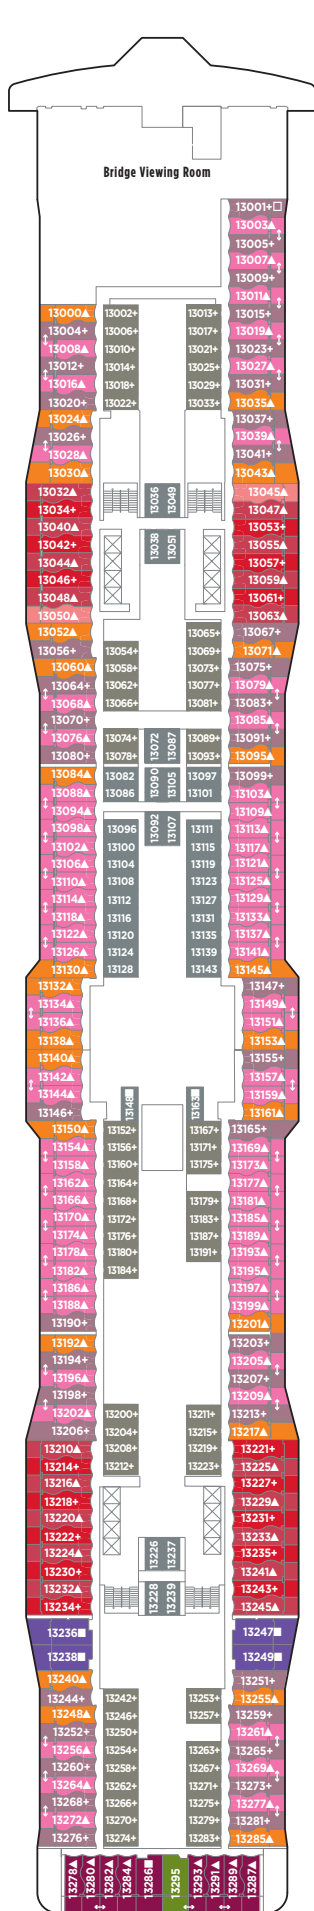

## FEATURES

- 24 Dining Options/ 20 Bars & Lounges
- Aqua Park/Main Pool®
- 3 Waterslides, including the Epic Plunge
- 1 Kids' Pool
- 6 Hot Tubs
- The Haven by Norwegian®
- Spa Suites & Spa Balcony Staterooms
- Studios & Studio Lounge
- Family Accommodations
- Two 3-Lane Bowling Alleys
- Climbing Walls & Rappelling Wall
- Casino
- Adult-Only Clubs
- Spa & Beauty Salon
- Fitness Center
- Youth Centers

H2 H4 H5

H2 H4 H5

DECK 19

DECK 18

DECK 17

DECK 16

DECK 15

H9 M9 M2 M3 MC B9 I1 IA  
B2 B3 B4

DECK 14

H6 M2 M3 MC B1 B2 B3 B4  
BD I1 IA

DECK 13

H6 M4 MA MB B1 B5 B6 BA  
BD IA IB ID T1

DECK 12

H6 MA MB B1 B5 B6 BA BD  
IB ID T1

DECK 11

H6 MC MD B1 B6 BB BE IB  
IE

DECK 10

DECK 9

DECK 8

DECK 7

DECK 6

DECK 5