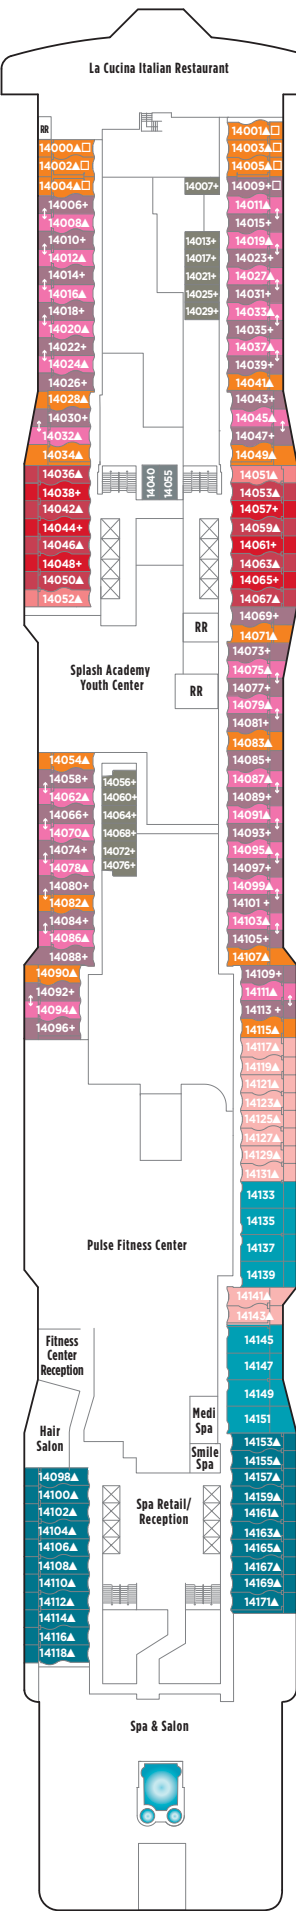

## FEATURES

- 24 Dining Options/ 20 Bars & Lounges
- Aqua Park/Main Pool®
- 3 Waterslides, including the Epic Plunge
- 1 Kids' Pool
- 6 Hot Tubs
- The Haven by Norwegian®
- Spa Suites & Spa Balcony Staterooms
- Studios & Studio Lounge
- Family Accommodations
- Two 3-Lane Bowling Alleys
- Climbing Walls & Rappelling Wall
- Casino
- Adult-Only Clubs
- Spa & Beauty Salon
- Fitness Center
- Youth Centers

H2 H4 H5

H2 H4 H5

DECK 19

DECK 18

DECK 17

DECK 16

DECK 15

H9 M9 M2 M3 MC B9 I1 IA  
B2 B3 B4

DECK 14

H6 M2 M3 MC B1 B2 B3 B4  
BD I1 IA

DECK 13

H6 M4 MA MB B1 B5 B6 BA  
BD IA IB ID T1

DECK 12

H6 MA MB B1 B5 B6 BA BD  
IB ID T1

DECK 11

H6 MC MD B1 B6 BB BE IB  
IE

DECK 10

DECK 9

DECK 8

DECK 7

DECK 6

DECK 5