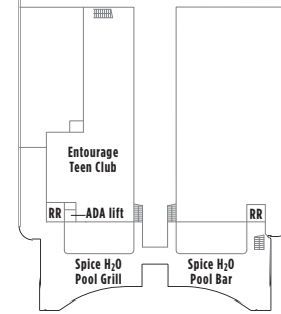

## FEATURES

- 24 Dining Options/ 20 Bars & Lounges
- Aqua Park/Main Pool®
- 3 Waterslides, including the Epic Plunge
- 1 Kids' Pool
- 6 Hot Tubs
- The Haven by Norwegian®
- Spa Suites & Spa Balcony Staterooms
- Studios & Studio Lounge
- Family Accommodations
- Two 3-Lane Bowling Alleys
- Climbing Walls & Rappelling Wall
- Casino
- Adult-Only Clubs
- Spa & Beauty Salon
- Fitness Center
- Youth Centers

## SYMBOL LEGEND

- Stateroom with facilities for the disabled (For information, contact Reservations)
- PrivaSea partially enclosed balcony
- ↕ Connecting staterooms
- ▲ Third-person occupancy available
- + Third- and/or fourth-person occupancy available
- ★ Third-, fourth- and/or fifth-person occupancy available
- ☆ Up-to-sixth-person occupancy available
- ⊠ Elevator
- RR Restroom