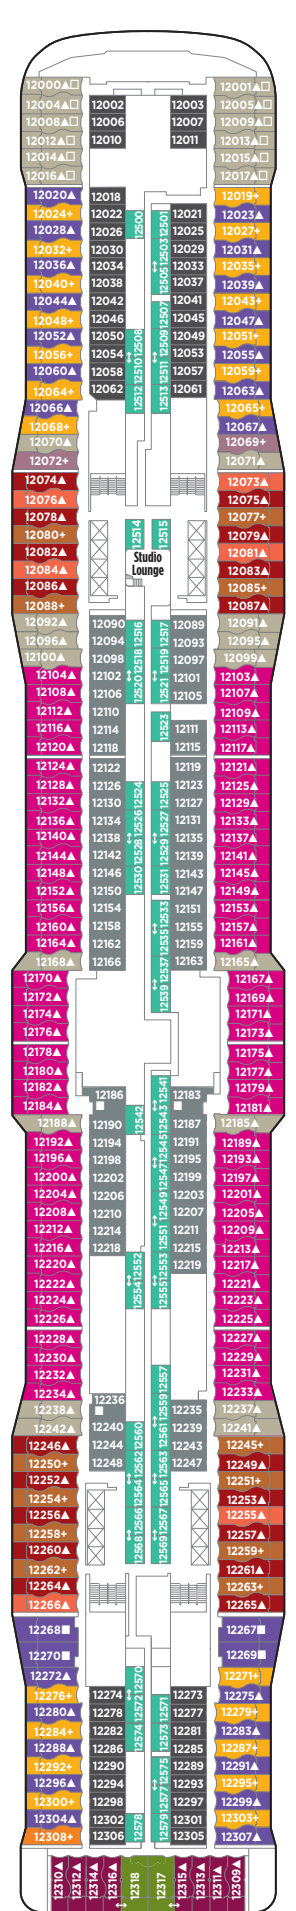

# NORWEGIAN EPIC DECK PLANS

H2 H4 H5

H2 H4 H5

DECK 19

DECK 18

DECK 17

DECK 16

DECK 15

H9 M9 M2 M3 MC B9 I1 IA  
B2 B3 B4

DECK 14

H6 M2 M3 MC B1 B2 B3 B4  
BD I1 IA

DECK 13

H6 M4 MA MB B1 B5 B6 BA  
BD IA IB ID T1

DECK 12

H6 MA MB B1 B5 B6 BA BD  
IB ID T1

DECK 11

H6 MC MD B1 B6 BB BE IB  
IE

DECK 10

DECK 9

DECK 8

DECK 7

DECK 6

DECK 5