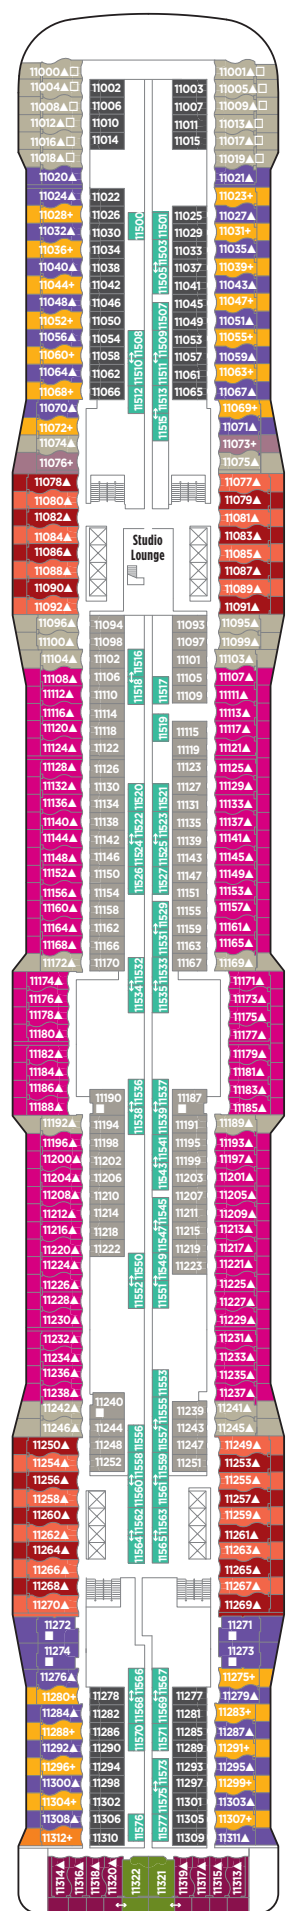

## FEATURES

- 24 Dining Options/ 20 Bars & Lounges
- Aqua Park/Main Pool®
- 3 Waterslides, including the Epic Plunge
- 1 Kids' Pool
- 6 Hot Tubs
- The Haven by Norwegian®
- Spa Suites & Spa Balcony Staterooms
- Studios & Studio Lounge
- Family Accommodations
- Two 3-Lane Bowling Alleys
- Climbing Walls & Rappelling Wall
- Casino
- Adult-Only Clubs
- Spa & Beauty Salon
- Fitness Center
- Youth Centers

H2 H4 H5

H2 H4 H5

DECK 19

DECK 18

DECK 17

DECK 16

DECK 15

H9 M9 M2 M3 MC B9 I1 IA  
B2 B3 B4

DECK 14

H6 M2 M3 MC B1 B2 B3 B4  
BD I1 IA

DECK 13

H6 M4 MA MB B1 B5 B6 BA  
BD IA IB ID T1

DECK 12

H6 MA MB B1 B5 B6 BA BD  
IB ID T1

DECK 11

H6 MC MD B1 B6 BB BE IB  
IE

DECK 10

DECK 9

DECK 8

DECK 7

DECK 6

DECK 5