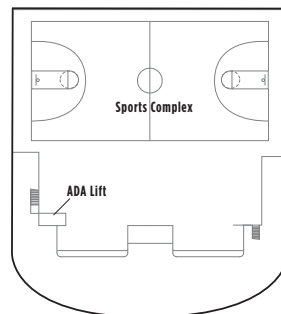

# NORWEGIAN EPIC DECK PLANS

## FEATURES

- 24 Dining Options/ 20 Bars & Lounges
- Aqua Park/Main Pool®
- 3 Waterslides, including the Epic Plunge
- 1 Kids' Pool
- 6 Hot Tubs
- The Haven by Norwegian®
- Spa Suites & Spa Balcony Staterooms
- Studios & Studio Lounge
- Family Accommodations
- Two 3-Lane Bowling Alleys
- Climbing Walls & Rappelling Wall
- Casino
- Adult-Only Clubs
- Spa & Beauty Salon
- Fitness Center
- Youth Centers

## SYMBOL LEGEND

- Stateroom with facilities for the disabled (For information, contact Reservations)
- PrivaSea partially enclosed balcony
- ↕ Connecting staterooms
- ▲ Third-person occupancy available
- + Third- and/or fourth-person occupancy available
- ★ Third-, fourth- and/or fifth-person occupancy available
- ☆ Up-to-sixth-person occupancy available
- ⊠ Elevator
- RR Restroom