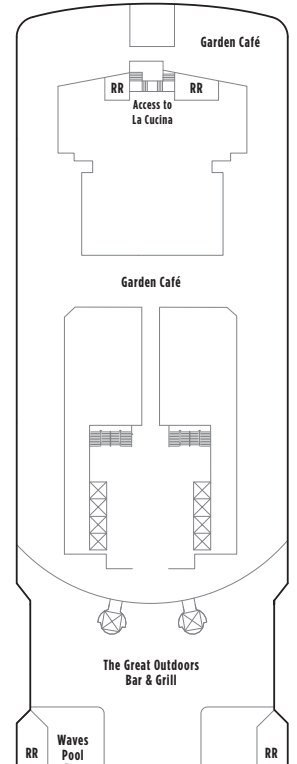

# NORWEGIAN EPIC DECK PLANS

## FEATURES

- 24 Dining Options/ 20 Bars & Lounges
- Aqua Park/Main Pool®
- 3 Waterslides, including the Epic Plunge
- 1 Kids' Pool
- 6 Hot Tubs
- The Haven by Norwegian®
- Spa Suites & Spa Balcony Staterooms
- Studios & Studio Lounge
- Family Accommodations
- Two 3-Lane Bowling Alleys
- Climbing Walls & Rappelling Wall
- Casino
- Adult-Only Clubs
- Spa & Beauty Salon
- Fitness Center
- Youth Centers

## SYMBOL LEGEND

- Stateroom with facilities for the disabled (For information, contact Reservations)
- PrivaSea partially enclosed balcony
- ↕ Connecting staterooms
- ▲ Third-person occupancy available
- + Third- and/or fourth-person occupancy available
- ★ Third-, fourth- and/or fifth-person occupancy available
- ☆ Up-to-sixth-person occupancy available
- ⊠ Elevator
- RR Restroom

DECK 10

DECK 9

DECK 8

DECK 7

DECK 6

DECK 5