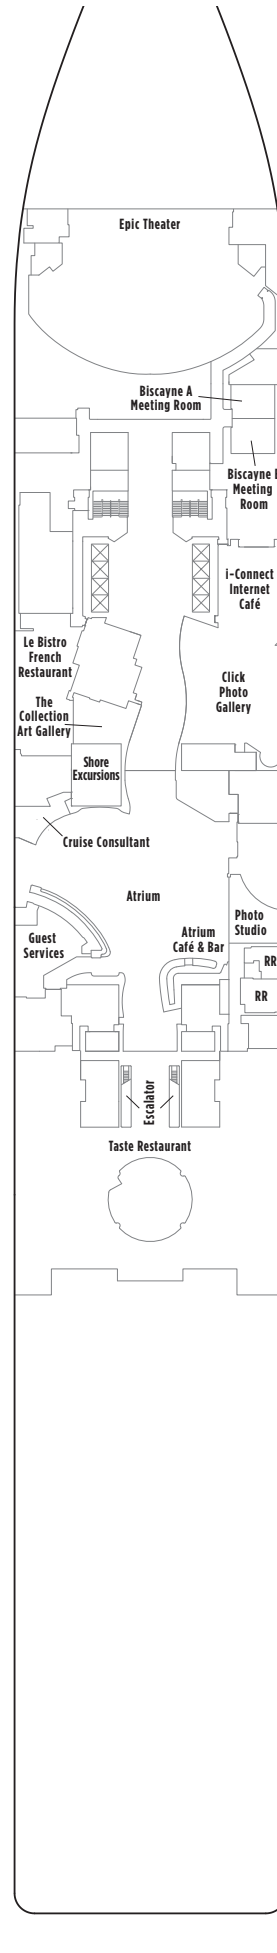

## FEATURES

- 24 Dining Options/ 20 Bars & Lounges
- Aqua Park/Main Pool®
- 3 Waterslides, including the Epic Plunge
- 1 Kids' Pool
- 6 Hot Tubs
- The Haven by Norwegian®
- Spa Suites & Spa Balcony Staterooms
- Studios & Studio Lounge
- Family Accommodations
- Two 3-Lane Bowling Alleys
- Climbing Walls & Rappelling Wall
- Casino
- Adult-Only Clubs
- Spa & Beauty Salon
- Fitness Center
- Youth Centers

H2 H4 H5

H2 H4 H5

DECK 19

DECK 18

DECK 17

DECK 16

DECK 15

H9 M9 M2 M3 MC B9 I1 IA  
B2 B3 B4

DECK 14

H6 M2 M3 MC B1 B2 B3 B4  
BD I1 IA

DECK 13

H6 M4 MA MB B1 B5 B6 BA  
BD IA IB ID T1

DECK 12

H6 MA MB B1 B5 B6 BA BD  
IB ID T1

DECK 11

H6 MC MD B1 B6 BB BE IB  
IE

DECK 10

DECK 9

DECK 8

DECK 7

DECK 6

DECK 5