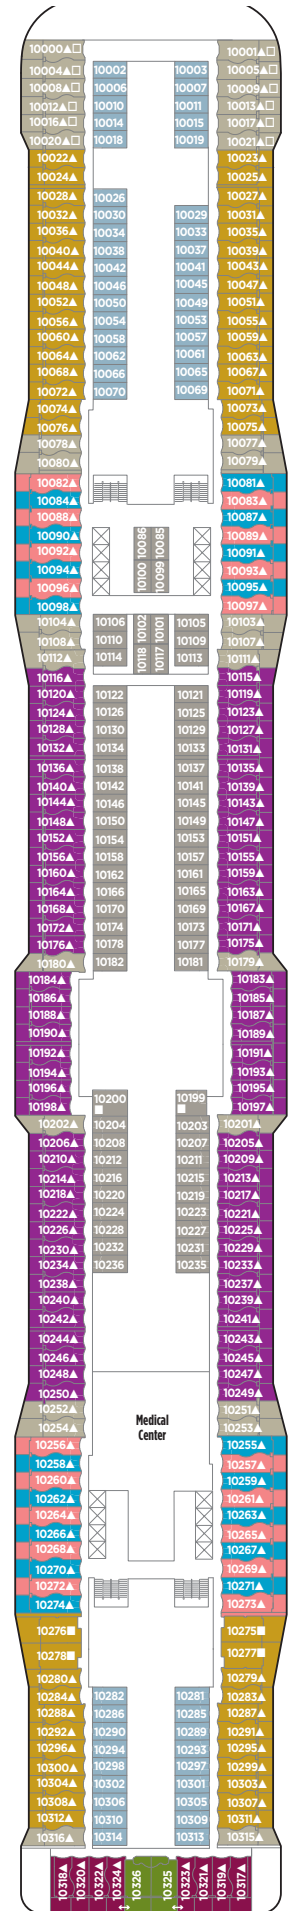

## FEATURES

- 24 Dining Options/ 20 Bars & Lounges
- Aqua Park/Main Pool®
- 3 Waterslides, including the Epic Plunge
- 1 Kids' Pool
- 6 Hot Tubs
- The Haven by Norwegian®
- Spa Suites & Spa Balcony Staterooms
- Studios & Studio Lounge
- Family Accommodations
- Two 3-Lane Bowling Alleys
- Climbing Walls & Rappelling Wall
- Casino
- Adult-Only Clubs
- Spa & Beauty Salon
- Fitness Center
- Youth Centers

H2 H4 H5

H2 H4 H5

DECK 19

DECK 18

DECK 17

DECK 16

DECK 15

H9 M9 M2 M3 MC B9 I1 IA  
B2 B3 B4

DECK 14

H6 M2 M3 MC B1 B2 B3 B4  
BD I1 IA

DECK 13

H6 M4 MA MB B1 B5 B6 BA  
BD IA IB ID T1

DECK 12

H6 MA MB B1 B5 B6 BA BD  
IB ID T1

DECK 11

H6 MC MD B1 B6 BB BE IB  
IE

DECK 10

DECK 9

DECK 8

DECK 7

DECK 6

DECK 5