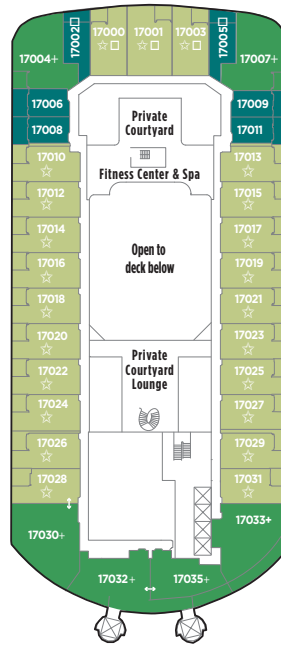

# NORWEGIAN EPIC DECK PLANS

## FEATURES

- 24 Dining Options/ 20 Bars & Lounges
- Aqua Park/Main Pool®
- 3 Waterslides, including the Epic Plunge
- 1 Kids' Pool
- 6 Hot Tubs
- The Haven by Norwegian®
- Spa Suites & Spa Balcony Staterooms
- Studios & Studio Lounge
- Family Accommodations
- Two 3-Lane Bowling Alleys
- Climbing Walls & Rappelling Wall
- Casino
- Adult-Only Clubs
- Spa & Beauty Salon
- Fitness Center
- Youth Centers

## SYMBOL LEGEND

- Stateroom with facilities for the disabled (For information, contact Reservations)
- PrivaSea partially enclosed balcony
- ↕ Connecting staterooms
- ▲ Third-person occupancy available
- + Third- and/or fourth-person occupancy available
- ★ Third-, fourth- and/or fifth-person occupancy available
- ☆ Up-to-sixth-person occupancy available
- ⊠ Elevator
- RR Restroom