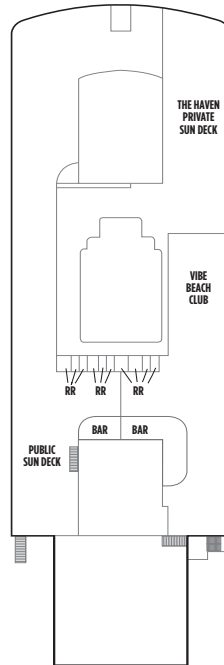

NORWEGIAN BREAKAWAY DECK PLANS

FEATURES

- 29 Dining Options/ 22 Bars & Lounges
- The Waterfront
- 678 Ocean Place
- Aqua Park/Main Pool[®]
- 5 Waterslides, including Free Fall
- Kids' Aqua Park
- 6 Hot Tubs
- The Haven by Norwegian
- Spa Suites & Spa Balcony Staterooms
- Studios & Studio Lounge
- Breakaway Casino
- Adult-Only Clubs
- Spa & Beauty Salon
- Fitness Center
- Youth Centers

◇ Heated pool available

SYMBOL LEGEND

- Stateroom with facilities for the disabled (For information, contact Reservations)
- PrivaSea partially enclosed balcony
- ↕ Connecting staterooms
- ▲ Third-person occupancy available
- + Third- and/or fourth-person occupancy available
- ★ Third-, fourth- and/or fifth-person occupancy available
- ☆ Up-to-sixth-person occupancy available
- Inside Stateroom door opens to center interior corridor and not towards Balcony Staterooms
- Solid Inside Stateroom wall
- ⊠ Elevator
- RR Restroom

DECK 18

DECK 17

DECK 16

DECK 15

H6 H7 MB B1 B6 BB BD OA
I1 I2 ID

DECK 9

M6 MX BB BD BX ID

DECK 8