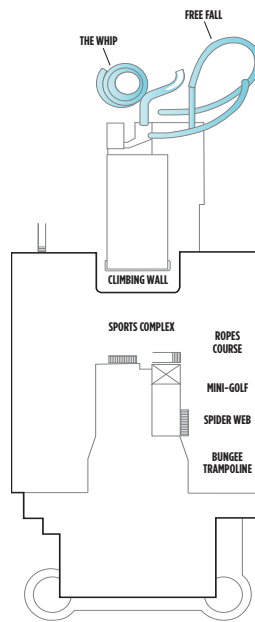

NORWEGIAN BREAKAWAY DECK PLANS

FEATURES

- 29 Dining Options/ 22 Bars & Lounges
- The Waterfront
- 678 Ocean Place
- Aqua Park/Main Pool[®]
- 5 Waterslides, including Free Fall
- Kids' Aqua Park
- 6 Hot Tubs
- The Haven by Norwegian
- Spa Suites & Spa Balcony Staterooms
- Studios & Studio Lounge
- Breakaway Casino
- Adult-Only Clubs
- Spa & Beauty Salon
- Fitness Center
- Youth Centers

◇ Heated pool available

SYMBOL LEGEND

- Stateroom with facilities for the disabled (For information, contact Reservations)
- PrivaSea partially enclosed balcony
- ↕ Connecting staterooms
- ▲ Third-person occupancy available
- + Third- and/or fourth-person occupancy available
- ★ Third-, fourth- and/or fifth-person occupancy available
- ☆ Up-to-sixth-person occupancy available
- Inside Stateroom door opens to center interior corridor and not towards Balcony Staterooms
- Solid Inside Stateroom wall
- ⊠ Elevator
- RR Restroom

DECK 18

DECK 17

DECK 16

DECK 15

H6 H7 MB B1 B6 BB BD OA
I1 I2 ID

DECK 9

M6 MX BB BD BX ID

DECK 8