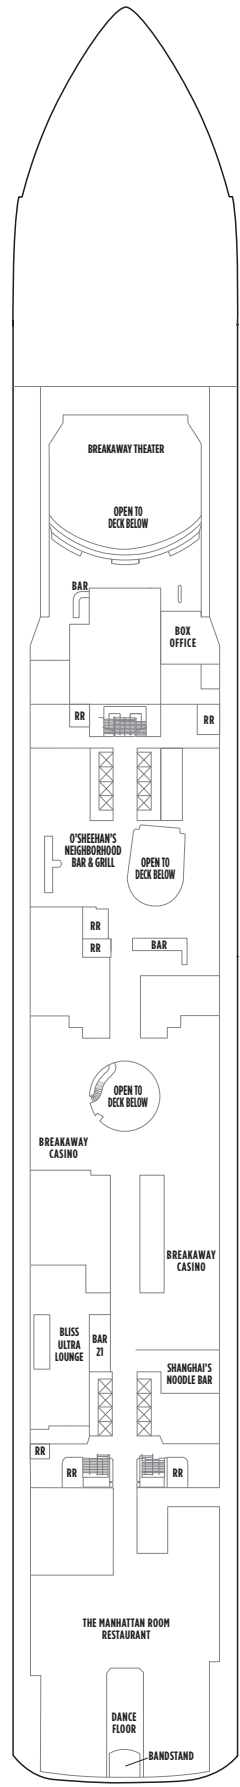

NORWEGIAN BREAKAWAY DECK PLANS

FEATURES

- 29 Dining Options/ 22 Bars & Lounges
- The Waterfront
- 678 Ocean Place
- Aqua Park/Main Pool[®]
- 5 Waterslides, including Free Fall
- Kids' Aqua Park
- 6 Hot Tubs
- The Haven by Norwegian
- Spa Suites & Spa Balcony Staterooms
- Studios & Studio Lounge
- Breakaway Casino
- Adult-Only Clubs
- Spa & Beauty Salon
- Fitness Center
- Youth Centers

◇ Heated pool available

SYMBOL LEGEND

- Stateroom with facilities for the disabled (For information, contact Reservations)
- PrivaSea partially enclosed balcony
- ↕ Connecting staterooms
- ▲ Third-person occupancy available
- + Third- and/or fourth-person occupancy available
- ★ Third-, fourth- and/or fifth-person occupancy available
- ☆ Up-to-sixth-person occupancy available
- Inside Stateroom door opens to center interior corridor and not towards Balcony Staterooms
- Solid Inside Stateroom wall
- ⊠ Elevator
- RR Restroom

DECK 18

DECK 17

DECK 16

DECK 15

H6 H7 MB B1 B6 BB BD OA
I1 I2 ID

DECK 9

M6 MX BB BD BX ID

DECK 8

DECK 7

DECK 6

O1 OC OX OB IB IE IF IX

DECK 5