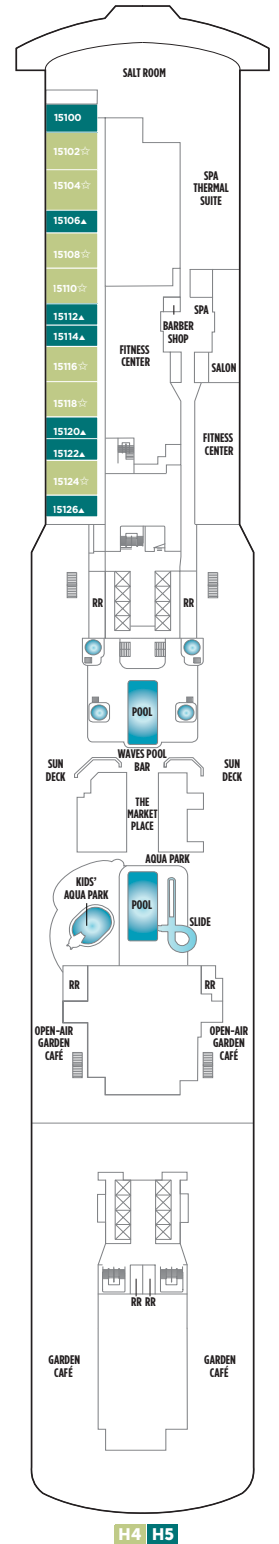

NORWEGIAN BREAKAWAY DECK PLANS

FEATURES

- 29 Dining Options/ 22 Bars & Lounges
- The Waterfront
- 678 Ocean Place
- Aqua Park/Main Pool[®]
- 5 Waterslides, including Free Fall
- Kids' Aqua Park
- 6 Hot Tubs
- The Haven by Norwegian
- Spa Suites & Spa Balcony Staterooms
- Studios & Studio Lounge
- Breakaway Casino
- Adult-Only Clubs
- Spa & Beauty Salon
- Fitness Center
- Youth Centers

◇ Heated pool available

SYMBOL LEGEND

- Stateroom with facilities for the disabled (For information, contact Reservations)
- PrivaSea partially enclosed balcony
- ↕ Connecting staterooms
- ▲ Third-person occupancy available
- + Third- and/or fourth-person occupancy available
- ★ Third-, fourth- and/or fifth-person occupancy available
- ☆ Up-to-sixth-person occupancy available
- Inside Stateroom door opens to center interior corridor and not towards Balcony Staterooms
- Solid Inside Stateroom wall
- ⊠ Elevator
- RR Restroom

DECK 18

DECK 17

DECK 16

DECK 15

H6 H7 MB B1 B6 BB BD OA
I1 I2 ID

DECK 9

M6 MX BB BD BX ID

DECK 8

DECK 7

DECK 6

O1 OC OX OB IB IE IF IX

DECK 5