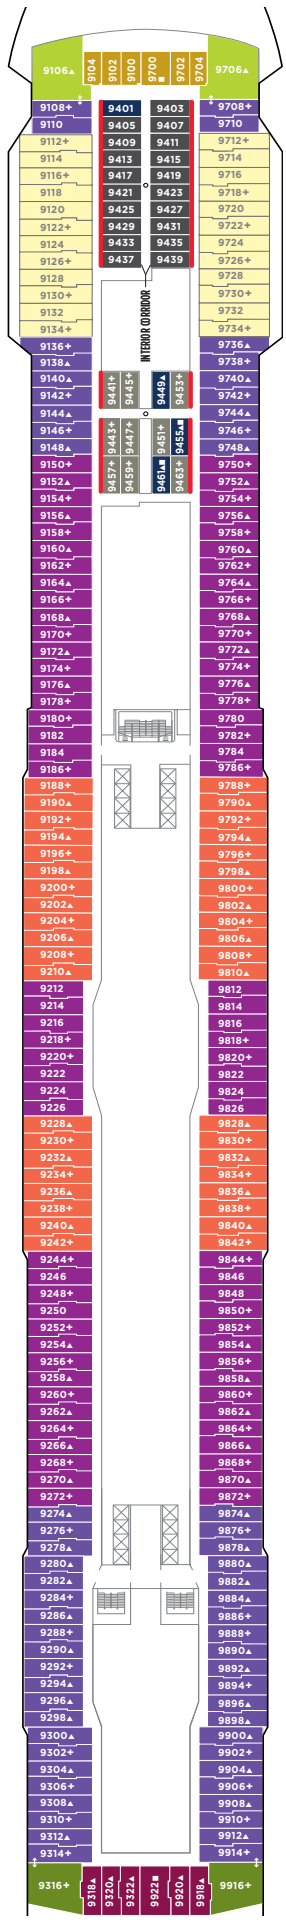

NORWEGIAN BREAKAWAY DECK PLANS

FEATURES

- 29 Dining Options/ 22 Bars & Lounges
- The Waterfront
- 678 Ocean Place
- Aqua Park/Main Pool[®]
- 5 Waterslides, including Free Fall
- Kids' Aqua Park
- 6 Hot Tubs
- The Haven by Norwegian
- Spa Suites & Spa Balcony Staterooms
- Studios & Studio Lounge
- Breakaway Casino
- Adult-Only Clubs
- Spa & Beauty Salon
- Fitness Center
- Youth Centers

◇ Heated pool available

SYMBOL LEGEND

- Stateroom with facilities for the disabled (For information, contact Reservations)
- PrivaSea partially enclosed balcony
- ↕ Connecting staterooms
- ▲ Third-person occupancy available
- + Third- and/or fourth-person occupancy available
- ★ Third-, fourth- and/or fifth-person occupancy available
- ☆ Up-to-sixth-person occupancy available
- Inside Stateroom door opens to center interior corridor and not towards Balcony Staterooms
- Solid Inside Stateroom wall
- ⊠ Elevator
- RR Restroom

DECK 18

DECK 17

DECK 16

DECK 15

H6 H7 MB B1 B6 BB BD OA
I1 I2 ID

DECK 9

M6 MX BB BD BX ID

DECK 8

DECK 7

DECK 6

O1 OC OX OB IB IE IF IX

DECK 5