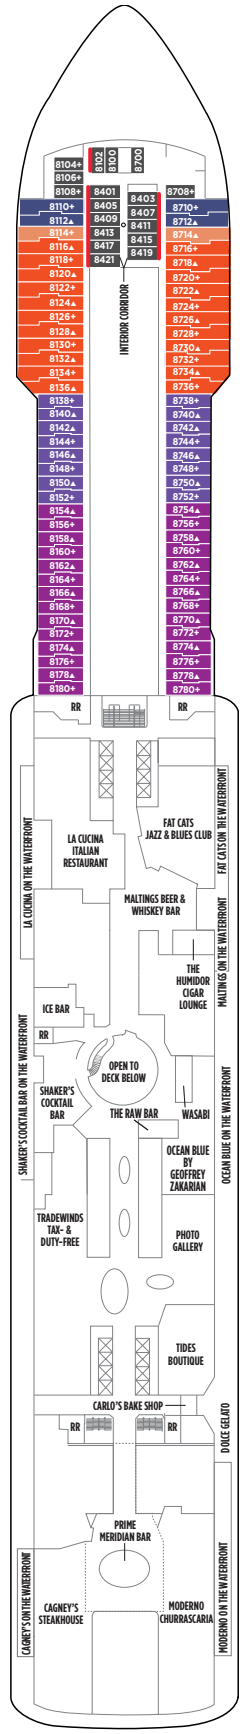

NORWEGIAN BREAKAWAY DECK PLANS

FEATURES

- 29 Dining Options/ 22 Bars & Lounges
- The Waterfront
- 678 Ocean Place
- Aqua Park/Main Pool[®]
- 5 Waterslides, including Free Fall
- Kids' Aqua Park
- 6 Hot Tubs
- The Haven by Norwegian
- Spa Suites & Spa Balcony Staterooms
- Studios & Studio Lounge
- Breakaway Casino
- Adult-Only Clubs
- Spa & Beauty Salon
- Fitness Center
- Youth Centers

◇ Heated pool available

SYMBOL LEGEND

- Stateroom with facilities for the disabled (For information, contact Reservations)
- PrivaSea partially enclosed balcony
- ↕ Connecting staterooms
- ▲ Third-person occupancy available
- + Third- and/or fourth-person occupancy available
- ★ Third-, fourth- and/or fifth-person occupancy available
- ☆ Up-to-sixth-person occupancy available
- Inside Stateroom door opens to center interior corridor and not towards Balcony Staterooms
- Solid Inside Stateroom wall
- ⊠ Elevator
- RR Restroom

DECK 18

DECK 17

DECK 16

DECK 15

H6 H7 MB B1 B6 BB BD OA
I1 I2 ID

DECK 9

M6 MX BB BD BX ID

DECK 8

DECK 7

DECK 6

O1 OC OX OB IB IE IF IX

DECK 5