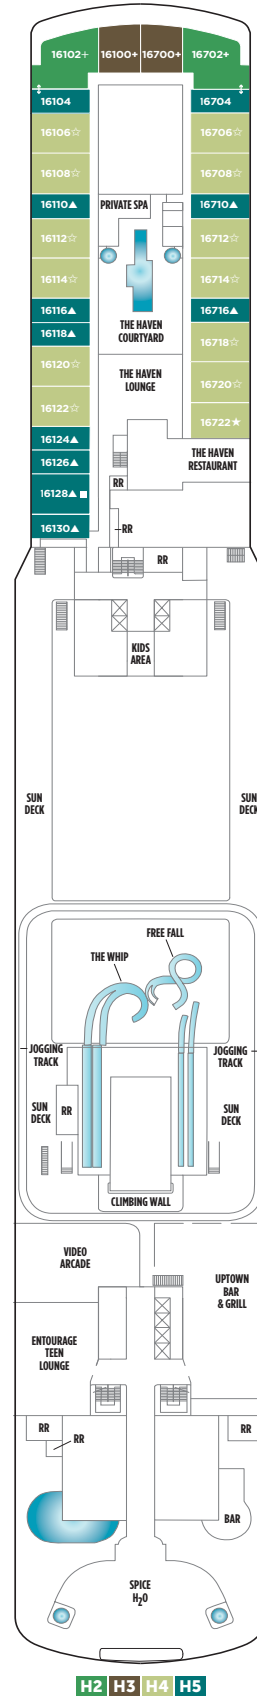

NORWEGIAN BREAKAWAY DECK PLANS

FEATURES

- 29 Dining Options/ 22 Bars & Lounges
- The Waterfront
- 678 Ocean Place
- Aqua Park/Main Pool[®]
- 5 Waterslides, including Free Fall
- Kids' Aqua Park
- 6 Hot Tubs
- The Haven by Norwegian
- Spa Suites & Spa Balcony Staterooms
- Studios & Studio Lounge
- Breakaway Casino
- Adult-Only Clubs
- Spa & Beauty Salon
- Fitness Center
- Youth Centers

◇ Heated pool available

SYMBOL LEGEND

- Stateroom with facilities for the disabled (For information, contact Reservations)
- PrivaSea partially enclosed balcony
- ↕ Connecting staterooms
- ▲ Third-person occupancy available
- + Third- and/or fourth-person occupancy available
- ★ Third-, fourth- and/or fifth-person occupancy available
- ☆ Up-to-sixth-person occupancy available
- Inside Stateroom door opens to center interior corridor and not towards Balcony Staterooms
- Solid Inside Stateroom wall
- ⊠ Elevator
- RR Restroom

DECK 18

DECK 17

DECK 16

DECK 15

H6 H7 MB B1 B6 BB BD OA
I1 I2 ID

DECK 9

M6 MX BB BD BX ID

DECK 8

DECK 7

DECK 6

O1 OC OX OB IB IE IF IX

DECK 5