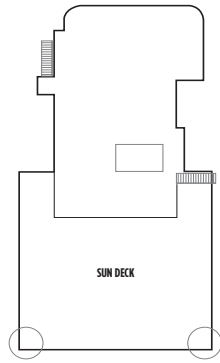

NORWEGIAN BREAKAWAY DECK PLANS

FEATURES

- 29 Dining Options/ 22 Bars & Lounges
- The Waterfront
- 678 Ocean Place
- Aqua Park/Main Pool[®]
- 5 Waterslides, including Free Fall
- Kids' Aqua Park
- 6 Hot Tubs
- The Haven by Norwegian
- Spa Suites & Spa Balcony Staterooms
- Studios & Studio Lounge
- Breakaway Casino
- Adult-Only Clubs
- Spa & Beauty Salon
- Fitness Center
- Youth Centers

◇ Heated pool available

SYMBOL LEGEND

- Stateroom with facilities for the disabled (For information, contact Reservations)
- PrivaSea partially enclosed balcony
- ↕ Connecting staterooms
- ▲ Third-person occupancy available
- + Third- and/or fourth-person occupancy available
- ★ Third-, fourth- and/or fifth-person occupancy available
- ☆ Up-to-sixth-person occupancy available
- Inside Stateroom door opens to center interior corridor and not towards Balcony Staterooms
- Solid Inside Stateroom wall
- ⊠ Elevator
- RR Restroom

DECK 18

DECK 17

DECK 16

DECK 15

H6 H7 MB B1 B6 BB BD OA
I1 I2 ID

DECK 9

M6 MX BB BD BX ID

DECK 8