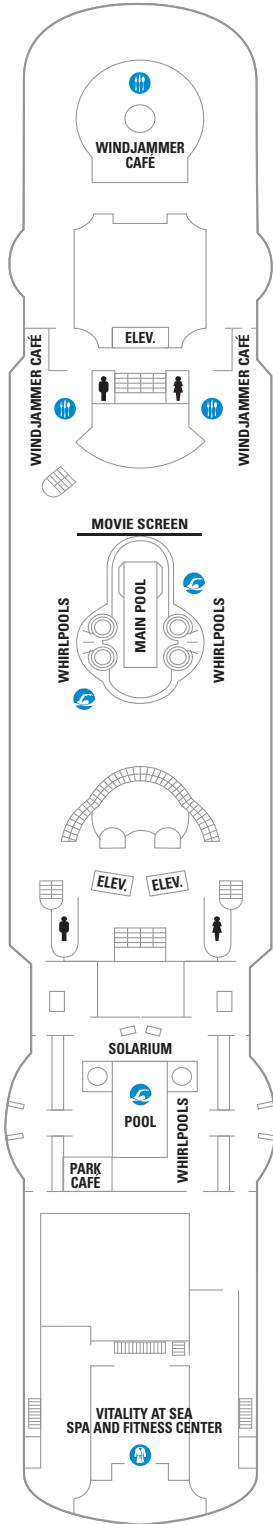

DECK 12

DECK 11

DECK 10

LEGENDS

- △ Stateroom with sofa bed
- * Stateroom has third Pullman bed available
- + Stateroom has third and fourth Pullman beds available
- ◆ Stateroom with sofa bed and third Pullman bed available
- ‡ Stateroom has four additional Pullman beds available
- ↓ Connecting staterooms
- ♿ Indicates accessible staterooms
- ▣ Stateroom has an obstructed view

- | | |
|----------------------|---------------------|
| 🍷 Dining Venue | 🏃 Running Track |
| 🎮 Entertainment Area | 🧗 Rock climbing |
| 🍸 Bars & Lounges | 🌊 FlowRider® |
| 👶 Kids & Teens Area | ℹ Information |
| 🏊 Pool | 🏢 Conference Center |
| ♨ Spa | 🛍 Shopping |
| 🏋 Fitness | 🎰 Casino |

DECK 9

DECK 8

- SUITES: RS OS GT GS J3 J4 VO
- BALCONY: 1B
- OCEAN VIEW: 1M
- INTERIOR: 1V 2V 3V 4V

DECK 7

- SUITES: GT
- BALCONY: 1B 2B 3B 4B
- OCEAN VIEW: 1M
- INTERIOR: 1V 2V 3V 4V

DECK 3
 OCEAN VIEW 1K 1N 2N 3N 6N
 INTERIOR 1V 2V 3V 6V