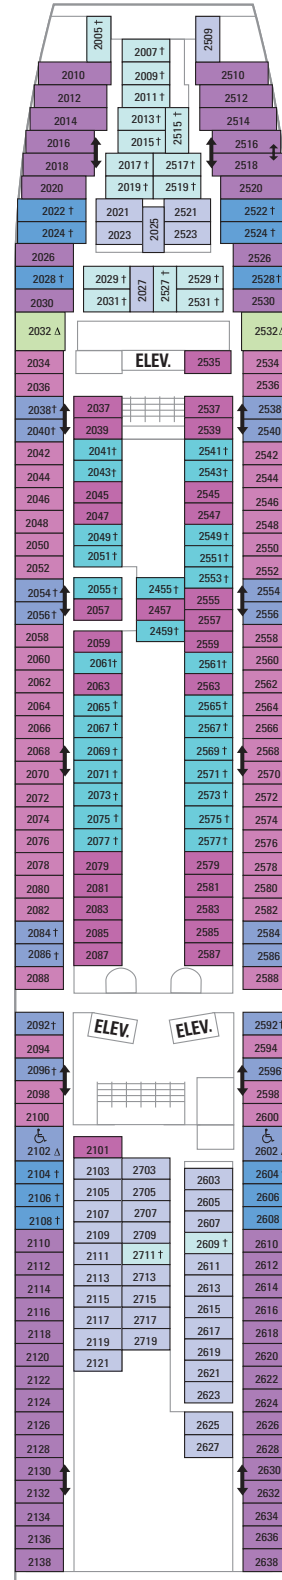

DECK 2
OCEAN VIEW 1K 1N 2N 3N 6N
INTERIOR 1V 2V 3V 6V