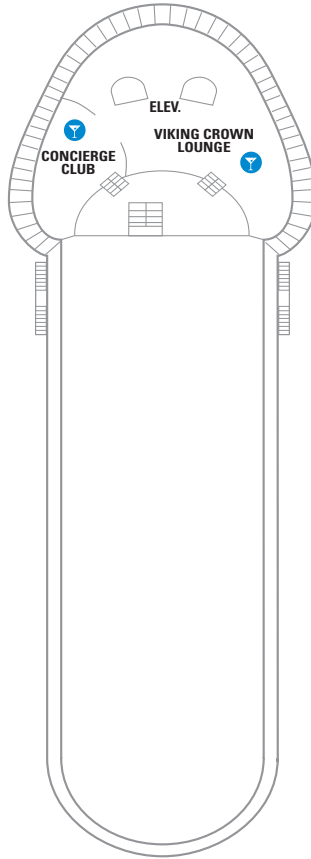

DECK 12

DECK 11

DECK 10

LEGENDS

- △ Stateroom with sofa bed
- * Stateroom has third Pullman bed available
- + Stateroom has third and fourth Pullman beds available
- ◆ Stateroom with sofa bed and third Pullman bed available
- ‡ Stateroom has four additional Pullman beds available
- ↓ Connecting staterooms
- ♿ Indicates accessible staterooms
- ▣ Stateroom has an obstructed view

- | | |
|----------------------|---------------------|
| 🍷 Dining Venue | 🏃 Running Track |
| 🎮 Entertainment Area | 🧗 Rock climbing |
| 🍸 Bars & Lounges | 🌊 FlowRider® |
| 👶 Kids & Teens Area | ℹ Information |
| 🏊 Pool | 🏢 Conference Center |
| ♨ Spa | 🛍 Shopping |
| 🏋 Fitness | 🎰 Casino |

DECK 9

DECK 8

- SUITES: RS OS GT GS J3 J4 VO
- BALCONY: 1B
- OCEAN VIEW: 1M
- INTERIOR: 1V 2V 3V 4V

DECK 7

- SUITES: GT
- BALCONY: 1B 2B 3B 4B
- OCEAN VIEW: 1M
- INTERIOR: 1V 2V 3V 4V

DECK 3
 OCEAN VIEW 1K 1N 2N 3N 6N
 INTERIOR 1V 2V 3V 6V