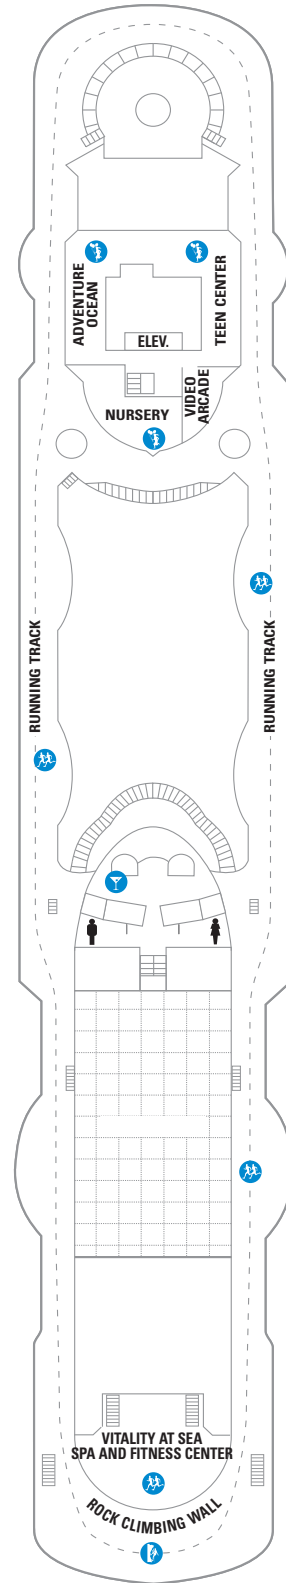

DECK 12

DECK 11

DECK 10

LEGENDS

- △ Stateroom with sofa bed
- * Stateroom has third Pullman bed available
- + Stateroom has third and fourth Pullman beds available
- ◆ Stateroom with sofa bed and third Pullman bed available
- ‡ Stateroom has four additional Pullman beds available
- ↓ Connecting staterooms
- ♿ Indicates accessible staterooms
- ▣ Stateroom has an obstructed view

- | | |
|----------------------|---------------------|
| 🍷 Dining Venue | 🏃 Running Track |
| 🎮 Entertainment Area | 🧗 Rock climbing |
| 🍸 Bars & Lounges | 🌊 FlowRider® |
| 👶 Kids & Teens Area | ℹ Information |
| 🏊 Pool | 🏢 Conference Center |
| ♨ Spa | 🛍 Shopping |
| 🏋 Fitness | 🎰 Casino |

DECK 9

DECK 8

- SUITES: RS OS GT GS J3 J4 VO
- BALCONY: 1B
- OCEAN VIEW: 1M
- INTERIOR: 1V 2V 3V 4V

DECK 7

- SUITES: GT
- BALCONY: 1B 2B 3B 4B
- OCEAN VIEW: 1M
- INTERIOR: 1V 2V 3V 4V

DECK 3
 OCEAN VIEW 1K 1N 2N 3N 6N
 INTERIOR 1V 2V 3V 6V