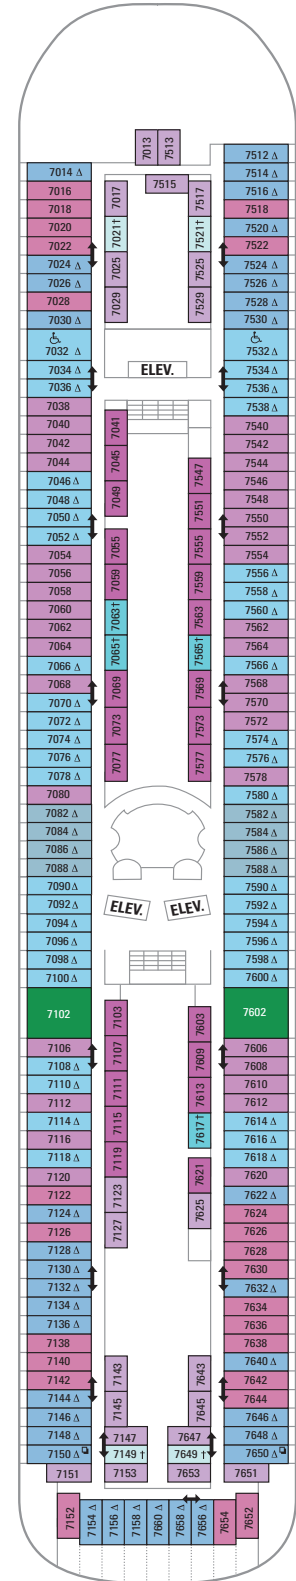

DECK 12

DECK 11

DECK 10

LEGENDS

- △ Stateroom with sofa bed
- * Stateroom has third Pullman bed available
- + Stateroom has third and fourth Pullman beds available
- ◆ Stateroom with sofa bed and third Pullman bed available
- ‡ Stateroom has four additional Pullman beds available
- ↓ Connecting staterooms
- ♿ Indicates accessible staterooms
- ▣ Stateroom has an obstructed view

DECK 9

DECK 8

- SUITES: RS OS GT GS J3 J4 VO
- BALCONY: 1B
- OCEAN VIEW: 1M
- INTERIOR: 1V 2V 3V 4V

DECK 7

- SUITES: GT
- BALCONY: 1B 2B 3B 4B
- OCEAN VIEW: 1M
- INTERIOR: 1V 2V 3V 4V

DECK 3
 OCEAN VIEW 1K 1N 2N 3N 6N
 INTERIOR 1V 2V 3V 6V