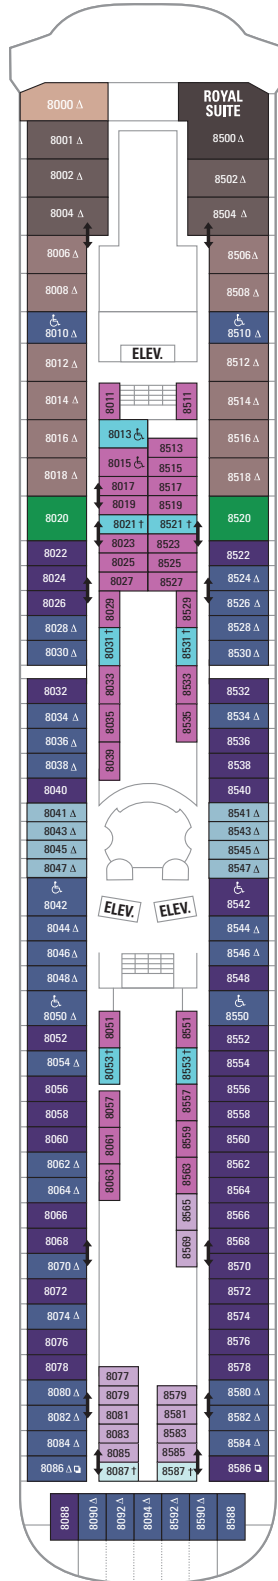

DECK 12

DECK 11

DECK 10

LEGENDS

- △ Stateroom with sofa bed
- * Stateroom has third Pullman bed available
- + Stateroom has third and fourth Pullman beds available
- ◆ Stateroom with sofa bed and third Pullman bed available
- ‡ Stateroom has four additional Pullman beds available
- ↓ Connecting staterooms
- ♿ Indicates accessible staterooms
- ▣ Stateroom has an obstructed view

- | | |
|----------------------|---------------------|
| 🍷 Dining Venue | 🏃 Running Track |
| 🎮 Entertainment Area | 🧗 Rock climbing |
| 🍸 Bars & Lounges | 🌊 FlowRider® |
| 👶 Kids & Teens Area | ℹ Information |
| 🏊 Pool | 🏢 Conference Center |
| ♨ Spa | 🛍 Shopping |
| 🏋 Fitness | 🎰 Casino |

DECK 9

DECK 8

- SUITES: RS OS GT GS J3 J4 VO
- BALCONY: 1B
- OCEAN VIEW: 1M
- INTERIOR: 1V 2V 3V 4V

DECK 7

- SUITES: GT
- BALCONY: 1B 2B 3B 4B
- OCEAN VIEW: 1M
- INTERIOR: 1V 2V 3V 4V

DECK 3
 OCEAN VIEW 1K 1N 2N 3N 6N
 INTERIOR 1V 2V 3V 6V