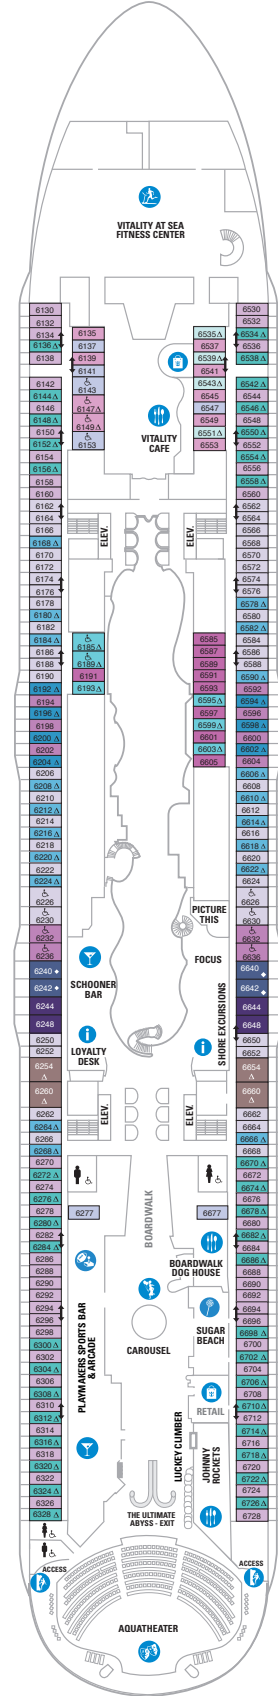

DECK 18

SUITES REFLECTING SECOND STORY OF LOFTS ON DECK 17

DECK 17

SUITES RL TL L1 L2

DECK 16

LEGENDS

- △ Stateroom with sofa bed
 - * Stateroom has third Pullman bed available
 - + Stateroom has third and fourth Pullman beds available
 - ◆ Stateroom with sofa bed and third Pullman bed available
 - ‡ Stateroom has four additional Pullman beds available
 - ↑ Connecting staterooms
 - ♿ Indicates accessible staterooms
 - ⊠ Stateroom has an obstructed view
-
- 🍷 Dining Venue
 - 🎮 Entertainment Area
 - 🍹 Bars & Lounges
 - 👶 Kids & Teens Area
 - 🏊 Pool
 - ♨ Spa
 - 🏋 Fitness
 - 🏃 Running Track
 - 🧗 Rock climbing
 - 🌊 FlowRider®
 - ℹ Information
 - 🏢 Conference Center
 - 🛍 Shopping
 - 🎰 Casino

BALCONY **1C 2C 1D 4D 7D 8D**

BOARDWALK VIEW BALCON **1I 2I 4I**

OCEAN VIEW **6N**

INTERIOR **1S 4U 1V 3V 6V**

DECK 8

SUITES **A1 GS J3 J4**

BALCONY **1C 2C 1D 4D 7D 8D**

BOARDWALK VIEW BALCONY **1I 2I 4I**

OCEAN VIEW **6N**

INTERIOR **4U 3V 6V**

DECK 7

SUITES **GS J3 J4**

BALCONY **2C 1D 4D 7D 8D**

OCEAN VIEW **6N**

INTERIOR **1T 4U 1V 2V 3V 6V**

DECK 6

SUITES **GS J3 J4**

BALCONY **1C 2C 1D 4D 7D 8D**

INTERIOR **4U 1V 2V 3V 6V**

DECK 5

DECK 4

DECK 3

OCEAN VIEW 1N 2N
INTERIOR 1V 2V

SUITES