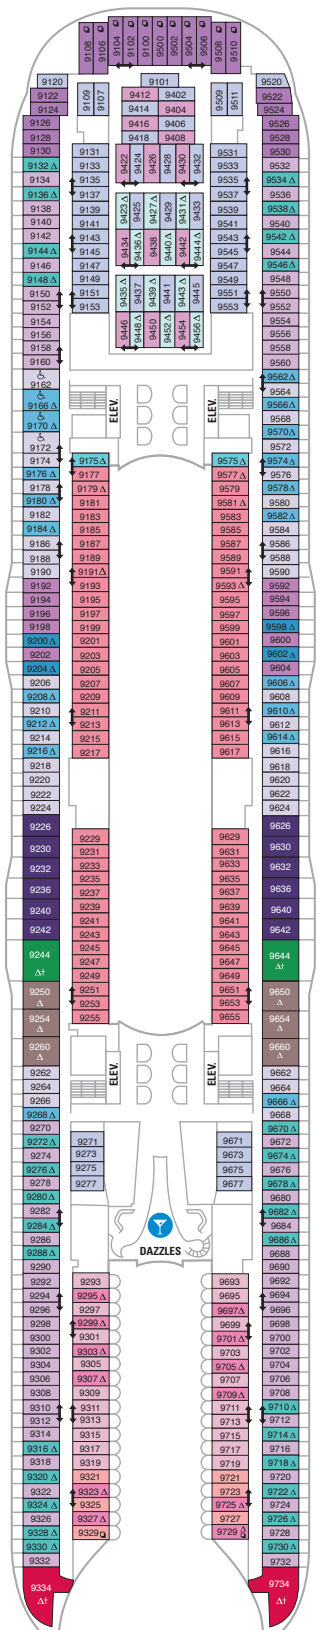

DECK 18

SUITES REFLECTING SECOND STORY OF LOFTS ON DECK 17

DECK 17

SUITES RL TL L1 L2

DECK 16

LEGENDS

- △ Stateroom with sofa bed
 - * Stateroom has third Pullman bed available
 - + Stateroom has third and fourth Pullman beds available
 - ◆ Stateroom with sofa bed and third Pullman bed available
 - ‡ Stateroom has four additional Pullman beds available
 - ↑ Connecting staterooms
 - ♿ Indicates accessible staterooms
 - ⊠ Stateroom has an obstructed view
-
- 🍷 Dining Venue
 - 🎮 Entertainment Area
 - 🍹 Bars & Lounges
 - 👶 Kids & Teens Area
 - 🏊 Pool
 - ♨ Spa
 - 🏋 Fitness
 - 🏃 Running Track
 - 🧗 Rock climbing
 - 🌊 FlowRider®
 - ℹ Information
 - 🏢 Conference Center
 - 🛍 Shopping
 - 🎰 Casino

DECK 11

SUITES **A3 OS GS J4**

BALCONY **1A 1C 2C 1D 2D SD 6D**

BOARDWALK VIEW BALCON **1I 2I 4I**

CENTRAL PARK VIEW BALCONY **1J 2J**

OCEAN VIEW **1K 6N**

INTERIOR **1R 4U 1V 3V 4V**

DECK 10

SUITES **A2 OS GT GS J4**

BALCONY **1C 2C 1D 2D SD 6D**

BOARDWALK VIEW BALCON **1I 2I 4I**

CENTRAL PARK VIEW BALCONY **1J 2J**

OCEAN VIEW **6N**

INTERIOR **4U 1V 3V 4V**

DECK 9

SUITES **A2 GT GS J4**

BALCONY **1C 2C 1D 4D 7D 8D**

BOARDWALK VIEW BALCON **1I 2I 4I**

OCEAN VIEW **6N**

INTERIOR **1S 4U 1V 3V 6V**

DECK 8

SUITES **A1 GS J3 J4**

BALCONY **1C 2C 1D 4D 7D 8D**

BOARDWALK VIEW BALCONY **1I 2I 4I**