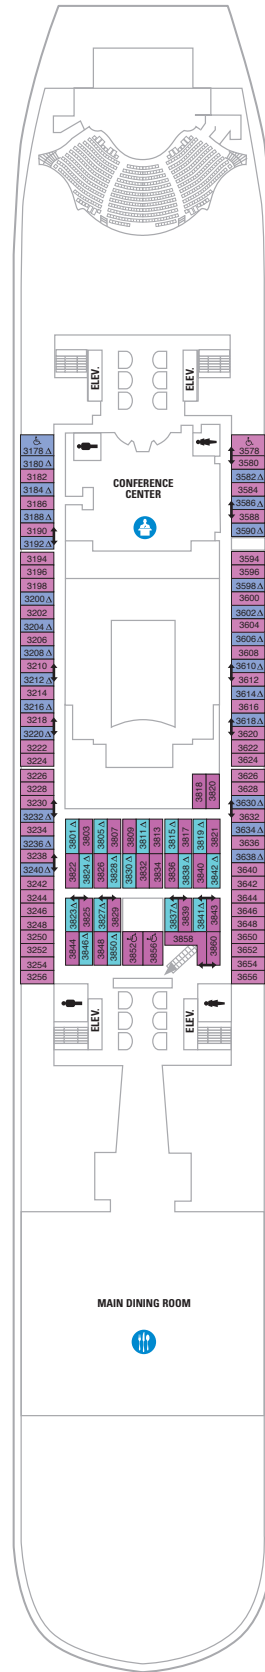

DECK 18

SUITES REFLECTING SECOND STORY OF LOFTS ON DECK 17

DECK 17

SUITES RL TL L1 L2

DECK 16

LEGENDS

- △ Stateroom with sofa bed
 - * Stateroom has third Pullman bed available
 - + Stateroom has third and fourth Pullman beds available
 - ◆ Stateroom with sofa bed and third Pullman bed available
 - ‡ Stateroom has four additional Pullman beds available
 - ↑ Connecting staterooms
 - ♿ Indicates accessible staterooms
 - ⊠ Stateroom has an obstructed view
-
- 🍷 Dining Venue
 - 🎮 Entertainment Area
 - 🍹 Bars & Lounges
 - 👶 Kids & Teens Area
 - 🏊 Pool
 - ♨ Spa
 - 🏋 Fitness
 - 🏃 Running Track
 - 🧗 Rock climbing
 - 🌊 FlowRider®
 - ℹ Information
 - 🏢 Conference Center
 - 🛍 Shopping
 - 🎰 Casino

DECK 11

SUITES **A3 OS GS J4**

BALCONY **1A 1C 2C 1D 2D SD 6D**

BOARDWALK VIEW BALCON **1I 2I 4I**

CENTRAL PARK VIEW BALCONY **1J 2J**

OCEAN VIEW **1K 6N**

INTERIOR **1R 4U 1V 3V 4V**

DECK 10

BALCONY **1C 2C 1D 4D 7D 8D**

BOARDWALK VIEW BALCON **1I 2I 4I**

OCEAN VIEW **6N**

INTERIOR **1S 4U 1V 3V 6V**

DECK 8

SUITES **A1 GS J3 J4**

BALCONY **1C 2C 1D 4D 7D 8D**

BOARDWALK VIEW BALCONY **1I 2I 4I**

SUITES **GS J3 J4**

BALCONY **1C 2C 1D 4D 7D 8D**

INTERIOR **4U 1V 2V 3V 6V**

DECK 5

DECK 4

DECK 3

OCEAN VIEW 1N 2N
INTERIOR 1V 2V

SUITES