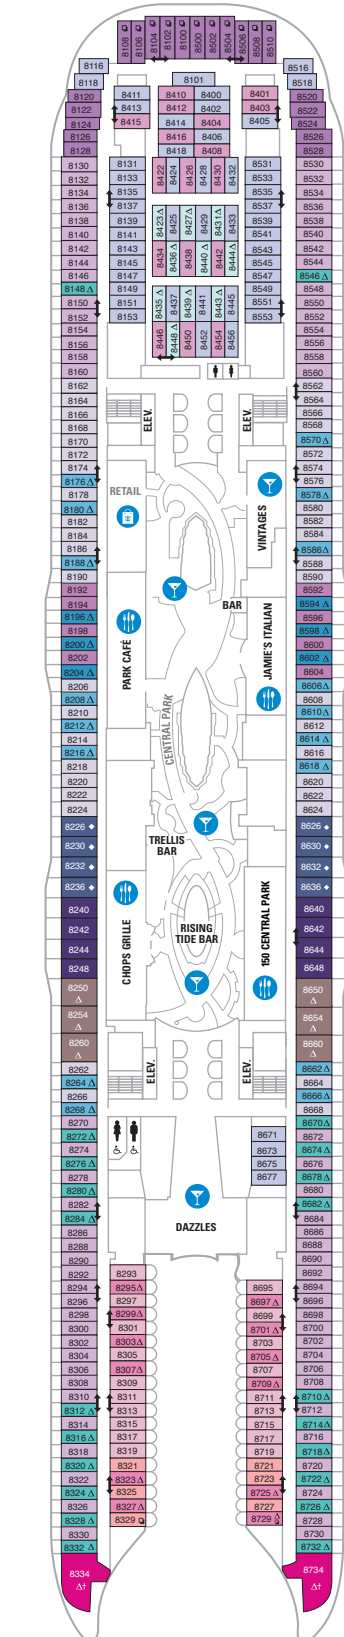

DECK 8

SUITES **A1 GS J3 J4**

BALCONY **1C 2C 1D 4D 7D 8D**

BOARDWALK VIEW BALCONY **1I 2I 4I**

OCEAN VIEW **6N**

INTERIOR **4U 3V 6V**