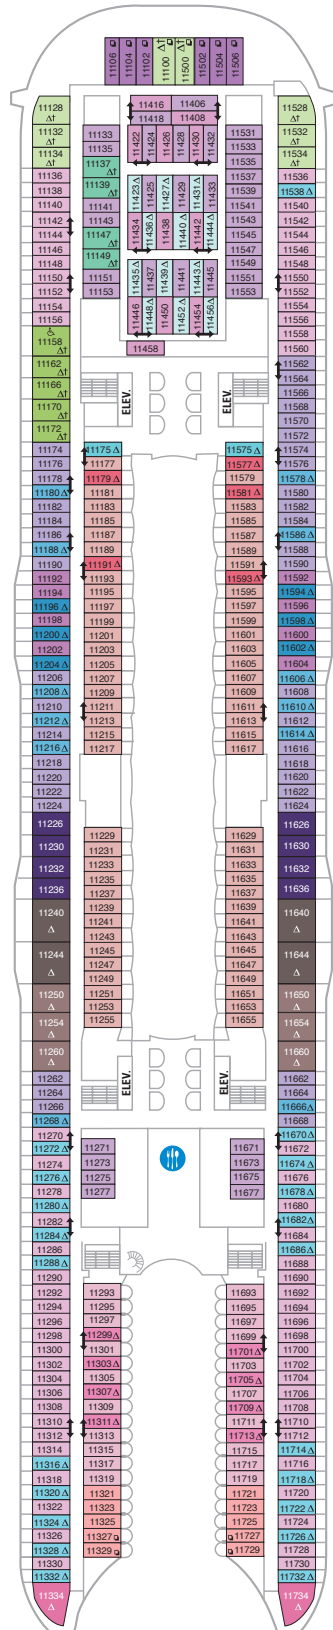

DECK 18

SUITES REFLECTING SECOND STORY OF LOFTS ON DECK 17

DECK 17

SUITES RL TL L1 L2

DECK 16

LEGENDS

- △ Stateroom with sofa bed
 - * Stateroom has third Pullman bed available
 - + Stateroom has third and fourth Pullman beds available
 - ◆ Stateroom with sofa bed and third Pullman bed available
 - ‡ Stateroom has four additional Pullman beds available
 - ↑ Connecting staterooms
 - ♿ Indicates accessible staterooms
 - ⊠ Stateroom has an obstructed view
-
- 🍷 Dining Venue
 - 🎮 Entertainment Area
 - 🍹 Bars & Lounges
 - 👶 Kids & Teens Area
 - 🏊 Pool
 - ♨ Spa
 - 🏋 Fitness
 - 🏃 Running Track
 - 🧗 Rock climbing
 - 🌊 FlowRider®
 - ℹ Information
 - 🏢 Conference Center
 - 🛍 Shopping
 - 🎰 Casino

DECK 11

SUITES **A3 OS GS J4**

BALCONY **1A 1C 2C 1D 2D SD 6D**

BOARDWALK VIEW BALCON **1I 2I 4I**

CENTRAL PARK VIEW BALCONY **1J 2J**

OCEAN VIEW **1K 6N**

INTERIOR **1R 4U 1V 3V 4V**

DECK 10

SUITES **A2 OS GT GS J4**

BALCONY **1C 2C 1D 2D SD 6D**

BOARDWALK VIEW BALCON **1I 2I 4I**

CENTRAL PARK VIEW BALCONY **1J 2J**

OCEAN VIEW **6N**

INTERIOR **4U 1V 3V 4V**

DECK 9

SUITES **A2 GT GS J4**

BALCONY **1C 2C 1D 4D 7D 8D**

BOARDWALK VIEW BALCON **1I 2I 4I**

OCEAN VIEW **6N**

INTERIOR **1S 4U 1V 3V 6V**

DECK 8

SUITES **A1 GS J3 J4**

BALCONY **1C 2C 1D 4D 7D 8D**

BOARDWALK VIEW BALCONY **1I 2I 4I**