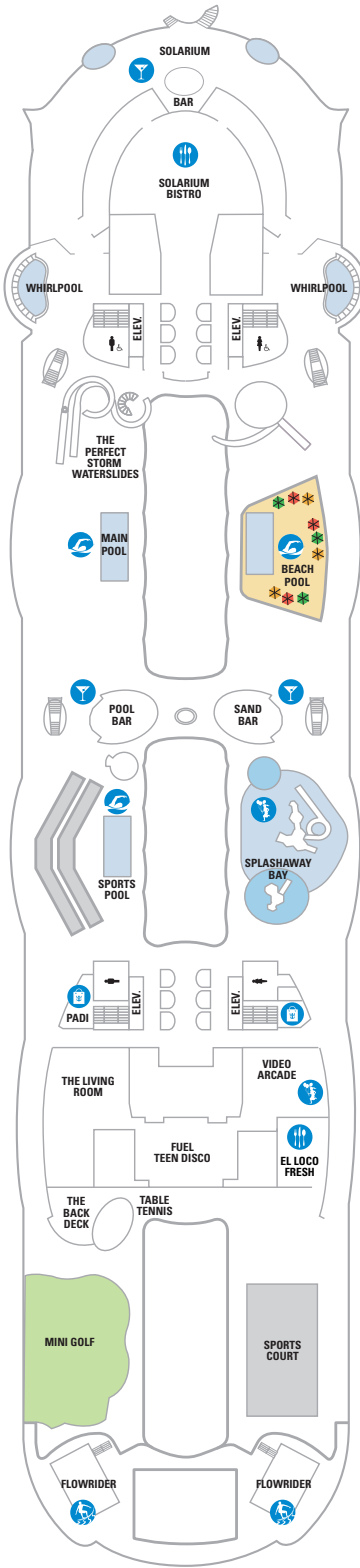

DECK 18

SUITES REFLECTING SECOND STORY OF LOFTS ON DECK 17

DECK 17

SUITES RL TL L1 L2

DECK 16

LEGENDS

- △ Stateroom with sofa bed
 - * Stateroom has third Pullman bed available
 - + Stateroom has third and fourth Pullman beds available
 - ◆ Stateroom with sofa bed and third Pullman bed available
 - ‡ Stateroom has four additional Pullman beds available
 - ↑ Connecting staterooms
 - ♿ Indicates accessible staterooms
 - ⊠ Stateroom has an obstructed view
-
- 🍷 Dining Venue
 - 🎮 Entertainment Area
 - 🍹 Bars & Lounges
 - 👶 Kids & Teens Area
 - 🏊 Pool
 - ♨ Spa
 - 🏋 Fitness
 - 🏃 Running Track
 - 🧗 Rock climbing
 - 🌊 FlowRider®
 - ℹ Information
 - 🏢 Conference Center
 - 🛍 Shopping
 - 🎰 Casino

DECK 15

DECK 14

SUITES	VS	OS	GS	J3	J4	
BALCONY	1C	2C	1D	2D	5D	6D
BOARDWALK VIEW BALCONY	1I	2I	4I			
CENTRAL PARK VIEW BALCONY	1J	2J				
INTERIOR	1V	2V	4V			

DECK 12

SUITES	VS	A3	OS	GS	J4	
BALCONY	1C	2C	1D	2D	5D	6D
BOARDWALK VIEW BALCONY	1I	2I	4I			
CENTRAL PARK VIEW BALCONY	1J	2J				
INTERIOR	1V	2V	4V			

DECK 11

SUITES **A3 OS GS J4**

BALCONY **1A 1C 2C 1D 2D SD 6D**

BOARDWALK VIEW BALCON **1I 2I 4I**

CENTRAL PARK VIEW BALCONY **1J 2J**

OCEAN VIEW **1K 6N**

INTERIOR **1R 4U 1V 3V 4V**

DECK 10