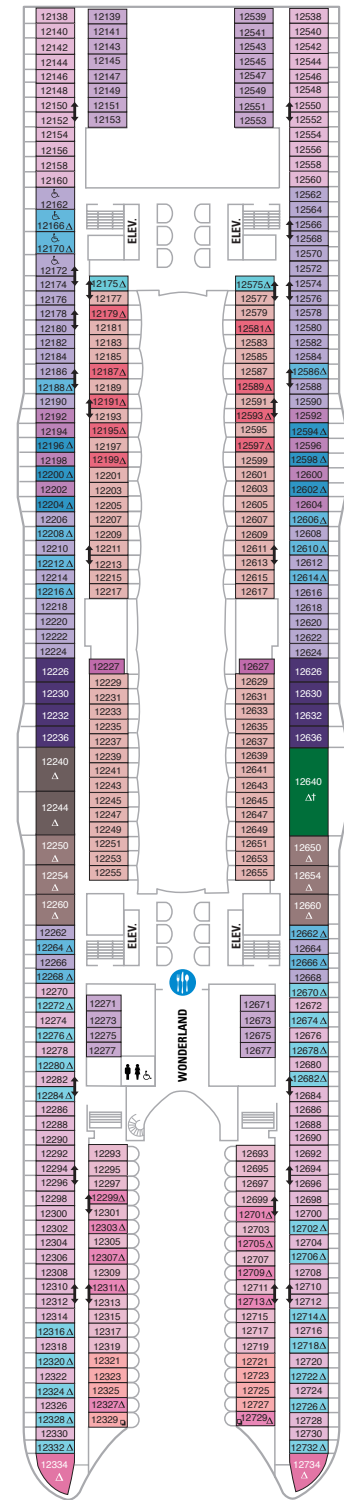

DECK 18

SUITES REFLECTING SECOND STORY OF LOFTS ON DECK 17

DECK 17

SUITES RL TL L1 L2

DECK 16

LEGENDS

- △ Stateroom with sofa bed
 - * Stateroom has third Pullman bed available
 - + Stateroom has third and fourth Pullman beds available
 - ◆ Stateroom with sofa bed and third Pullman bed available
 - ‡ Stateroom has four additional Pullman beds available
 - ↑ Connecting staterooms
 - ♿ Indicates accessible staterooms
 - ⊠ Stateroom has an obstructed view
-
- 🍷 Dining Venue
 - 🎮 Entertainment Area
 - 🍹 Bars & Lounges
 - 👶 Kids & Teens Area
 - 🏊 Pool
 - ♨ Spa
 - 🏋 Fitness
 - 🏃 Running Track
 - 🧗 Rock climbing
 - 🌊 FlowRider®
 - ℹ Information
 - 🏢 Conference Center
 - 🛍 Shopping
 - 🎰 Casino

DECK 15

DECK 14

SUITES	VS	OS	GS	J3	J4	
BALCONY	1C	2C	1D	2D	5D	6D
BOARDWALK VIEW BALCONY	1I	2I	4I			
CENTRAL PARK VIEW BALCONY	1J	2J				
INTERIOR	1V	2V	4V			

DECK 12

SUITES	VS	A3	OS	GS	J4	
BALCONY	1C	2C	1D	2D	5D	6D
BOARDWALK VIEW BALCONY	1I	2I	4I			
CENTRAL PARK VIEW BALCONY	1J	2J				
INTERIOR	1V	2V	4V			

DECK 11

SUITES **A3 OS GS J4**

BALCONY **1A 1C 2C 1D 2D SD 6D**

BOARDWALK VIEW BALCON **1I 2I 4I**

CENTRAL PARK VIEW BALCONY **1J 2J**

OCEAN VIEW **1K 6N**

INTERIOR **1R 4U 1V 3V 4V**

DECK 10

SUITES **A2 OS GT GS J4**

BALCONY **1C 2C 1D 2D SD 6D**

BOARDWALK VIEW BALCON **1I 2I 4I**

CENTRAL PARK VIEW BALCONY **1J 2J**

OCEAN VIEW **6N**

INTERIOR **4U 1V 3V 4V**

DECK 9

SUITES **A2 GT GS J4**