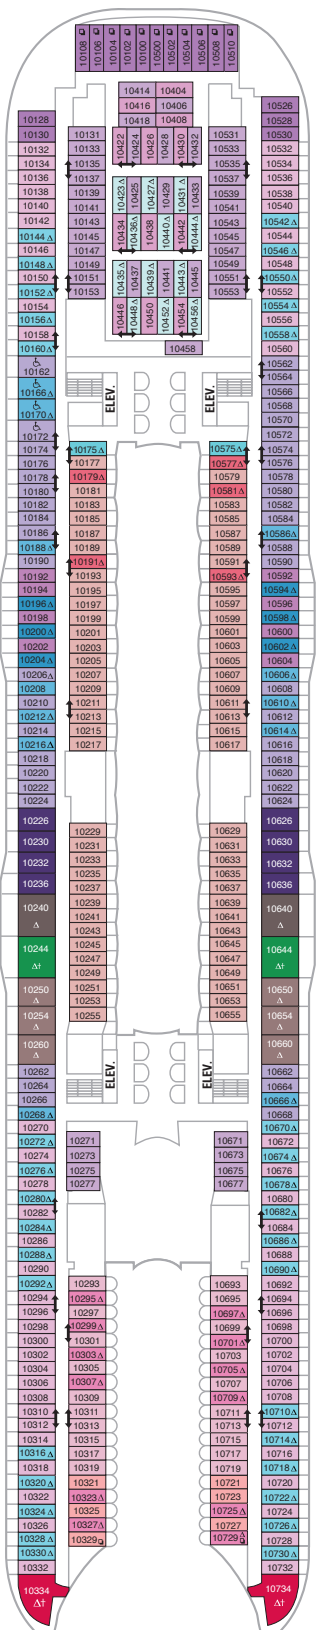

DECK 18

SUITES REFLECTING SECOND STORY OF LOFTS ON DECK 17

DECK 17

SUITES RL TL L1 L2

DECK 16

LEGENDS

- △ Stateroom with sofa bed
 - * Stateroom has third Pullman bed available
 - + Stateroom has third and fourth Pullman beds available
 - ◆ Stateroom with sofa bed and third Pullman bed available
 - ‡ Stateroom has four additional Pullman beds available
 - ↑ Connecting staterooms
 - ♿ Indicates accessible staterooms
 - ⊠ Stateroom has an obstructed view
-
- 🍷 Dining Venue
 - 🎮 Entertainment Area
 - 🍹 Bars & Lounges
 - 👶 Kids & Teens Area
 - 🏊 Pool
 - ♨ Spa
 - 🏋 Fitness
 - 🏃 Running Track
 - 🧗 Rock climbing
 - 🌊 FlowRider®
 - ℹ Information
 - 🏢 Conference Center
 - 🛍 Shopping
 - 🎰 Casino

DECK 11

SUITES **A3 OS GS J4**

BALCONY **1A 1C 2C 1D 2D SD 6D**

BOARDWALK VIEW BALCON **1I 2I 4I**

CENTRAL PARK VIEW BALCONY **1J 2J**

OCEAN VIEW **1K 6N**

INTERIOR **1R 4U 1V 3V 4V**

DECK 10

SUITES **A2 OS GT GS J4**

BALCONY **1C 2C 1D 2D SD 6D**

BOARDWALK VIEW BALCON **1I 2I 4I**

CENTRAL PARK VIEW BALCONY **1J 2J**

OCEAN VIEW **6N**

INTERIOR **4U 1V 3V 4V**

DECK 9

SUITES **A2 GT GS J4**

BALCONY **1C 2C 1D 4D 7D 8D**

BOARDWALK VIEW BALCON **1I 2I 4I**

OCEAN VIEW **6N**

INTERIOR **1S 4U 1V 3V 6V**

DECK 8

SUITES **A1 GS J3 J4**

BALCONY **1C 2C 1D 4D 7D 8D**

BOARDWALK VIEW BALCONY **1I 2I 4I**