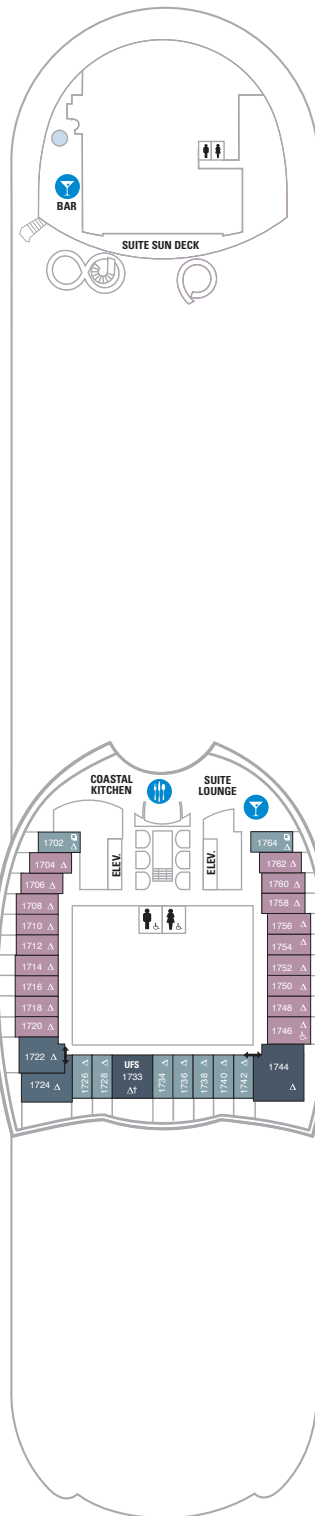

DECK 18

SUITES REFLECTING SECOND STORY OF LOFTS ON DECK 17

DECK 17

SUITES RL TL L1 L2

DECK 16

LEGENDS

- △ Stateroom with sofa bed
 - * Stateroom has third Pullman bed available
 - + Stateroom has third and fourth Pullman beds available
 - ◆ Stateroom with sofa bed and third Pullman bed available
 - ‡ Stateroom has four additional Pullman beds available
 - ↑ Connecting staterooms
 - ♿ Indicates accessible staterooms
 - ⊠ Stateroom has an obstructed view
-
- 🍷 Dining Venue
 - 🎮 Entertainment Area
 - 🍹 Bars & Lounges
 - 👶 Kids & Teens Area
 - 🏊 Pool
 - ♨ Spa
 - 🏋 Fitness
 - 🏃 Running Track
 - 🧗 Rock climbing
 - 🌊 FlowRider®
 - ℹ Information
 - 🏢 Conference Center
 - 🛍 Shopping
 - 🎰 Casino

DECK 15

DECK 14

SUITES	VS	OS	GS	J3	J4	
BALCONY	1C	2C	1D	2D	5D	6D
BOARDWALK VIEW BALCONY	1I	2I	4I			
CENTRAL PARK VIEW BALCONY	1J	2J				
INTERIOR	1V	2V	4V			

DECK 12

SUITES	VS	A3	OS	GS	J4	
BALCONY	1C	2C	1D	2D	5D	6D
BOARDWALK VIEW BALCONY	1I	2I	4I			
CENTRAL PARK VIEW BALCONY	1J	2J				
INTERIOR	1V	2V	4V			

DECK 11

SUITES **A3 OS GS J4**

BALCONY **1A 1C 2C 1D 2D SD 6D**

BOARDWALK VIEW BALCON **1I 2I 4I**

CENTRAL PARK VIEW BALCONY **1J 2J**

OCEAN VIEW **1K 6N**

INTERIOR **1R 4U 1V 3V 4V**

DECK 10