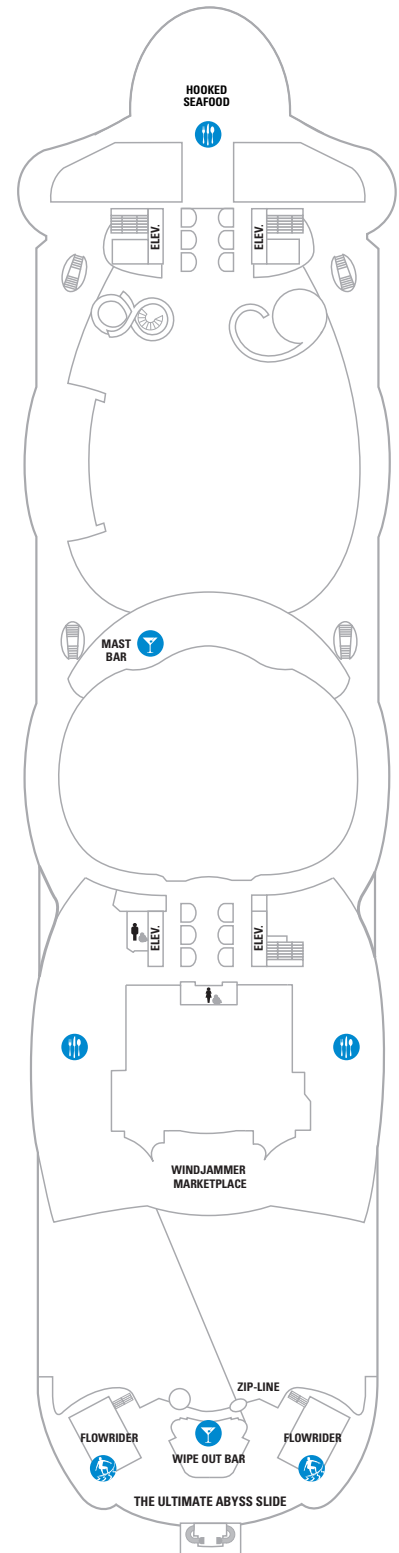

DECK 18

SUITES REFLECTING SECOND STORY OF LOFTS ON DECK 17

DECK 17

SUITES RL TL L1 L2

DECK 16

LEGENDS

- △ Stateroom with sofa bed
 - * Stateroom has third Pullman bed available
 - + Stateroom has third and fourth Pullman beds available
 - ◆ Stateroom with sofa bed and third Pullman bed available
 - ‡ Stateroom has four additional Pullman beds available
 - ↑ Connecting staterooms
 - ♿ Indicates accessible staterooms
 - ⊠ Stateroom has an obstructed view
-
- 🍷 Dining Venue
 - 🎮 Entertainment Area
 - 🍹 Bars & Lounges
 - 👶 Kids & Teens Area
 - 🏊 Pool
 - ♨ Spa
 - 🏋 Fitness
 - 🏃 Running Track
 - 🧗 Rock climbing
 - 🌊 FlowRider®
 - ℹ Information
 - 🏢 Conference Center
 - 🛍 Shopping
 - 🎰 Casino

DECK 15

DECK 14

SUITES	VS	OS	GS	J3	J4	
BALCONY	1C	2C	1D	2D	5D	6D
BOARDWALK VIEW BALCONY	1I	2I	4I			
CENTRAL PARK VIEW BALCONY	1J	2J				
INTERIOR	1V	2V	4V			

DECK 12

SUITES	VS	A3	OS	GS	J4	
BALCONY	1C	2C	1D	2D	5D	6D
BOARDWALK VIEW BALCONY	1I	2I	4I			
CENTRAL PARK VIEW BALCONY	1J	2J				
INTERIOR	1V	2V	4V			

DECK 11

SUITES **A3 OS GS J4**

BALCONY **1A 1C 2C 1D 2D SD 6D**

BOARDWALK VIEW BALCON **1I 2I 4I**

CENTRAL PARK VIEW BALCONY **1J 2J**

OCEAN VIEW **1K 6N**

INTERIOR **1R 4U 1V 3V 4V**

DECK 10