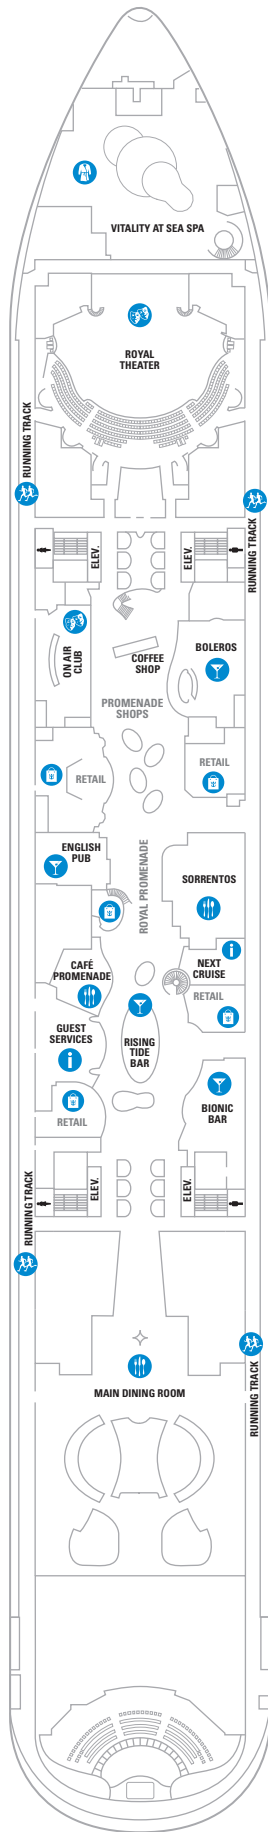

DECK 18

SUITES REFLECTING SECOND STORY OF LOFTS ON DECK 17

DECK 17

SUITES RL TL L1 L2

DECK 16

LEGENDS

- △ Stateroom with sofa bed
 - * Stateroom has third Pullman bed available
 - + Stateroom has third and fourth Pullman beds available
 - ◆ Stateroom with sofa bed and third Pullman bed available
 - ‡ Stateroom has four additional Pullman beds available
 - ↑ Connecting staterooms
 - ♿ Indicates accessible staterooms
 - ⊠ Stateroom has an obstructed view
-
- 🍷 Dining Venue
 - 🎮 Entertainment Area
 - 🍹 Bars & Lounges
 - 👶 Kids & Teens Area
 - 🏊 Pool
 - ♨ Spa
 - 🏋 Fitness
 - 🏃 Running Track
 - 🧗 Rock climbing
 - 🌊 FlowRider®
 - ℹ Information
 - 🏢 Conference Center
 - 🛍 Shopping
 - 🎰 Casino

BALCONY **1C 2C 1D 4D 7D 8D**

BOARDWALK VIEW BALCON **1I 2I 4I**

OCEAN VIEW **6N**

INTERIOR **1S 4U 1V 3V 6V**

DECK 8

SUITES **A1 GS J3 J4**

BALCONY **1C 2C 1D 4D 7D 8D**

BOARDWALK VIEW BALCONY **1I 2I 4I**

OCEAN VIEW **6N**

INTERIOR **4U 3V 6V**

DECK 7

SUITES **GS J3 J4**

BALCONY **2C 1D 4D 7D 8D**

OCEAN VIEW **6N**

INTERIOR **1T 4U 1V 2V 3V 6V**

DECK 6

SUITES **GS J3 J4**

BALCONY **1C 2C 1D 4D 7D 8D**

INTERIOR **4U 1V 2V 3V 6V**

DECK 5

DECK 4

DECK 3

OCEAN VIEW 1N 2N
INTERIOR 1V 2V

SUITES