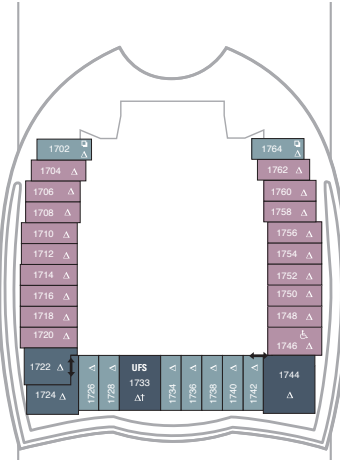

DECK 18

SUITES REFLECTING SECOND STORY OF LOFTS ON DECK 17

DECK 17

SUITES RL TL L1 L2

DECK 16

LEGENDS

- △ Stateroom with sofa bed
 - * Stateroom has third Pullman bed available
 - + Stateroom has third and fourth Pullman beds available
 - ◆ Stateroom with sofa bed and third Pullman bed available
 - ‡ Stateroom has four additional Pullman beds available
 - ↑ Connecting staterooms
 - ♿ Indicates accessible staterooms
 - ⊠ Stateroom has an obstructed view
-
- 🍷 Dining Venue
 - 🎮 Entertainment Area
 - 🍹 Bars & Lounges
 - 👶 Kids & Teens Area
 - 🏊 Pool
 - ♨ Spa
 - 🏋 Fitness
 - 🏃 Running Track
 - 🧗 Rock climbing
 - 🌊 FlowRider®
 - ℹ Information
 - 🏢 Conference Center
 - 🛍 Shopping
 - 🎰 Casino

DECK 15

DECK 14

SUITES	VS	OS	GS	J3	J4	
BALCONY	1C	2C	1D	2D	5D	6D
BOARDWALK VIEW BALCONY	1I	2I	4I			
CENTRAL PARK VIEW BALCONY	1J	2J				
INTERIOR	1V	2V	4V			

DECK 12

SUITES	VS	A3	OS	GS	J4	
BALCONY	1C	2C	1D	2D	5D	6D
BOARDWALK VIEW BALCONY	1I	2I	4I			
CENTRAL PARK VIEW BALCONY	1J	2J				
INTERIOR	1V	2V	4V			

DECK 11

SUITES **A3 OS GS J4**

BALCONY **1A 1C 2C 1D 2D SD 6D**

BOARDWALK VIEW BALCON **1I 2I 4I**

CENTRAL PARK VIEW BALCONY **1J 2J**

OCEAN VIEW **1K 6N**

INTERIOR **1R 4U 1V 3V 4V**

DECK 10