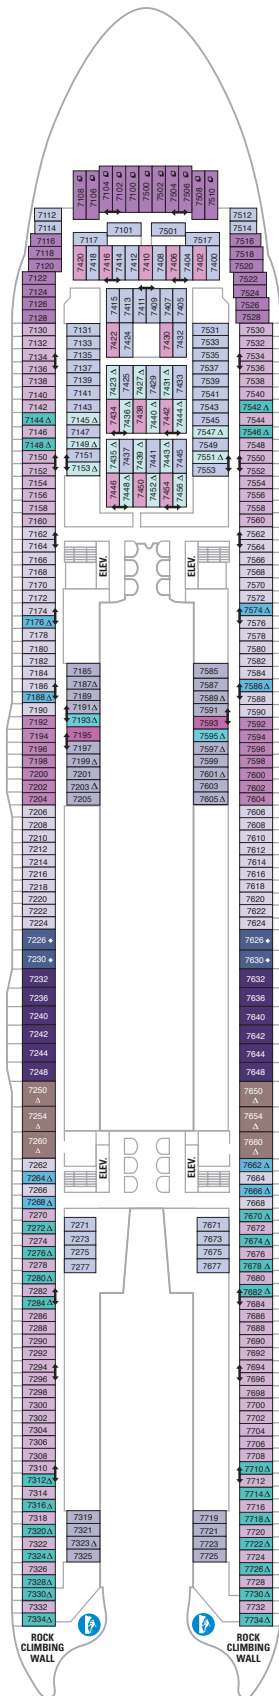

DECK 18

SUITES REFLECTING SECOND STORY OF LOFTS ON DECK 17

DECK 17

SUITES RL TL L1 L2

DECK 16

LEGENDS

- △ Stateroom with sofa bed
 - * Stateroom has third Pullman bed available
 - + Stateroom has third and fourth Pullman beds available
 - ◆ Stateroom with sofa bed and third Pullman bed available
 - ‡ Stateroom has four additional Pullman beds available
 - ↑ Connecting staterooms
 - ♿ Indicates accessible staterooms
 - ⊠ Stateroom has an obstructed view
-
- 🍷 Dining Venue
 - 🎮 Entertainment Area
 - 🍹 Bars & Lounges
 - 👶 Kids & Teens Area
 - 🏊 Pool
 - ♨ Spa
 - 🏋 Fitness
 - 🏃 Running Track
 - 🧗 Rock climbing
 - 🌊 FlowRider®
 - ℹ Information
 - 🏢 Conference Center
 - 🛍 Shopping
 - 🎰 Casino

DECK 11

SUITES **A3 OS GS J4**

BALCONY **1A 1C 2C 1D 2D SD 6D**

BOARDWALK VIEW BALCON **1I 2I 4I**

CENTRAL PARK VIEW BALCONY **1J 2J**

OCEAN VIEW **1K 6N**

INTERIOR **1R 4U 1V 3V 4V**

DECK 10

BALCONY **1C 2C 1D 4D 7D 8D**

BOARDWALK VIEW BALCON **1I 2I 4I**

OCEAN VIEW **6N**

INTERIOR **1S 4U 1V 3V 6V**

DECK 8

SUITES **A1 GS J3 J4**

BALCONY **1C 2C 1D 4D 7D 8D**

BOARDWALK VIEW BALCONY **1I 2I 4I**

OCEAN VIEW **6N**

INTERIOR **4U 3V 6V**

DECK 7

SUITES **GS J3 J4**

BALCONY **2C 1D 4D 7D 8D**

OCEAN VIEW **6N**

INTERIOR **1T 4U 1V 2V 3V 6V**

DECK 6