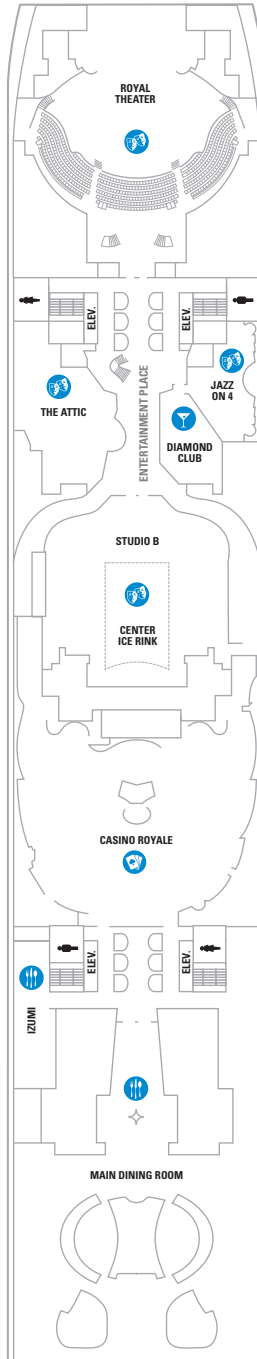

DECK 18

SUITES REFLECTING SECOND STORY OF LOFTS ON DECK 17

DECK 17

SUITES RL TL L1 L2

DECK 16

LEGENDS

- △ Stateroom with sofa bed
 - * Stateroom has third Pullman bed available
 - + Stateroom has third and fourth Pullman beds available
 - ◆ Stateroom with sofa bed and third Pullman bed available
 - ‡ Stateroom has four additional Pullman beds available
 - ↑ Connecting staterooms
 - ♿ Indicates accessible staterooms
 - ⊠ Stateroom has an obstructed view
-
- 🍷 Dining Venue
 - 🎮 Entertainment Area
 - 🍹 Bars & Lounges
 - 👶 Kids & Teens Area
 - 🏊 Pool
 - ♨ Spa
 - 🏋 Fitness
 - 🏃 Running Track
 - 🧗 Rock climbing
 - 🌊 FlowRider®
 - ℹ Information
 - 🏢 Conference Center
 - 🛍 Shopping
 - 🎰 Casino

BALCONY **1C 2C 1D 4D 7D 8D**

BOARDWALK VIEW BALCON **1I 2I 4I**

OCEAN VIEW **6N**

INTERIOR **1S 4U 1V 3V 6V**

DECK 8

SUITES **A1 GS J3 J4**

BALCONY **1C 2C 1D 4D 7D 8D**

BOARDWALK VIEW BALCONY **1I 2I 4I**

SUITES **GS J3 J4**

BALCONY **1C 2C 1D 4D 7D 8D**

INTERIOR **4U 1V 2V 3V 6V**

DECK 5

DECK 4

DECK 3

OCEAN VIEW 1N 2N
INTERIOR 1V 2V

SUITES

RL **Royal Loft Suite** - Two-decks-high stateroom with panoramic views. On second level, master bedroom has a King size bed with Duxiana Mattress; bathroom with tub, shower, two sinks and bidet and a closet. On main level, second bedroom with closet and two twin beds that convert to Royal King; dining area with dry bar, living room with sofa that converts to double bed; bathroom with shower. Private balcony with whirlpool and dining area. Sleeps up to 6 guests. Stateroom: 1,744 sq. ft. Balcony (main level): 843 sq. ft.