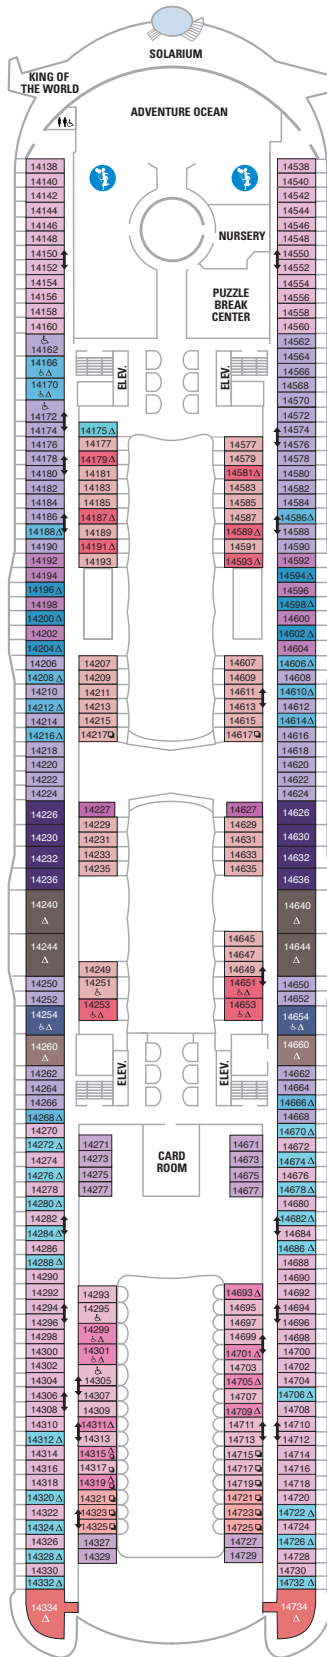

DECK 18

SUITES REFLECTING SECOND STORY OF LOFTS ON DECK 17

DECK 17

SUITES RL TL L1 L2

DECK 16

LEGENDS

- △ Stateroom with sofa bed
 - * Stateroom has third Pullman bed available
 - + Stateroom has third and fourth Pullman beds available
 - ◆ Stateroom with sofa bed and third Pullman bed available
 - ‡ Stateroom has four additional Pullman beds available
 - ↑ Connecting staterooms
 - ♿ Indicates accessible staterooms
 - ⊠ Stateroom has an obstructed view
-
- 🍷 Dining Venue
 - 🎮 Entertainment Area
 - 🍹 Bars & Lounges
 - 👶 Kids & Teens Area
 - 🏊 Pool
 - ♨ Spa
 - 🏋 Fitness
 - 🏃 Running Track
 - 🧗 Rock climbing
 - 🌊 FlowRider®
 - ℹ Information
 - 🏢 Conference Center
 - 🛍 Shopping
 - 🎰 Casino

DECK 15

DECK 14

SUITES	VS	OS	GS	J3	J4	
BALCONY	1C	2C	1D	2D	5D	6D
BOARDWALK VIEW BALCONY	1I	2I	4I			
CENTRAL PARK VIEW BALCONY	1J	2J				
INTERIOR	1V	2V	4V			

DECK 12

SUITES	VS	A3	OS	GS	J4	
BALCONY	1C	2C	1D	2D	5D	6D
BOARDWALK VIEW BALCONY	1I	2I	4I			
CENTRAL PARK VIEW BALCONY	1J	2J				
INTERIOR	1V	2V	4V			

DECK 11

SUITES **A3 OS GS J4**

BALCONY **1A 1C 2C 1D 2D SD 6D**

BOARDWALK VIEW BALCON **1I 2I 4I**

CENTRAL PARK VIEW BALCONY **1J 2J**

OCEAN VIEW **1K 6N**

INTERIOR **1R 4U 1V 3V 4V**

DECK 10

BALCONY **1C 2C 1D 4D 7D 8D**

BOARDWALK VIEW BALCON **1I 2I 4I**

OCEAN VIEW **6N**

INTERIOR **1S 4U 1V 3V 6V**

DECK 8

SUITES **A1 GS J3 J4**

BALCONY **1C 2C 1D 4D 7D 8D**

BOARDWALK VIEW BALCONY **1I 2I 4I**