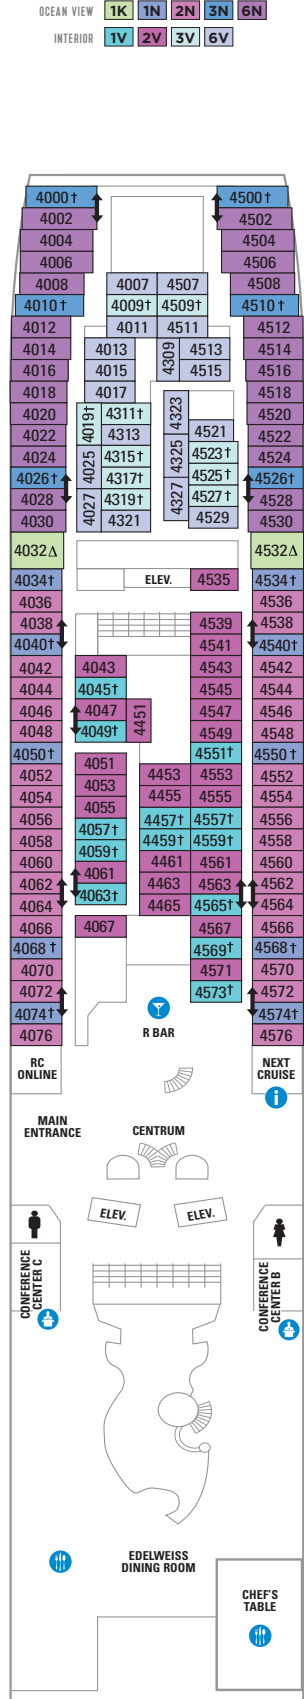

DECK 12

DECK 11

DECK 10

**LEGENDS**

- △ Stateroom with sofa bed
- \* Stateroom has third Pullman bed available
- + Stateroom has third and fourth Pullman beds available
- ◆ Stateroom with sofa bed and third Pullman bed available
- ‡ Stateroom has four additional Pullman beds available
- ↓ Connecting staterooms
- ♿ Indicates accessible staterooms
- ▣ Stateroom has an obstructed view

- |                      |                     |
|----------------------|---------------------|
| ☘ Dining Venue       | 🏃 Running Track     |
| 🎮 Entertainment Area | 🧗 Rock climbing     |
| 🍸 Bars & Lounges     | 🌊 FlowRider®        |
| 👶 Kids & Teens Area  | ℹ Information       |
| 🏊 Pool               | 🏢 Conference Center |
| ♨ Spa                | 🛍 Shopping          |
| 🏋 Fitness            | 🎰 Casino            |

DECK 9

DECK 8

SUITES RS OS GT GS J3 J4 VO  
 BALCONY 1M  
 INTERIOR 1V 2V 3V 4V

DECK 7

SUITES GT  
 BALCONY 1B 2B 3B 4B  
 OCEAN VIEW 1M  
 INTERIOR 1V 2V 3V 4V

DECK 6

DECK 5

DECK 4

### DECK 3

OCEAN VIEW **1K 1N 2N 3N 6N**  
 INTERIOR **1V 2V 3V 6V**