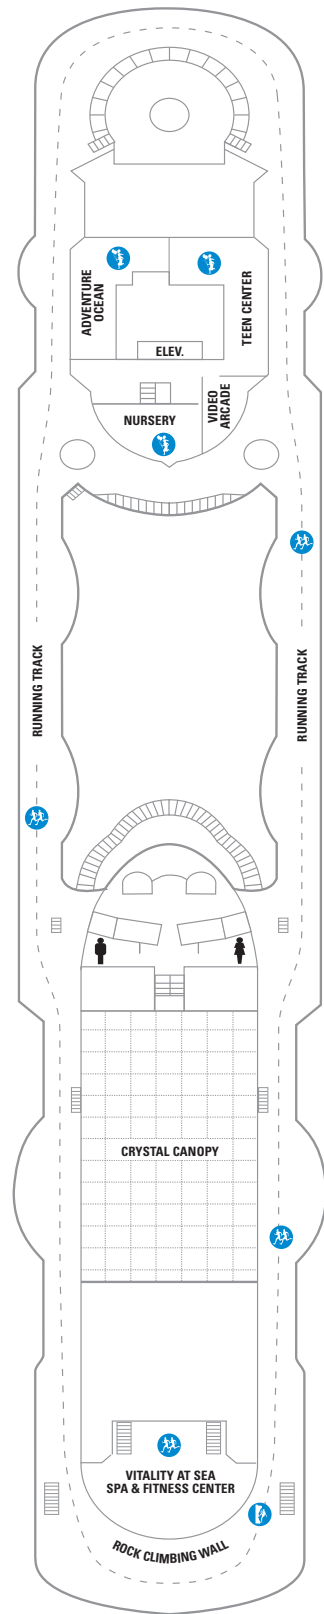

DECK 12

DECK 11

DECK 10

**LEGENDS**

- △ Stateroom with sofa bed
- \* Stateroom has third Pullman bed available
- + Stateroom has third and fourth Pullman beds available
- ◆ Stateroom with sofa bed and third Pullman bed available
- ‡ Stateroom has four additional Pullman beds available
- ↓ Connecting staterooms
- ♿ Indicates accessible staterooms
- ▣ Stateroom has an obstructed view

- |                      |                     |
|----------------------|---------------------|
| ☘ Dining Venue       | 🏃 Running Track     |
| 🎮 Entertainment Area | 🧗 Rock climbing     |
| 🍸 Bars & Lounges     | 🌊 FlowRider®        |
| 👶 Kids & Teens Area  | ℹ Information       |
| 🏊 Pool               | 🏢 Conference Center |
| ♨ Spa                | 🛍 Shopping          |
| 🏋 Fitness            | 🎰 Casino            |

DECK 9

DECK 8

SUITES RS OS GT GS J3 J4 VO  
 BALCONY 1M  
 INTERIOR 1V 2V 3V 4V

DECK 7

SUITES GT  
 BALCONY 1B 2B 3B 4B  
 OCEAN VIEW 1M  
 INTERIOR 1V 2V 3V 4V

DECK 6

DECK 5

DECK 4

### DECK 3

OCEAN VIEW **1K 1N 2N 3N 6N**  
 INTERIOR **1V 2V 3V 6V**