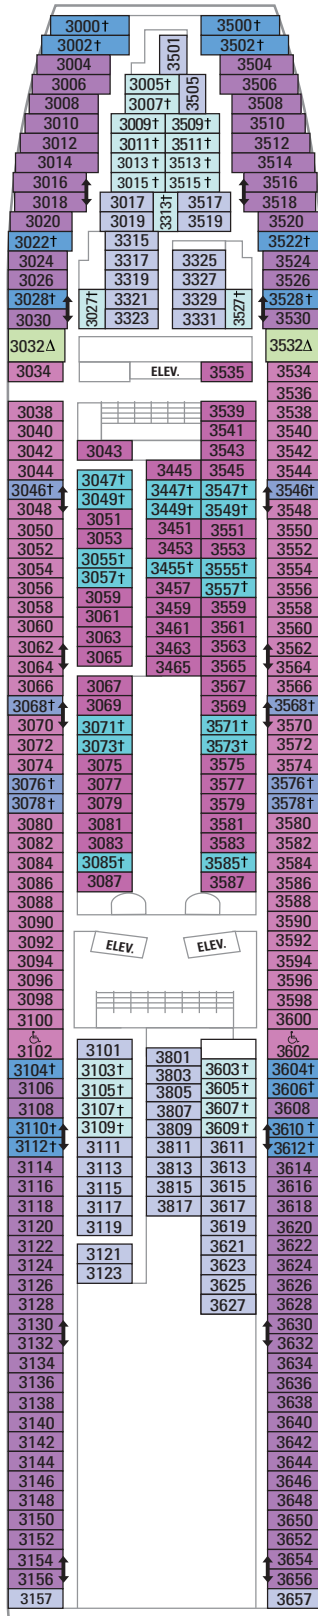

DECK 12

DECK 11

DECK 10

**LEGENDS**

- △ Stateroom with sofa bed
- \* Stateroom has third Pullman bed available
- + Stateroom has third and fourth Pullman beds available
- ◆ Stateroom with sofa bed and third Pullman bed available
- ‡ Stateroom has four additional Pullman beds available
- ↓ Connecting staterooms
- ♿ Indicates accessible staterooms
- ▣ Stateroom has an obstructed view

- |                      |                     |
|----------------------|---------------------|
| ☘ Dining Venue       | 🏃 Running Track     |
| 🎮 Entertainment Area | 🧗 Rock climbing     |
| 🍸 Bars & Lounges     | 🌊 FlowRider®        |
| 👶 Kids & Teens Area  | ℹ Information       |
| 🏊 Pool               | 🏢 Conference Center |
| ♨ Spa                | 🛍 Shopping          |
| 🏋 Fitness            | 🎰 Casino            |

DECK 9

DECK 8

SUITES RS OS GT GS J3 J4 VO  
 BALCONY 1M  
 INTERIOR 1V 2V 3V 4V

DECK 7

SUITES GT  
 BALCONY 1B 2B 3B 4B  
 OCEAN VIEW 1M  
 INTERIOR 1V 2V 3V 4V

DECK 6

DECK 5

DECK 4

### DECK 3

OCEAN VIEW **1K 1N 2N 3N 6N**  
 INTERIOR **1V 2V 3V 6V**