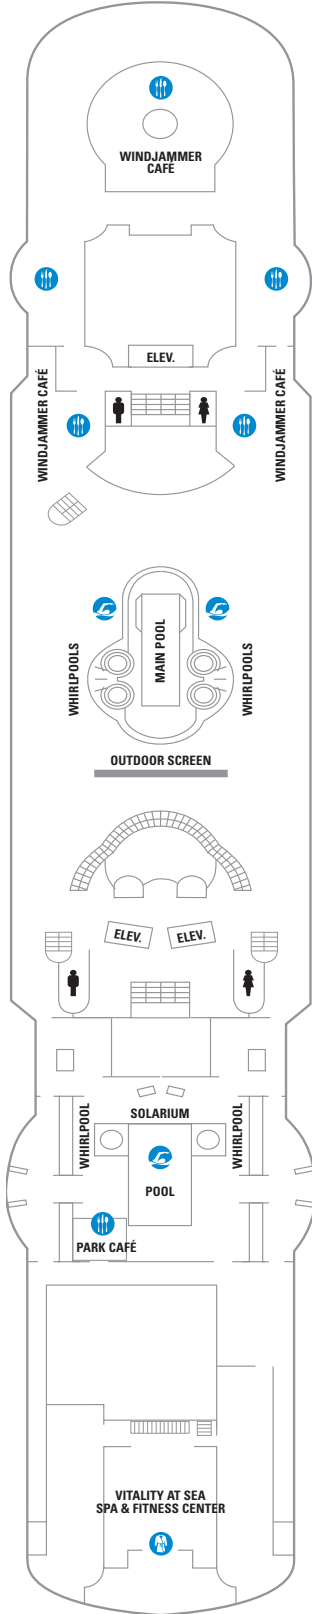

DECK 12

DECK 11

DECK 10

**LEGENDS**

- △ Stateroom with sofa bed
- \* Stateroom has third Pullman bed available
- + Stateroom has third and fourth Pullman beds available
- ◆ Stateroom with sofa bed and third Pullman bed available
- ‡ Stateroom has four additional Pullman beds available
- ↓ Connecting staterooms
- ♿ Indicates accessible staterooms
- ▣ Stateroom has an obstructed view

- |                      |                     |
|----------------------|---------------------|
| ☘ Dining Venue       | 🏃 Running Track     |
| 🎮 Entertainment Area | 🧗 Rock climbing     |
| 🍸 Bars & Lounges     | 🌊 FlowRider®        |
| 👶 Kids & Teens Area  | ℹ Information       |
| 🏊 Pool               | 🏢 Conference Center |
| ♨ Spa                | 🛍 Shopping          |
| 🏋 Fitness            | 🎰 Casino            |

DECK 9

DECK 8

SUITES RS OS GT GS J3 J4 VO  
 BALCONY 1M  
 INTERIOR 1V 2V 3V 4V

DECK 7

SUITES GT  
 BALCONY 1B 2B 3B 4B  
 OCEAN VIEW 1M  
 INTERIOR 1V 2V 3V 4V

DECK 6

DECK 5

DECK 4

### DECK 3

OCEAN VIEW **1K 1N 2N 3N 6N**  
 INTERIOR **1V 2V 3V 6V**