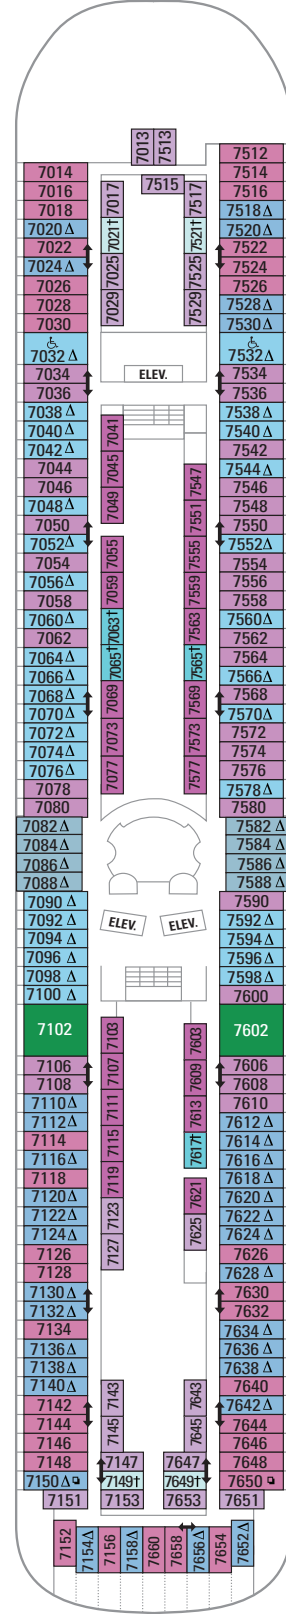

DECK 12

DECK 11

DECK 10

**LEGENDS**

- △ Stateroom with sofa bed
- \* Stateroom has third Pullman bed available
- + Stateroom has third and fourth Pullman beds available
- ◆ Stateroom with sofa bed and third Pullman bed available
- ‡ Stateroom has four additional Pullman beds available
- ↓ Connecting staterooms
- ♿ Indicates accessible staterooms
- ▣ Stateroom has an obstructed view

- |                      |                     |
|----------------------|---------------------|
| ☘ Dining Venue       | 🏃 Running Track     |
| 🎮 Entertainment Area | 🧗 Rock climbing     |
| 🍸 Bars & Lounges     | 🌊 FlowRider®        |
| 👶 Kids & Teens Area  | ℹ Information       |
| 🏊 Pool               | 🏢 Conference Center |
| ♨ Spa                | 🛍 Shopping          |
| 🏋 Fitness            | 🎰 Casino            |

DECK 9

DECK 8

SUITES RS OS GT GS J3 J4 VO  
 BALCONY 1M  
 INTERIOR 1V 2V 3V 4V

DECK 7

SUITES GT  
 BALCONY 1B 2B 3B 4B  
 OCEAN VIEW 1M  
 INTERIOR 1V 2V 3V 4V

DECK 6

DECK 5

DECK 4

### DECK 3

OCEAN VIEW **1K 1N 2N 3N 6N**  
 INTERIOR **1V 2V 3V 6V**