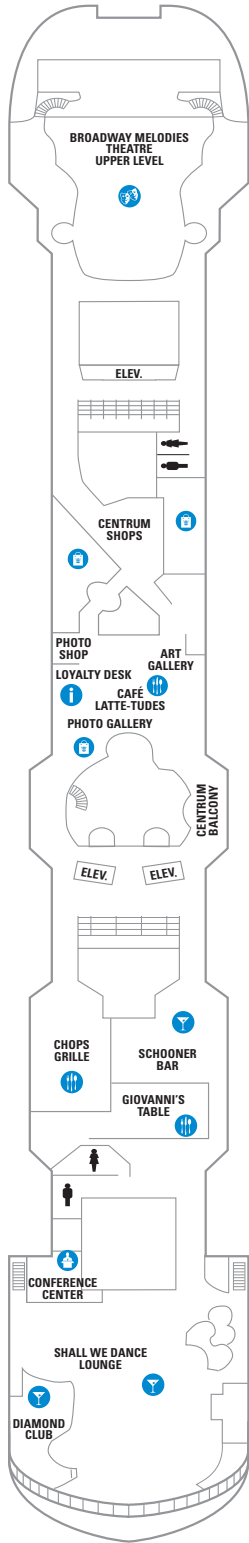

DECK 12

DECK 11

DECK 10

**LEGENDS**

- △ Stateroom with sofa bed
- \* Stateroom has third Pullman bed available
- + Stateroom has third and fourth Pullman beds available
- ◆ Stateroom with sofa bed and third Pullman bed available
- ‡ Stateroom has four additional Pullman beds available
- ↓ Connecting staterooms
- ♿ Indicates accessible staterooms
- ▣ Stateroom has an obstructed view

- |                      |                     |
|----------------------|---------------------|
| ☘ Dining Venue       | 🏃 Running Track     |
| 🎮 Entertainment Area | 🧗 Rock climbing     |
| 🍸 Bars & Lounges     | 🌊 FlowRider®        |
| 👶 Kids & Teens Area  | ℹ Information       |
| 🏊 Pool               | 🏢 Conference Center |
| ♨ Spa                | 🛍 Shopping          |
| 🏋 Fitness            | 🎰 Casino            |

DECK 9

DECK 8

SUITES RS OS GT GS J3 J4 VO  
 BALCONY 1M  
 INTERIOR 1V 2V 3V 4V

DECK 7

SUITES GT  
 BALCONY 1B 2B 3B 4B  
 OCEAN VIEW 1M  
 INTERIOR 1V 2V 3V 4V

DECK 6

DECK 5

DECK 4

### DECK 3

OCEAN VIEW **1K 1N 2N 3N 6N**  
 INTERIOR **1V 2V 3V 6V**