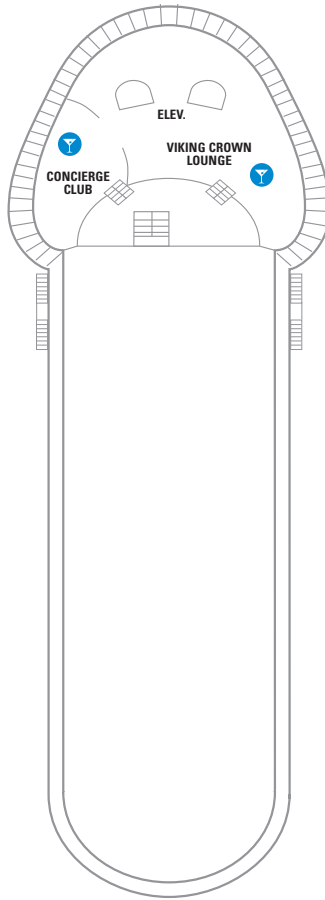

DECK 12

DECK 11

DECK 10

**LEGENDS**

- △ Stateroom with sofa bed
- \* Stateroom has third Pullman bed available
- + Stateroom has third and fourth Pullman beds available
- ◆ Stateroom with sofa bed and third Pullman bed available
- ‡ Stateroom has four additional Pullman beds available
- ↓ Connecting staterooms
- ♿ Indicates accessible staterooms
- ▣ Stateroom has an obstructed view

- |                      |                     |
|----------------------|---------------------|
| ☘ Dining Venue       | 🏃 Running Track     |
| 🎮 Entertainment Area | 🧗 Rock climbing     |
| 🍸 Bars & Lounges     | 🌊 FlowRider®        |
| 👶 Kids & Teens Area  | ℹ Information       |
| 🏊 Pool               | 🏢 Conference Center |
| ♨ Spa                | 🛍 Shopping          |
| 🏋 Fitness            | 🎰 Casino            |

DECK 9

DECK 8

SUITES RS OS GT GS J3 J4 VO  
 BALCONY 1M  
 INTERIOR 1V 2V 3V 4V

DECK 7

SUITES GT  
 BALCONY 1B 2B 3B 4B  
 OCEAN VIEW 1M  
 INTERIOR 1V 2V 3V 4V

DECK 6

DECK 5

DECK 4

### DECK 3

OCEAN VIEW **1K 1N 2N 3N 6N**  
 INTERIOR **1V 2V 3V 6V**