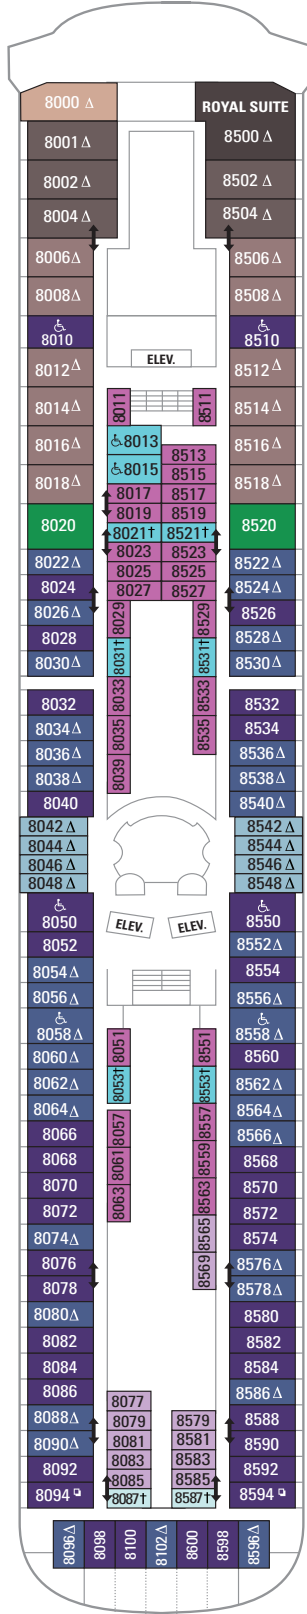

DECK 12

DECK 11

DECK 10

**LEGENDS**

- △ Stateroom with sofa bed
- \* Stateroom has third Pullman bed available
- + Stateroom has third and fourth Pullman beds available
- ◆ Stateroom with sofa bed and third Pullman bed available
- ‡ Stateroom has four additional Pullman beds available
- ↓ Connecting staterooms
- ♿ Indicates accessible staterooms
- ▣ Stateroom has an obstructed view

- |                      |                     |
|----------------------|---------------------|
| ☘ Dining Venue       | 🏃 Running Track     |
| 🎮 Entertainment Area | 🧗 Rock climbing     |
| 🍸 Bars & Lounges     | 🌊 FlowRider®        |
| 👶 Kids & Teens Area  | ℹ Information       |
| 🏊 Pool               | 🏢 Conference Center |
| ♨ Spa                | 🛍 Shopping          |
| 🏋 Fitness            | 🎰 Casino            |

DECK 9

DECK 8

SUITES RS OS GT GS J3 J4 VO  
 BALCONY 1M  
 INTERIOR 1V 2V 3V 4V

DECK 7

SUITES GT  
 BALCONY 1B 2B 3B 4B  
 OCEAN VIEW 1M  
 INTERIOR 1V 2V 3V 4V

DECK 6

DECK 5

DECK 4

### DECK 3

OCEAN VIEW **1K 1N 2N 3N 6N**  
 INTERIOR **1V 2V 3V 6V**