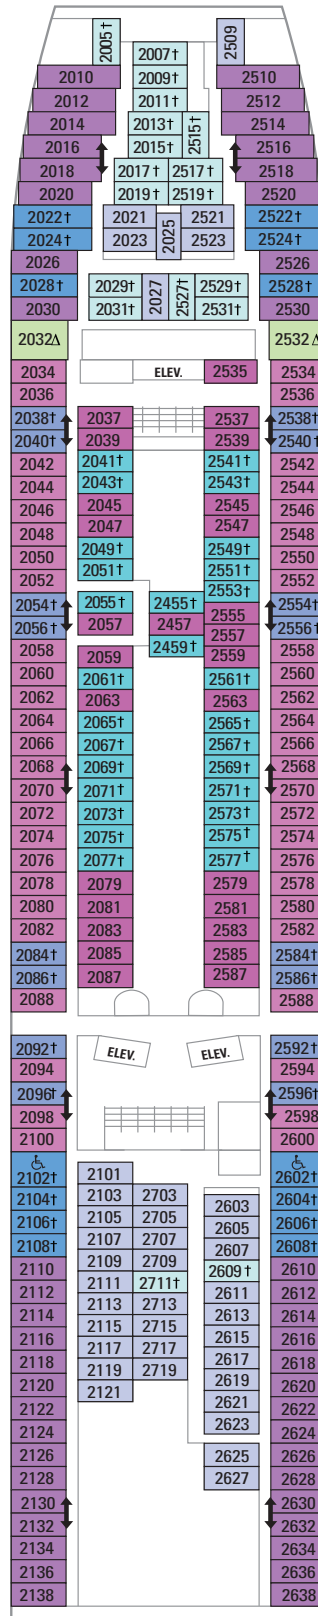

DECK 2

OCEAN VIEW **1K 1N 2N 3N 6N**
INTERIOR **1V 2V 3V 6V**