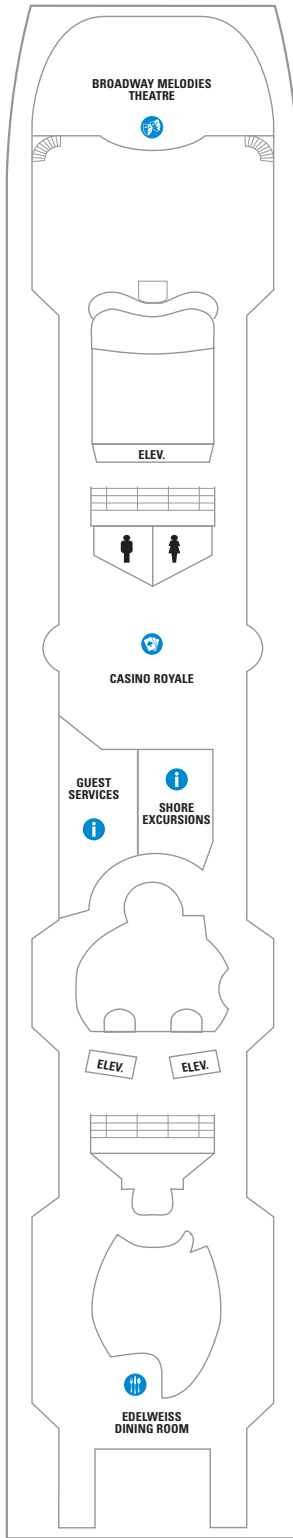

DECK 12

DECK 11

DECK 10

**LEGENDS**

- △ Stateroom with sofa bed
- \* Stateroom has third Pullman bed available
- + Stateroom has third and fourth Pullman beds available
- ◆ Stateroom with sofa bed and third Pullman bed available
- ‡ Stateroom has four additional Pullman beds available
- ↓ Connecting staterooms
- ♿ Indicates accessible staterooms
- ▣ Stateroom has an obstructed view

- |                      |                     |
|----------------------|---------------------|
| ☘ Dining Venue       | 🏃 Running Track     |
| 🎮 Entertainment Area | 🧗 Rock climbing     |
| 🍸 Bars & Lounges     | 🌊 FlowRider®        |
| 👶 Kids & Teens Area  | ℹ Information       |
| 🏊 Pool               | 🏢 Conference Center |
| ♨ Spa                | 🛍 Shopping          |
| 🏋 Fitness            | 🎰 Casino            |

DECK 9

DECK 8

SUITES RS OS GT GS J3 J4 VO  
 BALCONY 1M  
 INTERIOR 1V 2V 3V 4V

DECK 7

SUITES GT  
 BALCONY 1B 2B 3B 4B  
 OCEAN VIEW 1M  
 INTERIOR 1V 2V 3V 4V

DECK 6

DECK 5

DECK 4

### DECK 3

OCEAN VIEW **1K 1N 2N 3N 6N**  
 INTERIOR **1V 2V 3V 6V**