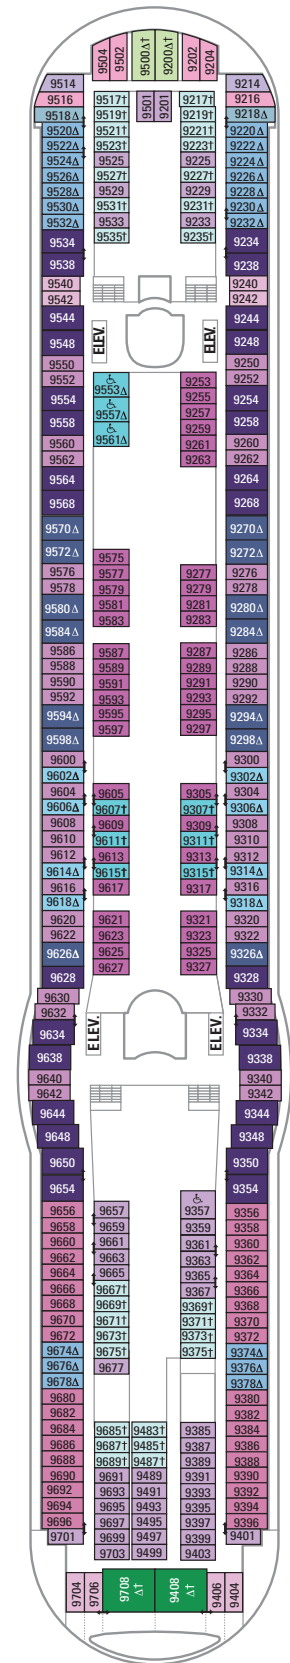

DECK 15

DECK 14

DECK 12

DECK 13

LEGENDS

- △ Stateroom with sofa bed
- \* Stateroom has third Pullman bed available
- † Stateroom has third and fourth Pullman beds available
- ◆ Stateroom with sofa bed and third Pullman bed available
- ‡ Stateroom has four additional Pullman beds available
- ‡ Connecting staterooms
- ⊕ Indicates accessible staterooms
- ⊞ Stateroom has an obstructed view

- Dining Venue
- Entertainment Area
- Bars & Lounges
- Kids & Teens Area
- Pool
- Spa
- Fitness
- Running Track
- Rock climbing
- FlowRider®
- Information
- Conference Center
- Shopping
- Casino

DECK 11

DECK 10

- SUITES RS OS GS J3 J4  
 BALCONY 1B 2B 3B 4B 6D  
 OCEAN VIEW 4M  
 INTERIOR 1V 2V 3V 4V

DECK 9

- SUITES GT J3 J4  
 BALCONY 1B 2B 3B 4B 6D  
 OCEAN VIEW 1K 1M 4M 8N  
 INTERIOR 1V 2V 3V 4V

**DECK 8**  
 SUITES **GT**  
 BALCONY **2B 3B 4B 1D 2D 5D 6D**  
 OCEAN VIEW **1K 1M**  
 INTERIOR **1Q 1T 3V 4V**

**DECK 7**  
 SUITES **J3**  
 BALCONY **2B 3B 6B 1D 2D 5D 6D**  
 OCEAN VIEW **1K 4M 8N**  
 INTERIOR **1Q 1T 3V 4V**

**DECK 6**  
 SUITES **VS**  
 BALCONY **2B 3B 6B 1D 2D 5D 6D**  
 OCEAN VIEW **1K 1M 4M 8N**  
 INTERIOR **1T 3V 6V**