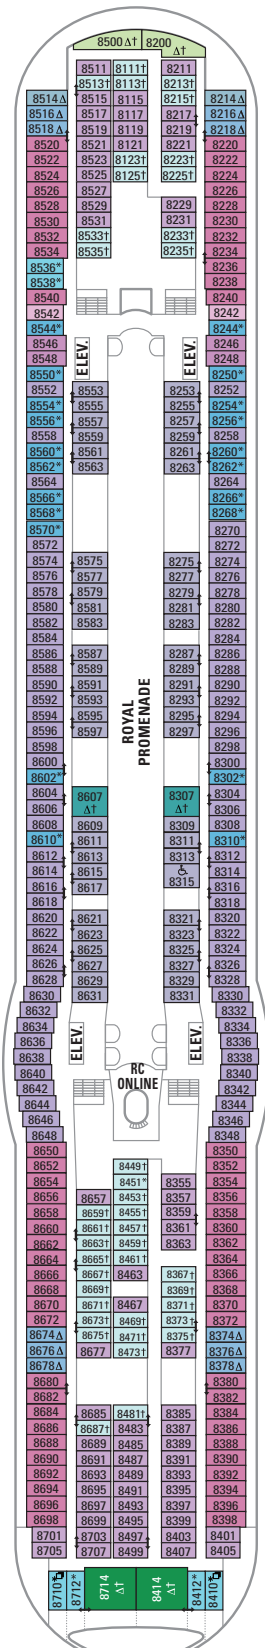

DECK 15

DECK 14

DECK 12

DECK 13

LEGENDS

- △ Stateroom with sofa bed
- \* Stateroom has third Pullman bed available
- † Stateroom has third and fourth Pullman beds available
- ◆ Stateroom with sofa bed and third Pullman bed available
- ‡ Stateroom has four additional Pullman beds available
- ‡ Connecting staterooms
- ⊕ Indicates accessible staterooms
- ⊞ Stateroom has an obstructed view

DECK 10

- SUITES RS OS GS J3 J4  
 BALCONY 1B 2B 3B 4B 6D  
 OCEAN VIEW 4M  
 INTERIOR 1V 2V 3V 4V

DECK 9

- SUITES GT J3 J4  
 BALCONY 1B 2B 3B 4B 6D  
 OCEAN VIEW 1K 1M 4M 8N  
 INTERIOR 1V 2V 3V 4V

**DECK 8**  
 SUITES **GT**  
 BALCONY **2B 3B 4B 1D 2D 5D 6D**  
 OCEAN VIEW **1K 1M**  
 INTERIOR **1Q 1T 3V 4V**

**DECK 7**  
 SUITES **J3**  
 BALCONY **2B 3B 6B 1D 2D 5D 6D**  
 OCEAN VIEW **1K 4M 8N**  
 INTERIOR **1Q 1T 3V 4V**

**DECK 6**  
 SUITES **VS**  
 BALCONY **2B 3B 6B 1D 2D 5D 6D**  
 OCEAN VIEW **1K 1M 4M 8N**  
 INTERIOR **1T 3V 6V**

DECK 5

DECK 4

DECK 3  
 OCEAN VIEW 1N 2N 3N 8N  
 INTERIOR 1V 2V