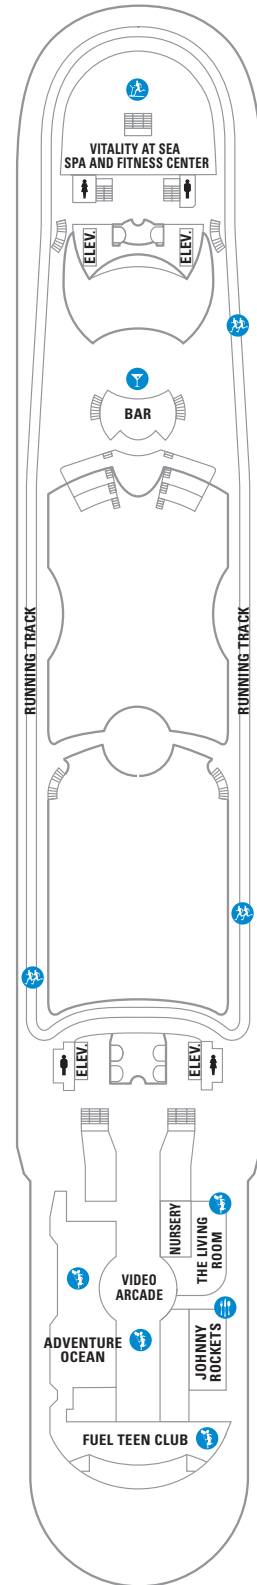

DECK 15

DECK 14

DECK 12

DECK 13

LEGENDS

- △ Stateroom with sofa bed
- \* Stateroom has third Pullman bed available
- † Stateroom has third and fourth Pullman beds available
- ◆ Stateroom with sofa bed and third Pullman bed available
- ‡ Stateroom has four additional Pullman beds available
- ‡ Connecting staterooms
- ⊕ Indicates accessible staterooms
- ⊞ Stateroom has an obstructed view

- Dining Venue
- Entertainment Area
- Bars & Lounges
- Kids & Teens Area
- Pool
- Spa
- Fitness
- Running Track
- Rock climbing
- FlowRider®
- Information
- Conference Center
- Shopping
- Casino

DECK 11

DECK 10

- SUITES RS OS GS J3 J4  
 BALCONY 1B 2B 3B 4B 6D  
 OCEAN VIEW 4M  
 INTERIOR 1V 2V 3V 4V

DECK 9

- SUITES GT J3 J4  
 BALCONY 1B 2B 3B 4B 6D  
 OCEAN VIEW 1K 1M 4M 8N  
 INTERIOR 1V 2V 3V 4V

**DECK 8**  
 SUITES **GT**  
 BALCONY **2B 3B 4B 1D 2D 5D 6D**  
 OCEAN VIEW **1K 1M**  
 INTERIOR **1Q 1T 3V 4V**

**DECK 7**  
 SUITES **J3**  
 BALCONY **2B 3B 6B 1D 2D 5D 6D**  
 OCEAN VIEW **1K 4M 8N**  
 INTERIOR **1Q 1T 3V 4V**

**DECK 6**  
 SUITES **VS**  
 BALCONY **2B 3B 6B 1D 2D 5D 6D**  
 OCEAN VIEW **1K 1M 4M 8N**  
 INTERIOR **1T 3V 6V**