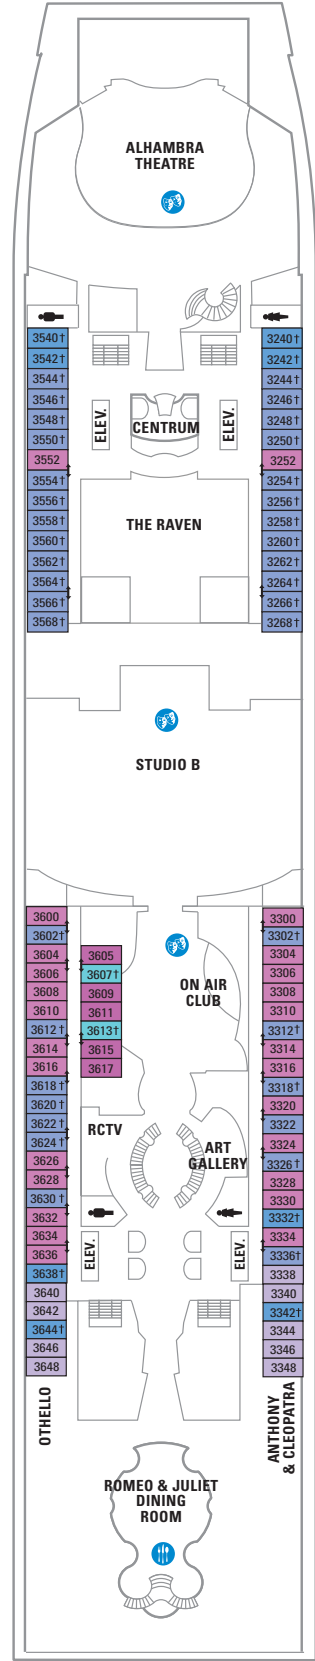

DECK 15

DECK 14

DECK 12

DECK 13

LEGENDS

- △ Stateroom with sofa bed
- \* Stateroom has third Pullman bed available
- † Stateroom has third and fourth Pullman beds available
- ◆ Stateroom with sofa bed and third Pullman bed available
- ‡ Stateroom has four additional Pullman beds available
- ‡ Connecting staterooms
- ⊕ Indicates accessible staterooms
- ⊞ Stateroom has an obstructed view

DECK 10

- SUITES RS OS GS J3 J4  
 BALCONY 1B 2B 3B 4B 6D  
 OCEAN VIEW 4M  
 INTERIOR 1V 2V 3V 4V

DECK 9

- SUITES GT J3 J4  
 BALCONY 1B 2B 3B 4B 6D  
 OCEAN VIEW 1K 1M 4M 8N  
 INTERIOR 1V 2V 3V 4V

**DECK 8**  
 SUITES **GT**  
 BALCONY **2B 3B 4B 1D 2D 5D 6D**  
 OCEAN VIEW **1K 1M**  
 INTERIOR **1Q 1T 3V 4V**

**DECK 7**  
 SUITES **J3**  
 BALCONY **2B 3B 6B 1D 2D 5D 6D**  
 OCEAN VIEW **1K 4M 8N**  
 INTERIOR **1Q 1T 3V 4V**

**DECK 6**  
 SUITES **VS**  
 BALCONY **2B 3B 6B 1D 2D 5D 6D**  
 OCEAN VIEW **1K 1M 4M 8N**  
 INTERIOR **1T 3V 6V**

DECK 5

DECK 4

DECK 3  
 OCEAN VIEW 1N 2N 3N 8N  
 INTERIOR 1V 2V