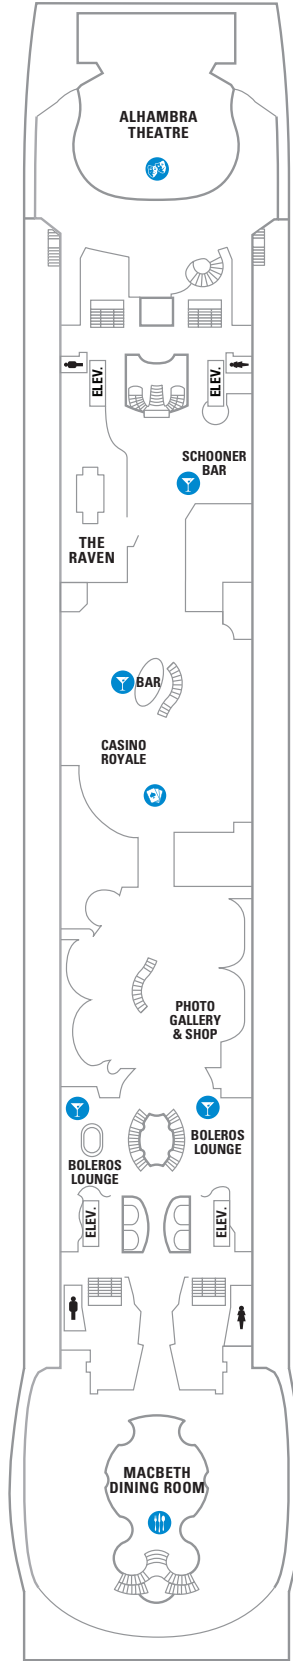

DECK 15

DECK 14

DECK 12

DECK 13

LEGENDS

- △ Stateroom with sofa bed
- \* Stateroom has third Pullman bed available
- † Stateroom has third and fourth Pullman beds available
- ◆ Stateroom with sofa bed and third Pullman bed available
- ‡ Stateroom has four additional Pullman beds available
- ‡ Connecting staterooms
- ⊕ Indicates accessible staterooms
- ⊞ Stateroom has an obstructed view

DECK 10

- SUITES RS OS GS J3 J4  
 BALCONY 1B 2B 3B 4B 6D  
 OCEAN VIEW 4M  
 INTERIOR 1V 2V 3V 4V

DECK 9

- SUITES GT J3 J4  
 BALCONY 1B 2B 3B 4B 6D  
 OCEAN VIEW 1K 1M 4M 8N  
 INTERIOR 1V 2V 3V 4V

**DECK 8**  
 SUITES **GT**  
 BALCONY **2B 3B 4B 1D 2D 5D 6D**  
 OCEAN VIEW **1K 1M**  
 INTERIOR **1Q 1T 3V 4V**

**DECK 7**  
 SUITES **J3**  
 BALCONY **2B 3B 6B 1D 2D 5D 6D**  
 OCEAN VIEW **1K 4M 8N**  
 INTERIOR **1Q 1T 3V 4V**

**DECK 6**  
 SUITES **VS**  
 BALCONY **2B 3B 6B 1D 2D 5D 6D**  
 OCEAN VIEW **1K 1M 4M 8N**  
 INTERIOR **1T 3V 6V**

DECK 5

DECK 4

DECK 3  
 OCEAN VIEW 1N 2N 3N 8N  
 INTERIOR 1V 2V