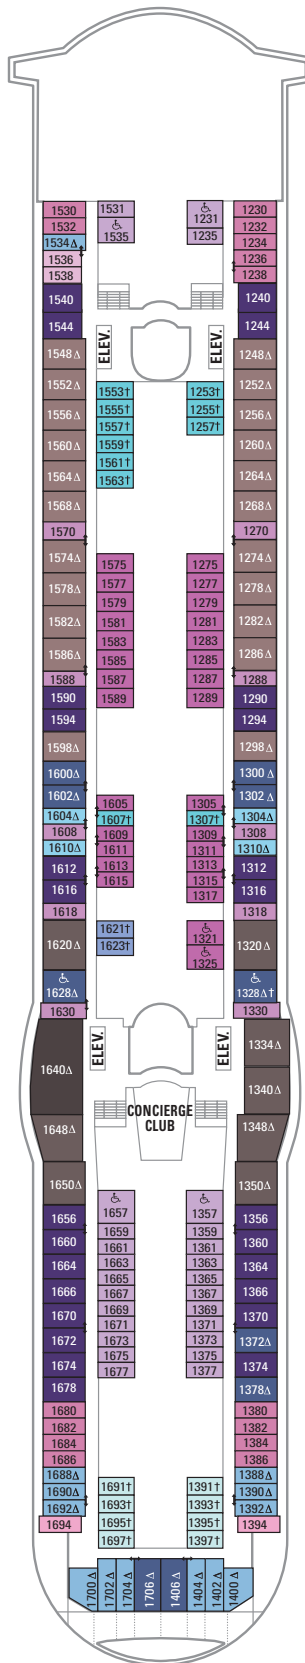

DECK 15

DECK 14

DECK 12

DECK 13

LEGENDS

- △ Stateroom with sofa bed
- \* Stateroom has third Pullman bed available
- † Stateroom has third and fourth Pullman beds available
- ◆ Stateroom with sofa bed and third Pullman bed available
- ‡ Stateroom has four additional Pullman beds available
- ‡ Connecting staterooms
- ⊕ Indicates accessible staterooms
- ⊞ Stateroom has an obstructed view

- Dining Venue
- Entertainment Area
- Bars & Lounges
- Kids & Teens Area
- Pool
- Spa
- Fitness
- Running Track
- Rock climbing
- FlowRider®
- Information
- Conference Center
- Shopping
- Casino

DECK 11

DECK 10

- SUITES RS OS GS J3 J4  
 BALCONY 1B 2B 3B 4B 6D  
 OCEAN VIEW 4M  
 INTERIOR 1V 2V 3V 4V

DECK 9

- SUITES GT J3 J4  
 BALCONY 1B 2B 3B 4B 6D  
 OCEAN VIEW 1K 1M 4M 8N  
 INTERIOR 1V 2V 3V 4V

**DECK 8**  
 SUITES **GT**  
 BALCONY **2B 3B 4B 1D 2D 5D 6D**  
 OCEAN VIEW **1K 1M**  
 INTERIOR **1Q 1T 3V 4V**

**DECK 7**  
 SUITES **J3**  
 BALCONY **2B 3B 6B 1D 2D 5D 6D**  
 OCEAN VIEW **1K 4M 8N**  
 INTERIOR **1Q 1T 3V 4V**

**DECK 6**  
 SUITES **VS**  
 BALCONY **2B 3B 6B 1D 2D 5D 6D**  
 OCEAN VIEW **1K 1M 4M 8N**  
 INTERIOR **1T 3V 6V**