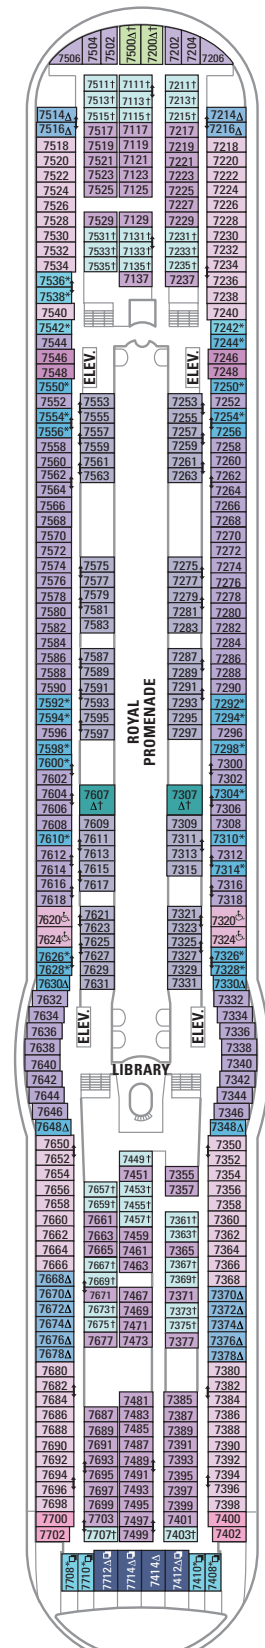

DECK 15

DECK 14

DECK 12

DECK 13

LEGENDS

- △ Stateroom with sofa bed
- \* Stateroom has third Pullman bed available
- † Stateroom has third and fourth Pullman beds available
- ◆ Stateroom with sofa bed and third Pullman bed available
- ‡ Stateroom has four additional Pullman beds available
- ‡ Connecting staterooms
- ⊕ Indicates accessible staterooms
- ⊞ Stateroom has an obstructed view

DECK 10

- SUITES RS OS GS J3 J4  
 BALCONY 1B 2B 3B 4B 6D  
 OCEAN VIEW 4M  
 INTERIOR 1V 2V 3V 4V

DECK 9

- SUITES GT J3 J4  
 BALCONY 1B 2B 3B 4B 6D  
 OCEAN VIEW 1K 1M 4M 8N  
 INTERIOR 1V 2V 3V 4V

**DECK 8**  
 SUITES **GT**  
 BALCONY **2B 3B 4B 1D 2D 5D 6D**  
 OCEAN VIEW **1K 1M**  
 INTERIOR **1Q 1T 3V 4V**

**DECK 7**  
 SUITES **J3**  
 BALCONY **2B 3B 6B 1D 2D 5D 6D**  
 OCEAN VIEW **1K 4M 8N**  
 INTERIOR **1Q 1T 3V 4V**

**DECK 6**  
 SUITES **VS**  
 BALCONY **2B 3B 6B 1D 2D 5D 6D**  
 OCEAN VIEW **1K 1M 4M 8N**  
 INTERIOR **1T 3V 6V**

DECK 5

DECK 4

DECK 3  
 OCEAN VIEW 1N 2N 3N 8N  
 INTERIOR 1V 2V