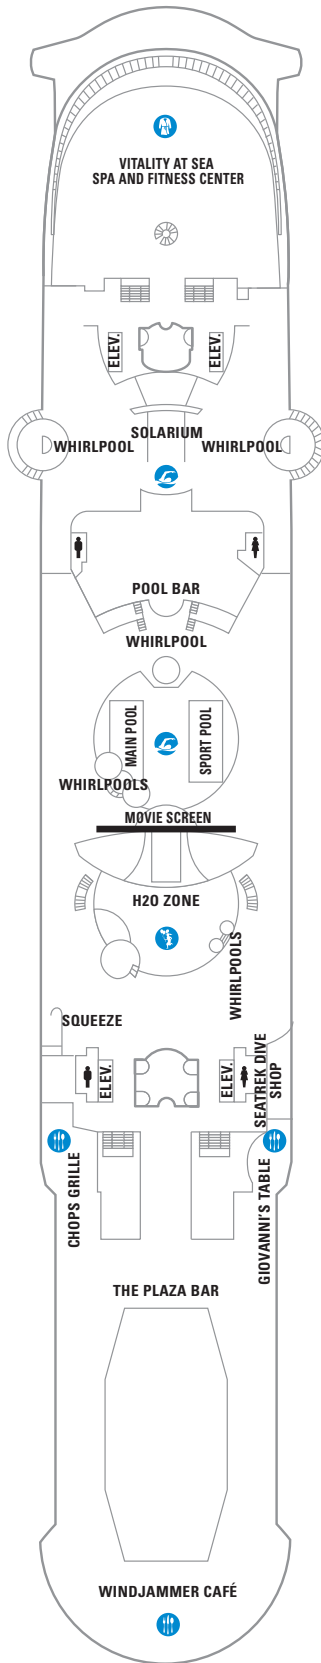

DECK 15

DECK 14

DECK 12

DECK 13

LEGENDS

- △ Stateroom with sofa bed
- \* Stateroom has third Pullman bed available
- † Stateroom has third and fourth Pullman beds available
- ◆ Stateroom with sofa bed and third Pullman bed available
- ‡ Stateroom has four additional Pullman beds available
- ‡ Connecting staterooms
- ⊕ Indicates accessible staterooms
- ⊞ Stateroom has an obstructed view

- Dining Venue
- Entertainment Area
- Bars & Lounges
- Kids & Teens Area
- Pool
- Spa
- Fitness
- Running Track
- Rock climbing
- FlowRider®
- Information
- Conference Center
- Shopping
- Casino

DECK 11