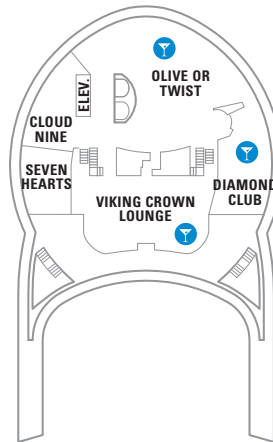

DECK 15

DECK 14

DECK 12

DECK 13

LEGENDS

- △ Stateroom with sofa bed
- \* Stateroom has third Pullman bed available
- † Stateroom has third and fourth Pullman beds available
- ◆ Stateroom with sofa bed and third Pullman bed available
- ‡ Stateroom has four additional Pullman beds available
- ‡ Connecting staterooms
- ⊕ Indicates accessible staterooms
- ⊞ Stateroom has an obstructed view

- Dining Venue
- Entertainment Area
- Bars & Lounges
- Kids & Teens Area
- Pool
- Spa
- Fitness
- Running Track
- Rock climbing
- FlowRider®
- Information
- Conference Center
- Shopping
- Casino

DECK 11

DECK 10

- SUITES RS OS GS J3 J4  
 BALCONY 1B 2B 3B 4B 6D  
 OCEAN VIEW 4M  
 INTERIOR 1V 2V 3V 4V

DECK 9

- SUITES GT J3 J4  
 BALCONY 1B 2B 3B 4B 6D  
 OCEAN VIEW 1K 1M 4M 8N  
 INTERIOR 1V 2V 3V 4V

**DECK 8**  
 SUITES **GT**  
 BALCONY **2B 3B 4B 1D 2D 5D 6D**  
 OCEAN VIEW **1K 1M**  
 INTERIOR **1Q 1T 3V 4V**

DECK 5

DECK 4

DECK 3  
 OCEAN VIEW 1N 2N 3N 8N  
 INTERIOR 1V 2V