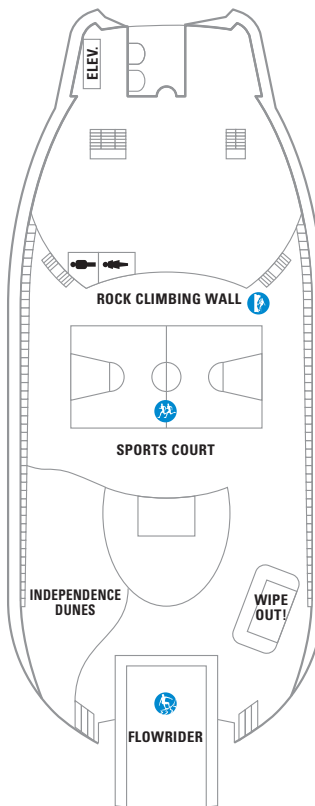

DECK 15

DECK 14

DECK 12

DECK 13

LEGENDS

- △ Stateroom with sofa bed
- \* Stateroom has third Pullman bed available
- † Stateroom has third and fourth Pullman beds available
- ◆ Stateroom with sofa bed and third Pullman bed available
- ‡ Stateroom has four additional Pullman beds available
- ‡ Connecting staterooms
- ⊕ Indicates accessible staterooms
- ⊞ Stateroom has an obstructed view

- Dining Venue
- Entertainment Area
- Bars & Lounges
- Kids & Teens Area
- Pool
- Spa
- Fitness
- Running Track
- Rock climbing
- FlowRider®
- Information
- Conference Center
- Shopping
- Casino

DECK 11

DECK 10

- SUITES RS OS GS J3 J4  
 BALCONY 1B 2B 3B 4B 6D  
 OCEAN VIEW 4M  
 INTERIOR 1V 2V 3V 4V

DECK 9

- SUITES GT J3 J4  
 BALCONY 1B 2B 3B 4B 6D  
 OCEAN VIEW 1K 1M 4M 8N  
 INTERIOR 1V 2V 3V 4V

**DECK 8**  
 SUITES **GT**  
 BALCONY **2B 3B 4B 1D 2D 5D 6D**  
 OCEAN VIEW **1K 1M**  
 INTERIOR **1Q 1T 3V 4V**