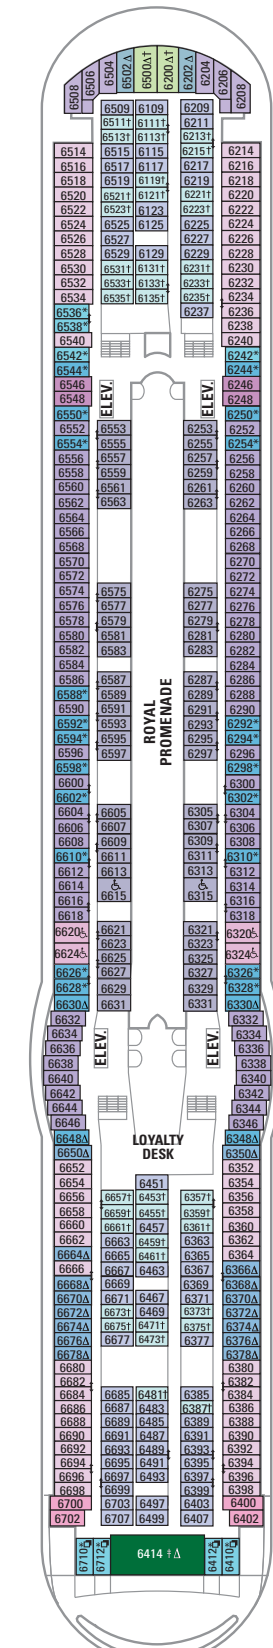

DECK 15

DECK 14

DECK 12

DECK 13

LEGENDS

- △ Stateroom with sofa bed
- \* Stateroom has third Pullman bed available
- † Stateroom has third and fourth Pullman beds available
- ◆ Stateroom with sofa bed and third Pullman bed available
- ‡ Stateroom has four additional Pullman beds available
- ‡ Connecting staterooms
- ⊕ Indicates accessible staterooms
- ⊞ Stateroom has an obstructed view

DECK 10

- SUITES RS OS GS J3 J4  
 BALCONY 1B 2B 3B 4B 6D  
 OCEAN VIEW 4M  
 INTERIOR 1V 2V 3V 4V

DECK 9

- SUITES GT J3 J4  
 BALCONY 1B 2B 3B 4B 6D  
 OCEAN VIEW 1K 1M 4M 8N  
 INTERIOR 1V 2V 3V 4V

**DECK 8**  
 SUITES **GT**  
 BALCONY **2B 3B 4B 1D 2D 5D 6D**  
 OCEAN VIEW **1K 1M**  
 INTERIOR **1Q 1T 3V 4V**

**DECK 7**  
 SUITES **J3**  
 BALCONY **2B 3B 6B 1D 2D 5D 6D**  
 OCEAN VIEW **1K 4M 8N**  
 INTERIOR **1Q 1T 3V 4V**

**DECK 6**  
 SUITES **VS**  
 BALCONY **2B 3B 6B 1D 2D 5D 6D**  
 OCEAN VIEW **1K 1M 4M 8N**  
 INTERIOR **1T 3V 6V**

DECK 5

DECK 4

DECK 3  
 OCEAN VIEW 1N 2N 3N 8N  
 INTERIOR 1V 2V