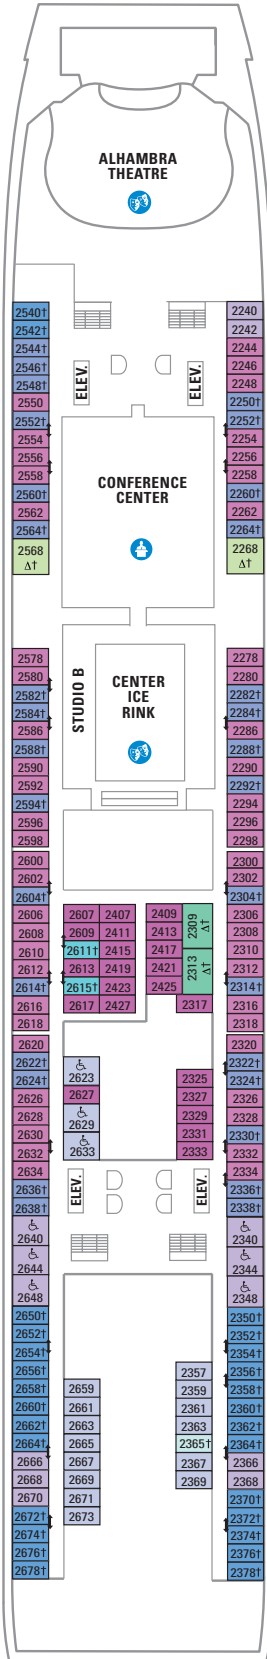

DECK 15

DECK 14

DECK 12

DECK 13

LEGENDS

- △ Stateroom with sofa bed
- \* Stateroom has third Pullman bed available
- † Stateroom has third and fourth Pullman beds available
- ◆ Stateroom with sofa bed and third Pullman bed available
- ‡ Stateroom has four additional Pullman beds available
- ‡ Connecting staterooms
- ⊕ Indicates accessible staterooms
- ⊞ Stateroom has an obstructed view

DECK 10

- SUITES RS OS GS J3 J4  
 BALCONY 1B 2B 3B 4B 6D  
 OCEAN VIEW 4M  
 INTERIOR 1V 2V 3V 4V

DECK 9

- SUITES GT J3 J4  
 BALCONY 1B 2B 3B 4B 6D  
 OCEAN VIEW 1K 1M 4M 8N  
 INTERIOR 1V 2V 3V 4V

**DECK 8**  
 SUITES **GT**  
 BALCONY **2B 3B 4B 1D 2D 5D 6D**  
 OCEAN VIEW **1K 1M**  
 INTERIOR **1Q 1T 3V 4V**

**DECK 7**  
 SUITES **J3**  
 BALCONY **2B 3B 6B 1D 2D 5D 6D**  
 OCEAN VIEW **1K 4M 8N**  
 INTERIOR **1Q 1T 3V 4V**

**DECK 6**  
 SUITES **VS**  
 BALCONY **2B 3B 6B 1D 2D 5D 6D**  
 OCEAN VIEW **1K 1M 4M 8N**  
 INTERIOR **1T 3V 6V**

DECK 5

DECK 4

DECK 3  
 OCEAN VIEW 1N 2N 3N 8N  
 INTERIOR 1V 2V