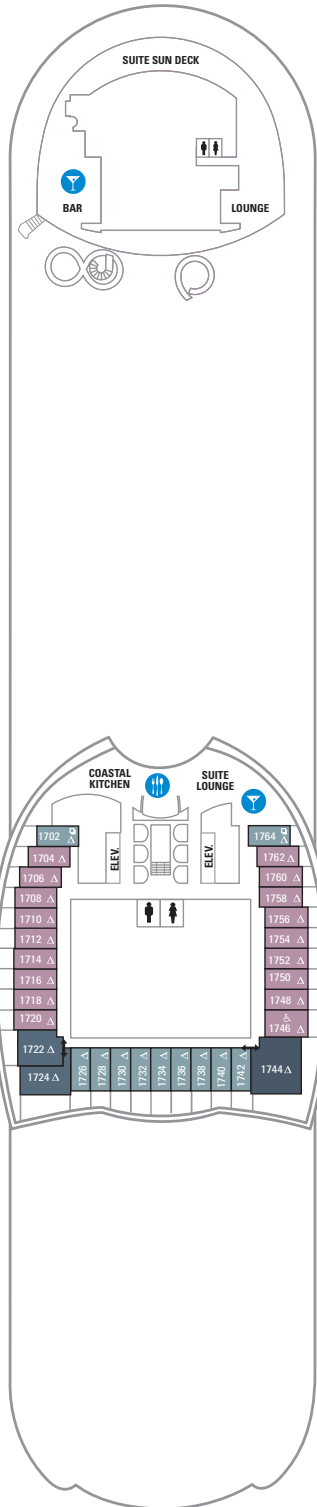

DECK 18

SUITES REFLECTING SECOND STORY OF LOFTS ON DECK 17

DECK 17

SUITES RL TL L1 L2

DECK 16

LEGENDS

- △ Stateroom with sofa bed
  - \* Stateroom has third Pullman bed available
  - + Stateroom has third and fourth Pullman beds available
  - ◆ Stateroom with sofa bed and third Pullman bed available
  - ‡ Stateroom has four additional Pullman beds available
  - ↑ Connecting staterooms
  - ♿ Indicates accessible staterooms
  - ▣ Stateroom has an obstructed view
- 
- 🍷 Dining Venue
  - 🎮 Entertainment Area
  - 🍹 Bars & Lounges
  - 👶 Kids & Teens Area
  - 🏊 Pool
  - ♨ Spa
  - 🏋 Fitness
  - 🏃 Running Track
  - 🧗 Rock climbing
  - 🌊 FlowRider®
  - ℹ Information
  - 🏢 Conference Center
  - 🛍 Shopping
  - 🎰 Casino

DECK 15

DECK 14

DECK 12

SUITES A4 OS GS J3 J4  
 BALCONY 1C 2C 1D 2D 5D 6D  
 BOARDWALK VIEW BALCONY 1I 2I 4I  
 CENTRAL PARK VIEW BALCONY 1J 2J  
 INTERIOR 1V 2V 4V

SUITES VS A3 OS GS J4  
 BALCONY 1C 2C 1D 2D 5D 6D  
 BOARDWALK VIEW BALCONY 1I 2I 4I  
 CENTRAL PARK VIEW BALCONY 1J 2J  
 INTERIOR 1V 2V 4V

**DECK 11**

SUITES **A3 OS GS J4**

BALCONY **1A 1C 2C 1D 2D SD 6D**

BOARDWALK VIEW BALCONY **1I 2I 4I**

CENTRAL PARK VIEW BALCONY **1J 2J**

OCEAN VIEW **1K 6N**

INTERIOR **1R 4U 1V 3V 4V**

**DECK 10**