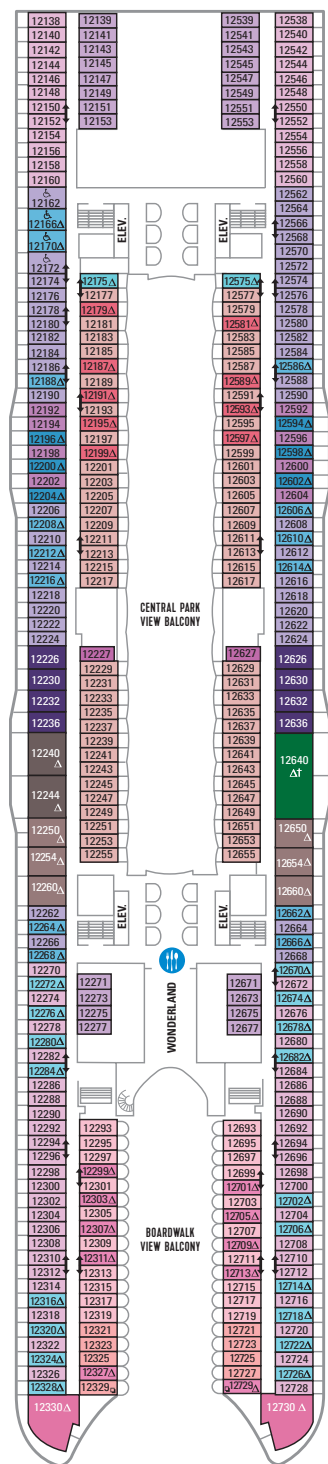

DECK 18

SUITES REFLECTING SECOND STORY OF LOFTS ON DECK 17

DECK 17

SUITES RL TL L1 L2

DECK 16

LEGENDS

- △ Stateroom with sofa bed
  - \* Stateroom has third Pullman bed available
  - + Stateroom has third and fourth Pullman beds available
  - ◆ Stateroom with sofa bed and third Pullman bed available
  - ‡ Stateroom has four additional Pullman beds available
  - ↑ Connecting staterooms
  - ♿ Indicates accessible staterooms
  - ▣ Stateroom has an obstructed view
- 
- 🍷 Dining Venue
  - 🎮 Entertainment Area
  - 🍹 Bars & Lounges
  - 👶 Kids & Teens Area
  - 🏊 Pool
  - ♨ Spa
  - 🏋 Fitness
  - 🏃 Running Track
  - 🧗 Rock climbing
  - 🌊 FlowRider®
  - ℹ Information
  - 🏢 Conference Center
  - 🛍 Shopping
  - 🎰 Casino

DECK 15

DECK 14

DECK 12

SUITES A4 OS GS J3 J4  
 BALCONY 1C 2C 1D 2D 5D 6D  
 BOARDWALK VIEW BALCONY 1I 2I 4I  
 CENTRAL PARK VIEW BALCONY 1J 2J  
 INTERIOR 1V 2V 4V

SUITES VS A3 OS GS J4  
 BALCONY 1C 2C 1D 2D 5D 6D  
 BOARDWALK VIEW BALCONY 1I 2I 4I  
 CENTRAL PARK VIEW BALCONY 1J 2J  
 INTERIOR 1V 2V 4V

**DECK 11**

SUITES **A3 OS GS J4**

BALCONY **1A 1C 2C 1D 2D SD 6D**

BOARDWALK VIEW BALCONY **1I 2I 4I**

CENTRAL PARK VIEW BALCONY **1J 2J**

OCEAN VIEW **1K 6N**

INTERIOR **1R 4U 1V 3V 4V**

**DECK 10**

BALCONY **1C 2C 1D 4D 7D 8D**

BOARDWALK VIEW BALCONY **1I 2I 4I**

OCEAN VIEW **6N**

INTERIOR **1S 4U 1V 3V 6V**

**DECK 8**

SUITES A1 GS J3 J4  
 BALCONY 1C 2C 1D 4D 7D 8D  
 BOARDWALK VIEW BALCONY 1I 2I 4I  
 OCEAN VIEW 6N  
 INTERIOR 4U 3V 6V