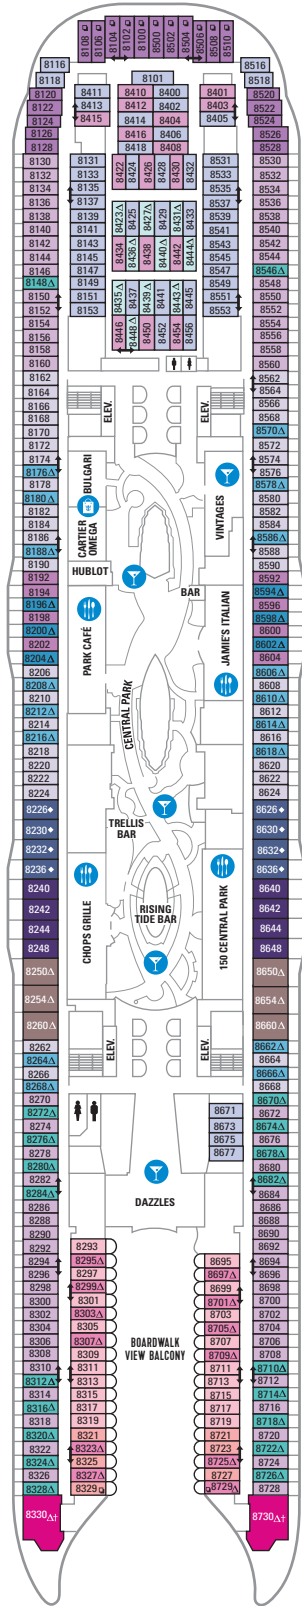

DECK 18

SUITES REFLECTING SECOND STORY OF LOFTS ON DECK 17

DECK 17

SUITES RL TL L1 L2

DECK 16

LEGENDS

- △ Stateroom with sofa bed
  - \* Stateroom has third Pullman bed available
  - + Stateroom has third and fourth Pullman beds available
  - ◆ Stateroom with sofa bed and third Pullman bed available
  - ‡ Stateroom has four additional Pullman beds available
  - ↑ Connecting staterooms
  - ♿ Indicates accessible staterooms
  - ▣ Stateroom has an obstructed view
- 
- 🍷 Dining Venue
  - 🎮 Entertainment Area
  - 🍹 Bars & Lounges
  - 👶 Kids & Teens Area
  - 🏊 Pool
  - ♨ Spa
  - 🏋 Fitness
  - 🏃 Running Track
  - 🧗 Rock climbing
  - 🌊 FlowRider®
  - ℹ Information
  - 🏢 Conference Center
  - 🛍 Shopping
  - 🎰 Casino

DECK 15

DECK 14

DECK 12

SUITES A4 OS GS J3 J4  
 BALCONY 1C 2C 1D 2D 5D 6D  
 BOARDWALK VIEW BALCONY 1I 2I 4I  
 CENTRAL PARK VIEW BALCONY 1J 2J  
 INTERIOR 1V 2V 4V

SUITES VS A3 OS GS J4  
 BALCONY 1C 2C 1D 2D 5D 6D  
 BOARDWALK VIEW BALCONY 1I 2I 4I  
 CENTRAL PARK VIEW BALCONY 1J 2J  
 INTERIOR 1V 2V 4V

**DECK 11**

SUITES **A3 OS GS J4**

BALCONY **1A 1C 2C 1D 2D SD 6D**

BOARDWALK VIEW BALCONY **1I 2I 4I**

CENTRAL PARK VIEW BALCONY **1J 2J**

OCEAN VIEW **1K 6N**

INTERIOR **1R 4U 1V 3V 4V**

**DECK 10**

BALCONY **1C 2C 1D 4D 7D 8D**

BOARDWALK VIEW BALCONY **1I 2I 4I**

OCEAN VIEW **6N**

INTERIOR **1S 4U 1V 3V 6V**

**DECK 8**

SUITES A1 GS J3 J4  
 BALCONY 1C 2C 1D 4D 7D 8D  
 BOARDWALK VIEW BALCONY 1I 2I 4I  
 OCEAN VIEW 6N  
 INTERIOR 4U 3V 6V