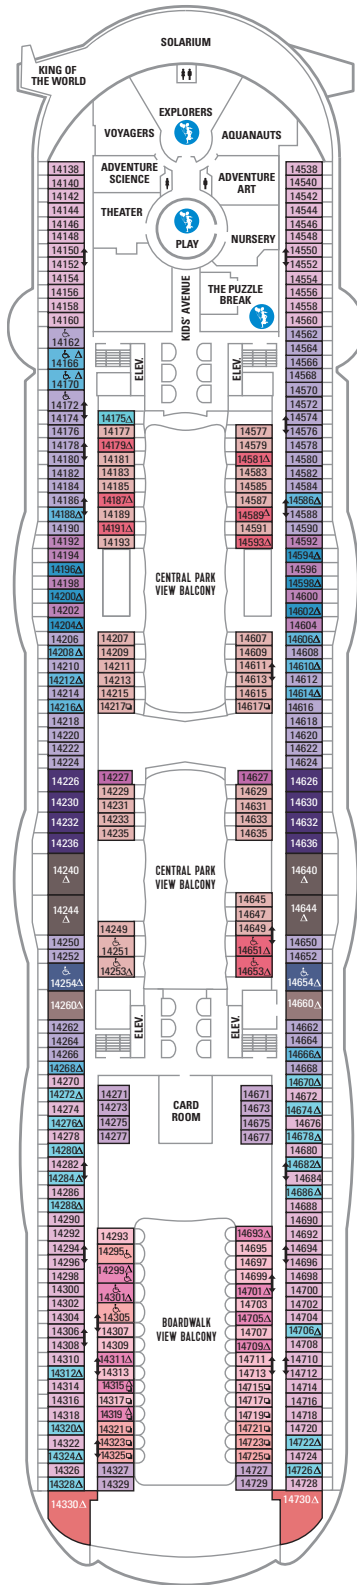

DECK 18

SUITES REFLECTING SECOND STORY OF LOFTS ON DECK 17

DECK 17

SUITES RL TL L1 L2

DECK 16

LEGENDS

- △ Stateroom with sofa bed
  - \* Stateroom has third Pullman bed available
  - + Stateroom has third and fourth Pullman beds available
  - ◆ Stateroom with sofa bed and third Pullman bed available
  - ‡ Stateroom has four additional Pullman beds available
  - ↑ Connecting staterooms
  - ♿ Indicates accessible staterooms
  - ▣ Stateroom has an obstructed view
- 
- 🍷 Dining Venue
  - 🎮 Entertainment Area
  - 🍹 Bars & Lounges
  - 👶 Kids & Teens Area
  - 🏊 Pool
  - ♨ Spa
  - 🏋 Fitness
  - 🏃 Running Track
  - 🧗 Rock climbing
  - 🌊 FlowRider®
  - ℹ Information
  - 🏢 Conference Center
  - 🛍 Shopping
  - 🎰 Casino

DECK 15

DECK 14

DECK 12

SUITES A4 OS GS J3 J4  
 BALCONY 1C 2C 1D 2D 5D 6D  
 BOARDWALK VIEW BALCONY 1I 2I 4I  
 CENTRAL PARK VIEW BALCONY 1J 2J  
 INTERIOR 1V 2V 4V

SUITES VS A3 OS GS J4  
 BALCONY 1C 2C 1D 2D 5D 6D  
 BOARDWALK VIEW BALCONY 1I 2I 4I  
 CENTRAL PARK VIEW BALCONY 1J 2J  
 INTERIOR 1V 2V 4V

**DECK 11**

SUITES **A3 OS GS J4**

BALCONY **1A 1C 2C 1D 2D SD 6D**

BOARDWALK VIEW BALCONY **1I 2I 4I**

CENTRAL PARK VIEW BALCONY **1J 2J**

OCEAN VIEW **1K 6N**

INTERIOR **1R 4U 1V 3V 4V**

**DECK 10**