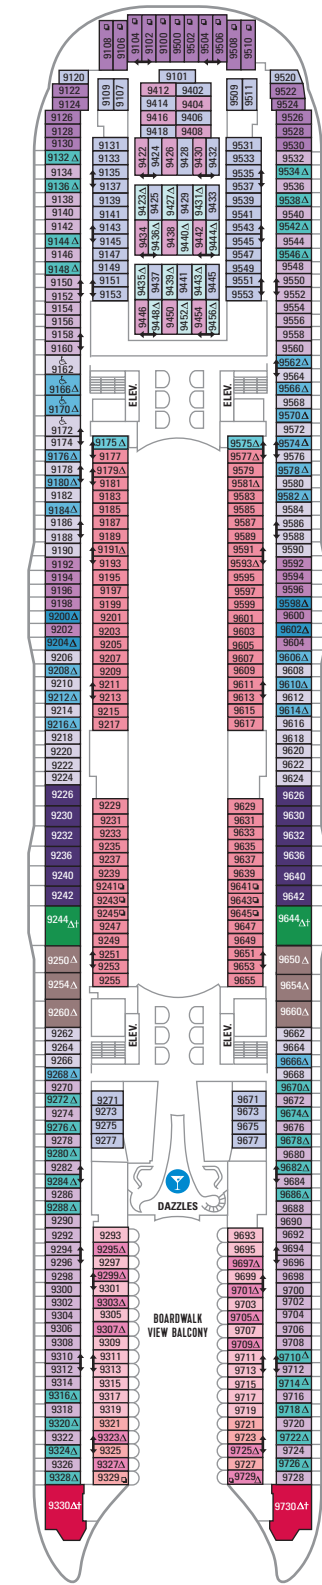

DECK 18

SUITES REFLECTING SECOND STORY OF LOFTS ON DECK 17

DECK 17

SUITES RL TL L1 L2

DECK 16

LEGENDS

- △ Stateroom with sofa bed
  - \* Stateroom has third Pullman bed available
  - + Stateroom has third and fourth Pullman beds available
  - ◆ Stateroom with sofa bed and third Pullman bed available
  - ‡ Stateroom has four additional Pullman beds available
  - ↑ Connecting staterooms
  - ♿ Indicates accessible staterooms
  - ▣ Stateroom has an obstructed view
- 
- 🍷 Dining Venue
  - 🎮 Entertainment Area
  - 🍹 Bars & Lounges
  - 👶 Kids & Teens Area
  - 🏊 Pool
  - ♨ Spa
  - 🏋 Fitness
  - 🏃 Running Track
  - 🧗 Rock climbing
  - 🌊 FlowRider®
  - ℹ Information
  - 🏢 Conference Center
  - 🛍 Shopping
  - 🎰 Casino

**DECK 11**

SUITES **A3 OS GS J4**

BALCONY **1A 1C 2C 1D 2D SD 6D**

BOARDWALK VIEW BALCONY **1I 2I 4I**

CENTRAL PARK VIEW BALCONY **1J 2J**

OCEAN VIEW **1K 6N**

INTERIOR **1R 4U 1V 3V 4V**

**DECK 10**

SUITES **A2 OS GT GS J4**

BALCONY **1C 2C 1D 2D SD 6D**

BOARDWALK VIEW BALCONY **1I 2I 4I**

CENTRAL PARK VIEW BALCONY **1J 2J**

OCEAN VIEW **6N**

INTERIOR **4U 1V 3V 4V**

**DECK 9**

SUITES **A2 GT GS J4**

BALCONY **1C 2C 1D 4D 7D 8D**

BOARDWALK VIEW BALCONY **1I 2I 4I**

OCEAN VIEW **6N**

INTERIOR **1S 4U 1V 3V 6V**

**DECK 8**

SUITES A1 GS J3 J4  
 BALCONY 1C 2C 1D 4D 7D 8D  
 BOARDWALK VIEW BALCONY 1I 2I 4I  
 OCEAN VIEW 6N  
 INTERIOR 4U 3V 6V