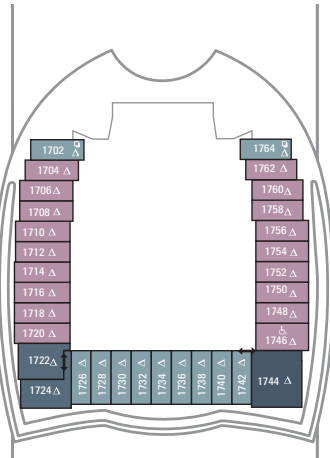

DECK 18

SUITES REFLECTING SECOND STORY OF LOFTS ON DECK 17

DECK 17

SUITES RL TL L1 L2

DECK 16

LEGENDS

- △ Stateroom with sofa bed
  - \* Stateroom has third Pullman bed available
  - + Stateroom has third and fourth Pullman beds available
  - ◆ Stateroom with sofa bed and third Pullman bed available
  - ‡ Stateroom has four additional Pullman beds available
  - ↑ Connecting staterooms
  - ♿ Indicates accessible staterooms
  - ▣ Stateroom has an obstructed view
- 
- 🍷 Dining Venue
  - 🎮 Entertainment Area
  - 🍹 Bars & Lounges
  - 👶 Kids & Teens Area
  - 🏊 Pool
  - ♨ Spa
  - 🏋 Fitness
  - 🏃 Running Track
  - 🧗 Rock climbing
  - 🌊 FlowRider®
  - ℹ Information
  - 🏢 Conference Center
  - 🛍 Shopping
  - 🎰 Casino

DECK 15

DECK 14

DECK 12

SUITES A4 OS GS J3 J4  
 BALCONY 1C 2C 1D 2D 5D 6D  
 BOARDWALK VIEW BALCONY 1I 2I 4I  
 CENTRAL PARK VIEW BALCONY 1J 2J  
 INTERIOR 1V 2V 4V

SUITES VS A3 OS GS J4  
 BALCONY 1C 2C 1D 2D 5D 6D  
 BOARDWALK VIEW BALCONY 1I 2I 4I  
 CENTRAL PARK VIEW BALCONY 1J 2J  
 INTERIOR 1V 2V 4V

**DECK 11**

SUITES **A3 OS GS J4**

BALCONY **1A 1C 2C 1D 2D SD 6D**

BOARDWALK VIEW BALCONY **1I 2I 4I**

CENTRAL PARK VIEW BALCONY **1J 2J**

OCEAN VIEW **1K 6N**

INTERIOR **1R 4U 1V 3V 4V**

**DECK 10**