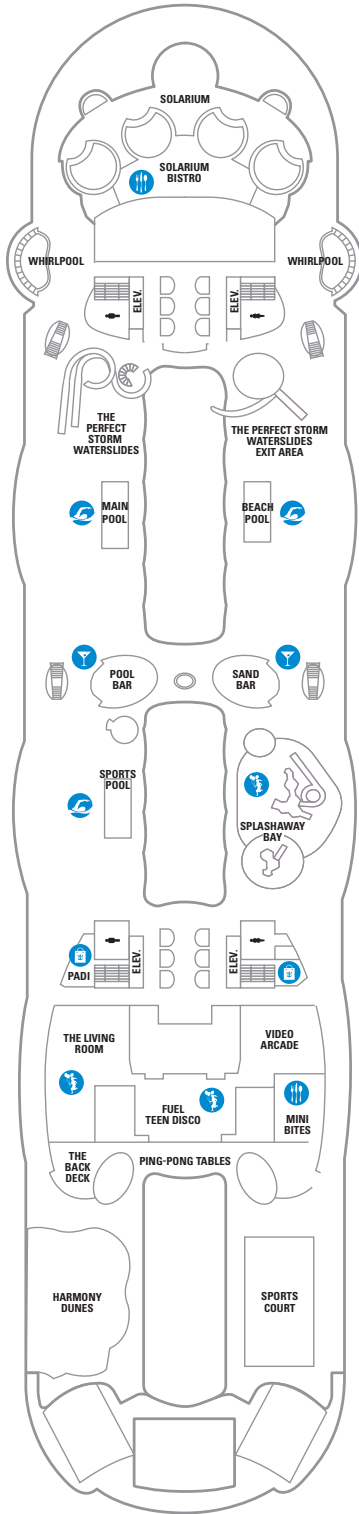

DECK 18

SUITES REFLECTING SECOND STORY OF LOFTS ON DECK 17

DECK 17

SUITES RL TL L1 L2

DECK 16

LEGENDS

- △ Stateroom with sofa bed
  - \* Stateroom has third Pullman bed available
  - + Stateroom has third and fourth Pullman beds available
  - ◆ Stateroom with sofa bed and third Pullman bed available
  - ‡ Stateroom has four additional Pullman beds available
  - ↑ Connecting staterooms
  - ♿ Indicates accessible staterooms
  - ▣ Stateroom has an obstructed view
- 
- 🍷 Dining Venue
  - 🎮 Entertainment Area
  - 🍹 Bars & Lounges
  - 👶 Kids & Teens Area
  - 🏊 Pool
  - ♨ Spa
  - 🏋 Fitness
  - 🏃 Running Track
  - 🧗 Rock climbing
  - 🌊 FlowRider®
  - ℹ Information
  - 🏢 Conference Center
  - 🛍 Shopping
  - 🎰 Casino

DECK 15

DECK 14

DECK 12

SUITES A4 OS GS J3 J4  
 BALCONY 1C 2C 1D 2D 5D 6D  
 BOARDWALK VIEW BALCONY 1I 2I 4I  
 CENTRAL PARK VIEW BALCONY 1J 2J  
 INTERIOR 1V 2V 4V

SUITES VS A3 OS GS J4  
 BALCONY 1C 2C 1D 2D 5D 6D  
 BOARDWALK VIEW BALCONY 1I 2I 4I  
 CENTRAL PARK VIEW BALCONY 1J 2J  
 INTERIOR 1V 2V 4V

**DECK 11**

SUITES **A3 OS GS J4**

BALCONY **1A 1C 2C 1D 2D SD 6D**

BOARDWALK VIEW BALCONY **1I 2I 4I**

CENTRAL PARK VIEW BALCONY **1J 2J**

OCEAN VIEW **1K 6N**

INTERIOR **1R 4U 1V 3V 4V**

**DECK 10**