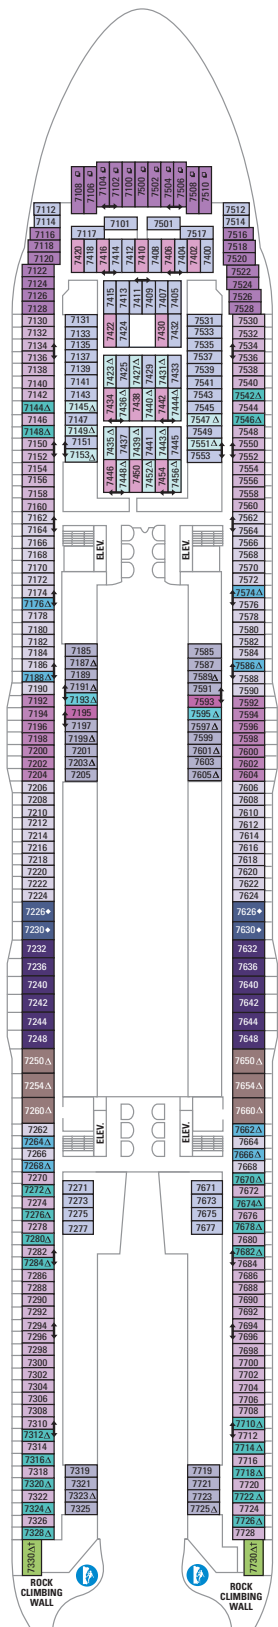

DECK 7

SUITES GS J3 J4
BALCONY 1A 2C 1D 4D 7D 8D
OCEAN VIEW 6N
INTERIOR 1T 4U 1V 2V 3V 6V