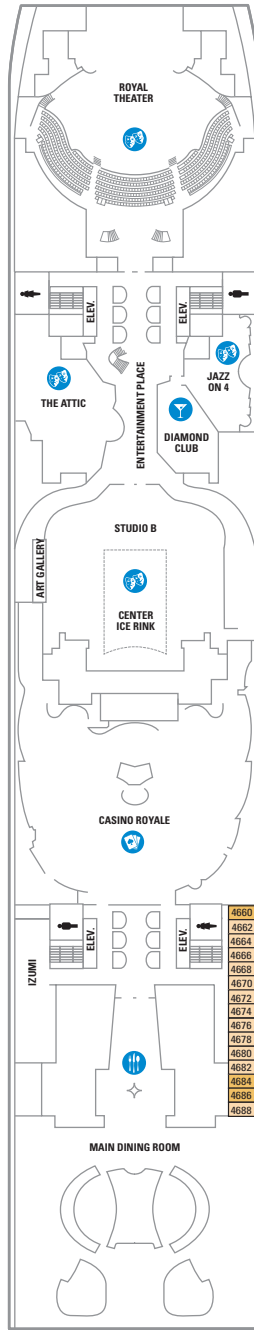

DECK 18

SUITES REFLECTING SECOND STORY OF LOFTS ON DECK 17

DECK 17

SUITES RL TL L1 L2

DECK 16

LEGENDS

- △ Stateroom with sofa bed
  - \* Stateroom has third Pullman bed available
  - + Stateroom has third and fourth Pullman beds available
  - ◆ Stateroom with sofa bed and third Pullman bed available
  - ‡ Stateroom has four additional Pullman beds available
  - ↑ Connecting staterooms
  - ♿ Indicates accessible staterooms
  - ▣ Stateroom has an obstructed view
- 
- 🍷 Dining Venue
  - 🎮 Entertainment Area
  - 🍹 Bars & Lounges
  - 👶 Kids & Teens Area
  - 🏊 Pool
  - ♨ Spa
  - 🏋 Fitness
  - 🏃 Running Track
  - 🧗 Rock climbing
  - 🌊 FlowRider®
  - ℹ Information
  - 🏢 Conference Center
  - 🛍 Shopping
  - 🎰 Casino

**DECK 11**

SUITES **A3 OS GS J4**

BALCONY **1A 1C 2C 1D 2D SD 6D**

BOARDWALK VIEW BALCONY **1I 2I 4I**

CENTRAL PARK VIEW BALCONY **1J 2J**

OCEAN VIEW **1K 6N**

INTERIOR **1R 4U 1V 3V 4V**

**DECK 10**

BALCONY **1C 2C 1D 4D 7D 8D**

BOARDWALK VIEW BALCONY **1I 2I 4I**

OCEAN VIEW **6N**

INTERIOR **1S 4U 1V 3V 6V**

**DECK 8**

SUITES A1 GS J3 J4  
 BALCONY 1C 2C 1D 4D 7D 8D  
 BOARDWALK VIEW BALCONY 1I 2I 4I  
 OCEAN VIEW 6N  
 INTERIOR 4U 3V 6V

**DECK 7**

SUITES GS J3 J4  
 BALCONY 1A 2C 1D 4D 7D 8D  
 OCEAN VIEW 6N  
 INTERIOR 1T 4U 1V 2V 3V 6V

**DECK 6**

SUITES GS J3 J4  
 BALCONY 1C 2C 1D 4D 7D 8D  
 INTERIOR 4U 1V 2V 3V 6V

DECK 5

DECK 4

OCEAN VIEW 2O  
INTERIOR 2W