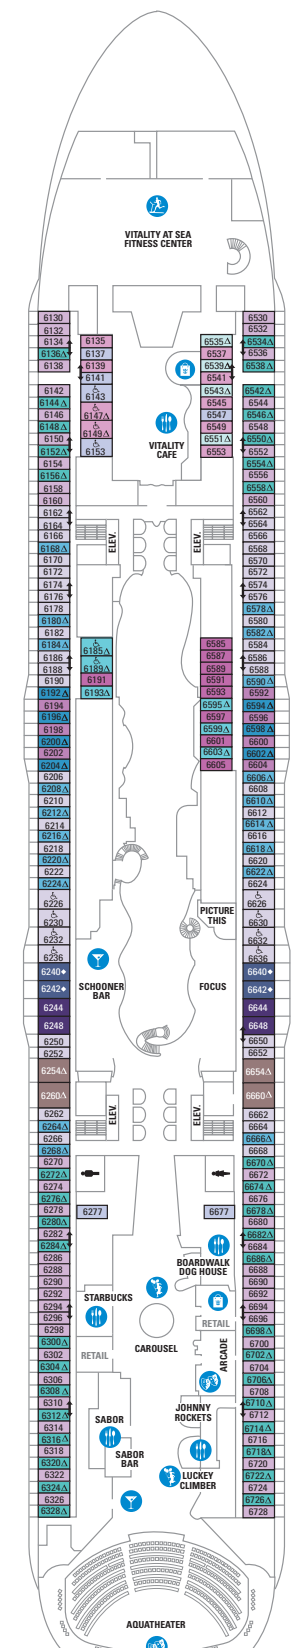

DECK 18

SUITES REFLECTING SECOND STORY OF LOFTS ON DECK 17

DECK 17

SUITES RL TL L1 L2

DECK 16

LEGENDS

- △ Stateroom with sofa bed
  - \* Stateroom has third Pullman bed available
  - + Stateroom has third and fourth Pullman beds available
  - ◆ Stateroom with sofa bed and third Pullman bed available
  - ‡ Stateroom has four additional Pullman beds available
  - ↑ Connecting staterooms
  - ♿ Indicates accessible staterooms
  - ▣ Stateroom has an obstructed view
- 
- 🍷 Dining Venue
  - 🎮 Entertainment Area
  - 🍹 Bars & Lounges
  - 👶 Kids & Teens Area
  - 🏊 Pool
  - ♨ Spa
  - 🏋 Fitness
  - 🏃 Running Track
  - 🧗 Rock climbing
  - 🌊 FlowRider®
  - ℹ Information
  - 🏢 Conference Center
  - 🛍 Shopping
  - 🎰 Casino

**DECK 11**

SUITES **A3 OS GS J4**

BALCONY **1A 1C 2C 1D 2D SD 6D**

BOARDWALK VIEW BALCONY **1I 2I 4I**

CENTRAL PARK VIEW BALCONY **1J 2J**

OCEAN VIEW **1K 6N**

INTERIOR **1R 4U 1V 3V 4V**

**DECK 10**

BALCONY **1C 2C 1D 4D 7D 8D**

BOARDWALK VIEW BALCONY **1I 2I 4I**

OCEAN VIEW **6N**

INTERIOR **1S 4U 1V 3V 6V**

**DECK 8**

SUITES A1 GS J3 J4  
 BALCONY 1C 2C 1D 4D 7D 8D  
 BOARDWALK VIEW BALCONY 1I 2I 4I  
 OCEAN VIEW 6N  
 INTERIOR 4U 3V 6V

**DECK 7**

SUITES GS J3 J4  
 BALCONY 1A 2C 1D 4D 7D 8D  
 OCEAN VIEW 6N  
 INTERIOR 1T 4U 1V 2V 3V 6V

**DECK 6**

SUITES GS J3 J4  
 BALCONY 1C 2C 1D 4D 7D 8D  
 INTERIOR 4U 1V 2V 3V 6V

DECK 5

DECK 4

OCEAN VIEW 2O  
INTERIOR 2W