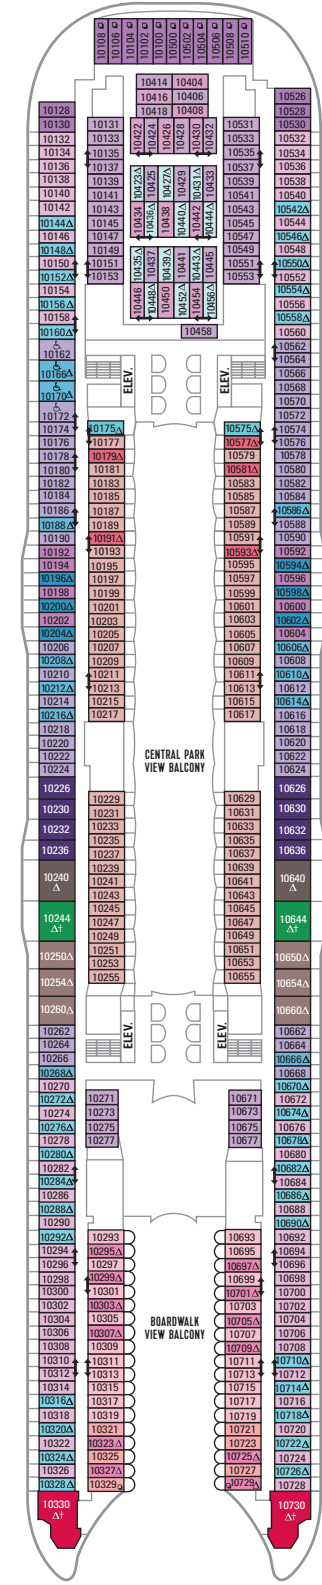

DECK 18

SUITES REFLECTING SECOND STORY OF LOFTS ON DECK 17

DECK 17

SUITES RL TL L1 L2

DECK 16

LEGENDS

- △ Stateroom with sofa bed
  - \* Stateroom has third Pullman bed available
  - + Stateroom has third and fourth Pullman beds available
  - ◆ Stateroom with sofa bed and third Pullman bed available
  - ‡ Stateroom has four additional Pullman beds available
  - ↑ Connecting staterooms
  - ♿ Indicates accessible staterooms
  - ▣ Stateroom has an obstructed view
- 
- 🍷 Dining Venue
  - 🎮 Entertainment Area
  - 🍹 Bars & Lounges
  - 👶 Kids & Teens Area
  - 🏊 Pool
  - ♨ Spa
  - 🏋 Fitness
  - 🏃 Running Track
  - 🧗 Rock climbing
  - 🌊 FlowRider®
  - ℹ Information
  - 🏢 Conference Center
  - 🛍 Shopping
  - 🎰 Casino

**DECK 11**

SUITES **A3 OS GS J4**

BALCONY **1A 1C 2C 1D 2D SD 6D**

BOARDWALK VIEW BALCONY **1I 2I 4I**

CENTRAL PARK VIEW BALCONY **1J 2J**

OCEAN VIEW **1K 6N**

INTERIOR **1R 4U 1V 3V 4V**

**DECK 10**

SUITES **A2 OS GT GS J4**

BALCONY **1C 2C 1D 2D SD 6D**

BOARDWALK VIEW BALCONY **1I 2I 4I**

CENTRAL PARK VIEW BALCONY **1J 2J**

OCEAN VIEW **6N**

INTERIOR **4U 1V 3V 4V**

**DECK 9**

SUITES **A2 GT GS J4**

BALCONY **1C 2C 1D 4D 7D 8D**

BOARDWALK VIEW BALCONY **1I 2I 4I**

OCEAN VIEW **6N**

INTERIOR **1S 4U 1V 3V 6V**

**DECK 8**

SUITES A1 GS J3 J4  
 BALCONY 1C 2C 1D 4D 7D 8D  
 BOARDWALK VIEW BALCONY 1I 2I 4I  
 OCEAN VIEW 6N  
 INTERIOR 4U 3V 6V