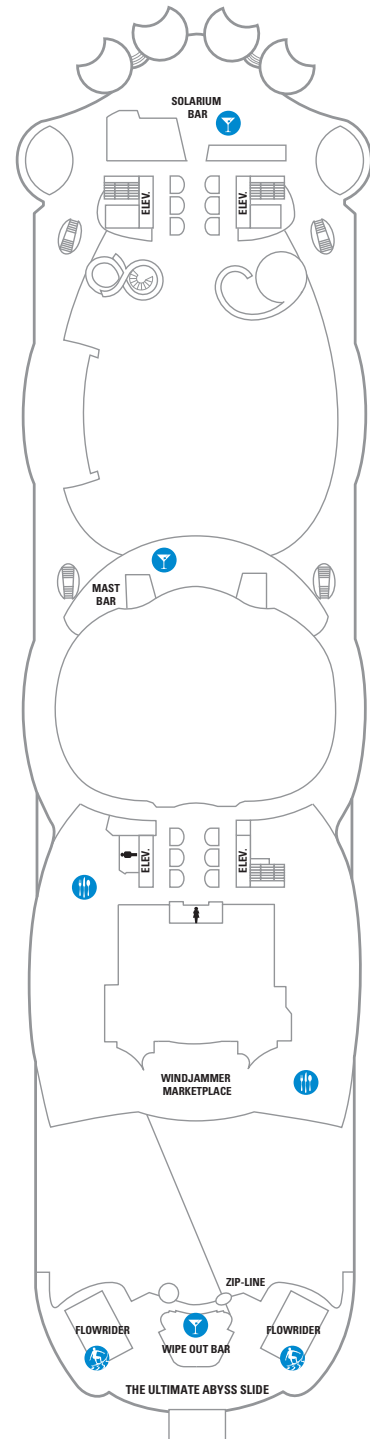

DECK 18

SUITES REFLECTING SECOND STORY OF LOFTS ON DECK 17

DECK 17

SUITES RL TL L1 L2

DECK 16

LEGENDS

- △ Stateroom with sofa bed
  - \* Stateroom has third Pullman bed available
  - + Stateroom has third and fourth Pullman beds available
  - ◆ Stateroom with sofa bed and third Pullman bed available
  - ‡ Stateroom has four additional Pullman beds available
  - ↑ Connecting staterooms
  - ♿ Indicates accessible staterooms
  - ▣ Stateroom has an obstructed view
- 
- 🍷 Dining Venue
  - 🎮 Entertainment Area
  - 🍹 Bars & Lounges
  - 👶 Kids & Teens Area
  - 🏊 Pool
  - ♨ Spa
  - 🏋 Fitness
  - 🏃 Running Track
  - 🧗 Rock climbing
  - 🌊 FlowRider®
  - ℹ Information
  - 🏢 Conference Center
  - 🛍 Shopping
  - 🎰 Casino

DECK 15

DECK 14

DECK 12

SUITES A4 OS GS J3 J4  
 BALCONY 1C 2C 1D 2D 5D 6D  
 BOARDWALK VIEW BALCONY 1I 2I 4I  
 CENTRAL PARK VIEW BALCONY 1J 2J  
 INTERIOR 1V 2V 4V

SUITES VS A3 OS GS J4  
 BALCONY 1C 2C 1D 2D 5D 6D  
 BOARDWALK VIEW BALCONY 1I 2I 4I  
 CENTRAL PARK VIEW BALCONY 1J 2J  
 INTERIOR 1V 2V 4V

**DECK 11**

SUITES **A3 OS GS J4**

BALCONY **1A 1C 2C 1D 2D SD 6D**

BOARDWALK VIEW BALCONY **1I 2I 4I**

CENTRAL PARK VIEW BALCONY **1J 2J**

OCEAN VIEW **1K 6N**

INTERIOR **1R 4U 1V 3V 4V**

**DECK 10**