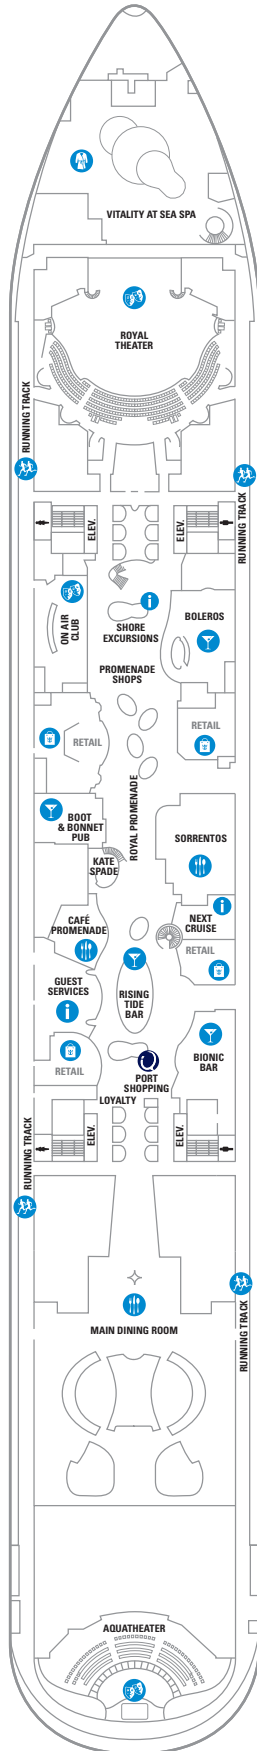

DECK 18

SUITES REFLECTING SECOND STORY OF LOFTS ON DECK 17

DECK 17

SUITES RL TL L1 L2

DECK 16

LEGENDS

- △ Stateroom with sofa bed
  - \* Stateroom has third Pullman bed available
  - + Stateroom has third and fourth Pullman beds available
  - ◆ Stateroom with sofa bed and third Pullman bed available
  - ‡ Stateroom has four additional Pullman beds available
  - ↑ Connecting staterooms
  - ♿ Indicates accessible staterooms
  - ▣ Stateroom has an obstructed view
- 
- 🍷 Dining Venue
  - 🎮 Entertainment Area
  - 🍹 Bars & Lounges
  - 👶 Kids & Teens Area
  - 🏊 Pool
  - ♨ Spa
  - 🏋 Fitness
  - 🏃 Running Track
  - 🧗 Rock climbing
  - 🌊 FlowRider®
  - ℹ Information
  - 🏢 Conference Center
  - 🛍 Shopping
  - 🎰 Casino

**DECK 11**

SUITES **A3 OS GS J4**

BALCONY **1A 1C 2C 1D 2D SD 6D**

BOARDWALK VIEW BALCONY **1I 2I 4I**

CENTRAL PARK VIEW BALCONY **1J 2J**

OCEAN VIEW **1K 6N**

INTERIOR **1R 4U 1V 3V 4V**

**DECK 10**

BALCONY **1C 2C 1D 4D 7D 8D**

BOARDWALK VIEW BALCONY **1I 2I 4I**

OCEAN VIEW **6N**

INTERIOR **1S 4U 1V 3V 6V**

**DECK 8**

SUITES A1 GS J3 J4  
 BALCONY 1C 2C 1D 4D 7D 8D  
 BOARDWALK VIEW BALCONY 1I 2I 4I  
 OCEAN VIEW 6N  
 INTERIOR 4U 3V 6V

**DECK 7**

SUITES GS J3 J4  
 BALCONY 1A 2C 1D 4D 7D 8D  
 OCEAN VIEW 6N  
 INTERIOR 1T 4U 1V 2V 3V 6V

**DECK 6**

SUITES GS J3 J4  
 BALCONY 1C 2C 1D 4D 7D 8D  
 INTERIOR 4U 1V 2V 3V 6V

DECK 5

DECK 4

OCEAN VIEW 2O  
INTERIOR 2W