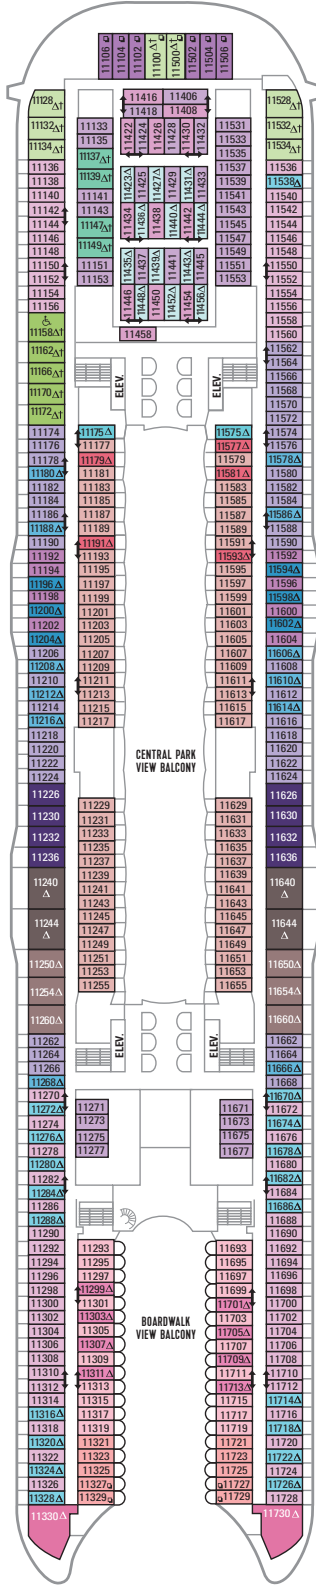

DECK 18

SUITES REFLECTING SECOND STORY OF LOFTS ON DECK 17

DECK 17

SUITES RL TL L1 L2

DECK 16

LEGENDS

- △ Stateroom with sofa bed
  - \* Stateroom has third Pullman bed available
  - + Stateroom has third and fourth Pullman beds available
  - ◆ Stateroom with sofa bed and third Pullman bed available
  - ‡ Stateroom has four additional Pullman beds available
  - ↑ Connecting staterooms
  - ♿ Indicates accessible staterooms
  - ▣ Stateroom has an obstructed view
- 
- 🍷 Dining Venue
  - 🎮 Entertainment Area
  - 🍹 Bars & Lounges
  - 👶 Kids & Teens Area
  - 🏊 Pool
  - ♨ Spa
  - 🏋 Fitness
  - 🏃 Running Track
  - 🧗 Rock climbing
  - 🌊 FlowRider®
  - ℹ Information
  - 🏢 Conference Center
  - 🛍 Shopping
  - 🎰 Casino

DECK 15

DECK 14

DECK 12

SUITES A4 OS GS J3 J4  
 BALCONY 1C 2C 1D 2D 5D 6D  
 BOARDWALK VIEW BALCONY 1I 2I 4I  
 CENTRAL PARK VIEW BALCONY 1J 2J  
 INTERIOR 1V 2V 4V

SUITES VS A3 OS GS J4  
 BALCONY 1C 2C 1D 2D 5D 6D  
 BOARDWALK VIEW BALCONY 1I 2I 4I  
 CENTRAL PARK VIEW BALCONY 1J 2J  
 INTERIOR 1V 2V 4V

**DECK 11**

SUITES **A3 OS GS J4**

BALCONY **1A 1C 2C 1D 2D SD 6D**

BOARDWALK VIEW BALCONY **1I 2I 4I**

CENTRAL PARK VIEW BALCONY **1J 2J**

OCEAN VIEW **1K 6N**

INTERIOR **1R 4U 1V 3V 4V**

**DECK 10**

BALCONY **1C 2C 1D 4D 7D 8D**

BOARDWALK VIEW BALCONY **1I 2I 4I**

OCEAN VIEW **6N**

INTERIOR **1S 4U 1V 3V 6V**

**DECK 8**

SUITES A1 GS J3 J4  
 BALCONY 1C 2C 1D 4D 7D 8D  
 BOARDWALK VIEW BALCONY 1I 2I 4I  
 OCEAN VIEW 6N  
 INTERIOR 4U 3V 6V