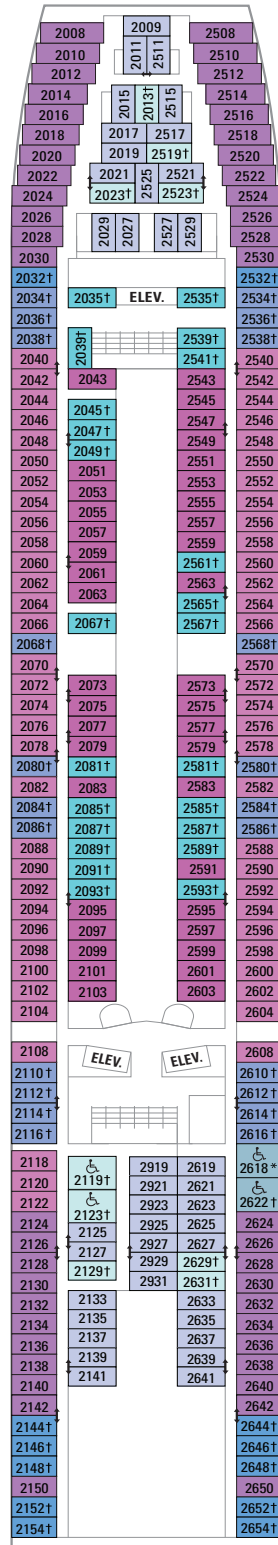

DECK 2
OCEAN VIEW 1M 1N 2N 3N 6N
INTERIOR 1V 2V 3V 6V