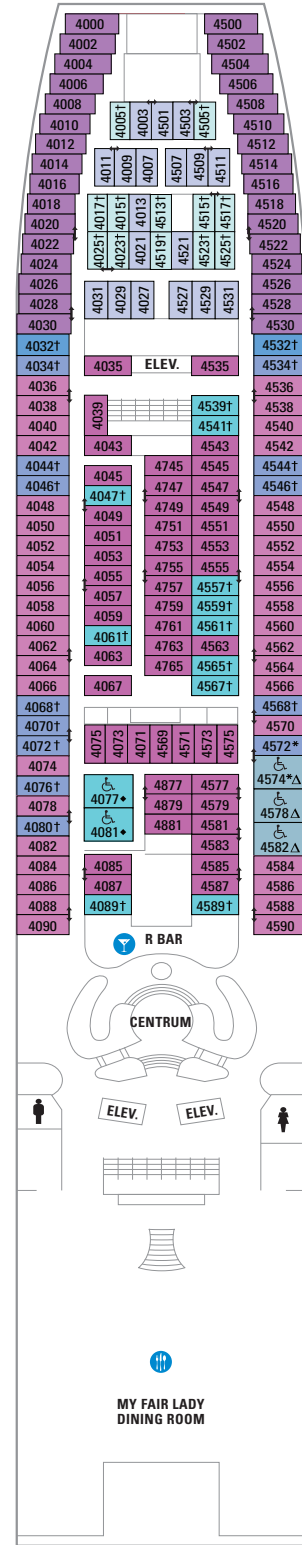

DECK 4

OCEAN VIEW 1M 1N 2N 3N 6N
INTERIOR 1V 2V 3V 6V