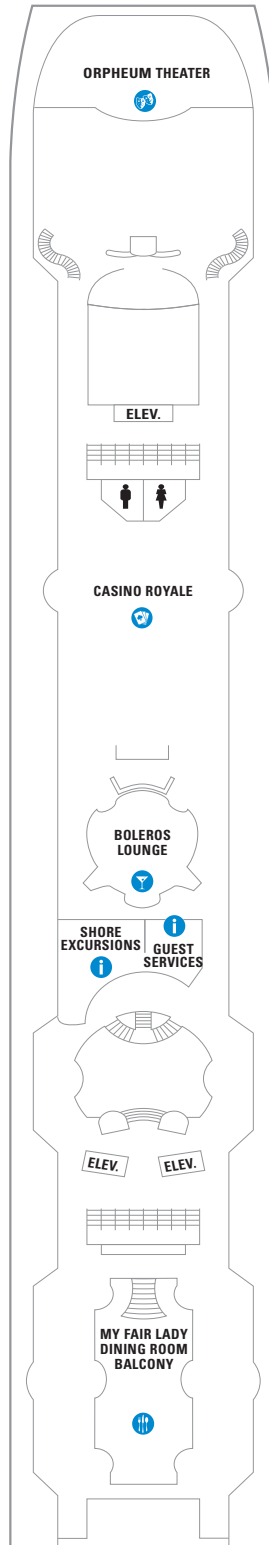

DECK 12

DECK 11

DECK 10

**LEGENDS**

- △ Stateroom with sofa bed
  - \* Stateroom has third Pullman bed available
  - + Stateroom has third and fourth Pullman beds available
  - ◆ Stateroom with sofa bed and third Pullman bed available
  - ‡ Stateroom has four additional Pullman beds available
  - ↓ Connecting staterooms
  - ♿ Indicates accessible staterooms
  - ▣ Stateroom has an obstructed view
- 
- 🍷 Dining Venue
  - 🎮 Entertainment Area
  - 🍸 Bars & Lounges
  - 👶 Kids & Teens Area
  - 🏊 Pool
  - ♨ Spa
  - 🧘 Fitness
  - 🏃 Running Track
  - 🧗 Rock climbing
  - 🌊 FlowRider®
  - ℹ Information
  - 🏢 Conference Center
  - 🛍 Shopping
  - 🎰 Casino

DECK 9

DECK 8

SUITES RS OS GT GS J3  
 BALCONY 1B  
 OCEAN VIEW 1K 1M  
 INTERIOR 1R 1V 2V 3V 4V

DECK 7

SUITES J3  
 BALCONY 1B 3B  
 OCEAN VIEW 1M 3N  
 INTERIOR 1V 2V 3V 4V

DECK 6

DECK 5

DECK 4