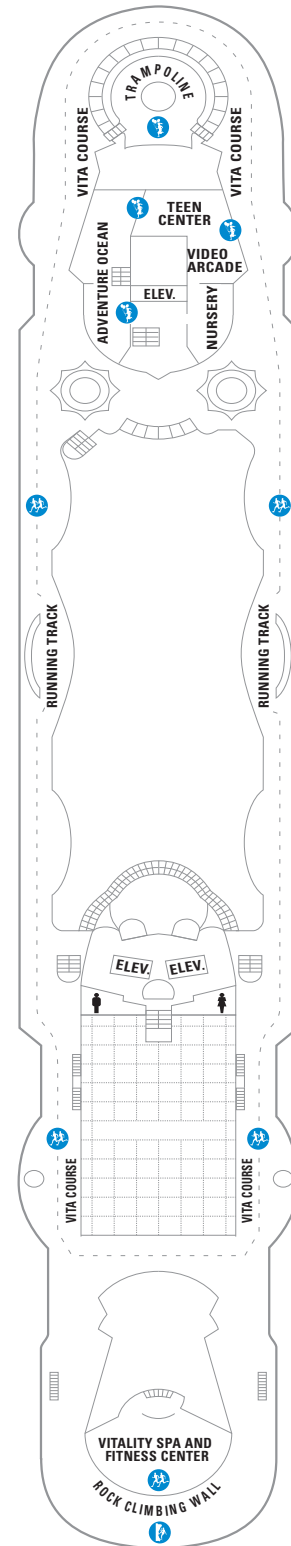

DECK 12

DECK 11

DECK 10

**LEGENDS**

- △ Stateroom with sofa bed
  - \* Stateroom has third Pullman bed available
  - + Stateroom has third and fourth Pullman beds available
  - ◆ Stateroom with sofa bed and third Pullman bed available
  - ‡ Stateroom has four additional Pullman beds available
  - ↓ Connecting staterooms
  - ♿ Indicates accessible staterooms
  - ▣ Stateroom has an obstructed view
- 
- 🍷 Dining Venue
  - 🎮 Entertainment Area
  - 🍸 Bars & Lounges
  - 👶 Kids & Teens Area
  - 🏊 Pool
  - ♨ Spa
  - 🧘 Fitness
  - 🏃 Running Track
  - 🧗 Rock climbing
  - 🌊 FlowRider®
  - ℹ Information
  - 🏢 Conference Center
  - 🛍 Shopping
  - 🎰 Casino