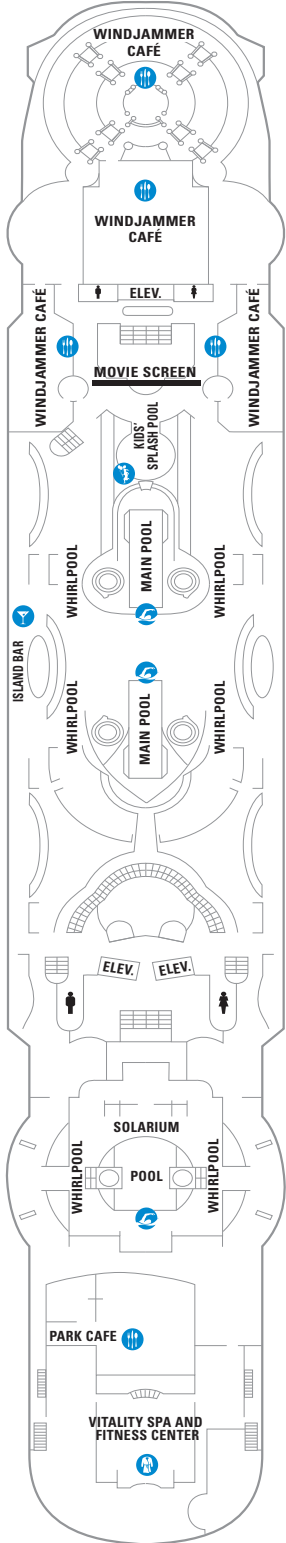

DECK 12

DECK 11

DECK 10

**LEGENDS**

- △ Stateroom with sofa bed
  - \* Stateroom has third Pullman bed available
  - + Stateroom has third and fourth Pullman beds available
  - ◆ Stateroom with sofa bed and third Pullman bed available
  - ‡ Stateroom has four additional Pullman beds available
  - ↓ Connecting staterooms
  - ♿ Indicates accessible staterooms
  - ▣ Stateroom has an obstructed view
- 
- 🍷 Dining Venue
  - 🎮 Entertainment Area
  - 🍸 Bars & Lounges
  - 👶 Kids & Teens Area
  - 🏊 Pool
  - ♨ Spa
  - 🧘 Fitness
  - 🏃 Running Track
  - 🧗 Rock climbing
  - 🌊 FlowRider®
  - ℹ Information
  - 🏢 Conference Center
  - 🛍 Shopping
  - 🎰 Casino

DECK 9

DECK 8

SUITES RS OS GT GS J3  
 BALCONY 1B  
 OCEAN VIEW 1K 1M  
 INTERIOR 1R 1V 2V 3V 4V

DECK 7

SUITES J3  
 BALCONY 1B 3B  
 OCEAN VIEW 1M 3N  
 INTERIOR 1V 2V 3V 4V

DECK 6

DECK 5

DECK 4