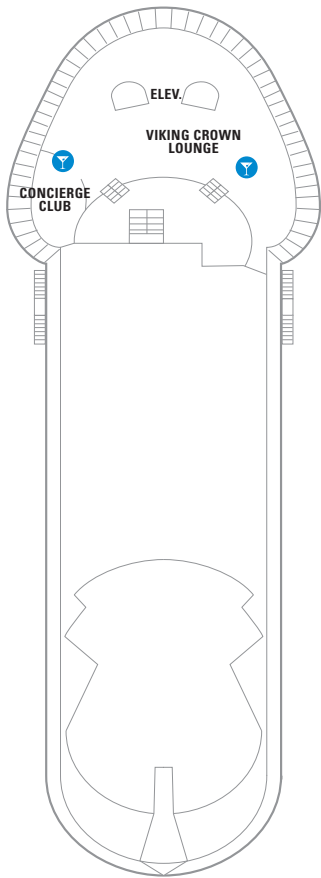

DECK 12

DECK 11

DECK 10

**LEGENDS**

- △ Stateroom with sofa bed
  - \* Stateroom has third Pullman bed available
  - + Stateroom has third and fourth Pullman beds available
  - ◆ Stateroom with sofa bed and third Pullman bed available
  - ‡ Stateroom has four additional Pullman beds available
  - ↓ Connecting staterooms
  - ♿ Indicates accessible staterooms
  - ▣ Stateroom has an obstructed view
- 
- 🍷 Dining Venue
  - 🎮 Entertainment Area
  - 🍸 Bars & Lounges
  - 👶 Kids & Teens Area
  - 🏊 Pool
  - ♨ Spa
  - 🧘 Fitness
  - 🏃 Running Track
  - 🧗 Rock climbing
  - 🌊 FlowRider®
  - ℹ Information
  - 🏢 Conference Center
  - 🛍 Shopping
  - 🎰 Casino

DECK 9

DECK 8

SUITES RS OS GT GS J3  
 BALCONY 1B  
 OCEAN VIEW 1K 1M  
 INTERIOR 1R 1V 2V 3V 4V

DECK 7

SUITES J3  
 BALCONY 1B 3B  
 OCEAN VIEW 1M 3N  
 INTERIOR 1V 2V 3V 4V

DECK 6

DECK 5

DECK 4