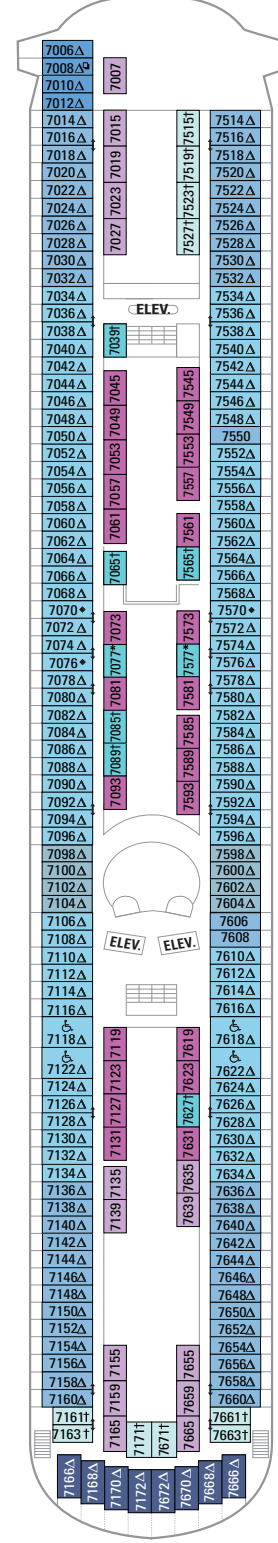

DECK 12

DECK 11

DECK 10

**LEGENDS**

- △ Stateroom with sofa bed
  - \* Stateroom has third Pullman bed available
  - + Stateroom has third and fourth Pullman beds available
  - ◆ Stateroom with sofa bed and third Pullman bed available
  - ‡ Stateroom has four additional Pullman beds available
  - ↓ Connecting staterooms
  - ♿ Indicates accessible staterooms
  - ▣ Stateroom has an obstructed view
- 
- 🍷 Dining Venue
  - 🎮 Entertainment Area
  - 🍸 Bars & Lounges
  - 👶 Kids & Teens Area
  - 🏊 Pool
  - ♨ Spa
  - 🧘 Fitness
  - 🏃 Running Track
  - 🧗 Rock climbing
  - 🌊 FlowRider®
  - ℹ Information
  - 🏢 Conference Center
  - 🛍 Shopping
  - 🎰 Casino

DECK 9

DECK 8

SUITES RS OS GT GS J3  
 BALCONY 1B  
 OCEAN VIEW 1K 1M  
 INTERIOR 1R 1V 2V 3V 4V

DECK 7

SUITES J3  
 BALCONY 1B 3B  
 OCEAN VIEW 1M 3N  
 INTERIOR 1V 2V 3V 4V

DECK 6

DECK 5

DECK 4