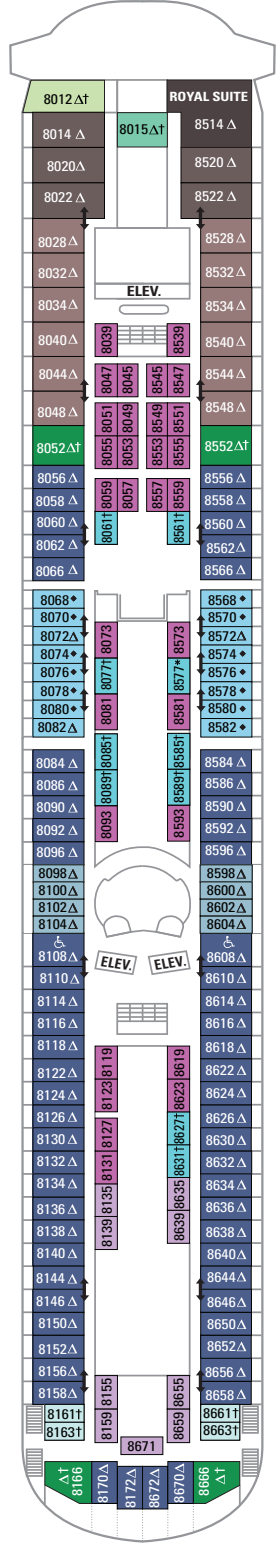

DECK 12

DECK 11

DECK 10

**LEGENDS**

- △ Stateroom with sofa bed
  - \* Stateroom has third Pullman bed available
  - + Stateroom has third and fourth Pullman beds available
  - ◆ Stateroom with sofa bed and third Pullman bed available
  - ‡ Stateroom has four additional Pullman beds available
  - ↓ Connecting staterooms
  - ♿ Indicates accessible staterooms
  - ▣ Stateroom has an obstructed view
- 
- 🍷 Dining Venue
  - 🎮 Entertainment Area
  - 🍸 Bars & Lounges
  - 👶 Kids & Teens Area
  - 🏊 Pool
  - ♨ Spa
  - 🧘 Fitness
  - 🏃 Running Track
  - 🧗 Rock climbing
  - 🌊 FlowRider®
  - ℹ Information
  - 🏢 Conference Center
  - 🛍 Shopping
  - 🎰 Casino

DECK 9

DECK 8

SUITES RS OS GT GS J3  
 BALCONY 1B  
 OCEAN VIEW 1K 1M  
 INTERIOR 1R 1V 2V 3V 4V

DECK 7

SUITES J3  
 BALCONY 1B 3B  
 OCEAN VIEW 1M 3N  
 INTERIOR 1V 2V 3V 4V

DECK 6

DECK 5

DECK 4