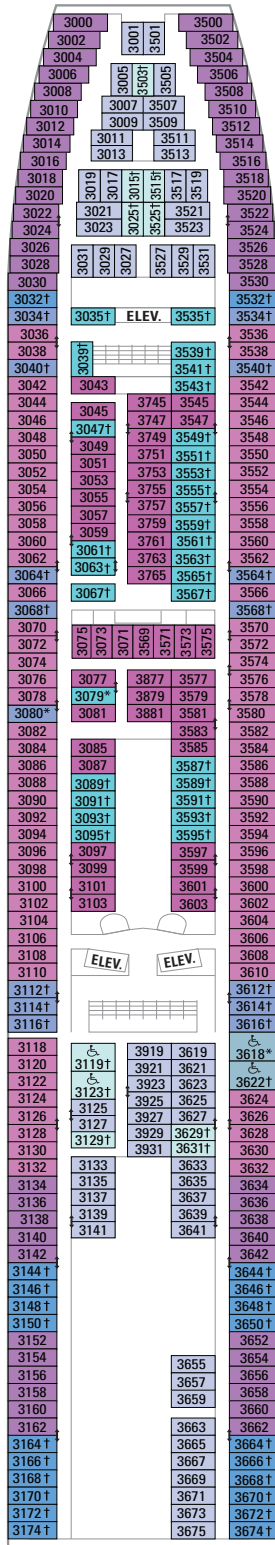

DECK 3
OCEAN VIEW 1M 1N 2N 3N 6N
INTERIOR 1V 2V 3V 6V