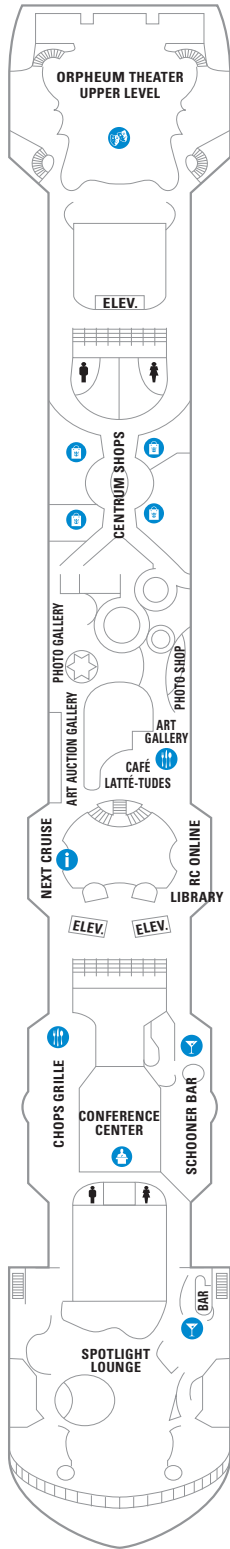

DECK 12

DECK 11

DECK 10

**LEGENDS**

- △ Stateroom with sofa bed
  - \* Stateroom has third Pullman bed available
  - + Stateroom has third and fourth Pullman beds available
  - ◆ Stateroom with sofa bed and third Pullman bed available
  - ‡ Stateroom has four additional Pullman beds available
  - ↓ Connecting staterooms
  - ♿ Indicates accessible staterooms
  - ▣ Stateroom has an obstructed view
- 
- 🍷 Dining Venue
  - 🎮 Entertainment Area
  - 🍸 Bars & Lounges
  - 👶 Kids & Teens Area
  - 🏊 Pool
  - ♨ Spa
  - 🧘 Fitness
  - 🏃 Running Track
  - 🧗 Rock climbing
  - 🌊 FlowRider®
  - ℹ Information
  - 🏢 Conference Center
  - 🛍 Shopping
  - 🎰 Casino

DECK 9

DECK 8

SUITES RS OS GT GS J3  
 BALCONY 1B  
 OCEAN VIEW 1K 1M  
 INTERIOR 1R 1V 2V 3V 4V

DECK 7

SUITES J3  
 BALCONY 1B 3B  
 OCEAN VIEW 1M 3N  
 INTERIOR 1V 2V 3V 4V

DECK 6

DECK 5

DECK 4