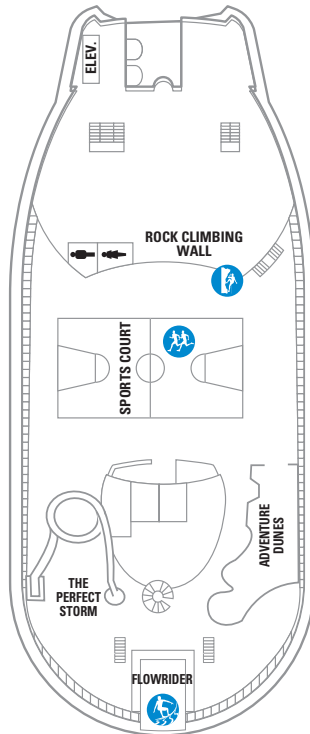

DECK 15

DECK 14

DECK 12

DECK 13

LEGENDS

- △ Stateroom with sofa bed
- * Stateroom has third Pullman bed available
- † Stateroom has third and fourth Pullman beds available
- ◆ Stateroom with sofa bed and third Pullman bed available
- ‡ Stateroom has four additional Pullman beds available
- ‡ Connecting staterooms
- ♿ Indicates accessible staterooms
- ▣ Stateroom has an obstructed view

- Dining Venue
- Entertainment Area
- Bars & Lounges
- Kids & Teens Area
- Pool
- Spa
- Fitness
- Running Track
- Rock climbing
- FlowRider®
- Information
- Conference Center
- Shopping
- Casino

DECK 11

OCEAN VIEW

- 1K** **Ultra Spacious Ocean View** - Two twin beds that convert to Royal King, two Pullman beds in separate area, separate sitting area with sofa bed and bathroom. Stateroom: 328 sq. ft.
- 1M 4M** **Spacious Ocean View** - Two twin beds that convert to Royal King, sitting area with sofa, vanity area and bathroom. Stateroom: 211 sq. ft.
- 1N 2N 3N 8N** **Ocean View** - Two twin beds that convert to Royal King and private bathroom. Stateroom: 161 sq. ft.
- 1N** **Ocean View - Accessible** - Two twin beds that convert to Royal King and private bathroom. Stateroom: 276 sq. ft.

INTERIOR

- 1T** **Promenade View Interior** - A view of the Royal Promenade with bowed windows, two twin beds that convert to Royal King and private bathroom. Stateroom: 167 sq. ft.
- 1T** **Promenade View Interior - Accessible** - A view of the Royal Promenade with bowed windows, two twin beds that convert to Royal King and private bathroom. Stateroom: 256 sq. ft.
- 1V 2V 3V 4V 6V** **Interior** - Two twin beds that convert to Royal King sitting area with sofa, vanity area, and bathroom. Stateroom: 160 sq. ft.
- 1V 3V** **Interior - Accessible** - Two twin beds that convert to Royal King and private bathroom. Stateroom: 256 sq. ft.
- 2W** **Studio Interior** - One twin bed, vanity area, and bathroom. (106 sq. ft.) Accommodates 1 guest. Stateroom: 106 sq. ft.