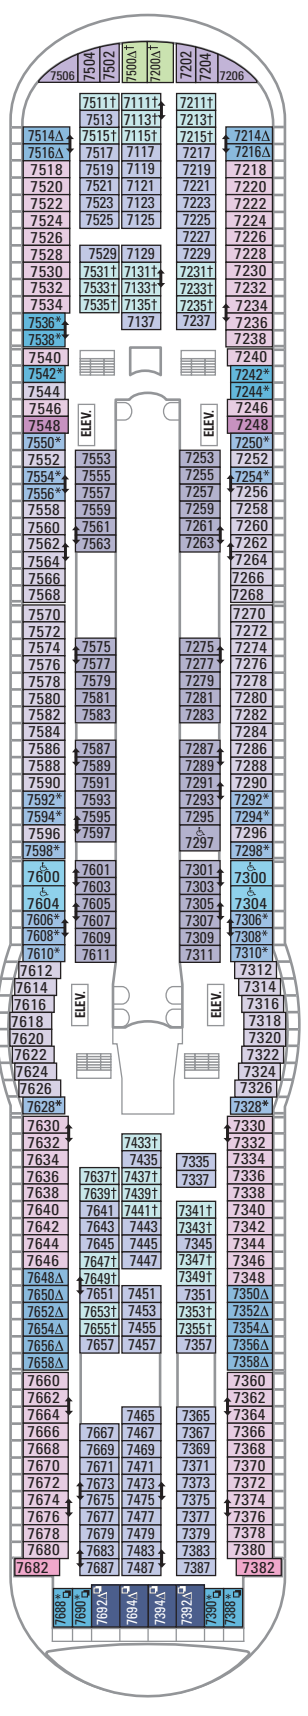

DECK 15

DECK 14

DECK 12

DECK 13

LEGENDS

- △ Stateroom with sofa bed
- * Stateroom has third Pullman bed available
- † Stateroom has third and fourth Pullman beds available
- ◆ Stateroom with sofa bed and third Pullman bed available
- ‡ Stateroom has four additional Pullman beds available
- ‡ Connecting staterooms
- ♿ Indicates accessible staterooms
- ▣ Stateroom has an obstructed view

- Dining Venue
- Entertainment Area
- Bars & Lounges
- Kids & Teens Area
- Pool
- Spa
- Fitness
- Running Track
- Rock climbing
- FlowRider®
- Information
- Conference Center
- Shopping
- Casino

DECK 11

DECK 10

SUITES RS OS GS J3 J4
 BALCONY 3B 4B 6D
 INTERIOR 1V 2V 3V 4V

DECK 9

SUITES GT J3 J4
 BALCONY 1B 2B 3B 4B 6D
 OCEAN VIEW 1K 1M 4M 8N
 INTERIOR 1V 2V 3V 4V

DECK 8

SUITES GT
BALCONY 2B 3B 4B 1D 2D 5D 6D
OCEAN VIEW 1K 1M
INTERIOR 1T 3V 4V

DECK 7

SUITES JS
BALCONY 1B 2B 3B 6B 3D 4D 7D
OCEAN VIEW 1K 4M 8N
INTERIOR 1T 3V 6V

DECK 6

SUITES JB
BALCONY 1B 2B 3B 6B 3D 4D 7D
OCEAN VIEW 1K 1M 4M 8N
INTERIOR 1T 3V 6V

DECK 5

DECK 4

DECK 3

OCEAN VIEW 1N 2N 3N 8N
INTERIOR 6V