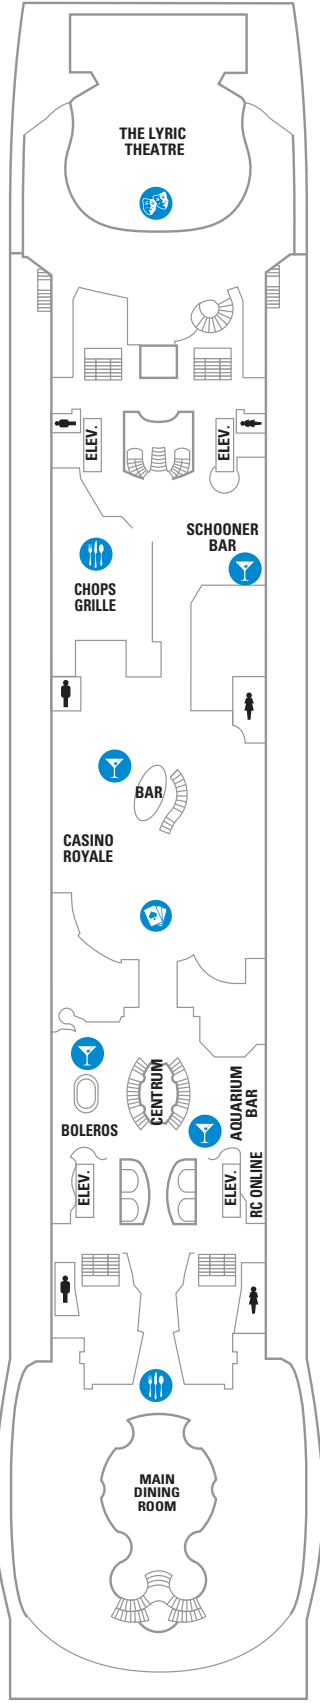

DECK 15

DECK 14

DECK 12

DECK 13

LEGENDS

- △ Stateroom with sofa bed
- * Stateroom has third Pullman bed available
- † Stateroom has third and fourth Pullman beds available
- ◆ Stateroom with sofa bed and third Pullman bed available
- ‡ Stateroom has four additional Pullman beds available
- ‡ Connecting staterooms
- ♿ Indicates accessible staterooms
- ▣ Stateroom has an obstructed view

DECK 10

SUITES RS OS GS J3 J4
 BALCONY 3B 4B 6D
 INTERIOR 1V 2V 3V 4V

DECK 9

SUITES GT J3 J4
 BALCONY 1B 2B 3B 4B 6D
 OCEAN VIEW 1K 1M 4M 8N
 INTERIOR 1V 2V 3V 4V

DECK 8

SUITES GT
BALCONY 2B 3B 4B 1D 2D 5D 6D
OCEAN VIEW 1K 1M
INTERIOR 1T 3V 4V

DECK 7

SUITES JS
BALCONY 1B 2B 3B 6B 3D 4D 7D
OCEAN VIEW 1K 4M 8N
INTERIOR 1T 3V 6V

DECK 6

SUITES JB
BALCONY 1B 2B 3B 6B 3D 4D 7D
OCEAN VIEW 1K 1M 4M 8N
INTERIOR 1T 3V 6V

DECK 5

DECK 4

DECK 3

OCEAN VIEW 1N 2N 3N 8N
INTERIOR 6V