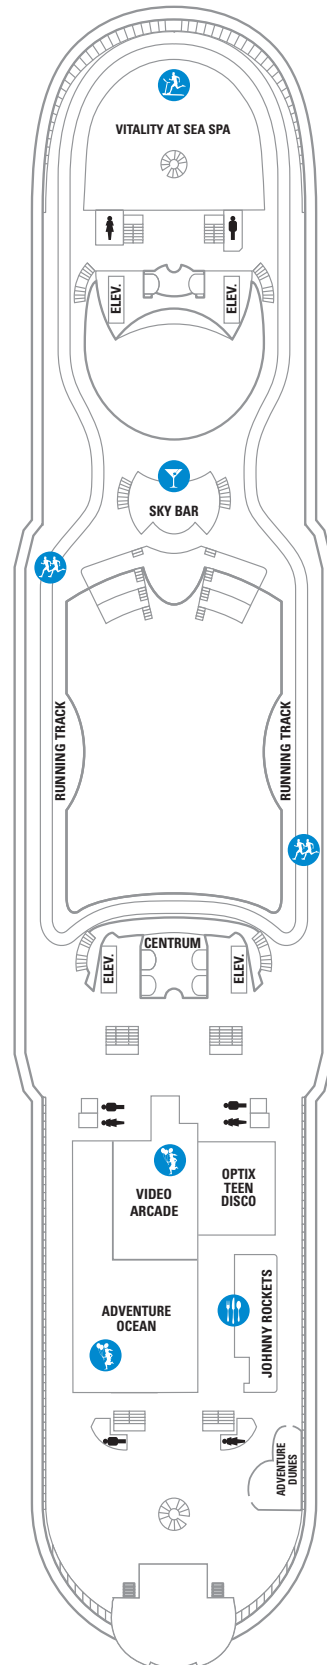

DECK 15

DECK 14

DECK 12

DECK 13

LEGENDS

- △ Stateroom with sofa bed
- * Stateroom has third Pullman bed available
- † Stateroom has third and fourth Pullman beds available
- ◆ Stateroom with sofa bed and third Pullman bed available
- ‡ Stateroom has four additional Pullman beds available
- ‡ Connecting staterooms
- ♿ Indicates accessible staterooms
- ▣ Stateroom has an obstructed view

- Dining Venue
- Entertainment Area
- Bars & Lounges
- Kids & Teens Area
- Pool
- Spa
- Fitness
- Running Track
- Rock climbing
- FlowRider®
- Information
- Conference Center
- Shopping
- Casino

DECK 11

DECK 10

SUITES RS OS GS J3 J4
 BALCONY 3B 4B 6D
 INTERIOR 1V 2V 3V 4V

DECK 9

SUITES GT J3 J4
 BALCONY 1B 2B 3B 4B 6D
 OCEAN VIEW 1K 1M 4M 8N
 INTERIOR 1V 2V 3V 4V

DECK 8

SUITES GT
BALCONY 2B 3B 4B 1D 2D 5D 6D
OCEAN VIEW 1K 1M
INTERIOR 1T 3V 4V

INTERIOR

- 1T** **Promenade View Interior** - A view of the Royal Promenade with bowed windows, two twin beds that convert to Royal King and private bathroom. Stateroom: 167 sq. ft.
- 1T** **Promenade View Interior - Accessible** - A view of the Royal Promenade with bowed windows, two twin beds that convert to Royal King and private bathroom. Stateroom: 256 sq. ft.
- 1V 2V 3V 4V 6V** **Interior** - Two twin beds that convert to Royal King sitting area with sofa, vanity area, and bathroom. Stateroom: 160 sq. ft.
- 1V 3V** **Interior - Accessible** - Two twin beds that convert to Royal King and private bathroom. Stateroom: 256 sq. ft.
- 2W** **Studio Interior** - One twin bed, vanity area, and bathroom. (106 sq. ft.) Accommodates 1 guest. Stateroom: 106 sq. ft.