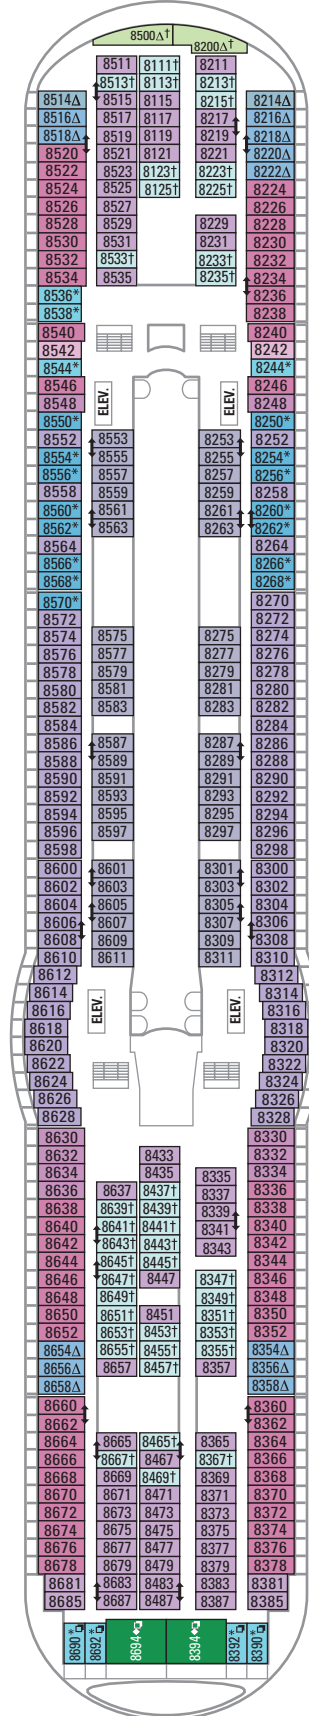

DECK 15

DECK 14

DECK 12

DECK 13

LEGENDS

- △ Stateroom with sofa bed
- * Stateroom has third Pullman bed available
- † Stateroom has third and fourth Pullman beds available
- ◆ Stateroom with sofa bed and third Pullman bed available
- ‡ Stateroom has four additional Pullman beds available
- ‡ Connecting staterooms
- ♿ Indicates accessible staterooms
- ▣ Stateroom has an obstructed view

- Dining Venue
- Entertainment Area
- Bars & Lounges
- Kids & Teens Area
- Pool
- Spa
- Fitness
- Running Track
- Rock climbing
- FlowRider®
- Information
- Conference Center
- Shopping
- Casino

DECK 11

DECK 10

SUITES RS OS GS J3 J4
 BALCONY 3B 4B 6D
 INTERIOR 1V 2V 3V 4V

DECK 9

SUITES GT J3 J4
 BALCONY 1B 2B 3B 4B 6D
 OCEAN VIEW 1K 1M 4M 8N
 INTERIOR 1V 2V 3V 4V

DECK 8

SUITES GT
BALCONY 2B 3B 4B 1D 2D 5D 6D
OCEAN VIEW 1K 1M
INTERIOR 1T 3V 4V

DECK 7

SUITES JS
BALCONY 1B 2B 3B 6B 3D 4D 7D
OCEAN VIEW 1K 4M 8N
INTERIOR 1T 3V 6V

DECK 6

SUITES JB
BALCONY 1B 2B 3B 6B 3D 4D 7D
OCEAN VIEW 1K 1M 4M 8N
INTERIOR 1T 3V 6V

DECK 5

DECK 4

DECK 3

OCEAN VIEW 1N 2N 3N 8N
INTERIOR 6V