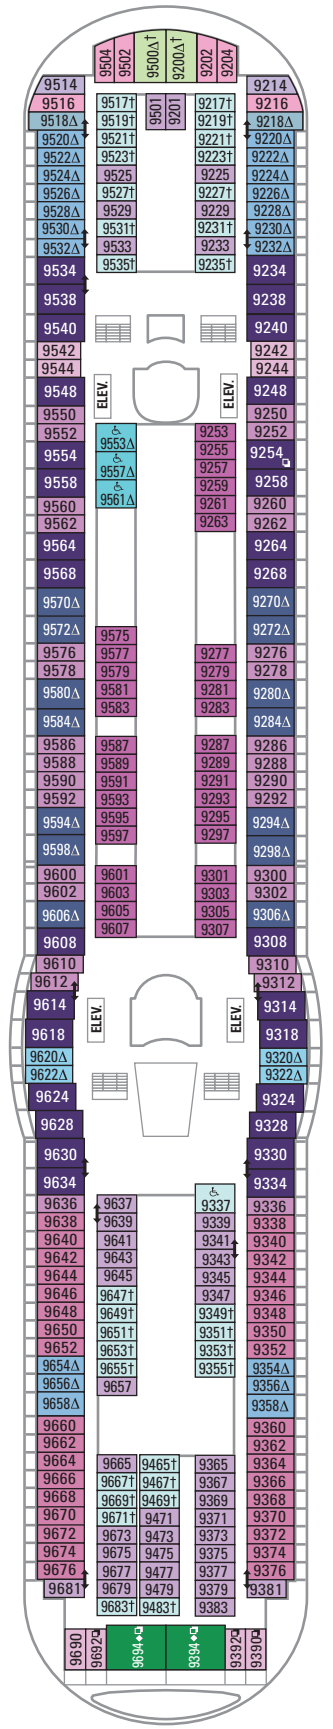

DECK 15

DECK 14

DECK 12

DECK 13

LEGENDS

- △ Stateroom with sofa bed
- * Stateroom has third Pullman bed available
- † Stateroom has third and fourth Pullman beds available
- ◆ Stateroom with sofa bed and third Pullman bed available
- ‡ Stateroom has four additional Pullman beds available
- ‡ Connecting staterooms
- ♿ Indicates accessible staterooms
- ▣ Stateroom has an obstructed view

- Dining Venue
- Entertainment Area
- Bars & Lounges
- Kids & Teens Area
- Pool
- Spa
- Fitness
- Running Track
- Rock climbing
- FlowRider®
- Information
- Conference Center
- Shopping
- Casino

DECK 11

DECK 10

SUITES RS OS GS J3 J4
 BALCONY 3B 4B 6D
 INTERIOR 1V 2V 3V 4V

DECK 9

SUITES GT J3 J4
 BALCONY 1B 2B 3B 4B 6D
 OCEAN VIEW 1K 1M 4M 8N
 INTERIOR 1V 2V 3V 4V

DECK 8

SUITES GT
BALCONY 2B 3B 4B 1D 2D 5D 6D
OCEAN VIEW 1K 1M
INTERIOR 1T 3V 4V

DECK 7

SUITES JS
BALCONY 1B 2B 3B 6B 3D 4D 7D
OCEAN VIEW 1K 4M 8N
INTERIOR 1T 3V 6V

DECK 6

SUITES JB
BALCONY 1B 2B 3B 6B 3D 4D 7D
OCEAN VIEW 1K 1M 4M 8N
INTERIOR 1T 3V 6V

DECK 5

DECK 4

DECK 3

OCEAN VIEW 1N 2N 3N 8N
INTERIOR 6V