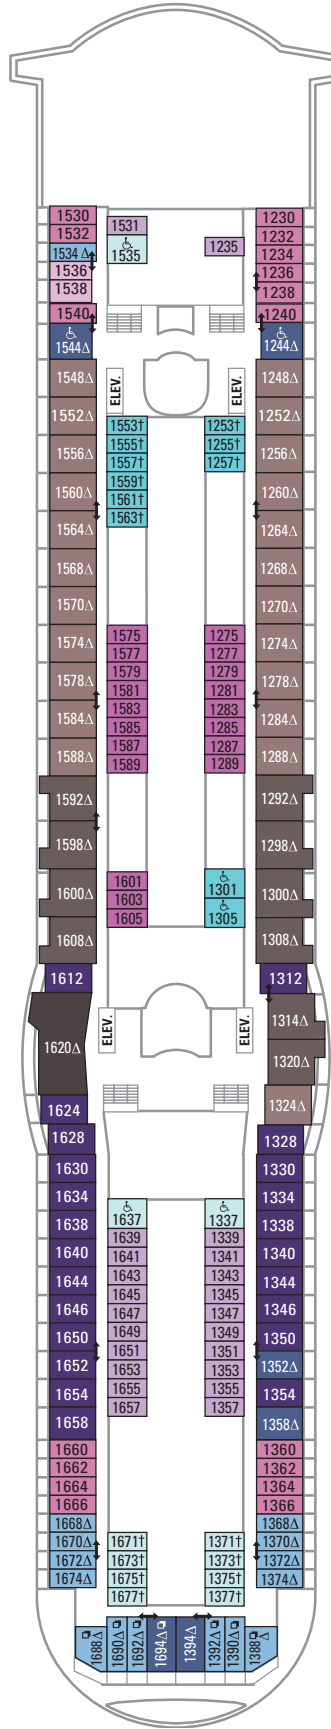

DECK 15

DECK 14

DECK 12

DECK 13

LEGENDS

- △ Stateroom with sofa bed
- * Stateroom has third Pullman bed available
- † Stateroom has third and fourth Pullman beds available
- ◆ Stateroom with sofa bed and third Pullman bed available
- ‡ Stateroom has four additional Pullman beds available
- ‡ Connecting staterooms
- ♿ Indicates accessible staterooms
- ▣ Stateroom has an obstructed view

- Dining Venue
- Entertainment Area
- Bars & Lounges
- Kids & Teens Area
- Pool
- Spa
- Fitness
- Running Track
- Rock climbing
- FlowRider®
- Information
- Conference Center
- Shopping
- Casino

DECK 11

DECK 10

SUITES RS OS GS J3 J4
 BALCONY 3B 4B 6D
 INTERIOR 1V 2V 3V 4V

DECK 9

SUITES GT J3 J4
 BALCONY 1B 2B 3B 4B 6D
 OCEAN VIEW 1K 1M 4M 8N
 INTERIOR 1V 2V 3V 4V

DECK 8

SUITES GT
BALCONY 2B 3B 4B 1D 2D 5D 6D
OCEAN VIEW 1K 1M
INTERIOR 1T 3V 4V

DECK 7

SUITES JS
BALCONY 1B 2B 3B 6B 3D 4D 7D
OCEAN VIEW 1K 4M 8N
INTERIOR 1T 3V 6V

DECK 6

SUITES JB
BALCONY 1B 2B 3B 6B 3D 4D 7D
OCEAN VIEW 1K 1M 4M 8N
INTERIOR 1T 3V 6V

DECK 5

DECK 4

DECK 3

OCEAN VIEW 1N 2N 3N 8N
INTERIOR 6V