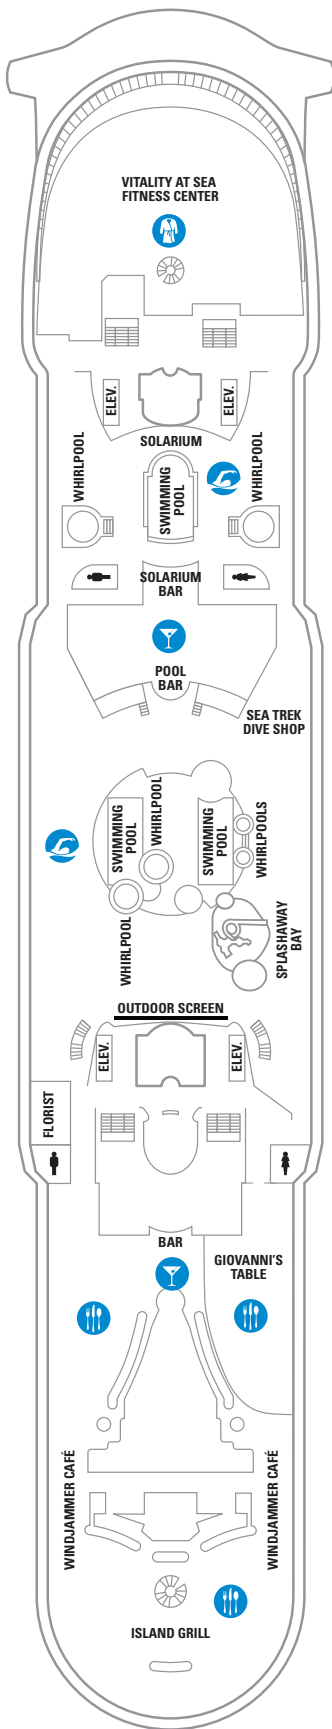

DECK 15

DECK 14

DECK 12

DECK 13

LEGENDS

- △ Stateroom with sofa bed
- * Stateroom has third Pullman bed available
- † Stateroom has third and fourth Pullman beds available
- ◆ Stateroom with sofa bed and third Pullman bed available
- ‡ Stateroom has four additional Pullman beds available
- ‡ Connecting staterooms
- ♿ Indicates accessible staterooms
- ▣ Stateroom has an obstructed view

- Dining Venue
- Entertainment Area
- Bars & Lounges
- Kids & Teens Area
- Pool
- Spa
- Fitness
- Running Track
- Rock climbing
- FlowRider®
- Information
- Conference Center
- Shopping
- Casino

DECK 11

DECK 10

SUITES RS OS GS J3 J4
 BALCONY 3B 4B 6D
 INTERIOR 1V 2V 3V 4V

DECK 9

SUITES GT J3 J4
 BALCONY 1B 2B 3B 4B 6D
 OCEAN VIEW 1K 1M 4M 8N
 INTERIOR 1V 2V 3V 4V

DECK 8

SUITES GT
BALCONY 2B 3B 4B 1D 2D 5D 6D
OCEAN VIEW 1K 1M
INTERIOR 1T 3V 4V

DECK 7

SUITES JS
BALCONY 1B 2B 3B 6B 3D 4D 7D
OCEAN VIEW 1K 4M 8N
INTERIOR 1T 3V 6V

DECK 6

SUITES JB
BALCONY 1B 2B 3B 6B 3D 4D 7D
OCEAN VIEW 1K 1M 4M 8N
INTERIOR 1T 3V 6V

DECK 5

DECK 4

DECK 3

OCEAN VIEW 1N 2N 3N 8N
INTERIOR 6V