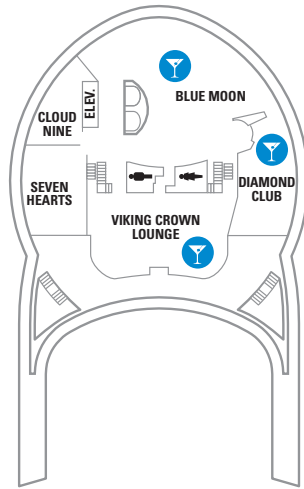

DECK 15

DECK 14

DECK 12

DECK 13

LEGENDS

- △ Stateroom with sofa bed
- * Stateroom has third Pullman bed available
- † Stateroom has third and fourth Pullman beds available
- ◆ Stateroom with sofa bed and third Pullman bed available
- ‡ Stateroom has four additional Pullman beds available
- ‡ Connecting staterooms
- ♿ Indicates accessible staterooms
- ▣ Stateroom has an obstructed view

- Dining Venue
- Entertainment Area
- Bars & Lounges
- Kids & Teens Area
- Pool
- Spa
- Fitness
- Running Track
- Rock climbing
- FlowRider®
- Information
- Conference Center
- Shopping
- Casino

DECK 11

OCEAN VIEW

- 1K** **Ultra Spacious Ocean View** - Two twin beds that convert to Royal King, two Pullman beds in separate area, separate sitting area with sofa bed and bathroom. Stateroom: 328 sq. ft.
- 1M 4M** **Spacious Ocean View** - Two twin beds that convert to Royal King, sitting area with sofa, vanity area and bathroom. Stateroom: 211 sq. ft.
- 1N 2N 3N 8N** **Ocean View** - Two twin beds that convert to Royal King and private bathroom. Stateroom: 161 sq. ft.
- 1N** **Ocean View - Accessible** - Two twin beds that convert to Royal King and private bathroom. Stateroom: 276 sq. ft.

INTERIOR

- 1T** **Promenade View Interior** - A view of the Royal Promenade with bowed windows, two twin beds that convert to Royal King and private bathroom. Stateroom: 167 sq. ft.
- 1T** **Promenade View Interior - Accessible** - A view of the Royal Promenade with bowed windows, two twin beds that convert to Royal King and private bathroom. Stateroom: 256 sq. ft.
- 1V 2V 3V 4V 6V** **Interior** - Two twin beds that convert to Royal King sitting area with sofa, vanity area, and bathroom. Stateroom: 160 sq. ft.
- 1V 3V** **Interior - Accessible** - Two twin beds that convert to Royal King and private bathroom. Stateroom: 256 sq. ft.
- 2W** **Studio Interior** - One twin bed, vanity area, and bathroom. (106 sq. ft.) Accommodates 1 guest. Stateroom: 106 sq. ft.