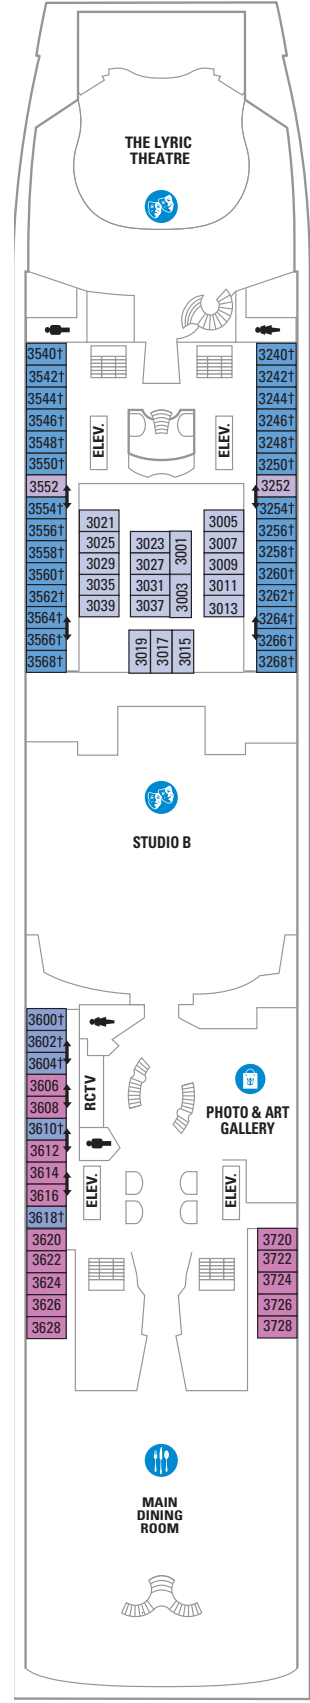

DECK 15

DECK 14

DECK 12

DECK 13

LEGENDS

- △ Stateroom with sofa bed
- * Stateroom has third Pullman bed available
- † Stateroom has third and fourth Pullman beds available
- ◆ Stateroom with sofa bed and third Pullman bed available
- ‡ Stateroom has four additional Pullman beds available
- ‡ Connecting staterooms
- ♿ Indicates accessible staterooms
- ▣ Stateroom has an obstructed view

DECK 10

SUITES RS OS GS J3 J4
 BALCONY 3B 4B 6D
 INTERIOR 1V 2V 3V 4V

DECK 9

SUITES GT J3 J4
 BALCONY 1B 2B 3B 4B 6D
 OCEAN VIEW 1K 1M 4M 8N
 INTERIOR 1V 2V 3V 4V

DECK 8

SUITES GT
BALCONY 2B 3B 4B 1D 2D 5D 6D
OCEAN VIEW 1K 1M
INTERIOR 1T 3V 4V

DECK 7

SUITES JS
BALCONY 1B 2B 3B 6B 3D 4D 7D
OCEAN VIEW 1K 4M 8N
INTERIOR 1T 3V 6V

DECK 6

SUITES JB
BALCONY 1B 2B 3B 6B 3D 4D 7D
OCEAN VIEW 1K 1M 4M 8N
INTERIOR 1T 3V 6V

DECK 5

DECK 4

DECK 3

OCEAN VIEW 1N 2N 3N 8N
INTERIOR 6V