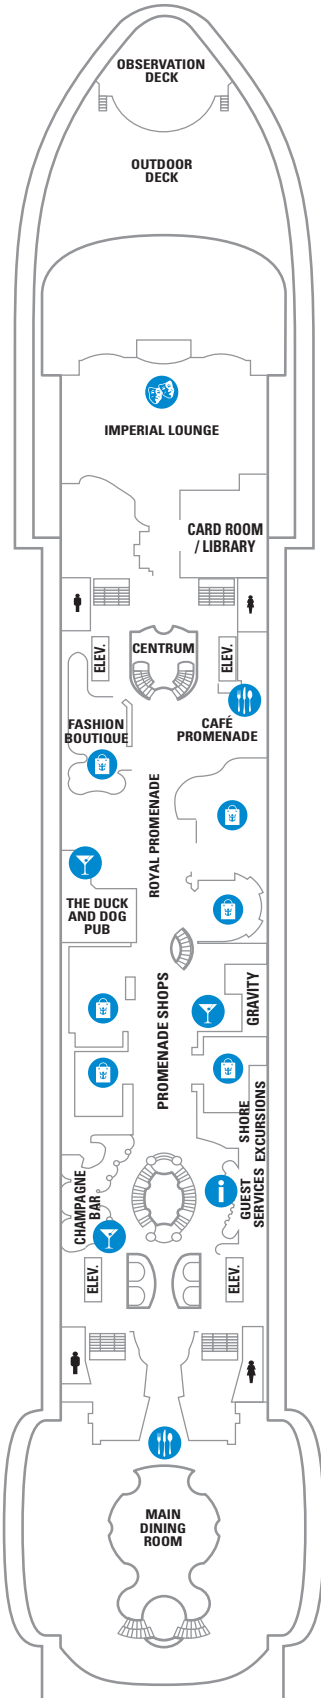

DECK 15

DECK 14

DECK 12

DECK 13

LEGENDS

- △ Stateroom with sofa bed
- * Stateroom has third Pullman bed available
- † Stateroom has third and fourth Pullman beds available
- ◆ Stateroom with sofa bed and third Pullman bed available
- ‡ Stateroom has four additional Pullman beds available
- ‡ Connecting staterooms
- ♿ Indicates accessible staterooms
- ▣ Stateroom has an obstructed view

DECK 7

SUITES JS
BALCONY 1B 2B 3B 6B 3D 4D 7D
OCEAN VIEW 1K 4M 8N
INTERIOR 1T 3V 6V

DECK 6

SUITES JB
BALCONY 1B 2B 3B 6B 3D 4D 7D
OCEAN VIEW 1K 1M 4M 8N
INTERIOR 1T 3V 6V

DECK 5

DECK 4

DECK 3

OCEAN VIEW 1N 2N 3N 8N
INTERIOR 6V