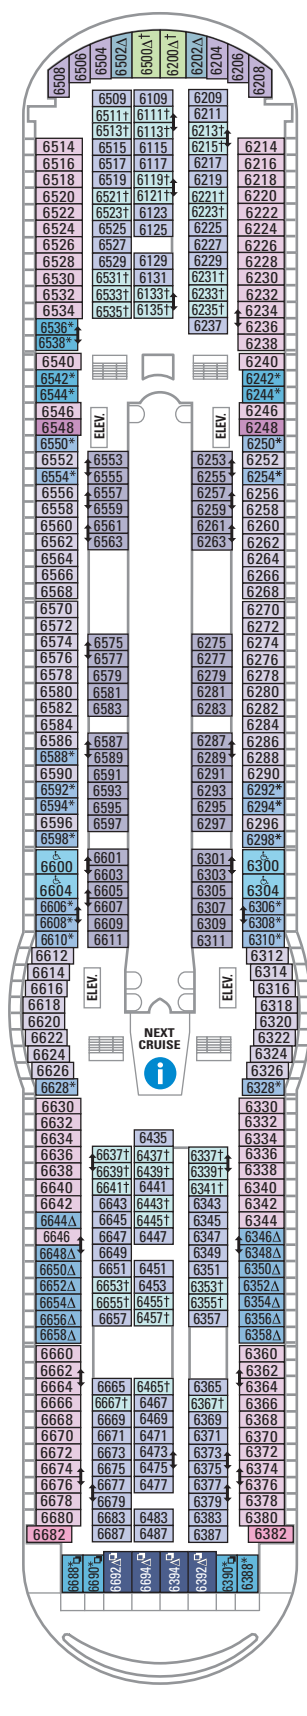

DECK 15

DECK 14

DECK 12

DECK 13

LEGENDS

- △ Stateroom with sofa bed
- * Stateroom has third Pullman bed available
- † Stateroom has third and fourth Pullman beds available
- ◆ Stateroom with sofa bed and third Pullman bed available
- ‡ Stateroom has four additional Pullman beds available
- ‡ Connecting staterooms
- ♿ Indicates accessible staterooms
- ▣ Stateroom has an obstructed view

- Dining Venue
- Entertainment Area
- Bars & Lounges
- Kids & Teens Area
- Pool
- Spa
- Fitness
- Running Track
- Rock climbing
- FlowRider®
- Information
- Conference Center
- Shopping
- Casino

DECK 11

DECK 10

SUITES RS OS GS J3 J4
 BALCONY 3B 4B 6D
 INTERIOR 1V 2V 3V 4V

DECK 9

SUITES GT J3 J4
 BALCONY 1B 2B 3B 4B 6D
 OCEAN VIEW 1K 1M 4M 8N
 INTERIOR 1V 2V 3V 4V

DECK 8

SUITES GT
BALCONY 2B 3B 4B 1D 2D 5D 6D
OCEAN VIEW 1K 1M
INTERIOR 1T 3V 4V

DECK 7

SUITES JS
BALCONY 1B 2B 3B 6B 3D 4D 7D
OCEAN VIEW 1K 4M 8N
INTERIOR 1T 3V 6V

DECK 6

SUITES JB
BALCONY 1B 2B 3B 6B 3D 4D 7D
OCEAN VIEW 1K 1M 4M 8N
INTERIOR 1T 3V 6V

DECK 5

DECK 4

DECK 3

OCEAN VIEW 1N 2N 3N 8N
INTERIOR 6V