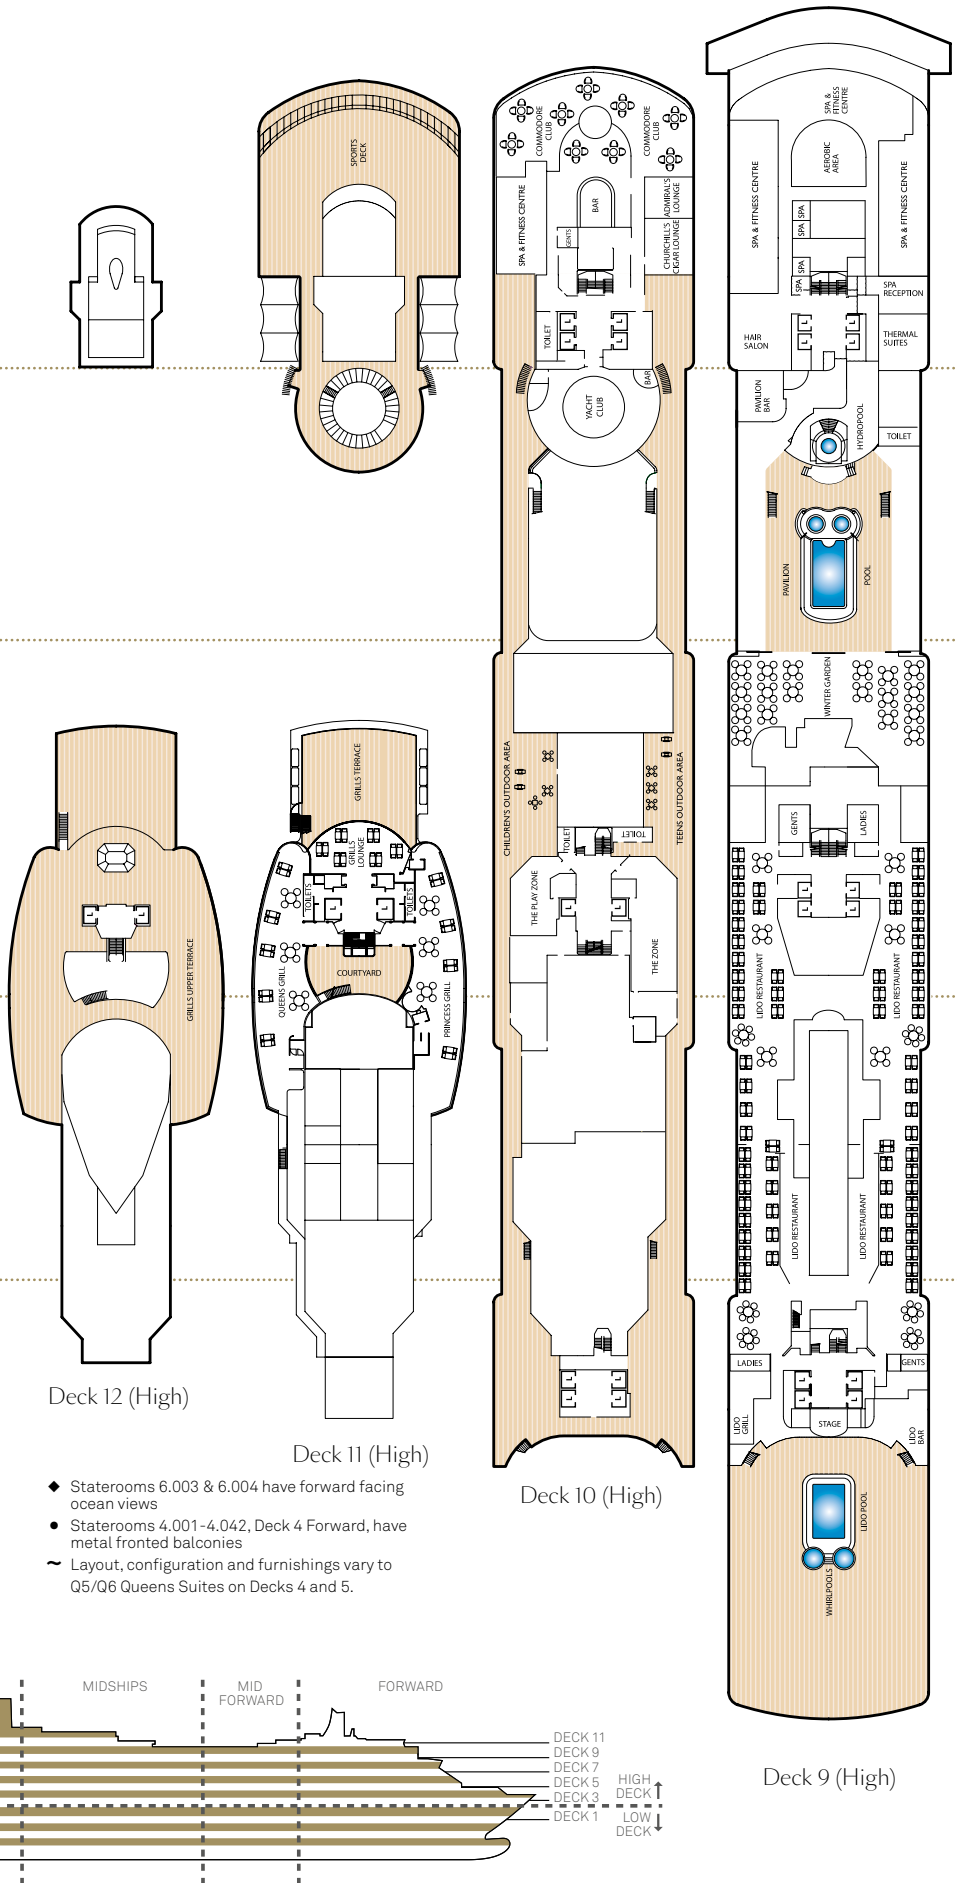

Stateroom Category

Grand Suites		
Aft	High Decks 6,7	Q1
Master Suites		
Midships	High Deck 7	Q2
Penthouse		
Midships	High Decks 4,5,6,8	Q3
Midships/Aft	High Deck 7	Q4
Queens Suites		
Aft	High Decks 4,5,8~	Q5
Forward/Aft	High Decks 4,5,7,8~	Q6
Princess Suites		
Midships	High Decks 7,8	P1
Midships/Forward	High Decks 4,5,6	P2
Club Balcony		
Midships	High Decks 7,8	A1
Midships	High Deck 8	A2
Balcony		
Midships	High Decks 5,6,7	BA
Midships	High Decks 5,6,7,8	BB
Midships	High Decks 4,8	BC
Aft	High Decks 5,6,7	BD
Forward/Aft	High Decks 4,5,6,7,8	BE
Forward	High Decks 4*,8	BF
Balcony (partially obstructed view)*		
Midships	High Deck 5	CA
Midships	High Decks 4,5	CB
Oceanview		
Midships	Low Deck 1	EB
Midships/Aft	Low Deck 1	EC
Forward	Low Deck 1	EF
Forward	High Deck 6*	EF
Oceanview (obstructed view)*		
Midships	High Deck 4	FB
Midships	High Deck 4	FC
Deluxe Inside		
Midships	High Decks 6,8	GA
Midships	Low Deck 1	GB
Midships	Low Deck 1	GC
Standard Inside		
Midships	High Decks 4,5,6,7,8	IA
Aft	High Decks 5,6,7	ID
Forward/Aft	High Decks 4,5,6,8	IE
Forward	High Decks 4,8	IF
Single		
Oceanview	Midships, Low Deck 2	KC
Inside	Midships, Low Deck 2	LC

Queen Victoria deck plans

View Queen Victoria stateroom accommodation and virtual tours online at cunard.com/qv

Deck 8 (High)

Deck 7 (High)

Deck 6 (High)

Deck 5 (High)

Deck 4 (High)

Forward

Key to symbols

- L Lift
- † Indicates 2 lower berths and 1 upper berth
- + Indicates 3rd berth is a single sofa bed
- ‡ Indicates 3rd and 4th berth is a single sofa bed and one upper bed

Ship facts - Queen Victoria

Entered Service:	2007
Country of Registry:	Bermuda
Speed:	23.7 knots
Guest Capacity:	2,061
No. of Crew:	980
Length Overall:	964.5 feet
Width:	106 feet
Draft:	25.9 feet

Deck 3 (High)

Deck 2 (Low)

Deck 1 (Low)