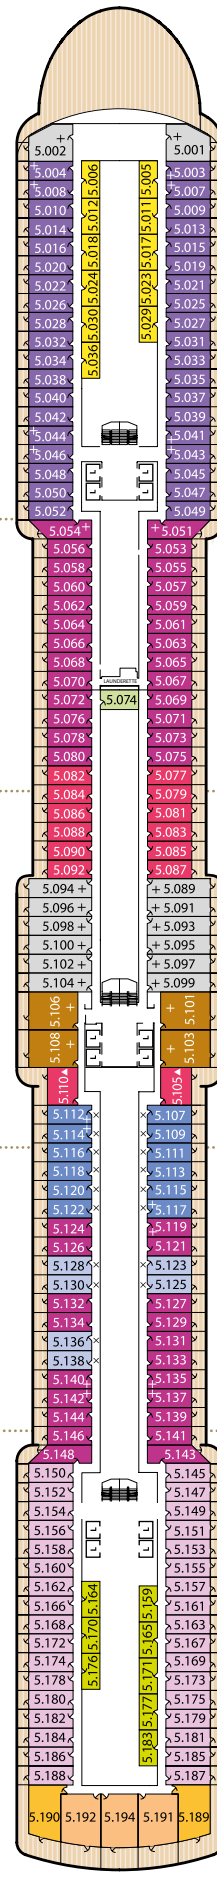

Stateroom Category

Grand Suites		
Aft	High Decks 6,7	Q1
Master Suites		
Midships	High Deck 7	Q2
Penthouse		
Midships	High Decks 4,5,6,8	Q3
Midships/Aft	High Deck 7	Q4
Queens Suites		
Aft	High Decks 4,5,8~	Q5
Forward/Aft	High Decks 4,5,7,8~	Q6
Princess Suites		
Midships	High Decks 7,8	P1
Midships/Forward	High Decks 4,5,6	P2
Club Balcony		
Midships	High Decks 7,8	A1
Midships	High Deck 8	A2
Balcony		
Midships	High Decks 5,6,7	BA
Midships	High Decks 5,6,7,8	BB
Midships	High Decks 4,8	BC
Aft	High Decks 5,6,7	BD
Forward/Aft	High Decks 4,5,6,7,8	BE
Forward	High Decks 4*,8	BF
Balcony (partially obstructed view)*		
Midships	High Deck 5	CA
Midships	High Decks 4,5	CB
Oceanview		
Midships	Low Deck 1	EB
Midships/Aft	Low Deck 1	EC
Forward	Low Deck 1	EF
Forward	High Deck 6*	EF
Oceanview (obstructed view)*		
Midships	High Deck 4	FB
Midships	High Deck 4	FC
Deluxe Inside		
Midships	High Decks 6,8	GA
Midships	Low Deck 1	GB
Midships	Low Deck 1	GC
Standard Inside		
Midships	High Decks 4,5,6,7,8	IA
Aft	High Decks 5,6,7	ID
Forward/Aft	High Decks 4,5,6,8	IE
Forward	High Decks 4,8	IF
Single		
Oceanview	Midships, Low Deck 2	KC
Inside	Midships, Low Deck 2	LC

Queen Victoria deck plans

View Queen Victoria stateroom accommodation and virtual tours online at cunard.com/qv

Deck 8 (High)

Deck 7 (High)

Deck 6 (High)

Deck 5 (High)

Deck 4 (High)

Forward

Key to symbols

- L Lift
- † Indicates 2 lower berths and 1 upper berth
- + Indicates 3rd berth is a single sofa bed
- ‡ Indicates 3rd and 4th berth is a single sofa bed and one upper bed

Ship facts - Queen Victoria