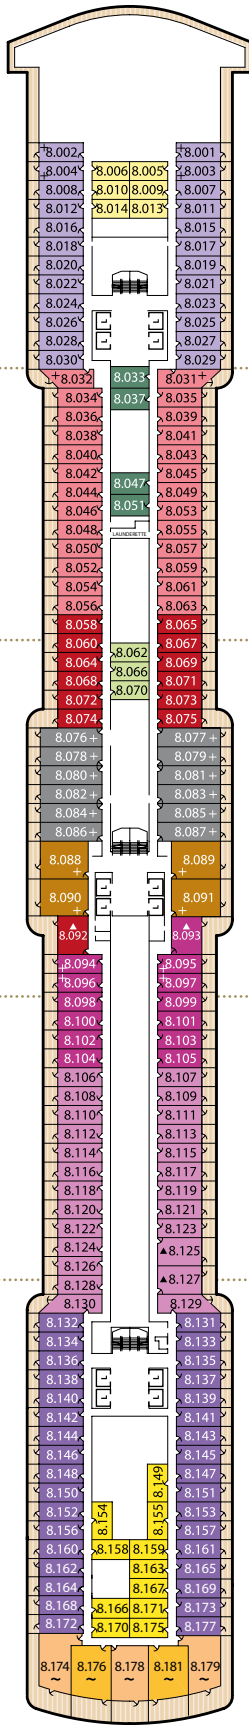

Stateroom Category

Grand Suites		
Aft	High Decks 6,7	Q1
Master Suites		
Midships	High Deck 7	Q2
Penthouse		
Midships	High Decks 4,5,6,8	Q3
Midships/Aft	High Deck 7	Q4
Queens Suites		
Aft	High Decks 4,5,8~	Q5
Forward/Aft	High Decks 4,5,7,8~	Q6
Princess Suites		
Midships	High Decks 7,8	P1
Midships/Forward	High Decks 4,5,6	P2
Club Balcony		
Midships	High Decks 7,8	A1
Midships	High Deck 8	A2
Balcony		
Midships	High Decks 5,6,7	BA
Midships	High Decks 5,6,7,8	BB
Midships	High Decks 4,8	BC
Aft	High Decks 5,6,7	BD
Forward/Aft	High Decks 4,5,6,7,8	BE
Forward	High Decks 4*,8	BF
Balcony (partially obstructed view)*		
Midships	High Deck 5	CA
Midships	High Decks 4,5	CB
Oceanview		
Midships	Low Deck 1	EB
Midships/Aft	Low Deck 1	EC
Forward	Low Deck 1	EF
Forward	High Deck 6*	EF
Oceanview (obstructed view)*		
Midships	High Deck 4	FB
Midships	High Deck 4	FC
Deluxe Inside		
Midships	High Decks 6,8	GA
Midships	Low Deck 1	GB
Midships	Low Deck 1	GC
Standard Inside		
Midships	High Decks 4,5,6,7,8	IA
Aft	High Decks 5,6,7	ID
Forward/Aft	High Decks 4,5,6,8	IE
Forward	High Decks 4,8	IF
Single		
Oceanview	Midships, Low Deck 2	KC
Inside	Midships, Low Deck 2	LC

Queen Victoria deck plans

View Queen Victoria stateroom accommodation and virtual tours online at cunard.com/qv

Deck 8 (High)

Deck 7 (High)

Deck 6 (High)

Deck 5 (High)

Deck 4 (High)

Forward

Key to symbols

- L Lift
- † Indicates 2 lower berths and 1 upper berth
- + Indicates 3rd berth is a single sofa bed
- ‡ Indicates 3rd and 4th berth is a single sofa bed and one upper bed

Ship facts - Queen Victoria