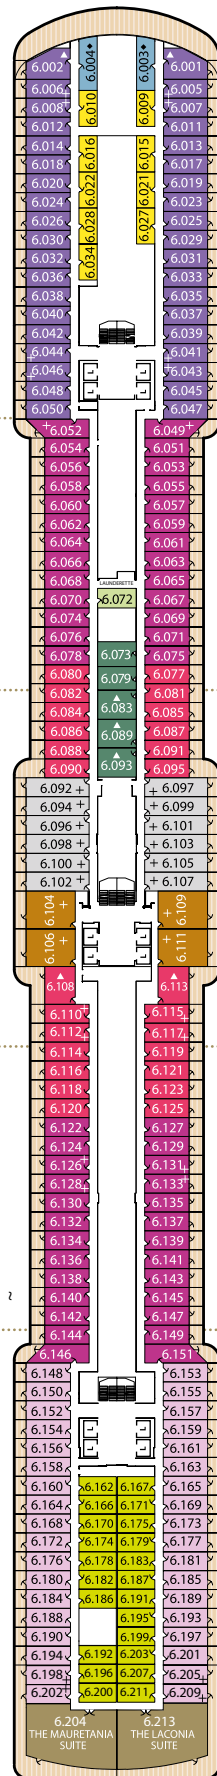

Stateroom Category

Grand Suites		
Aft	High Decks 6,7	Q1
Master Suites		
Midships	High Deck 7	Q2
Penthouse		
Midships	High Decks 4,5,6,8	Q3
Midships/Aft	High Deck 7	Q4
Queens Suites		
Aft	High Decks 4,5,8~	Q5
Forward/Aft	High Decks 4,5,7,8~	Q6
Princess Suites		
Midships	High Decks 7,8	P1
Midships/Forward	High Decks 4,5,6	P2
Club Balcony		
Midships	High Decks 7,8	A1
Midships	High Deck 8	A2
Balcony		
Midships	High Decks 5,6,7	BA
Midships	High Decks 5,6,7,8	BB
Midships	High Decks 4,8	BC
Aft	High Decks 5,6,7	BD
Forward/Aft	High Decks 4,5,6,7,8	BE
Forward	High Decks 4*,8	BF
Balcony (partially obstructed view)*		
Midships	High Deck 5	CA
Midships	High Decks 4,5	CB
Oceanview		
Midships	Low Deck 1	EB
Midships/Aft	Low Deck 1	EC
Forward	Low Deck 1	EF
Forward	High Deck 6*	EF
Oceanview (obstructed view)*		
Midships	High Deck 4	FB
Midships	High Deck 4	FC
Deluxe Inside		
Midships	High Decks 6,8	GA
Midships	Low Deck 1	GB
Midships	Low Deck 1	GC
Standard Inside		
Midships	High Decks 4,5,6,7,8	IA
Aft	High Decks 5,6,7	ID
Forward/Aft	High Decks 4,5,6,8	IE
Forward	High Decks 4,8	IF
Single		
Oceanview	Midships, Low Deck 2	KC
Inside	Midships, Low Deck 2	LC

Queen Victoria deck plans

View Queen Victoria stateroom accommodation and virtual tours online at cunard.com/qv

Deck 8 (High)

Deck 7 (High)

Deck 6 (High)

Deck 5 (High)

Deck 4 (High)

Forward