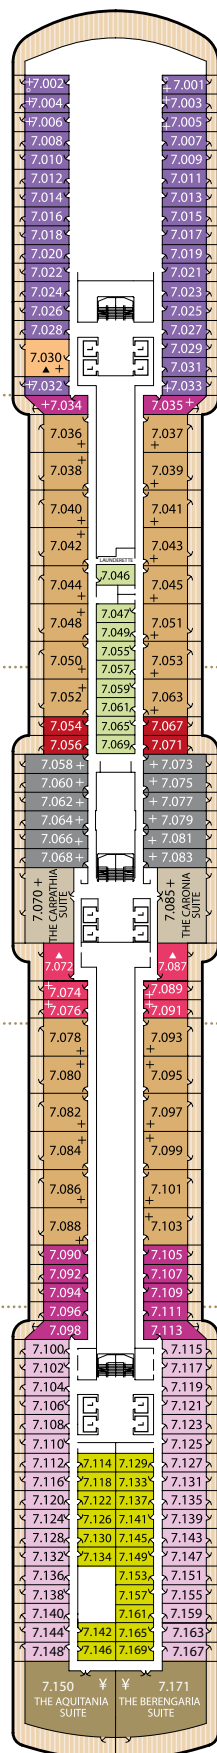

Stateroom Category

Grand Suites		
Aft	High Decks 6,7	Q1
Master Suites		
Midships	High Deck 7	Q2
Penthouse		
Midships	High Decks 4,5,6,8	Q3
Midships/Aft	High Deck 7	Q4
Queens Suites		
Aft	High Decks 4,5,8~	Q5
Forward/Aft	High Decks 4,5,7,8~	Q6
Princess Suites		
Midships	High Decks 7,8	P1
Midships/Forward	High Decks 4,5,6	P2
Club Balcony		
Midships	High Decks 7,8	A1
Midships	High Deck 8	A2
Balcony		
Midships	High Decks 5,6,7	BA
Midships	High Decks 5,6,7,8	BB
Midships	High Decks 4,8	BC
Aft	High Decks 5,6,7	BD
Forward/Aft	High Decks 4,5,6,7,8	BE
Forward	High Decks 4*,8	BF
Balcony (partially obstructed view)*		
Midships	High Deck 5	CA
Midships	High Decks 4,5	CB
Oceanview		
Midships	Low Deck 1	EB
Midships/Aft	Low Deck 1	EC
Forward	Low Deck 1	EF
Forward	High Deck 6*	EF
Oceanview (obstructed view)*		
Midships	High Deck 4	FB
Midships	High Deck 4	FC
Deluxe Inside		
Midships	High Decks 6,8	GA
Midships	Low Deck 1	GB
Midships	Low Deck 1	GC
Standard Inside		
Midships	High Decks 4,5,6,7,8	IA
Aft	High Decks 5,6,7	ID
Forward/Aft	High Decks 4,5,6,8	IE
Forward	High Decks 4,8	IF
Single		
Oceanview	Midships, Low Deck 2	KC
Inside	Midships, Low Deck 2	LC

Queen Victoria deck plans

View Queen Victoria stateroom accommodation and virtual tours online at cunard.com/qv

Deck 8 (High)

Deck 7 (High)

Deck 6 (High)

Deck 5 (High)

Deck 4 (High)

Forward

Key to symbols

- L Lift
- † Indicates 2 lower berths and 1 upper berth
- + Indicates 3rd berth is a single sofa bed
- ‡ Indicates 3rd and 4th berth is a single sofa bed and one upper bed

Ship facts - Queen Victoria