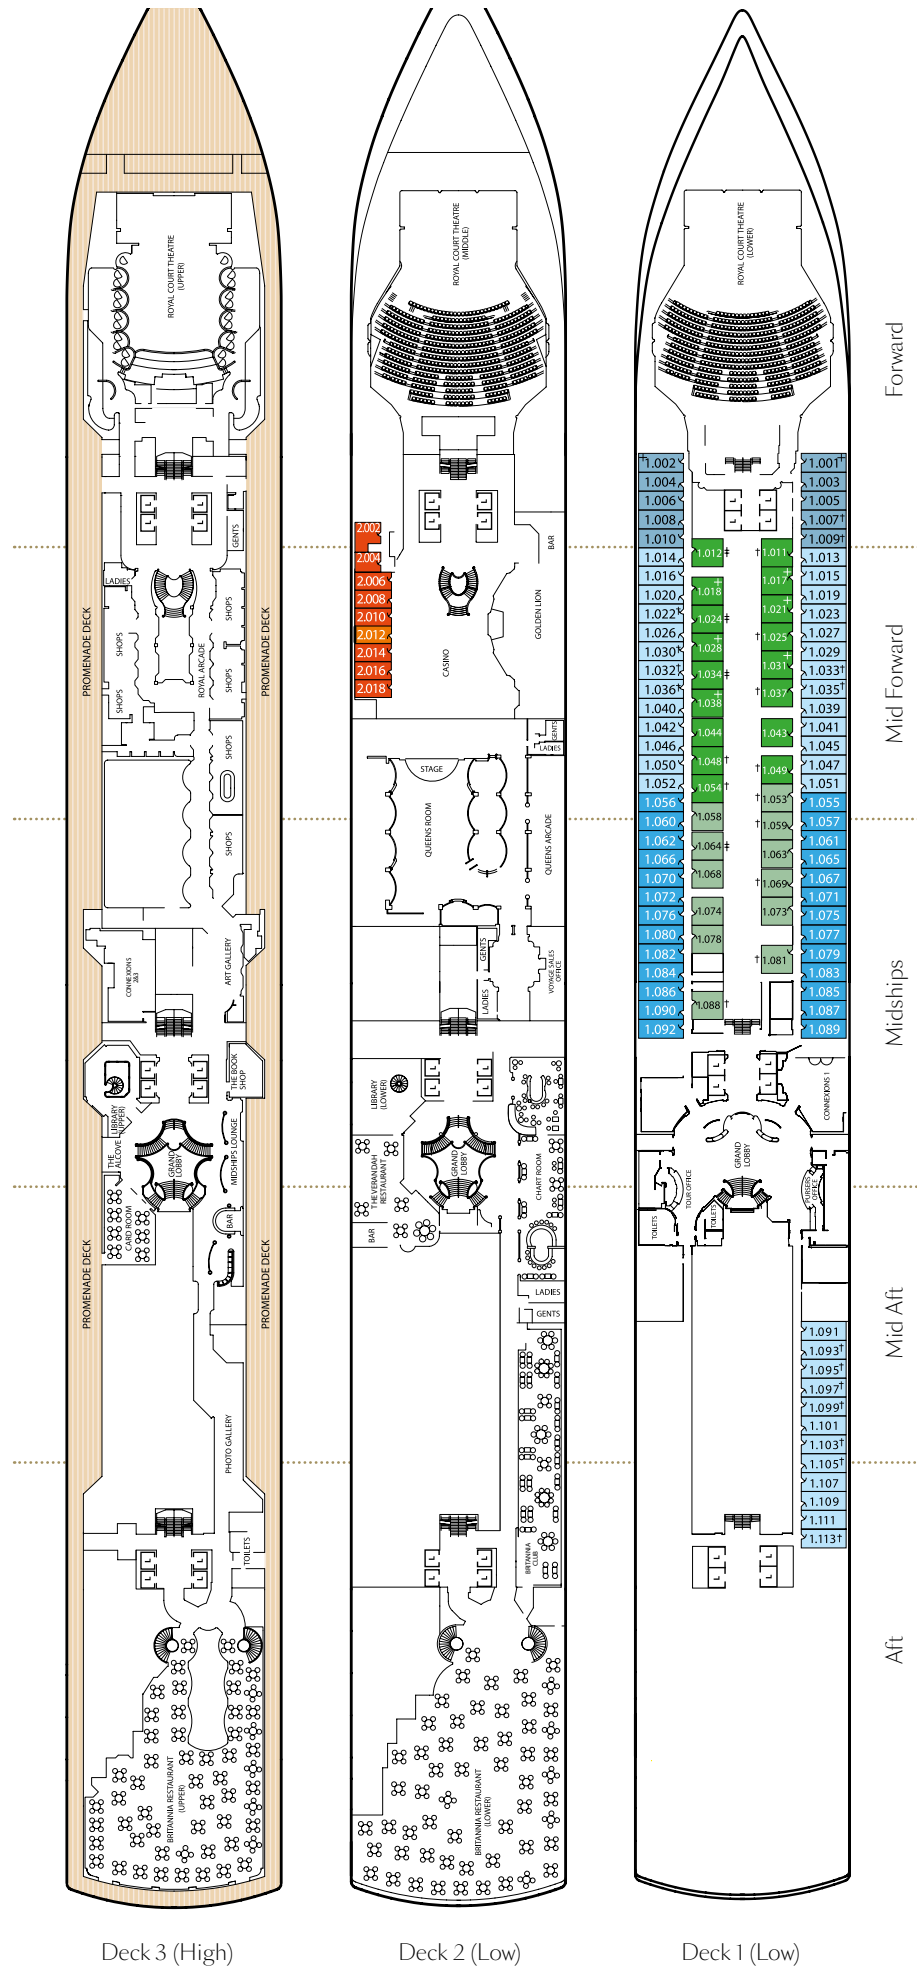

Queen Victoria deck plans

View Queen Victoria stateroom accommodation and virtual tours online at cunard.com/qv

Deck 8 (High)

Deck 7 (High)

Deck 6 (High)

Deck 5 (High)

Deck 4 (High)

Forward

Mid Forward

Midships

Mid Aft

Aft

Stateroom Category

Grand Suites		
Aft High Decks 6,7	Q1	
Master Suites		
Midships High Deck 7	Q2	
Penthouse		
Midships High Decks 4,5,6,8	Q3	
Midships/Aft High Decks 7	Q4	
Queens Suites		
Aft High Decks 4,5,8~	Q5	
Forward/Aft High Decks 4,5,7,8~	Q6	
Princess Suites		
Midships High Decks 7,8	P1	
Midships/Forward High Decks 4,5,6	P2	
Club Balcony		
Midships High Decks 7,8	A1	
Midships High Deck 8	A2	
Balcony		
Midships High Decks 5,6,7	BA	
Midships High Decks 5,6,7,8	BB	
Midships High Decks 4,8	BC	
Aft High Decks 5,6,7	BD	
Forward/Aft High Decks 4,5,6,7,8	BE	
Forward High Decks 4*,8	BF	
Balcony (partially obstructed view)*		
Midships High Deck 5	CA	
Midships High Decks 4,5	CB	
Oceanview		
Midships Low Deck 1	EB	
Midships/Aft Low Deck 1	EC	
Forward Low Deck 1	ED	
Forward High Deck 6*	EF	
Oceanview (obstructed view)*		
Midships High Deck 4	FB	
Midships High Deck 4	FC	
Deluxe Inside		
Midships High Decks 6,8	GA	
Midships Low Deck 1	GB	
Midships Low Deck 1	GC	
Standard Inside		
Midships High Decks 4,5,6,7,8	IA	
Aft High Decks 5,6,7	ID	
Forward/Aft High Decks 4,5,6,8	IE	
Forward High Decks 4,8	IF	
Single		
Oceanview Midships, Low Deck 2	KC	
Inside Midships, Low Deck 2	LC	

Key to symbols

- L Lift
- † Indicates 2 lower berths and 1 upper berth
- + Indicates 3rd berth is a single sofa bed
- ‡ Indicates 3rd and 4th berth is a single sofa bed and one upper bed

Ship facts - Queen Victoria

Entered Service:	2007
Country of Registry:	Bermuda
Speed:	23.7 knots
Guest Capacity:	2,061
No. of Crew:	980
Length Overall:	964.5 feet
Width:	106 feet
Draft:	25.9 feet

Deck 3 (High)

Deck 2 (Low)

Deck 1 (Low)