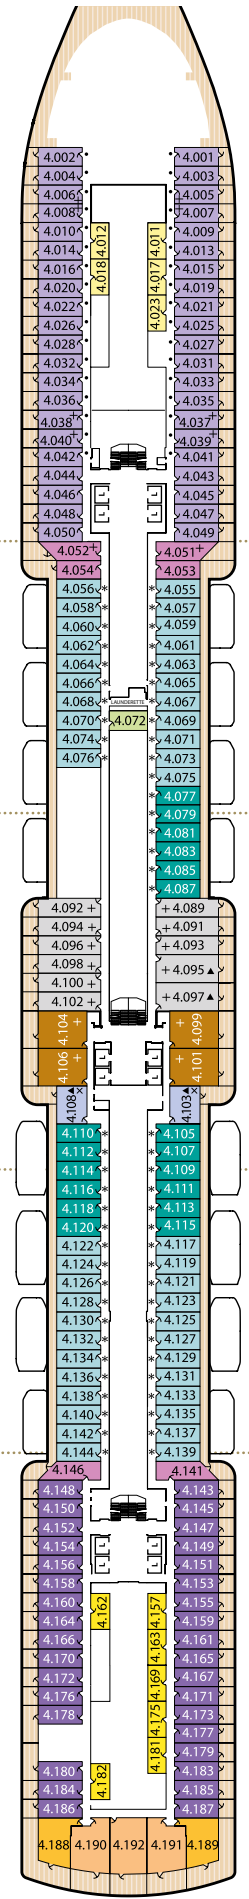

Stateroom Category

Grand Suites		
Aft	High Decks 6,7	Q1
Master Suites		
Midships	High Deck 7	Q2
Penthouse		
Midships	High Decks 4,5,6,8	Q3
Midships/Aft	High Deck 7	Q4
Queens Suites		
Aft	High Decks 4,5,8~	Q5
Forward/Aft	High Decks 4,5,7,8~	Q6
Princess Suites		
Midships	High Decks 7,8	P1
Midships/Forward	High Decks 4,5,6	P2
Club Balcony		
Midships	High Decks 7,8	A1
Midships	High Deck 8	A2
Balcony		
Midships	High Decks 5,6,7	BA
Midships	High Decks 5,6,7,8	BB
Midships	High Decks 4,8	BC
Aft	High Decks 5,6,7	BD
Forward/Aft	High Decks 4,5,6,7,8	BE
Forward	High Decks 4*,8	BF
Balcony (partially obstructed view)*		
Midships	High Deck 5	CA
Midships	High Decks 4,5	CB
Oceanview		
Midships	Low Deck 1	EB
Midships/Aft	Low Deck 1	EC
Forward	Low Deck 1	EF
Forward	High Deck 6*	EF
Oceanview (obstructed view)*		
Midships	High Deck 4	FB
Midships	High Deck 4	FC
Deluxe Inside		
Midships	High Decks 6,8	GA
Midships	Low Deck 1	GB
Midships	Low Deck 1	GC
Standard Inside		
Midships	High Decks 4,5,6,7,8	IA
Aft	High Decks 5,6,7	ID
Forward/Aft	High Decks 4,5,6,8	IE
Forward	High Decks 4,8	IF
Single		
Oceanview	Midships, Low Deck 2	KC
Inside	Midships, Low Deck 2	LC

Queen Victoria deck plans

View Queen Victoria stateroom accommodation and virtual tours online at cunard.com/qv

Deck 8 (High)

Deck 7 (High)

Deck 6 (High)

Deck 5 (High)

Deck 4 (High)

Forward

Key to symbols

- L Lift
- † Indicates 2 lower berths and 1 upper berth
- + Indicates 3rd berth is a single sofa bed
- ‡ Indicates 3rd and 4th berth is a single sofa bed and one upper bed

Ship facts - Queen Victoria