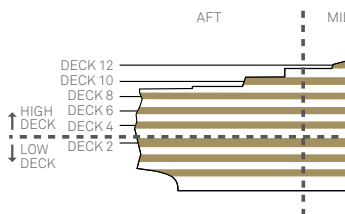

Stateroom Category

Grand Suites		
Aft	High Decks 6,7	Q1
Master Suites		
Midships	High Deck 7	Q2
Penthouse		
Midships	High Decks 4,5,6,8	Q3
Midships/Aft	High Deck 7	Q4
Queens Suites		
Aft	High Decks 4,5,8~	Q5
Forward/Aft	High Decks 4,5,7,8~	Q6
Princess Suites		
Midships	High Decks 7,8	P1
Midships/Forward	High Decks 4,5,6	P2
Club Balcony		
Midships	High Decks 7,8	A1
Midships	High Deck 8	A2
Balcony		
Midships	High Decks 5,6,7	BA
Midships	High Decks 5,6,7,8	BB
Midships	High Decks 4,8	BC
Aft	High Decks 5,6,7	BD
Forward/Aft	High Decks 4,5,6,7,8	BE
Forward	High Decks 4*,8	BF
Balcony (partially obstructed view)*		
Midships	High Deck 5	CA
Midships	High Decks 4,5	CB
Oceanview		
Midships	Low Deck 1	EB
Midships/Aft	Low Deck 1	EC
Forward	Low Deck 1	EF
Forward	High Deck 6*	EF
Oceanview (obstructed view)*		
Midships	High Deck 4	FB
Midships	High Deck 4	FC
Deluxe Inside		
Midships	High Decks 6,8	GA
Midships	Low Deck 1	GB
Midships	Low Deck 1	GC
Standard Inside		
Midships	High Decks 4,5,6,7,8	IA
Aft	High Decks 5,6,7	ID
Forward/Aft	High Decks 4,5,6,8	IE
Forward	High Decks 4,8	IF
Single		
Oceanview	Midships, Low Deck 2	KC
Inside	Midships, Low Deck 2	LC

Queen Victoria deck plans