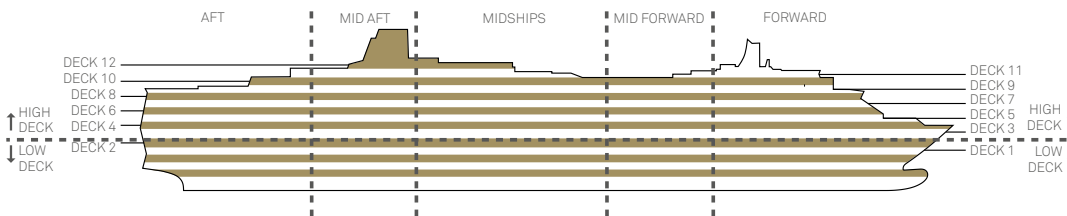

Queen Elizabeth deck plans

Deck 12 (High)

Deck 11 (High)

Forward

Mid Forward

Midships

Mid Aft

Aft

Ship facts - Queen Elizabeth

Entered Service:	2010
Country of Registry:	Bermuda
Service Speed:	21.7 knots
Max Speed:	23.7 knots
Guest Capacity:	2,081
No. of Crew:	980
Length Overall:	964.5 feet
Width:	106 feet
Draft:	25.9 feet

View Queen Elizabeth stateroom accommodation and virtual tours online at cunard.com/qe