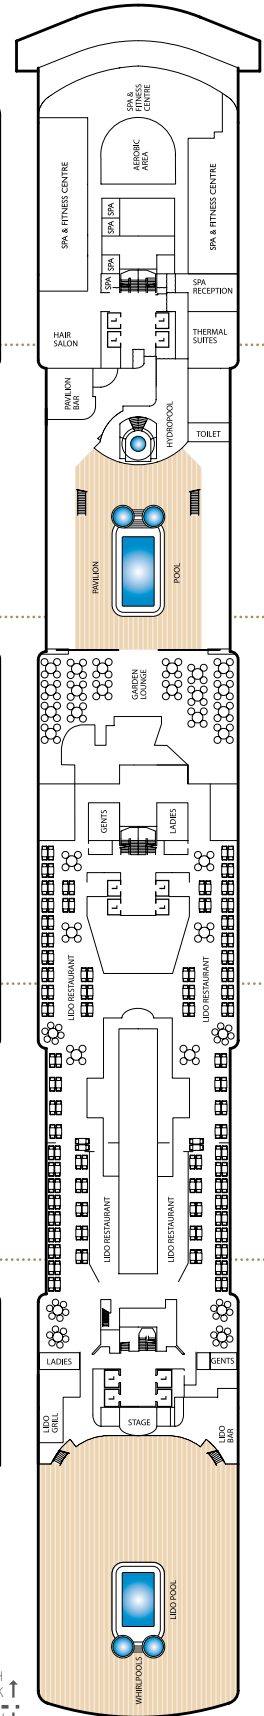

Queen Elizabeth deck plans

Deck 12 (High)

Deck 11 (High)

Deck 10 (High)

Deck 9 (High)

Forward

Mid Forward

Midships

Mid Aft

Aft

Ship facts - Queen Elizabeth

Entered Service:	2010
Country of Registry:	Bermuda
Service Speed:	21.7 knots
Max Speed:	23.7 knots
Guest Capacity:	2,081
No. of Crew:	980
Length Overall:	964.5 feet
Width:	106 feet
Draft:	25.9 feet

Midships/Aft High Deck 7 **Q4**

Queens Suites

Aft High Decks 4,5,8 **Q5**

Forward/Aft High Decks 4,5,7,8 **Q6**

Princess Suites

Midships High Decks 7,8 **P1**

Midships/Forward High Decks 4,5,6 **P2**

Club Balcony

Midships High Decks 7,8 **A1**

Midships High Deck 8 **A2**

Balcony

Midships High Decks 5,6,7 **BA**

Midships High Decks 5,6,7,8 **BB**

Midships High Decks 4,8 **BC**

Aft High Decks 5,6,7 **BD**

Forward/Aft High Decks 4,5,6,7,8 **BE**