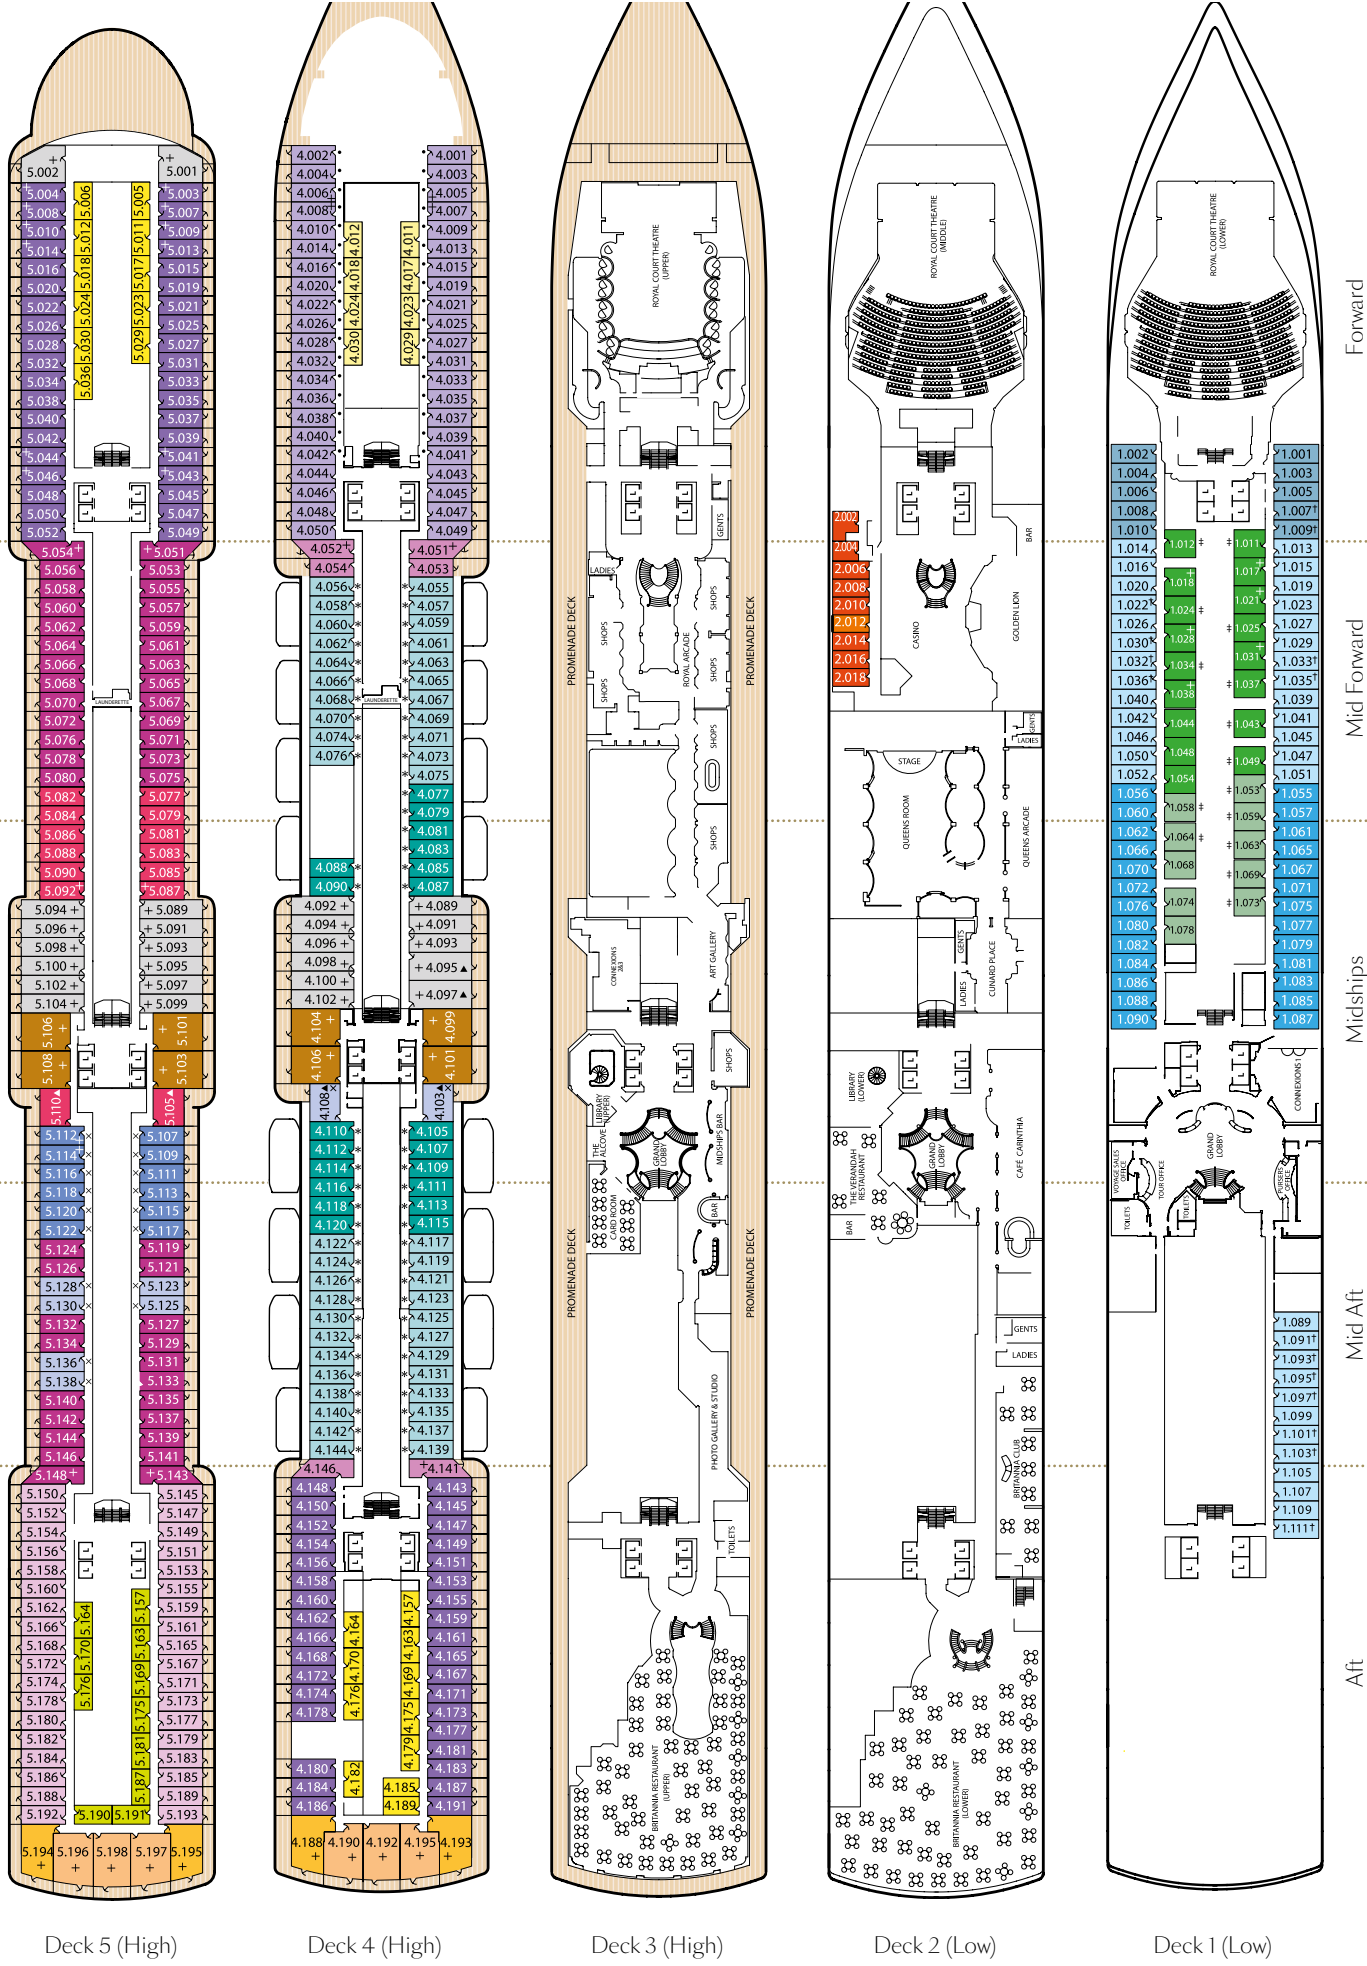

Mid Aft

Aft

Ship facts - Queen Elizabeth

Entered Service:	2010
Country of Registry:	Bermuda
Service Speed:	21.7 knots
Max Speed:	23.7 knots
Guest Capacity:	2,081
No. of Crew:	980
Length Overall:	964.5 feet
Width:	106 feet
Draft:	25.9 feet

Standard Inside

Midships High Decks 7,8 **IA**

Aft High Decks 5,6,7 **ID**

Forward/Aft High Decks 4,5,6,8 **IE**

Forward High Decks 4,8 **IF**

Single

Oceanview Midships, Low Deck 2 **KC**

Inside Midships, Low Deck 2 **LC**

Key to symbols

- L Lift
- † Indicates 2 lower berths and 1 upper berth
- + Indicates 3rd berth is a single sofa bed
- † Indicates 3rd and 4th berth are a single sofa bed and one upper bed
- ¥ Indicates 3rd and 4th berths are single sofa beds
- * Staterooms have views obstructed by lifeboats
- X Views partially obstructed by lifeboat mechanism
- ▲ Wheelchair accessible
- Staterooms 7.001 & 7.002 shaded by Bridge Wings
- ◆ Staterooms 6.001 & 6.002 have forward facing ocean views
- Staterooms 4.001-4.042, Deck 4 Forward, have metal fronted balconies

Deck 8 (High)

Deck 7 (High)

Deck 6 (High)

Deck 5 (High)

Deck 4 (High)

Deck 3 (High)

Deck 2 (Low)

Deck 1 (Low)