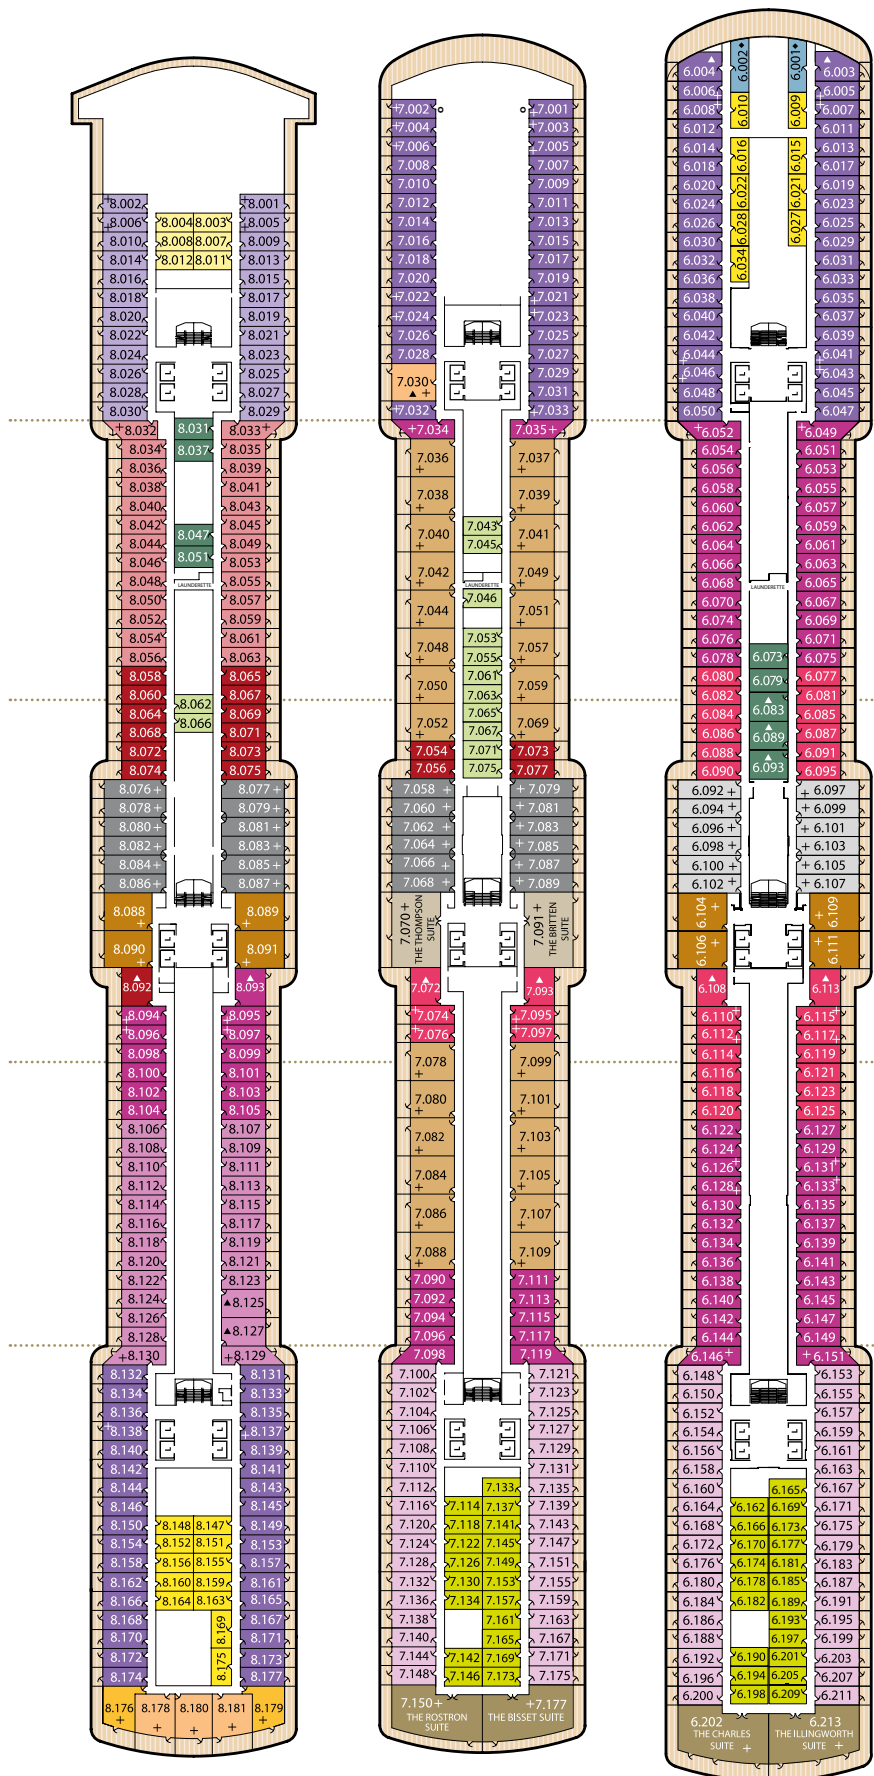

Queen Elizabeth deck plans

Deck 12 (High)

Deck 11 (High)

Deck 10 (High)

Deck 9 (High)

Forward

Mid Forward

Midships

Standard Inside

Midships High Decks 7,8 **IA**

Aft High Decks 5,6,7 **ID**

Forward/Aft High Decks 4,5,6,8 **IE**

Forward High Decks 4,8 **IF**

Single

Oceanview Midships, Low Deck 2 **KC**

Inside Midships, Low Deck 2 **LC**

Key to symbols

- L Lift
- † Indicates 2 lower berths and 1 upper berth
- + Indicates 3rd berth is a single sofa bed
- † Indicates 3rd and 4th berth are a single sofa bed and one upper bed
- ¥ Indicates 3rd and 4th berths are single sofa beds
- * Staterooms have views obstructed by lifeboats
- X Views partially obstructed by lifeboat mechanism
- ▲ Wheelchair accessible
- Staterooms 7.001 & 7.002 shaded by Bridge Wings
- ◆ Staterooms 6.001 & 6.002 have forward facing ocean views
- Staterooms 4.001-4.042, Deck 4 Forward, have metal fronted balconies

Deck 8 (High)

Deck 7 (High)

Deck 6 (High)

Deck 5 (High)

Deck 4 (High)

Deck 3 (High)

Deck 2 (Low)

Deck 1 (Low)