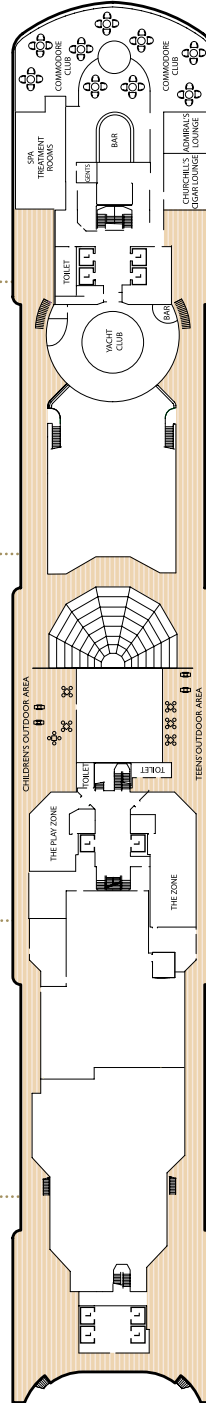

Queen Elizabeth deck plans

Deck 12 (High)

Deck 11 (High)

Deck 10 (High)

Deck 9 (High)

Forward

Mid Forward

Midships

Mid Aft

Aft

Ship facts - Queen Elizabeth

Entered Service:	2010
Country of Registry:	Bermuda
Service Speed:	21.7 knots
Max Speed:	23.7 knots
Guest Capacity:	2,081
No. of Crew:	980
Length Overall:	964.5 feet
Width:	106 feet
Draft:	25.9 feet

Midships/Aft High Deck 7 **Q4**

Queens Suites

Aft High Decks 4,5,8 **Q5**

Forward/Aft High Decks 4,5,7,8 **Q6**

Princess Suites

Midships High Decks 7,8 **P1**

Midships/Forward High Decks 4,5,6 **P2**

Club Balcony

Midships High Decks 7,8 **A1**

Midships High Deck 8 **A2**

Balcony

Midships High Decks 5,6,7 **BA**

Midships High Decks 5,6,7,8 **BB**

Midships High Decks 4,8 **BC**

Aft High Decks 5,6,7 **BD**

Forward/Aft High Decks 4,5,6,7,8 **BE**